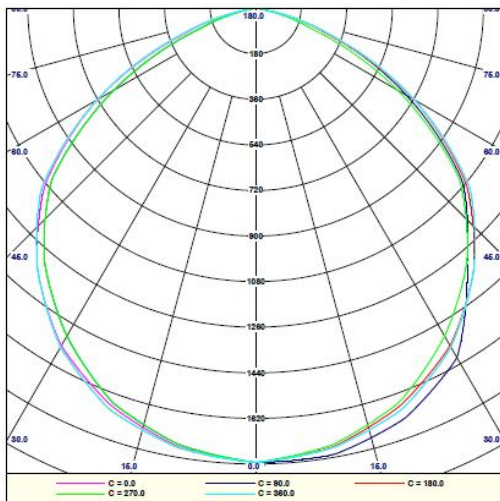

APPLICATIONS

- Indoor area lighting
- Task lighting for work centers

CERTIFICATIONS

- CE

SPECIFICATIONS

Model	Model No.	Input Vol.	Power Cons.	CCT	Beam Angle	Lum. Flux
i-View 504 Natural White	WL-B504040W04V	120~277VAC	48W	5000K	110°	4800 Lm
i-View 504 Warm White	WL-B504040L04V	120~277VAC	48W	3000K	110°	4300 Lm

- Operating Temp.: -20°C ~ +50°C

i-View 504 LED Lighting System

PHYSICAL SPECIFICATION (Unit: mm)

LIGHT DISTRIBUTION

i-Vew504

i-View 504 White (5000K)

CALL
1-714-545-5560

FAX
1-714-545-6093