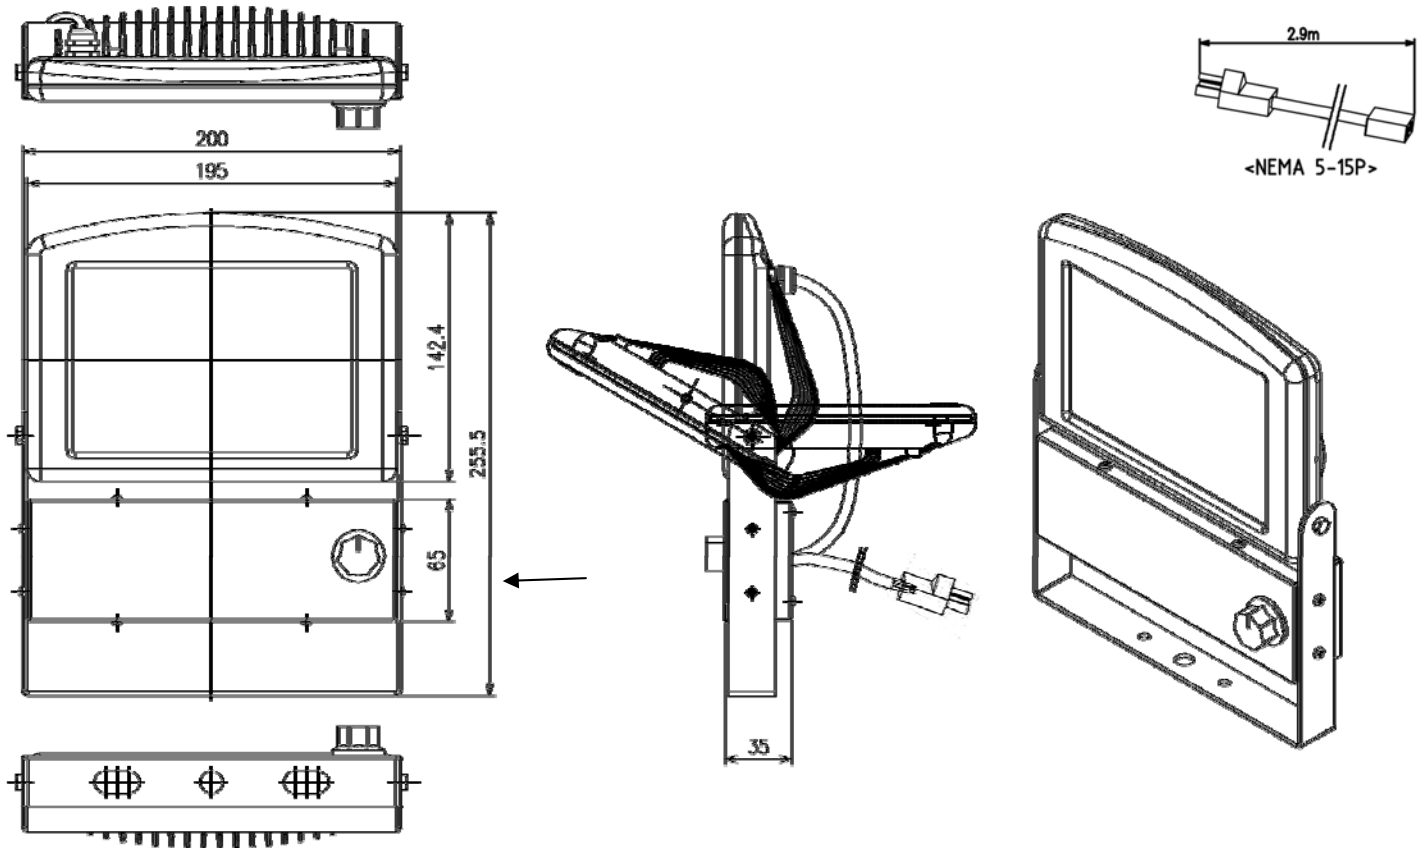

PHYSICAL SPECIFICATION (Unit: mm)