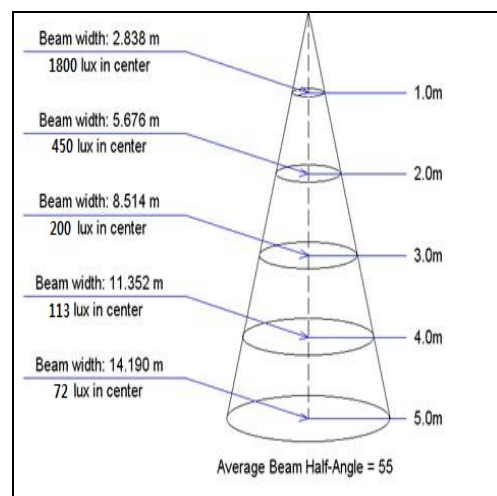

APPLICATIONS

- Indoor area lighting
- Task lighting for work centers

CERTIFICATIONS

- CE

SPECIFICATIONS

Model	Model No.	Input Vol.	Power Cons.	CCT	Beam Angle	Lum. Flux
i-View 504 Natural White	WL-B504040W04V	120~277VAC	48W	5000K	110°	4800 Lm
i-View 504 Warm White	WL-B504040L04V	120~277VAC	48W	3000K	110°	4300 Lm

- Operating Temp.: -20°C ~ +50°C

i-View 504 LED Lighting System

PHYSICAL SPECIFICATION (Unit: mm)

LIGHT DISTRIBUTION

i-Vew504

i-View 504 White (5000K)

CALL
1-714-545-5560

FAX
1-714-545-6093