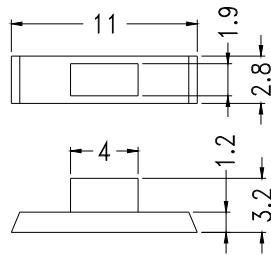

LED

PARTNO.	A	B	C	D	PACKAGE
LC5-1T	9.0	7.24	7.0	8.2	1000

LED

PARTNO	PACKAGE
LEM-1	1000

LED

PARTNO	PACKAGE
LEM-2	1000