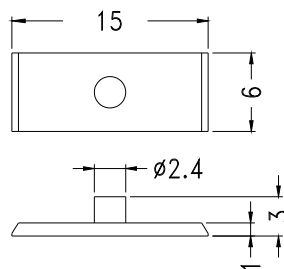

LED

PARTNO.	A	B	C	D	PACKAGE
LC5-1T	9.0	7.24	7.0	8.2	1000

LED

PARTNO	PACKAGE
LEM-1	1000

LED

PARTNO	PACKAGE
LEM-2	1000