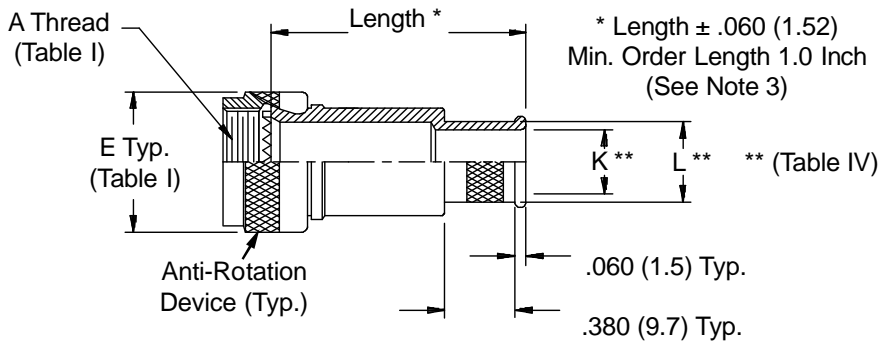

CONNECTOR DESIGNATORS
A-F-H-L-S
SELF-LOCKING
ROTATABLE
COUPLING

STYLE 2
(STRAIGHT
See Note 1)

STYLE 2
(45° & 90°
See Note 1)

X-ON Electronics

Largest Supplier of Electrical and Electronic Components

Click to view similar products for [Circular MIL Spec Backshells](#) category: