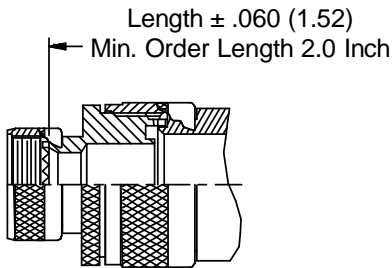

CONNECTOR DESIGNATORS
A-F-H-L-S
SELF-LOCKING
ROTATABLE
COUPLING

STYLE 2
(STRAIGHT
See Note 1)

STYLE 2
(45° & 90°
See Note 1)

X-ON Electronics

Largest Supplier of Electrical and Electronic Components

Click to view similar products for [Circular MIL Spec Backshells](#) category: