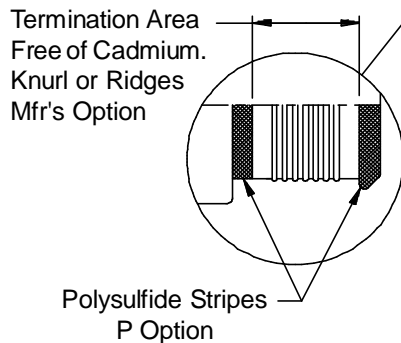

CONNECTOR DESIGNATORS
A-F-H-L-S
SELF-LOCKING
ROTATABLE
COUPLING

STYLE 2
(STRAIGHT
See Note 1)

STYLE 2
(45° & 90°
See Note 1)

X-ON Electronics

Largest Supplier of Electrical and Electronic Components

Click to view similar products for [Circular MIL Spec Backshells](#) category: