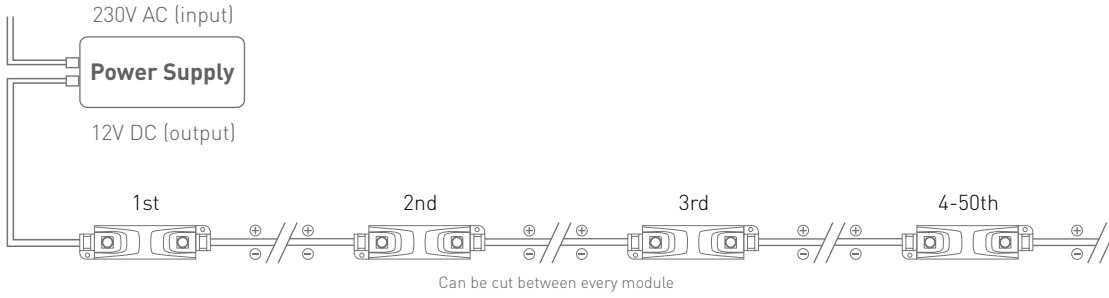

LAYOUT EXAMPLE

LM-SAG1-X2 LED MODULE

Height: 300 mm
Stroke: 80 mm
Depth: 100 mm
Brightness: ~1650 lx
Typeface: Arial Black

Height: 900 mm
Stroke: 280 mm
Depth: 130 mm
Brightness: ~1110 lx
Typeface: Arial Black

SIZE COMPARISON

PREMIUM SERIES LED MODULES

Product	Actual proportions of the LED modules	
LM-SAG2-W1		
LM-SAG1-X2		
LM-SAG1-X3		
LM-SAG2R-W1		

LM-SAG1-X2

CONNECTION IN SERIES AND PARALLEL

CONNECTION IN SERIES