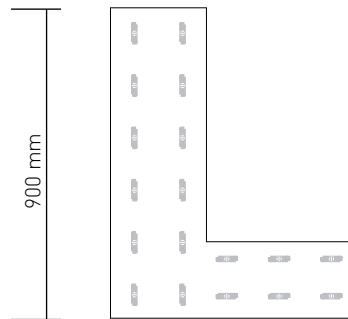

APPLICATIONS

- _ Typically used in small-medium size signage
- _ Can depth/returns: 80 - 150 mm
- _ Medium size light boxes
- _ Double-sided projecting signs

VISUAL APPEARANCE

TECHNICAL SPECIFICATIONS

MAIN SPECIFICATIONS

OTHER SPECIFICATIONS

Drivers	Intelligent Control (IC), Constant current (CC), Dimming: available
Working temperature	-0C° ~ +50C°
Cable length	Cable: 90 mm, Between centers: 150 mm
Mounting	Double-sided adhesive tape and mounting holes
Packaging	30 pcs. per bag, 210 pcs. per inner carton, 1680 pcs. per outer carton

TECHNICAL DRAWING

LM-SAG1-X2

LAYOUT AND SIZE COMPARISON

DEPTH RECOMMENDATION

PREMIUM SERIES LED MODULES

Product	Letter / Lightbox / Projector sign depth, mm																						
	40	50	60	70	80	90	100	110	120	130	140	150	160	170	180	190	200	210	220	230	240	250	
LM-SAG2-W1	◆	◆	◆	◆	◆	◆																	
LM-SAG1-X2					◆	◆	◆	◆	◆	◆	◆	◆											
LM-SAG1-X3														◆	◆	◆	◆	◆	◆	◆	◆	◆	◆
LM-SAG2R-W1		◆	◆	◆	◆	◆	◆	◆	◆	◆	◆	◆	◆	◆	◆	◆	◆						

LAYOUT EXAMPLE

LM-SAG1-X2 LED MODULE

Height: 300 mm
Stroke: 80 mm
Depth: 100 mm
Brightness: ~1650 lx
Typeface: Arial Black

Height: 900 mm
Stroke: 280 mm
Depth: 130 mm
Brightness: ~1110 lx
Typeface: Arial Black