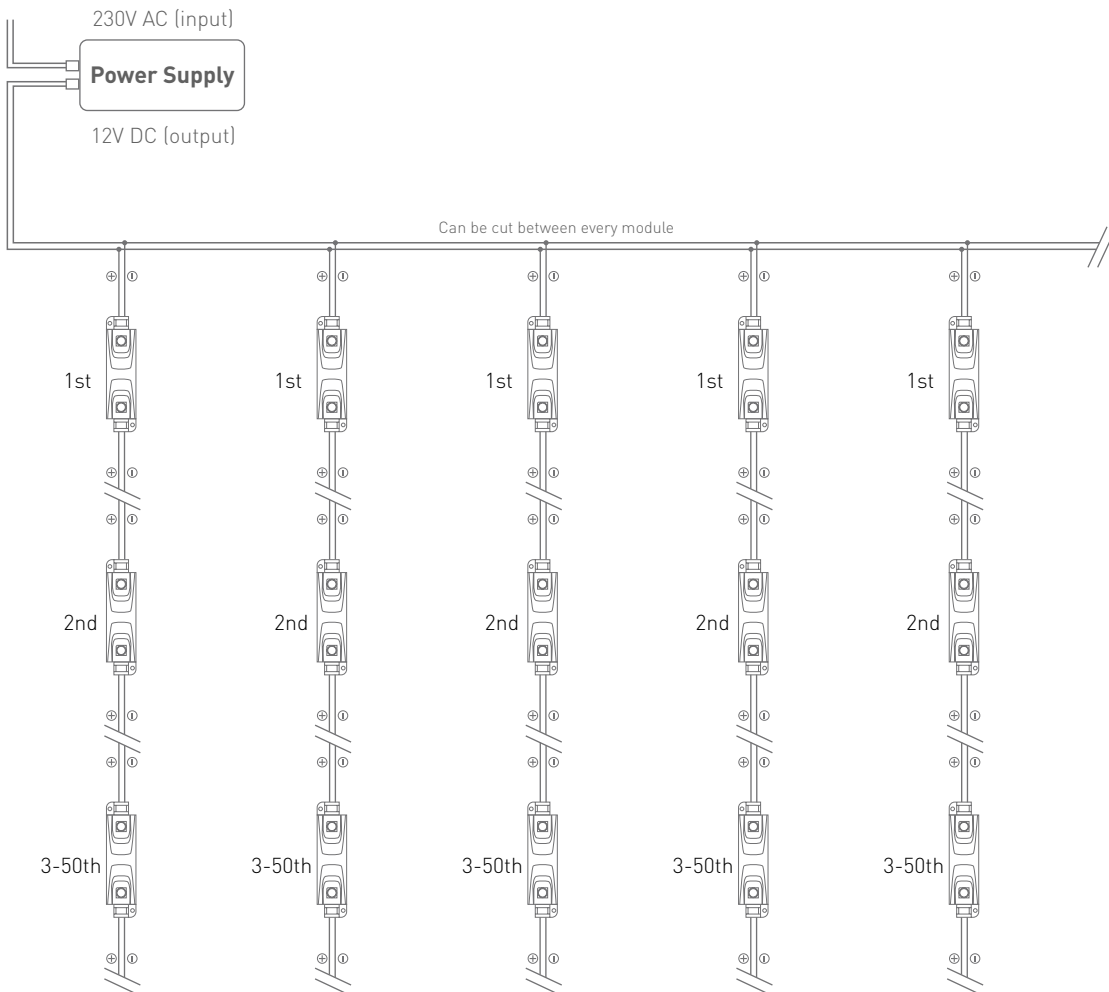

CONNECTION IN PARALLEL