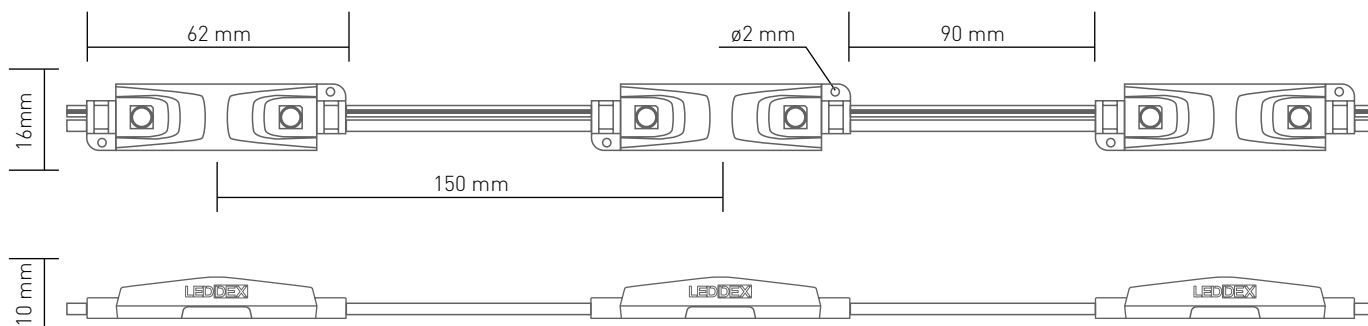

TECHNICAL DRAWING