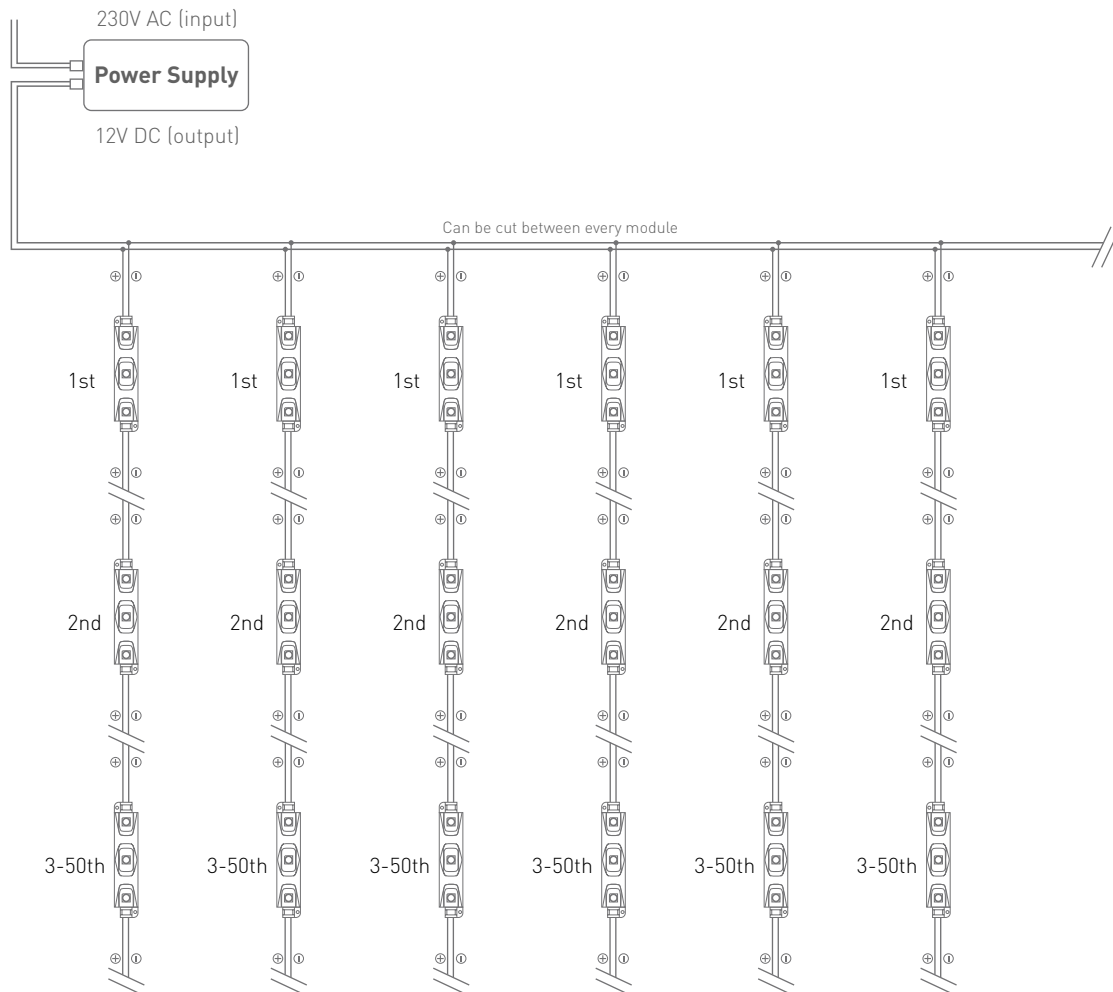

CONNECTION IN PARALLEL

IN PARALLEL