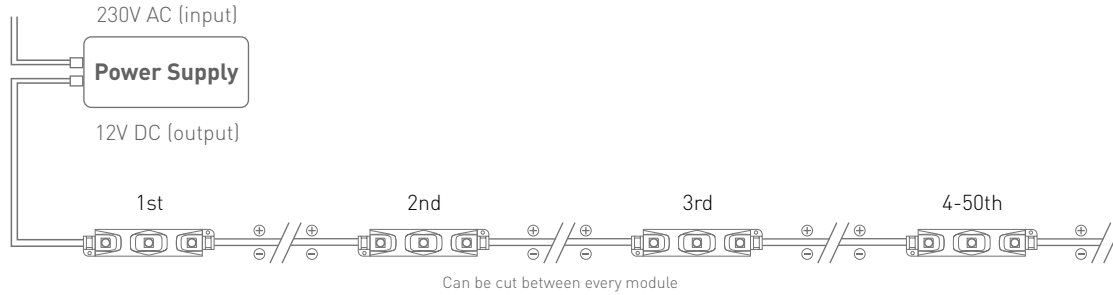

LM-SAG1-X3

CONNECTION IN SERIES AND PARALLEL

CONNECTION IN SERIES

IN SERIES