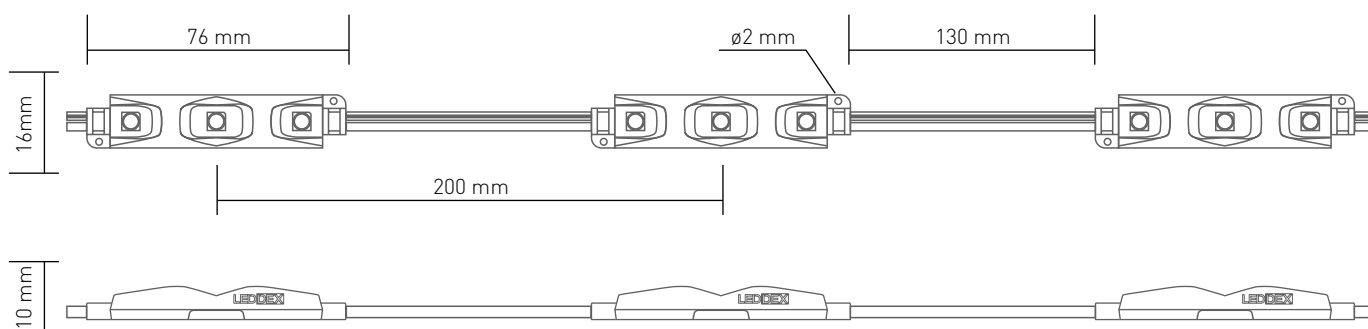

TECHNICAL DRAWING