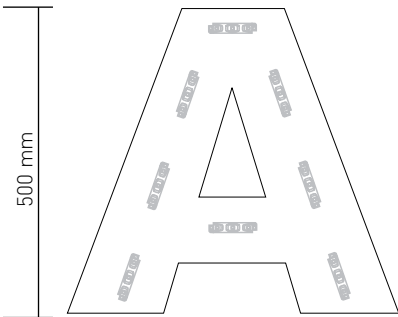

TECHNICAL DRAWING

LM-SAG1-X3

LAYOUT AND SIZE COMPARISON

DEPTH RECOMMENDATION

PREMIUM SERIES LED MODULES

Product	Letter / Lightbox / Projector sign depth, mm																						
	40	50	60	70	80	90	100	110	120	130	140	150	160	170	180	190	200	210	220	230	240	250	
LM-SAG2-W1	◆	◆	◆	◆	◆	◆																	
LM-SAG1-X2					◆	◆	◆	◆	◆	◆	◆	◆	◆	◆	◆	◆	◆	◆	◆	◆	◆	◆	◆
LM-SAG1-X3												◆	◆	◆	◆	◆	◆	◆	◆	◆	◆	◆	◆
LM-SAG2R-W1			◆	◆	◆	◆	◆	◆	◆	◆	◆	◆	◆	◆	◆	◆	◆						

LAYOUT EXAMPLE

LM-SAG1-X3 LED MODULE

Height: 500 mm
Stroke: 150 mm
Depth: 150 mm
Brightness: ~2200 lx
Typeface: Arial Black

Height: 1300 mm
Stroke: 400 mm
Depth: 200 mm
Brightness: ~1000 lx
Typeface: Arial Black