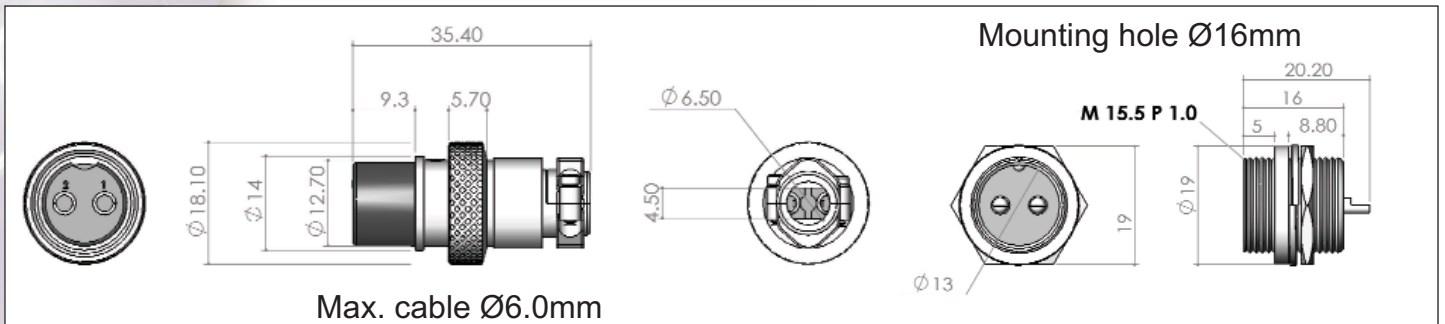

CLIFF

CLIFFCON MINIATURE ZC SERIES Locking multipole shielded connectors

ZC Series are available in a range of 2 pole to 8 pole plugs and sockets. Primarily they are intended for low voltage and signal applications. Contacts are tin plated, and other metal parts are brass or mazac, nickel plated. There are 90° versions of the plug. (To order - not stocked).

Plug Part Numbers:

2 Pole.....	FC684212
3 Pole.....	FC684213
4 Pole.....	FC684214
5 Pole.....	FC684215
6 Pole.....	FC684216
7 Pole.....	FC684217
8 Pole.....	FC684218

90° Plug Part Numbers:

2 Pole.....	FC684222R
3 Pole.....	FC684223R
4 Pole.....	FC684224R
5 Pole.....	FC684225R
6 Pole.....	FC684226R
7 Pole.....	FC684227R
8 Pole.....	FC684228R

Socket Part Numbers:

2 Pole.....	FC684202
3 Pole.....	FC684203
4 Pole.....	FC684204
5 Pole.....	FC684205
6 Pole.....	FC684206
7 Pole.....	FC684207
8 Pole.....	FC684208

Specification: Rated 1A / Pin - 48V max.