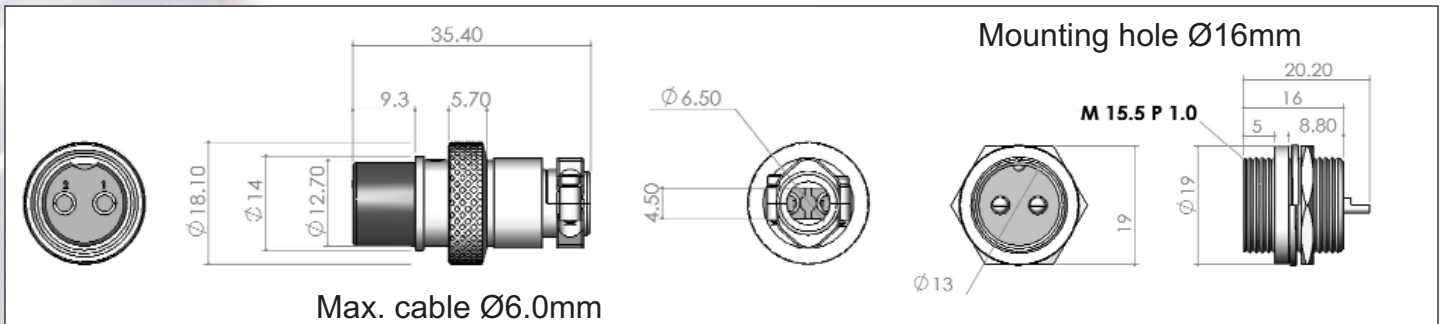

### Locking multipole shielded connectors

ZC Series are available in a range of 2 pole to 8 pole plugs and sockets. Primarily they are intended for low voltage and signal applications. Contacts are tin plated, and other metal parts are brass or mazac, nickel plated. There are 90° versions of the plug. (To order - not stocked).