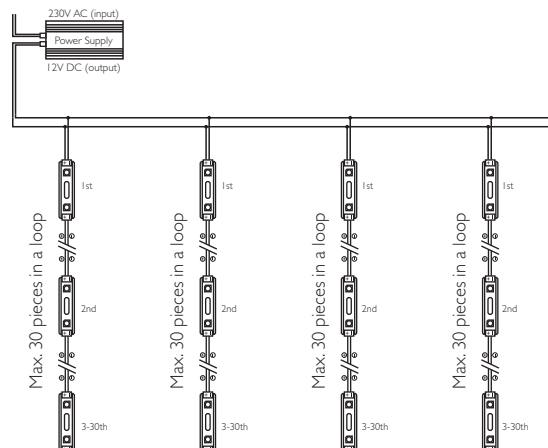

LEDDEX MODULES

RoHS CE IP 65 DC12V

VALUE SERIES | LMV-MINI-X2

PRODUCT DESCRIPTION

- Typical application: **SIGNAGE**
- High reliability LED
- High luminous efficacy
- Can be cut between any module
- Attached double-sided adhesive tape
- Lighting angle: 120°

**3-YEAR
WARRANTY**

TECHNICAL DATA

Type	Color	Color Temperature, K/nm	Dimensions LxWxH, mm	Typical luminous flux, lm	Supply Voltage	Power, W	Protection class
LMV-MINI-W2	White	6500K	28x7.5x4.5	15 lm	12V	0.30W	IP 65

DIMENSIONS

CONNECTION

IN SERIES

IN PARALLEL

LOADING

Power supply for outside use	LMV-MINI-W2	
	Min.	Max.
LPS-12V18W-O	1	50
LPS-12V60W-O	1	166
LPS-12V100W-O	1	277

X-ON Electronics

Largest Supplier of Electrical and Electronic Components