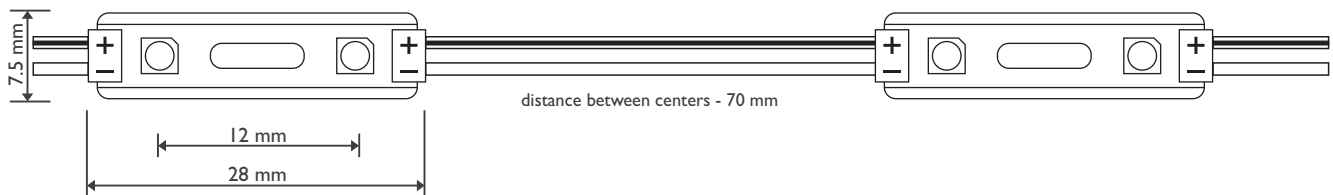

LEDDEX MODULES

RoHS CE IP 65 DC12V

VALUE SERIES | LMV-MINI-X2

PRODUCT DESCRIPTION

- Typical application: **SIGNAGE**
- High reliability LED
- High luminous efficacy
- Can be cut between any module
- Attached double-sided adhesive tape
- Lighting angle: 120°

**3-YEAR
WARRANTY**

TECHNICAL DATA

Type	Color	Color Temperature, K/nm	Dimensions LxWxH, mm	Typical luminous flux, lm	Supply Voltage	Power, W	Protection class
LMV-MINI-W2	White	6500K	28x7.5x4.5	15 lm	12V	0.30W	IP 65

DIMENSIONS

CONNECTION

IN SERIES

IN PARALLEL

LOADING

Power supply for outside use	LMV-MINI-W2	
	Min.	Max.
LPS-12V18W-O	1	50
LPS-12V60W-O	1	166
LPS-12V100W-O	1	277

X-ON Electronics

Largest Supplier of Electrical and Electronic Components