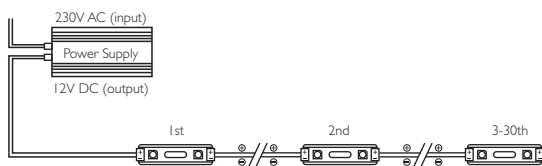

LEDDEX MODULES

RoHS CE IP 65 DC12V

VALUE SERIES | LMV-MINI-X2

PRODUCT DESCRIPTION

- Typical application: **SIGNAGE**
- High reliability LED
- High luminous efficacy
- Can be cut between any module
- Attached double-sided adhesive tape
- Lighting angle: 120°

**3-YEAR
WARRANTY**

TECHNICAL DATA

Type	Color	Color Temperature, K/nm	Dimensions LxWxH, mm	Typical luminous flux, lm	Supply Voltage	Power, W	Protection class
LMV-MINI-W2	White	6500K	28x7.5x4.5	15 lm	12V	0.30W	IP 65

DIMENSIONS

CONNECTION

IN SERIES

IN PARALLEL

LOADING

Power supply for outside use	LMV-MINI-W2	
	Min.	Max.
LPS-12V18W-O	1	50
LPS-12V60W-O	1	166
LPS-12V100W-O	1	277

X-ON Electronics

Largest Supplier of Electrical and Electronic Components