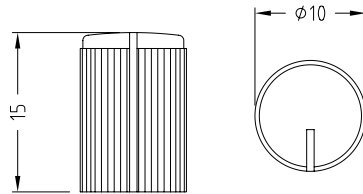

## KNURLED ALUMINIUM SHELL KNOBS

Knobs for professional equipment - comprising machined aluminium shell on moulded plastic inner. Push on fixing. Max shaft depth 11mm.