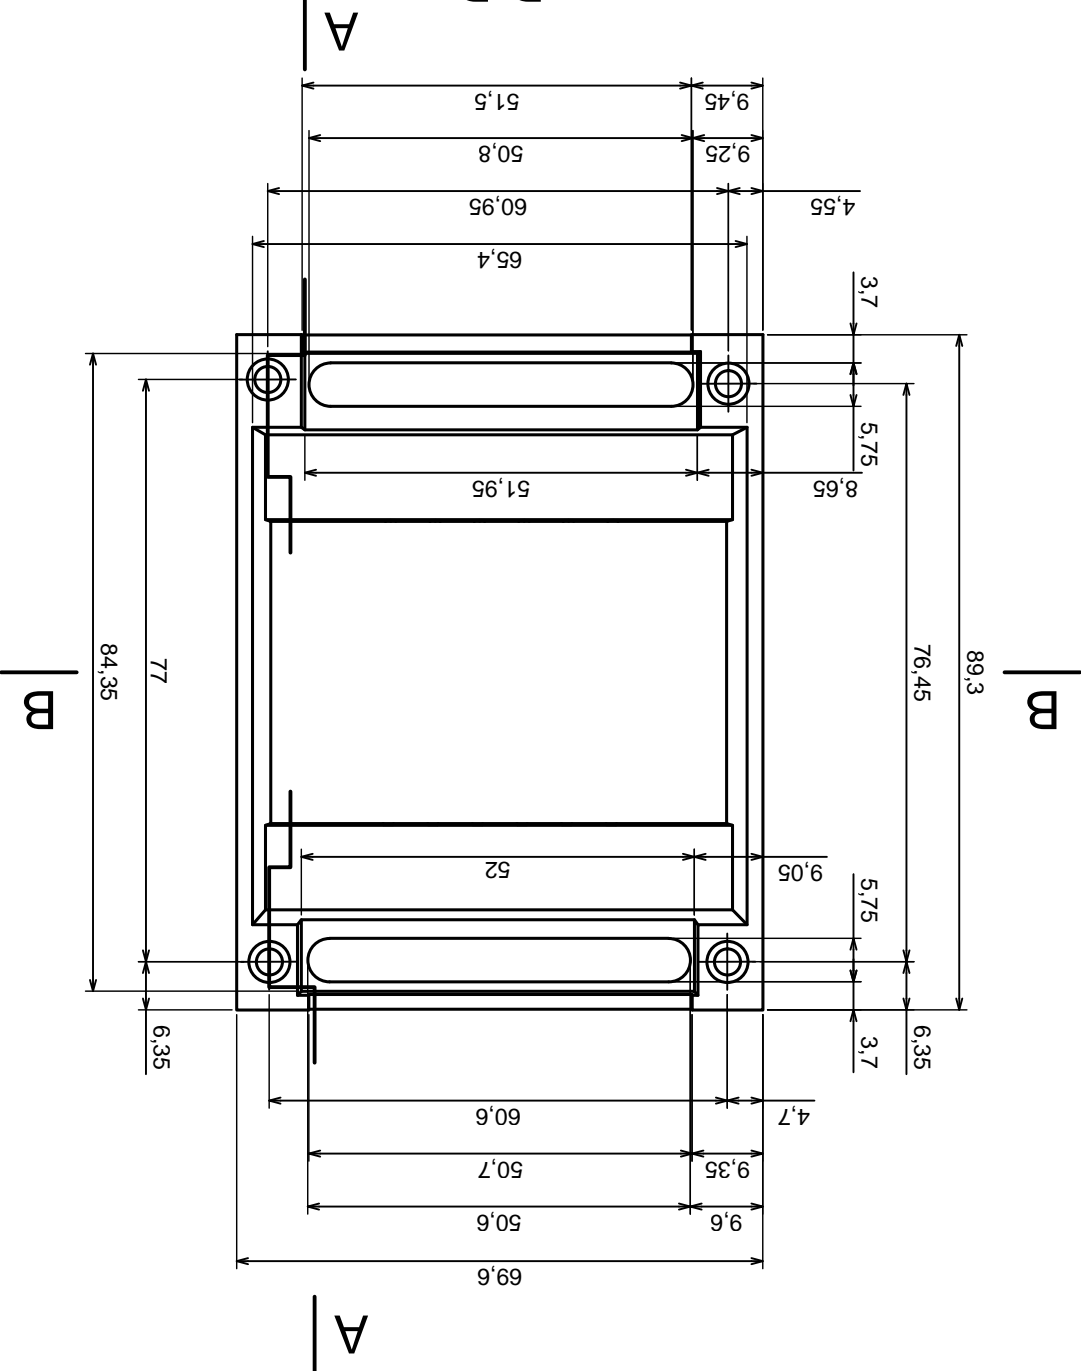

Tolerance: +/- 0,5

Material: PS, ABS

Scale 1:1

Format: A3

Product model
Enclosure Z100 - assembly

All rights reserved, Copyright Kradex 2016

A-A

A

Scale 1:1		Product model
Tolerance: +/- 0,5		
Format: A3		Enclosure Z100 - base
Material: PS, ABS		
All rights reserved, Copyright Kradex 2016		

Tolerance: +/- 0.5

Material: PS, ABS

Scale 1:1

Format: A3

Product model: Enclosure Z100 - cover

All rights reserved, Copyright Kradex 2016

B-B

A

A-A

All rights reserved, Copyright Kradex 2016		Product model	Enclosure Z100 - hook
Scale 2:1	Format: A3	Material: PS, ABS	Tolerance: +/- 0,5

	Tolerance: +/- 0.5	Scale 2:1
	Material: PS, ABS	Format: A3
Product model		Enclosure Z100 - big plug
All rights reserved, Copyright Kradex 2016		