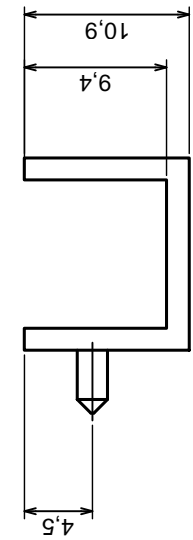

All rights reserved, Copyright Kradex 2016

B-B

A

A-A

All rights reserved, Copyright Kradex 2016		Product model	Enclosure Z100 - hook
Scale 2:1	Format: A3	Material: PS, ABS	Tolerance: +/- 0,5

	Tolerance: +/- 0.5	Scale 2:1
	Material: PS, ABS	Format: A3
Product model		Enclosure Z100 - big plug
All rights reserved, Copyright Kradex 2016		

Tolerance: +/- 0.5

Material: PS, ABS

Scale 2:1

Format: A3

Product model
Enclosure Z100 - small plug

All rights reserved, Copyright Kradex 2016

X-ON Electronics

Largest Supplier of Electrical and Electronic Components