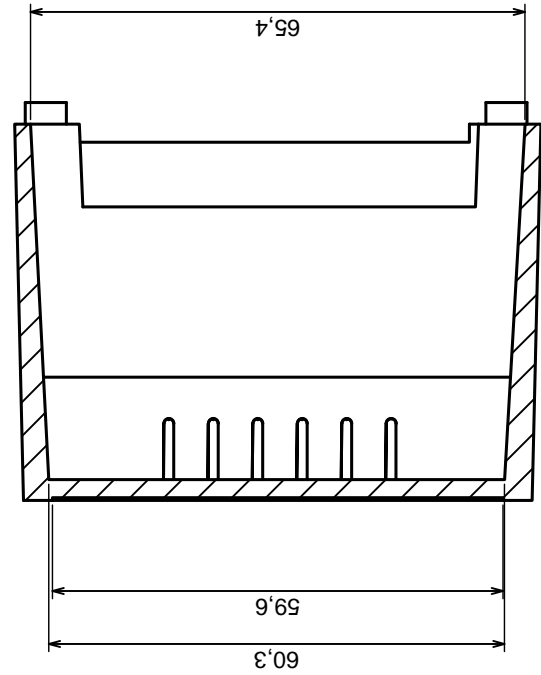

Tolerance: +/- 0,5

Material: PS, ABS

Scale 1:1

Format: A3

Product model
Enclosure Z100 - assembly

All rights reserved, Copyright Kradex 2016

A-A

A

Scale 1:1		Product model
Tolerance: +/- 0,5		
Format: A3		Enclosure Z100 - base
Material: PS, ABS		
All rights reserved, Copyright Kradex 2016		

Tolerance: +/- 0.5

Material: PS, ABS

Scale 1:1

Format: A3

Product model: Enclosure Z100 - cover

All rights reserved, Copyright Kradex 2016

B-B

A

A-A

All rights reserved, Copyright Kradex 2016		Product model	Enclosure Z100 - hook
Scale 2:1	Format: A3	Material: PS, ABS	Tolerance: +/- 0,5

	Tolerance: +/- 0.5	Scale 2:1
	Material: PS, ABS	Format: A3
Product model		Enclosure Z100 - big plug
All rights reserved, Copyright Kradex 2016		

Tolerance: +/- 0.5

Material: PS, ABS

Scale 2:1

Format: A3

Product model
Enclosure Z100 - small plug

All rights reserved, Copyright Kradex 2016

X-ON Electronics

Largest Supplier of Electrical and Electronic Components