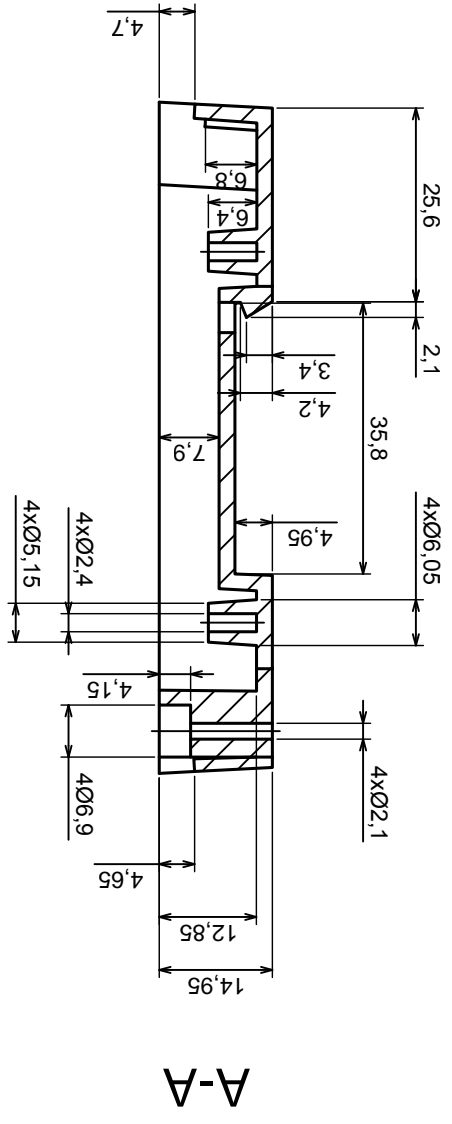

Tolerance: +/- 0,5

Material: PS, ABS

Scale 1:1

Format: A3

Product model
Enclosure Z100 - assembly

All rights reserved, Copyright Kradex 2016

A-A

A

Scale 1:1		Product model
Tolerance: +/- 0,5		
Format: A3		Enclosure Z100 - base
Material: PS, ABS		
All rights reserved, Copyright Kradex 2016		

Tolerance: +/- 0.5

Material: PS, ABS

Scale 1:1

Format: A3

Product model: Enclosure Z100 - cover

All rights reserved, Copyright Kradex 2016

B-B

A

A-A

All rights reserved, Copyright Kradex 2016		Product model	Enclosure Z100 - hook
Scale 2:1	Format: A3	Material: PS, ABS	Tolerance: +/- 0,5

	Tolerance: +/- 0.5	Scale 2:1
	Material: PS, ABS	Format: A3
Product model		Enclosure Z100 - big plug
All rights reserved, Copyright Kradex 2016		

Tolerance: +/- 0.5

Material: PS, ABS

Scale 2:1

Format: A3

Product model
Enclosure Z100 - small plug

All rights reserved, Copyright Kradex 2016

X-ON Electronics

Largest Supplier of Electrical and Electronic Components