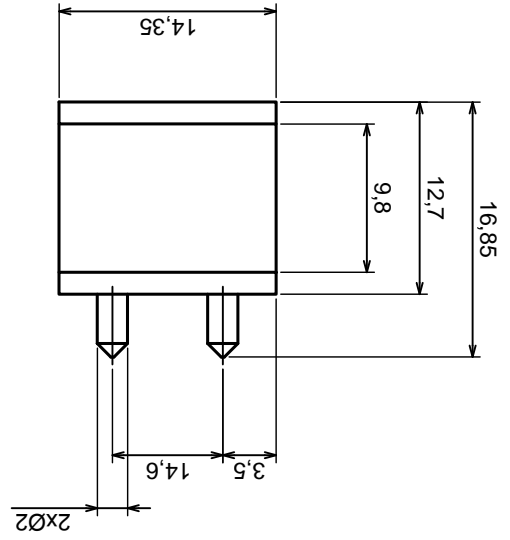

Tolerance: +/- 0.5

Material: PS, ABS

Scale 2:1

Format: A3

Product model
Enclosure Z100 - small plug

All rights reserved, Copyright Kradex 2016

X-ON Electronics

Largest Supplier of Electrical and Electronic Components