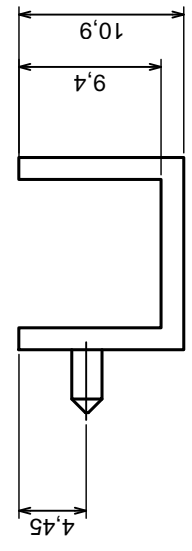

Tolerance: +/- 0,5

Material: PS, ABS

Scale 1:1

Format: A3

Product model
Enclosure Z100 - assembly

All rights reserved, Copyright Kradex 2016

A-A

A

Scale 1:1		Product model
Tolerance: +/- 0,5		
Format: A3		Enclosure Z100 - base
Material: PS, ABS		
All rights reserved, Copyright Kradex 2016		

Tolerance: +/- 0.5

Material: PS, ABS

Scale 1:1

Format: A3

Product model: Enclosure Z100 - cover

All rights reserved, Copyright Kradex 2016

B-B

A

A-A

All rights reserved, Copyright Kradex 2016		Product model	Enclosure Z100 - hook
Scale 2:1	Format: A3	Material: PS, ABS	Tolerance: +/- 0,5

	Tolerance: +/- 0.5	Scale 2:1
	Material: PS, ABS	Format: A3
Product model		Enclosure Z100 - big plug
All rights reserved, Copyright Kradex 2016		

Tolerance: +/- 0.5

Material: PS, ABS

Scale 2:1

Format: A3

Product model
Enclosure Z100 - small plug

All rights reserved, Copyright Kradex 2016

X-ON Electronics

Largest Supplier of Electrical and Electronic Components