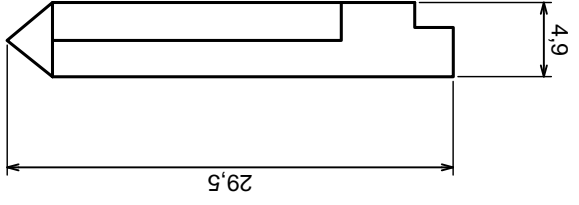

All rights reserved, Copyright Kradex 2016

B-B

A

A-A

All rights reserved, Copyright Kradex 2016		Product model	Enclosure Z100 - hook
Scale 2:1	Format: A3	Material: PS, ABS	Tolerance: +/- 0,5

	Tolerance: +/- 0.5	Scale 2:1
	Material: PS, ABS	Format: A3
Product model		Enclosure Z100 - big plug
All rights reserved, Copyright Kradex 2016		

Tolerance: +/- 0.5

Material: PS, ABS

Scale 2:1

Format: A3

Product model
Enclosure Z100 - small plug

All rights reserved, Copyright Kradex 2016

X-ON Electronics

Largest Supplier of Electrical and Electronic Components