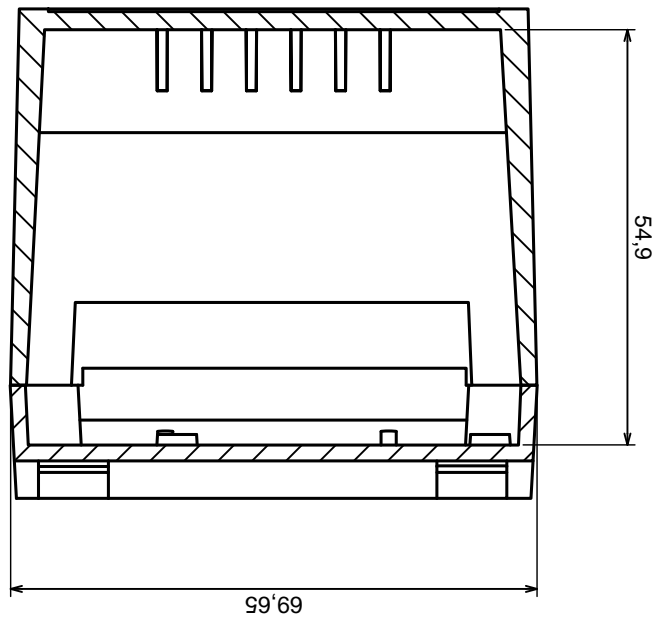

Tolerance: +/- 0,5

Material: PS, ABS

Scale 1:1

Format: A3

Product model
Enclosure Z100 - assembly

All rights reserved, Copyright Kradex 2016

A-A

A

Scale 1:1		Product model
Tolerance: +/- 0,5		
Format: A3		Enclosure Z100 - base
Material: PS, ABS		
All rights reserved, Copyright Kradex 2016		

Tolerance: +/- 0.5

Material: PS, ABS

Scale 1:1

Format: A3

Product model: Enclosure Z100 - cover

All rights reserved, Copyright Kradex 2016

B-B

A

A-A

All rights reserved, Copyright Kradex 2016		Product model	Enclosure Z100 - hook
Scale 2:1	Format: A3	Material: PS, ABS	Tolerance: +/- 0,5

	Tolerance: +/- 0.5	Scale 2:1
	Material: PS, ABS	Format: A3
Product model		Enclosure Z100 - big plug
All rights reserved, Copyright Kradex 2016		

Tolerance: +/- 0.5

Material: PS, ABS

Scale 2:1

Format: A3

Product model
Enclosure Z100 - small plug

All rights reserved, Copyright Kradex 2016

X-ON Electronics

Largest Supplier of Electrical and Electronic Components