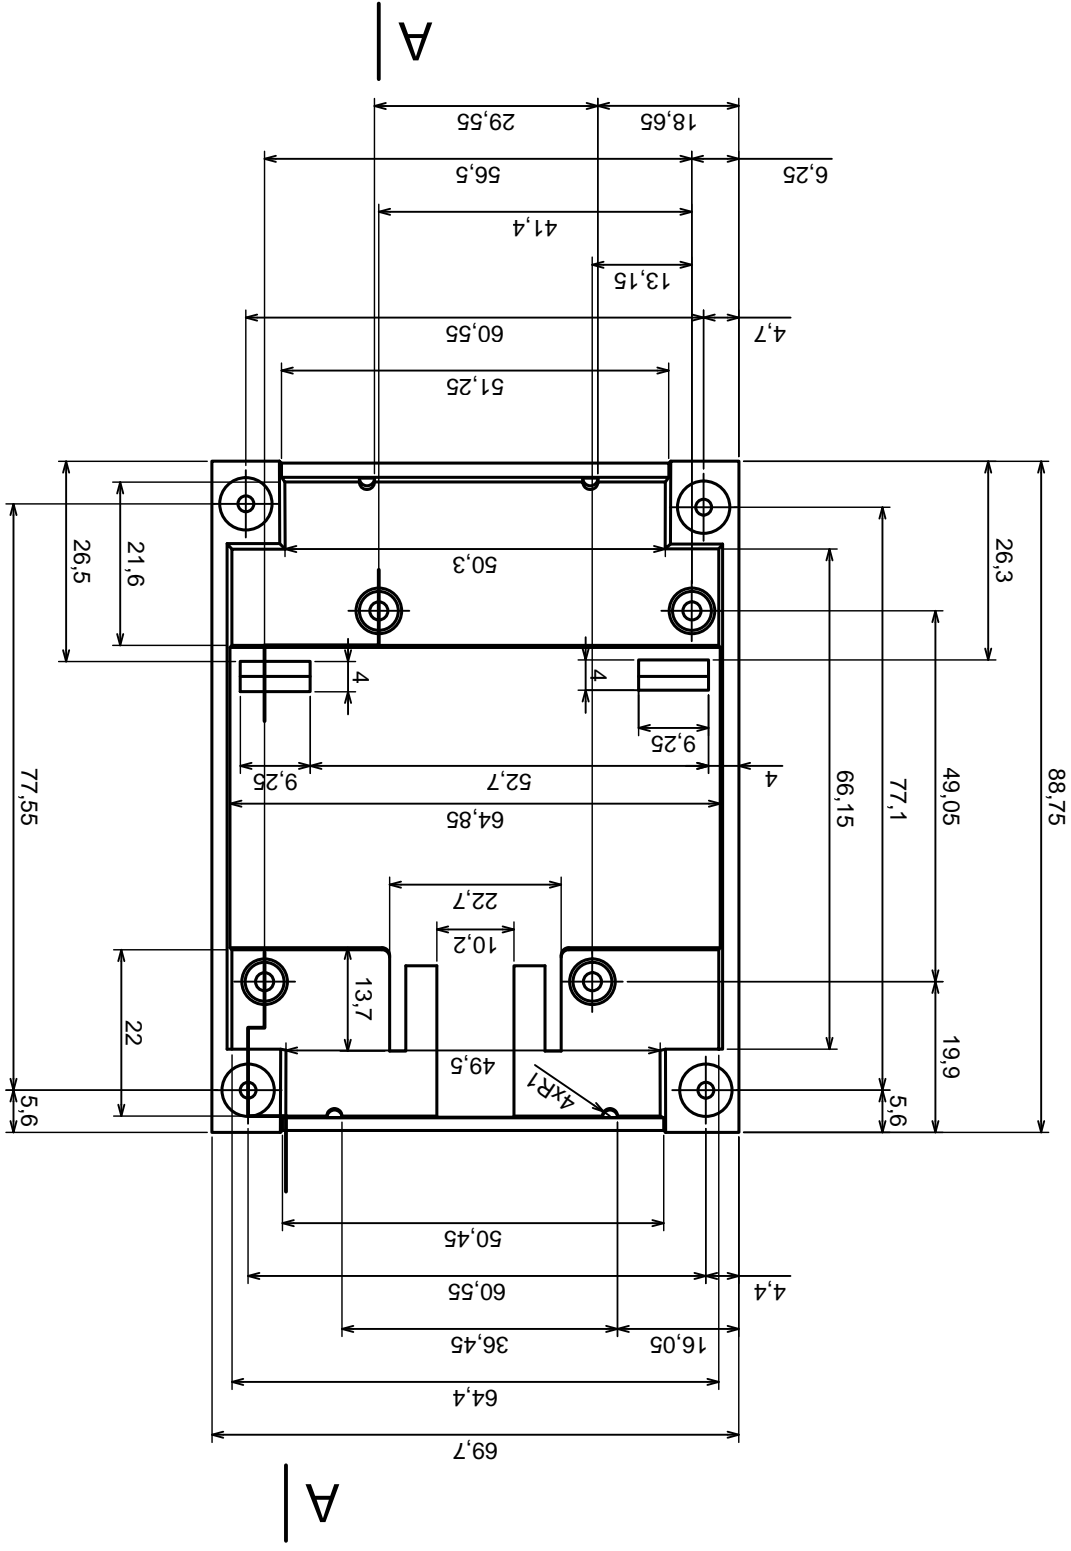

Tolerance: +/- 0,5

Material: PS, ABS

Scale 1:1

Format: A3

Product model
Enclosure Z100 - assembly

All rights reserved, Copyright Kradex 2016

A-A

A

Scale 1:1		Product model
Tolerance: +/- 0,5		
Format: A3		Enclosure Z100 - base
Material: PS, ABS		
All rights reserved, Copyright Kradex 2016		

Tolerance: +/- 0.5

Material: PS, ABS

Scale 1:1

Format: A3

Product model: Enclosure Z100 - cover

All rights reserved, Copyright Kradex 2016

B-B

A

A-A

All rights reserved, Copyright Kradex 2016		Product model	Enclosure Z100 - hook
Scale 2:1	Format: A3	Material: PS, ABS	Tolerance: +/- 0,5

	Tolerance: +/- 0.5	Scale 2:1
	Material: PS, ABS	Format: A3
Product model		Enclosure Z100 - big plug
All rights reserved, Copyright Kradex 2016		