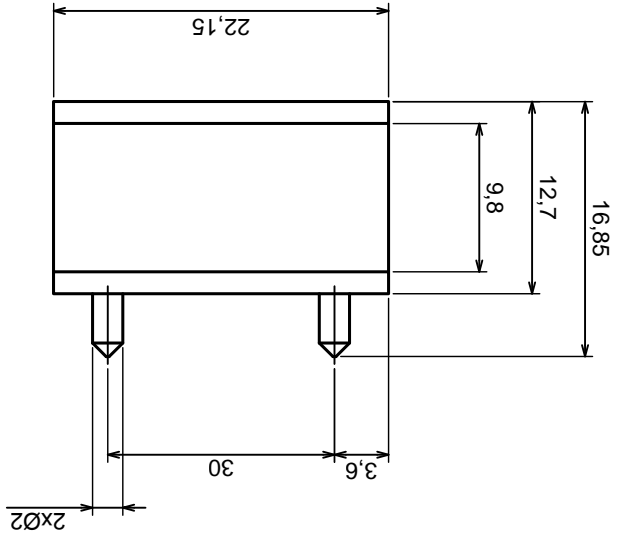

All rights reserved, Copyright Kradex 2016

B-B

A

A-A

All rights reserved, Copyright Kradex 2016		Product model	Enclosure Z100 - hook
Scale 2:1	Format: A3	Material: PS, ABS	Tolerance: +/- 0,5

	Tolerance: +/- 0.5	Scale 2:1
	Material: PS, ABS	Format: A3
Product model		Enclosure Z100 - big plug
All rights reserved, Copyright Kradex 2016		