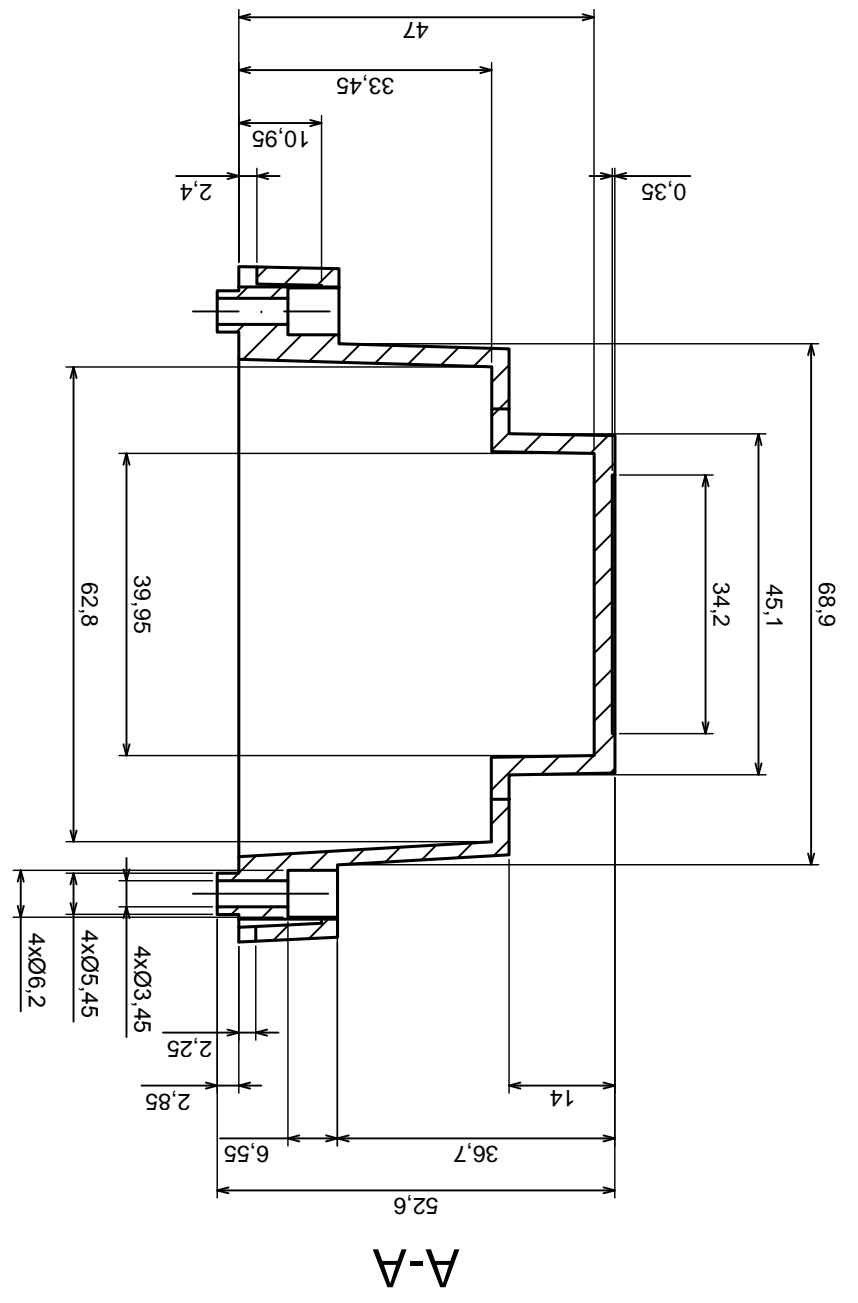

Tolerance: +/- 0,5

Material: PS, ABS

Scale 1:1

Format: A3

Product model
Enclosure Z100 - assembly

All rights reserved, Copyright Kradex 2016

A-A

A

Scale 1:1		Product model
Tolerance: +/- 0,5		
Format: A3		Enclosure Z100 - base
Material: PS, ABS		
All rights reserved, Copyright Kradex 2016		

Tolerance: +/- 0.5

Material: PS, ABS

Scale 1:1

Format: A3

Product model: Enclosure Z100 - cover

All rights reserved, Copyright Kradex 2016

B-B

A

A-A

All rights reserved, Copyright Kradex 2016		Product model	Enclosure Z100 - hook
Scale 2:1	Format: A3	Material: PS, ABS	Tolerance: +/- 0,5

	Tolerance: +/- 0.5	Scale 2:1
	Material: PS, ABS	Format: A3
Product model		Enclosure Z100 - big plug
All rights reserved, Copyright Kradex 2016		