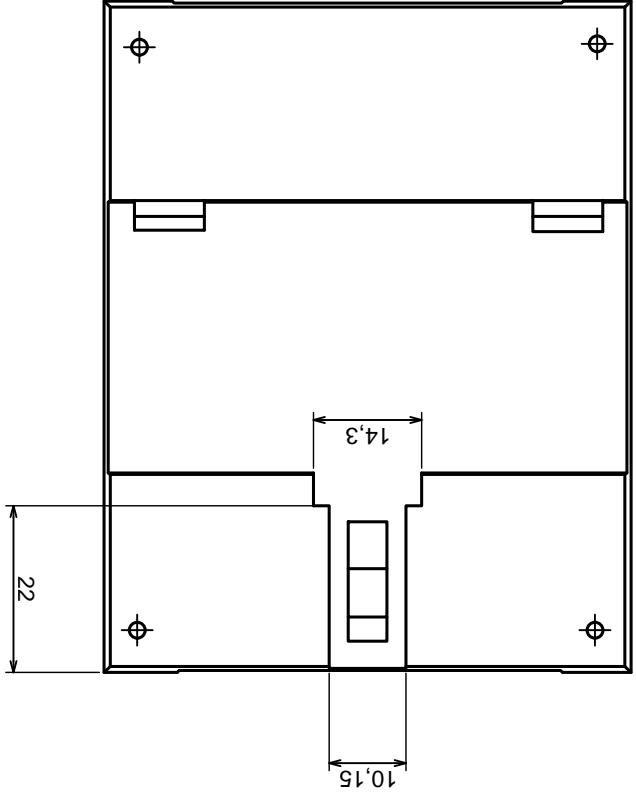

Tolerance: +/- 0,5

Material: PS, ABS

Scale 1:1

Format: A3

Product model
Enclosure Z100 - assembly

All rights reserved, Copyright Kradex 2016

A-A

A

Scale 1:1		Product model
Tolerance: +/- 0,5		
Format: A3		Enclosure Z100 - base
Material: PS, ABS		
All rights reserved, Copyright Kradex 2016		

Tolerance: +/- 0.5

Material: PS, ABS

Scale 1:1

Format: A3

Product model: Enclosure Z100 - cover

All rights reserved, Copyright Kradex 2016

B-B

A

A-A

All rights reserved, Copyright Kradex 2016		Product model	Enclosure Z100 - hook
Scale 2:1	Format: A3	Material: PS, ABS	Tolerance: +/- 0,5

	Tolerance: +/- 0.5	Scale 2:1
	Material: PS, ABS	Format: A3
Product model		Enclosure Z100 - big plug
All rights reserved, Copyright Kradex 2016		

Tolerance: +/- 0.5

Material: PS, ABS

Scale 2:1

Format: A3

Product model
Enclosure Z100 - small plug

All rights reserved, Copyright Kradex 2016

X-ON Electronics

Largest Supplier of Electrical and Electronic Components