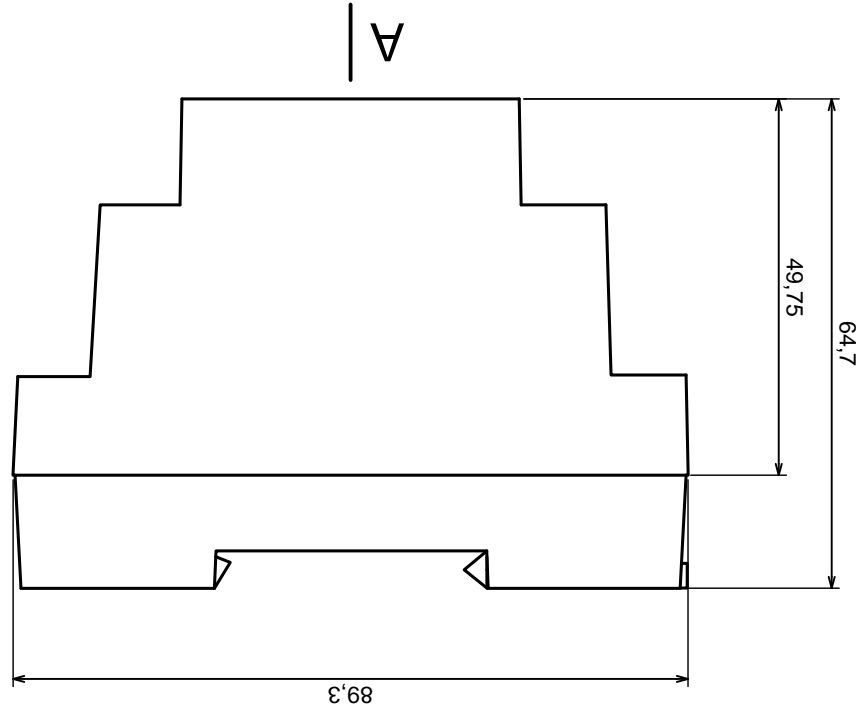

Tolerance: +/- 0,5

Material: PS, ABS

Scale 1:1

Format: A3

Product model
Enclosure Z100 - assembly

All rights reserved, Copyright Kradex 2016

A-A

A

Scale 1:1		Product model
Tolerance: +/- 0,5		
Format: A3		Enclosure Z100 - base
Material: PS, ABS		
All rights reserved, Copyright Kradex 2016		

Tolerance: +/- 0.5

Material: PS, ABS

Scale 1:1

Format: A3

Product model: Enclosure Z100 - cover

All rights reserved, Copyright Kradex 2016

B-B

A

A-A

All rights reserved, Copyright Kradex 2016		Product model	Enclosure Z100 - hook
Scale 2:1	Format: A3	Material: PS, ABS	Tolerance: +/- 0,5

	Tolerance: +/- 0.5	Scale 2:1
	Material: PS, ABS	Format: A3
Product model		Enclosure Z100 - big plug
All rights reserved, Copyright Kradex 2016		

Tolerance: +/- 0.5

Material: PS, ABS

Scale 2:1

Format: A3

Product model
Enclosure Z100 - small plug

All rights reserved, Copyright Kradex 2016

X-ON Electronics

Largest Supplier of Electrical and Electronic Components