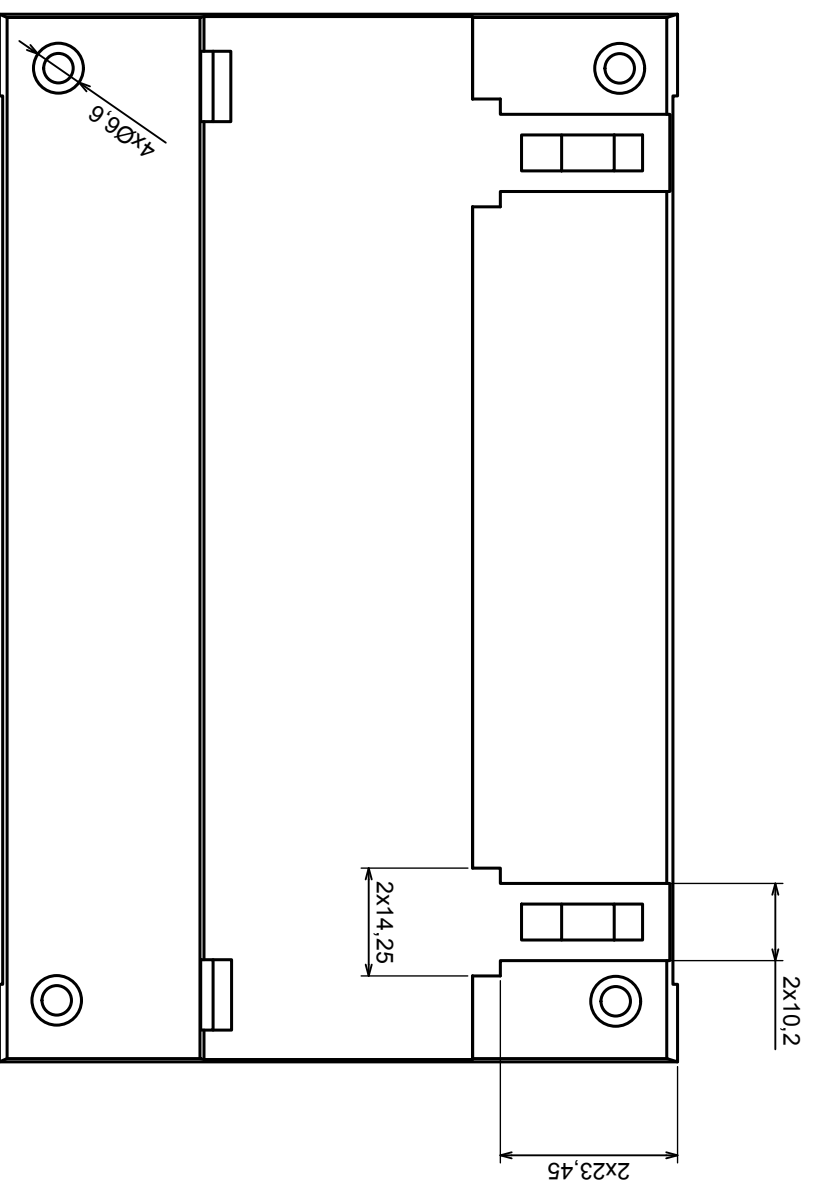

Tolerance: +/- 0.8

Material: PS, ABS

Scale 1:1

Format: A3

Product model  
Enclosure Z104 - assembly

All rights reserved, Copyright Kradex 2016

A-A

A

A-A

B

A

B

B-B

Scale 1:1	Tolerance: +/- 0.8
Format: A3	Material: PS, ABS
Product model	Enclosure Z104 - base

All rights reserved, Copyright Kradex 2016

All rights reserved, Copyright Kradex 2016		Product model	Enclosure Z104 - plug
Format: A3		Material: PS, ABS	
Scale 2:1		Tolerance: +/- 0.8	

All rights reserved, Copyright Kradex 2016	
Product model	Enclosure Z104 - hook
Format: A3	Material: PS, ABS
Scale 2:1	Tolerance: +/- 0,5