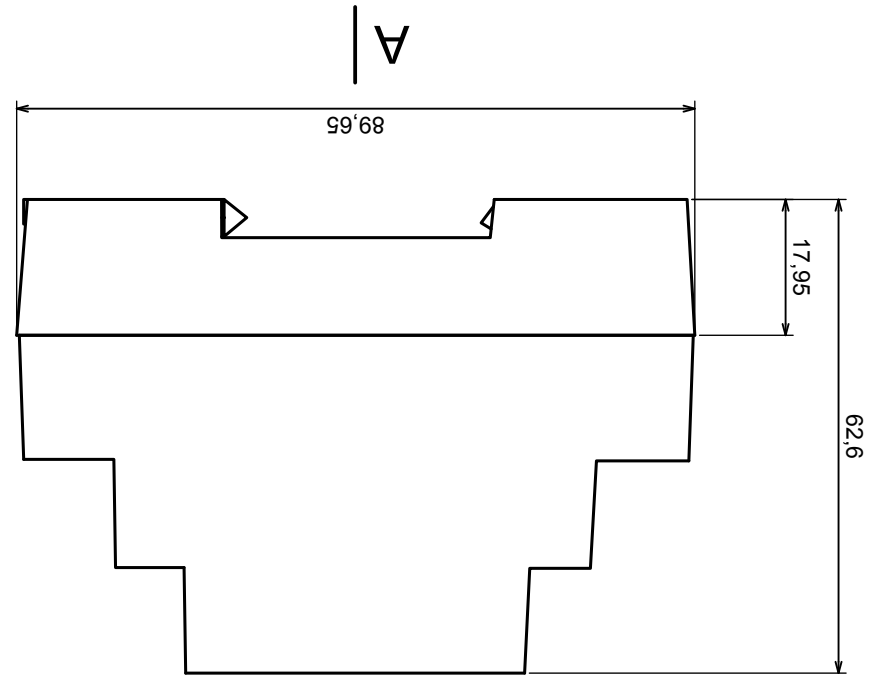

Tolerance: +/- 0.8

Material: PS, ABS

Scale 1:1

Format: A3

Product model  
Enclosure Z104 - assembly

All rights reserved, Copyright Kradex 2016

A-A

A

A-A

B

A

B

B-B

Scale 1:1	Tolerance: +/- 0.8
Format: A3	Material: PS, ABS
Product model	Enclosure Z104 - base

All rights reserved, Copyright Kradex 2016

All rights reserved, Copyright Kradex 2016		Product model	Enclosure Z104 - plug
Format: A3		Material: PS, ABS	
Scale 2:1		Tolerance: +/- 0.8	

All rights reserved, Copyright Kradex 2016	
Product model	Enclosure Z104 - hook
Format: A3	Material: PS, ABS
Scale 2:1	Tolerance: +/- 0,5