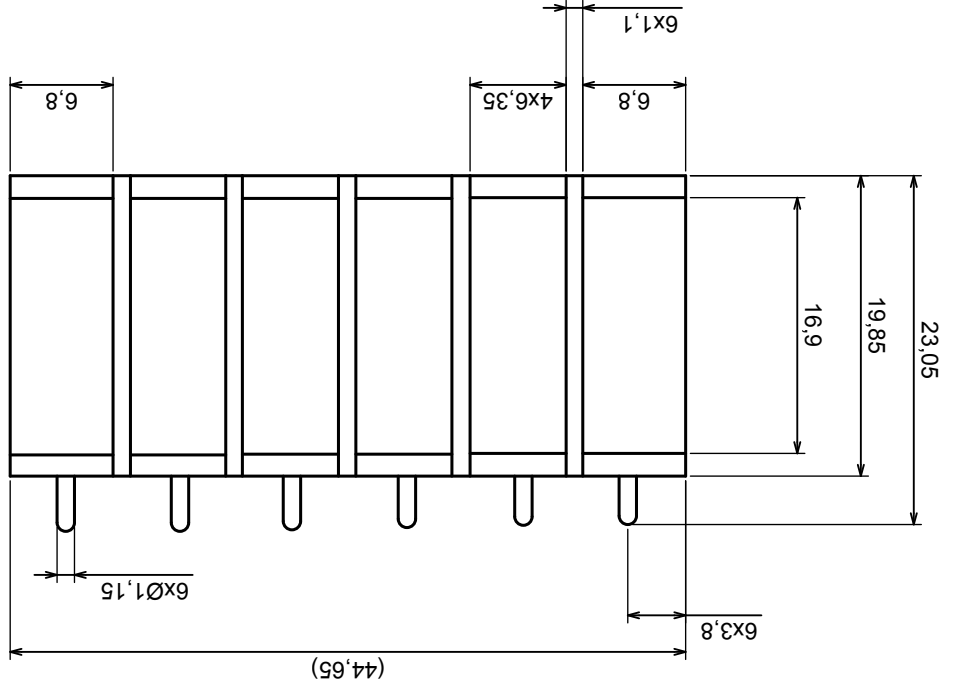

Tolerance: +/- 0.8

Material: PS, ABS

Scale 1:1

Format: A3

Product model  
Enclosure Z104 - assembly

All rights reserved, Copyright Kradex 2016

A-A

A

A-A

B

A

B

B-B

Scale 1:1	Tolerance: +/- 0.8
Format: A3	Material: PS, ABS
Product model	Enclosure Z104 - base

All rights reserved, Copyright Kradex 2016

All rights reserved, Copyright Kradex 2016		Product model	Enclosure Z104 - plug
Format: A3		Material: PS, ABS	
Scale 2:1		Tolerance: +/- 0.8	

All rights reserved, Copyright Kradex 2016	
Product model	Enclosure Z104 - hook
Format: A3	Material: PS, ABS
Scale 2:1	Tolerance: +/- 0,5