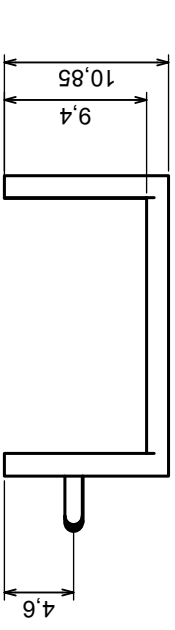

Tolerance: +/- 0.8

Material: PS, ABS

Scale 1:1

Format: A3

Product model  
Enclosure Z104 - assembly

All rights reserved, Copyright Kradex 2016

A-A

A

A-A

B

A

B

B-B

Scale 1:1	Tolerance: +/- 0.8
Format: A3	Material: PS, ABS
Product model	Enclosure Z104 - base

All rights reserved, Copyright Kradex 2016

All rights reserved, Copyright Kradex 2016		Product model	Enclosure Z104 - plug
Format: A3		Material: PS, ABS	
Scale 2:1		Tolerance: +/- 0.8	

All rights reserved, Copyright Kradex 2016	
Product model	Enclosure Z104 - hook
Format: A3	Material: PS, ABS
Scale 2:1	Tolerance: +/- 0,5