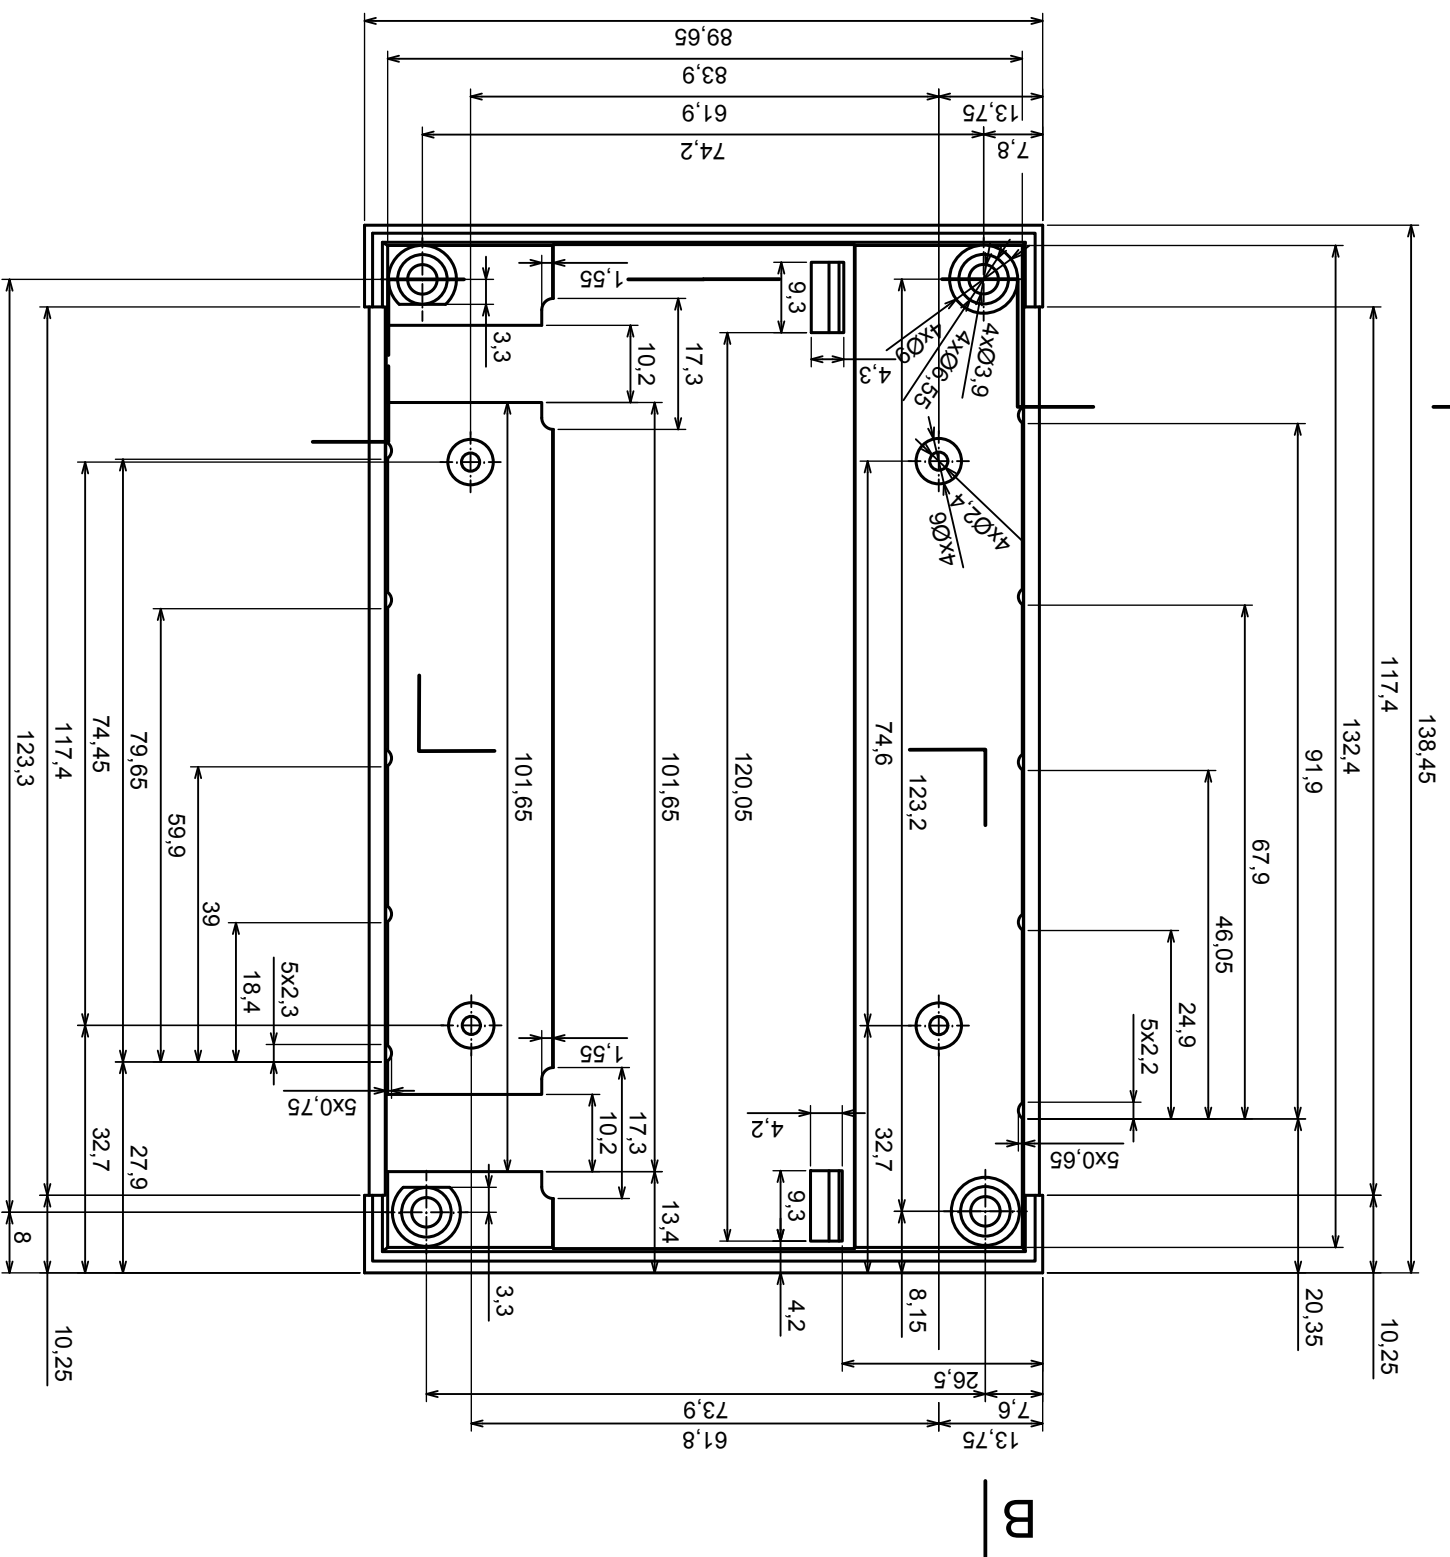

Tolerance: +/- 0.8

Material: PS, ABS

Scale 1:1

Format: A3

Product model  
Enclosure Z104 - assembly

All rights reserved, Copyright Kradex 2016

A-A

A

A-A

B

A

B

B-B

Scale 1:1	Tolerance: +/- 0.8
Format: A3	Material: PS, ABS
Product model	Enclosure Z104 - base

All rights reserved, Copyright Kradex 2016

All rights reserved, Copyright Kradex 2016		Product model	Enclosure Z104 - plug
Format: A3		Material: PS, ABS	
Scale 2:1		Tolerance: +/- 0.8	

All rights reserved, Copyright Kradex 2016	
Product model	Enclosure Z104 - hook
Format: A3	Material: PS, ABS
Scale 2:1	Tolerance: +/- 0,5