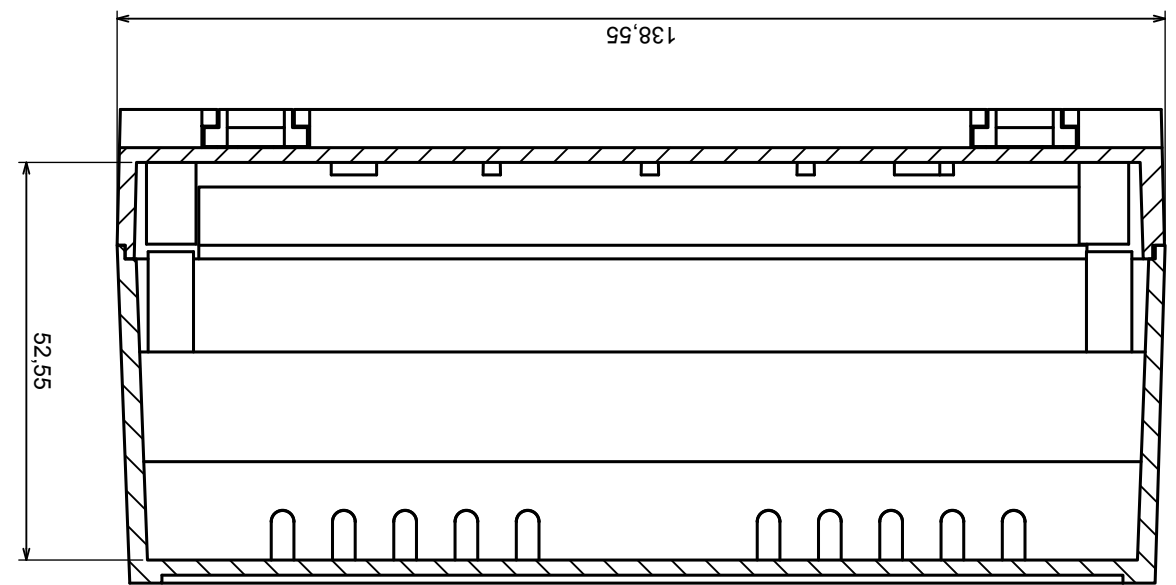

Tolerance: +/- 0.8

Material: PS, ABS

Scale 1:1

Format: A3

Product model  
Enclosure Z104 - assembly

All rights reserved, Copyright Kradex 2016

A-A

A

A-A

B

A

B

B-B

Scale 1:1	Tolerance: +/- 0.8
Format: A3	Material: PS, ABS
Product model	Enclosure Z104 - base

All rights reserved, Copyright Kradex 2016

All rights reserved, Copyright Kradex 2016		Product model	Enclosure Z104 - plug
Format: A3		Material: PS, ABS	
Scale 2:1		Tolerance: +/- 0.8	

All rights reserved, Copyright Kradex 2016	
Product model	Enclosure Z104 - hook
Format: A3	Material: PS, ABS
Scale 2:1	Tolerance: +/- 0,5