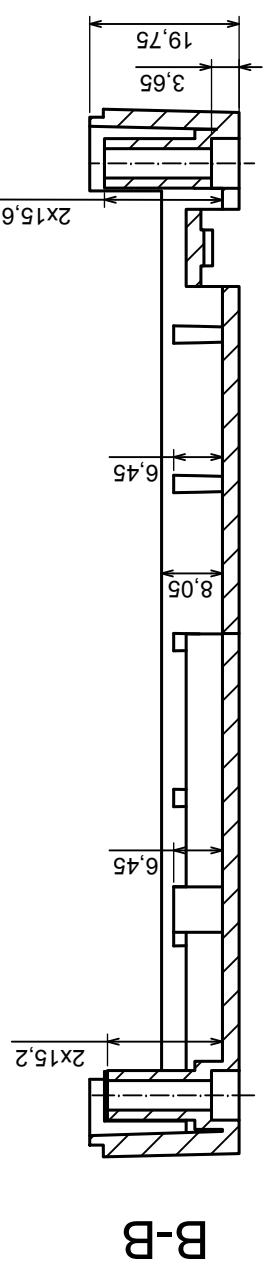

Tolerance: +/- 0.8

Material: PS, ABS

Scale 1:1

Format: A3

Product model  
Enclosure Z104 - assembly

All rights reserved, Copyright Kradex 2016

A-A

A

A-A

B

A

B

B-B

Scale 1:1	Tolerance: +/- 0.8
Format: A3	Material: PS, ABS
Product model	Enclosure Z104 - base

All rights reserved, Copyright Kradex 2016

All rights reserved, Copyright Kradex 2016		Product model	Enclosure Z104 - plug
Format: A3		Material: PS, ABS	
Scale 2:1		Tolerance: +/- 0.8	

All rights reserved, Copyright Kradex 2016	
Product model	Enclosure Z104 - hook
Format: A3	Material: PS, ABS
Scale 2:1	Tolerance: +/- 0,5