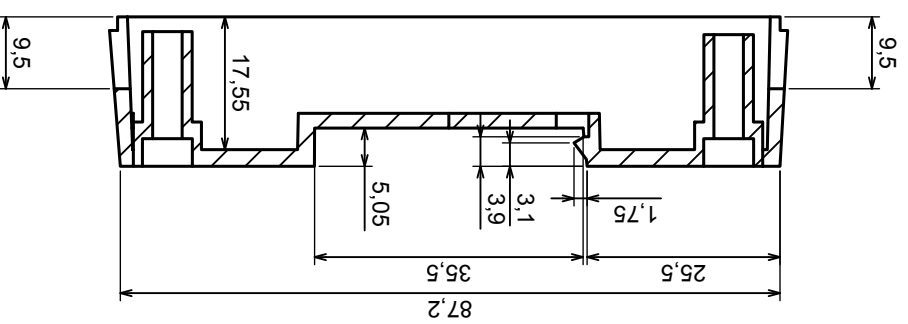

Tolerance: +/- 0.8

Material: PS, ABS

Scale 1:1

Format: A3

Product model  
Enclosure Z104 - assembly

All rights reserved, Copyright Kradex 2016

A-A

A

A-A

B

A

B

B-B

Scale 1:1	Tolerance: +/- 0.8
Format: A3	Material: PS, ABS
Product model	Enclosure Z104 - base

All rights reserved, Copyright Kradex 2016

All rights reserved, Copyright Kradex 2016		Product model	Enclosure Z104 - plug
Format: A3		Material: PS, ABS	
Scale 2:1		Tolerance: +/- 0.8	

All rights reserved, Copyright Kradex 2016	
Product model	Enclosure Z104 - hook
Format: A3	Material: PS, ABS
Scale 2:1	Tolerance: +/- 0,5