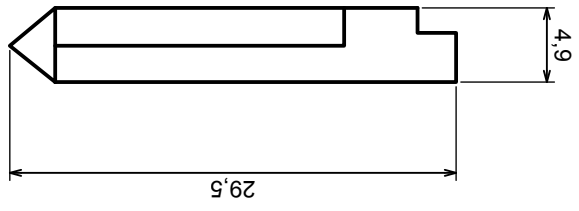

A |

A

A-A

Scale 1:1	Tolerance: +/- 0.8
Format: A3	Material: PS, ABS
Product model	Enclosure Z105 - Base
All rights reserved, Copyright Kradex 2017	

All rights reserved, Copyright Kradex 2017		Product model	Enclosure Z105 - Cover
Format: A3		Material: PS, ABS	
Scale 1:1		Tolerance: +/- 0.8	

All rights reserved, Copyright Kradex 2017	
Product model	Enclosure Z105 - Filter
Format: A3	Material: PS, ABS
Scale 1:1	Tolerance: +/- 0.8

All rights reserved, Copyright Kradex 2017

Product model
Enclosure Z105 - Hook