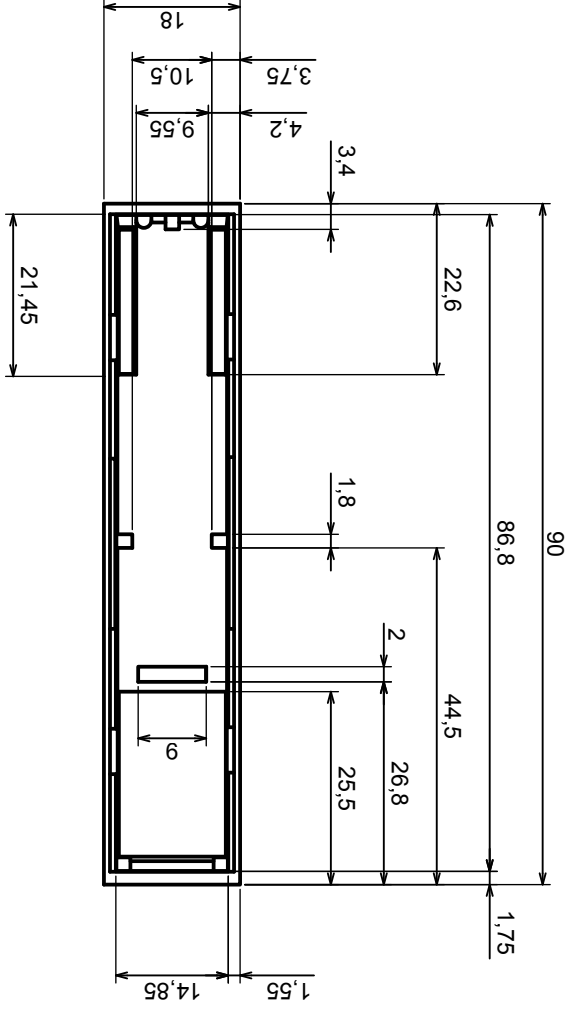

Tolerance: +/- 0.8

Material: PS, ABS

Scale 1:1

Format: A3

Product model
Enclosure Z105 - Assembly

All rights reserved, Copyright Kradex 2017

A-A

A |

A |

A

A-A

Scale 1:1	Tolerance: +/- 0.8
Format: A3	Material: PS, ABS
Product model	Enclosure Z105 - Base
All rights reserved, Copyright Kradex 2017	

All rights reserved, Copyright Kradex 2017		Product model	Enclosure Z105 - Cover
Format: A3		Material: PS, ABS	
Scale 1:1		Tolerance: +/- 0.8	

All rights reserved, Copyright Kradex 2017	
Product model	Enclosure Z105 - Filter
Format: A3	Material: PS, ABS
Scale 1:1	Tolerance: +/- 0.8

All rights reserved, Copyright Kradex 2017

Product model
Enclosure Z105 - Hook