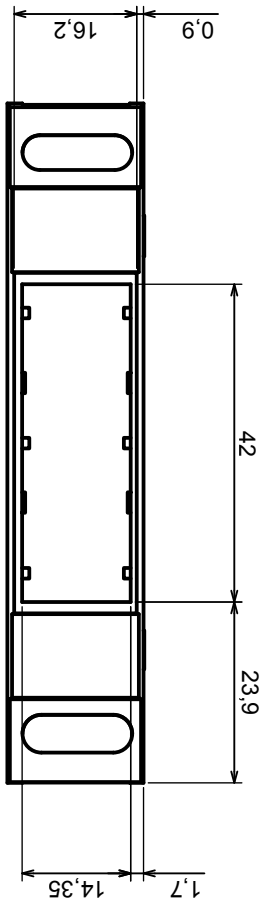

Tolerance: +/- 0.8

Material: PS, ABS

Scale 1:1

Format: A3

Product model
Enclosure Z105 - Assembly

All rights reserved, Copyright Kradex 2017

A-A

A |

A |

A

A-A

Scale 1:1	Tolerance: +/- 0.8
Format: A3	Material: PS, ABS
Product model	Enclosure Z105 - Base
All rights reserved, Copyright Kradex 2017	

All rights reserved, Copyright Kradex 2017		Product model	Enclosure Z105 - Cover
Format: A3		Material: PS, ABS	
Scale 1:1		Tolerance: +/- 0.8	

All rights reserved, Copyright Kradex 2017	
Product model	Enclosure Z105 - Filter
Format: A3	Material: PS, ABS
Scale 1:1	Tolerance: +/- 0.8

All rights reserved, Copyright Kradex 2017

Product model
Enclosure Z105 - Hook