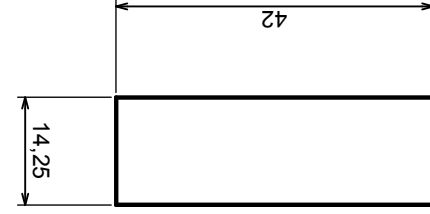

A |

A

A-A

Scale 1:1	Tolerance: +/- 0.8
Format: A3	Material: PS, ABS
Product model	Enclosure Z105 - Base
All rights reserved, Copyright Kradex 2017	

All rights reserved, Copyright Kradex 2017		Product model	Enclosure Z105 - Cover
Format: A3		Material: PS, ABS	
Scale 1:1		Tolerance: +/- 0.8	

All rights reserved, Copyright Kradex 2017	
Product model	Enclosure Z105 - Filter
Format: A3	Material: PS, ABS
Scale 1:1	Tolerance: +/- 0.8

All rights reserved, Copyright Kradex 2017

Product model
Enclosure Z105 - Hook