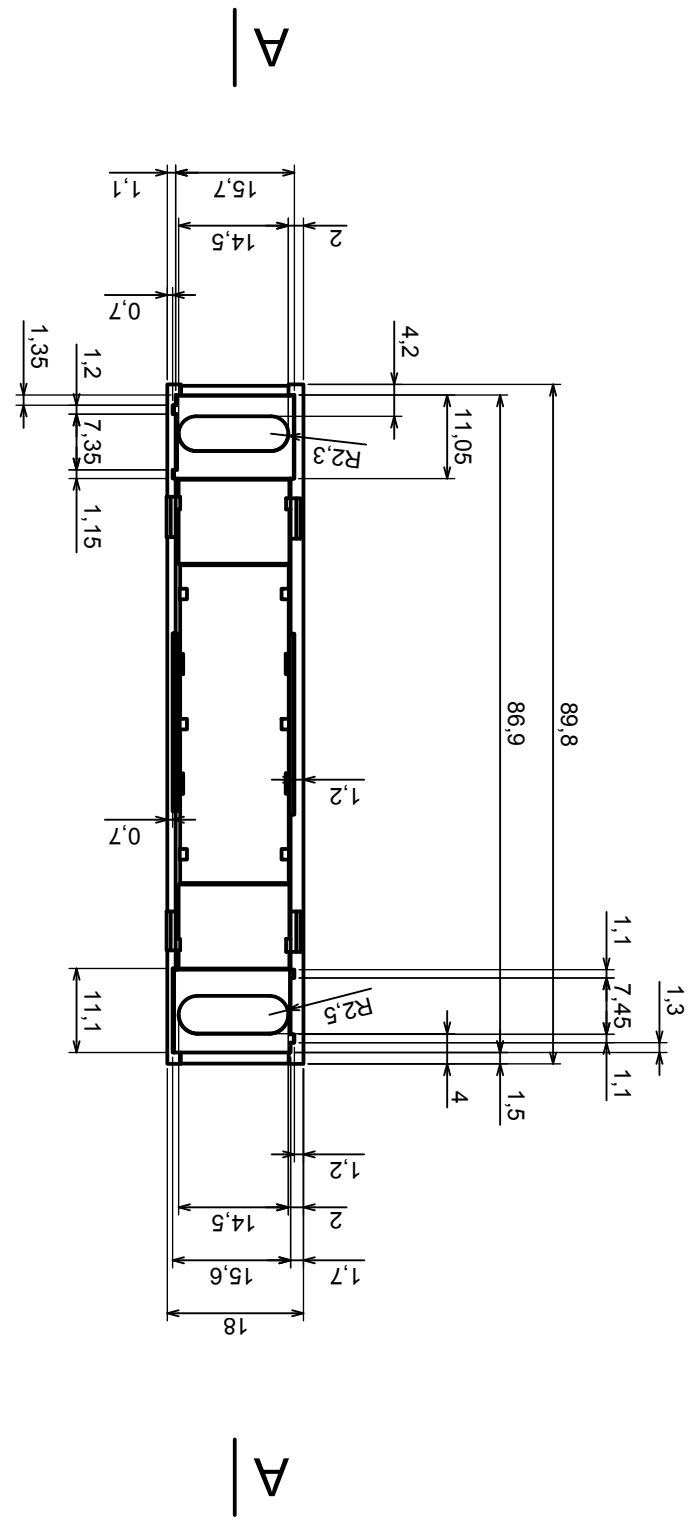

Tolerance: +/- 0.8

Material: PS, ABS

Scale 1:1

Format: A3

Product model
Enclosure Z105 - Assembly

All rights reserved, Copyright Kradex 2017

A-A

A |

A |

A

A-A

Scale 1:1	Tolerance: +/- 0.8
Format: A3	Material: PS, ABS
Product model	Enclosure Z105 - Base
All rights reserved, Copyright Kradex 2017	

All rights reserved, Copyright Kradex 2017		Product model	Enclosure Z105 - Cover
Format: A3		Material: PS, ABS	
Scale 1:1		Tolerance: +/- 0.8	

All rights reserved, Copyright Kradex 2017	
Product model	Enclosure Z105 - Filter
Format: A3	Material: PS, ABS
Scale 1:1	Tolerance: +/- 0.8

All rights reserved, Copyright Kradex 2017

Product model
Enclosure Z105 - Hook