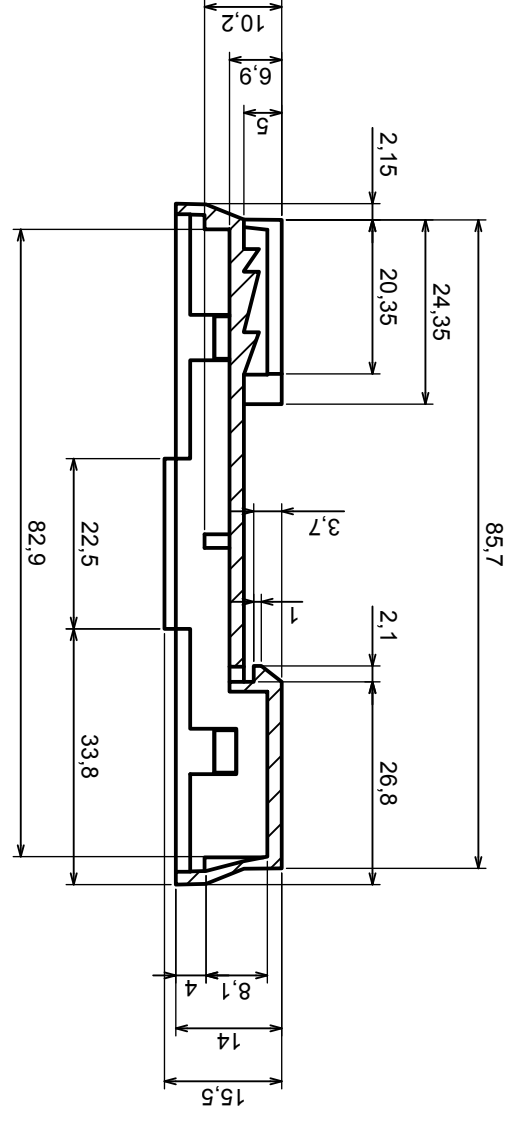

Tolerance: +/- 0.8

Material: PS, ABS

Scale 1:1

Format: A3

Product model
Enclosure Z105 - Assembly

All rights reserved, Copyright Kradex 2017

A-A

A |

A |

A

A-A

Scale 1:1	Tolerance: +/- 0.8
Format: A3	Material: PS, ABS
Product model	Enclosure Z105 - Base
All rights reserved, Copyright Kradex 2017	

All rights reserved, Copyright Kradex 2017		Product model	Enclosure Z105 - Cover
Format: A3		Material: PS, ABS	
Scale 1:1		Tolerance: +/- 0.8	

All rights reserved, Copyright Kradex 2017	
Product model	Enclosure Z105 - Filter
Format: A3	Material: PS, ABS
Scale 1:1	Tolerance: +/- 0.8

All rights reserved, Copyright Kradex 2017

Product model
Enclosure Z105 - Hook