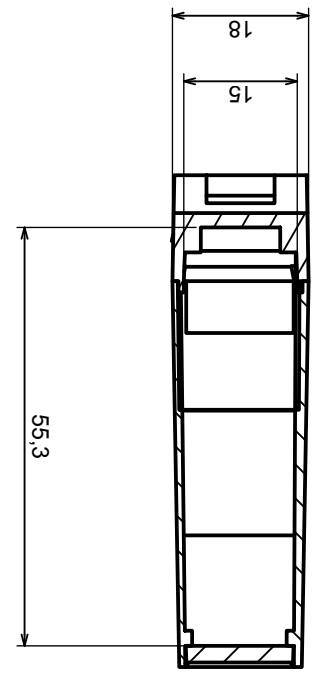

Tolerance: +/- 0.8

Material: PS, ABS

Scale 1:1

Format: A3

Product model
Enclosure Z105 - Assembly

All rights reserved, Copyright Kradex 2017

A-A

A |

A |

A

A-A

Scale 1:1	Tolerance: +/- 0.8
Format: A3	Material: PS, ABS
Product model	Enclosure Z105 - Base
All rights reserved, Copyright Kradex 2017	

All rights reserved, Copyright Kradex 2017		Product model	Enclosure Z105 - Cover
Format: A3		Material: PS, ABS	
Scale 1:1		Tolerance: +/- 0.8	

All rights reserved, Copyright Kradex 2017	
Product model	Enclosure Z105 - Filter
Format: A3	Material: PS, ABS
Scale 1:1	Tolerance: +/- 0.8

All rights reserved, Copyright Kradex 2017

Product model
Enclosure Z105 - Hook