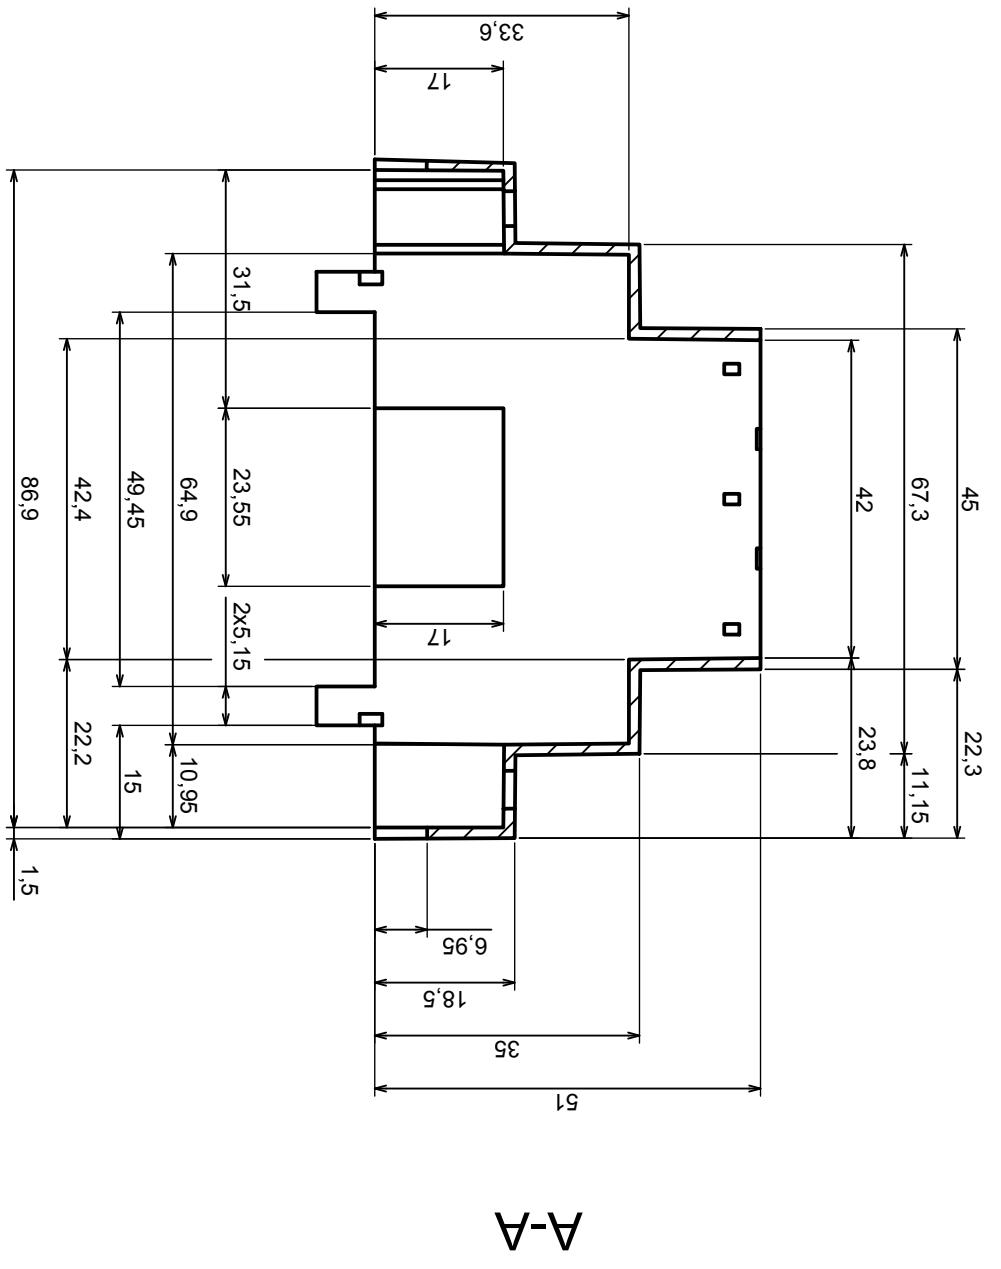

Tolerance: +/- 0.8

Material: PS, ABS

Scale 1:1

Format: A3

Product model
Enclosure Z105 - Assembly

All rights reserved, Copyright Kradex 2017

A-A

A |

A |

A

A-A

Scale 1:1	Tolerance: +/- 0.8
Format: A3	Material: PS, ABS
Product model	Enclosure Z105 - Base
All rights reserved, Copyright Kradex 2017	

All rights reserved, Copyright Kradex 2017		Product model	Enclosure Z105 - Cover
Format: A3		Material: PS, ABS	
Scale 1:1		Tolerance: +/- 0.8	

All rights reserved, Copyright Kradex 2017	
Product model	Enclosure Z105 - Filter
Format: A3	Material: PS, ABS
Scale 1:1	Tolerance: +/- 0.8

All rights reserved, Copyright Kradex 2017

Product model
Enclosure Z105 - Hook