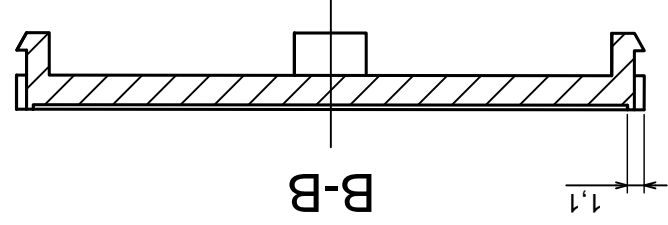

All rights reserved, Copyright Kradex 2016		Product model	Enclosure Z106 - cover
Format: A3		Material: PS, ABS	
Scale 1:1		Tolerance: +/- 0.5	

B-B

C (2:1)

D (2:1)

A

A

A-A

Tolerance: +/- 0,5

Material: PS, ABS

Scale 2:1

Format: A3

Product model
Enclosure Z106 - filter

All rights reserved, Copyright Kradex 2016

Tolerance: +/- 0,5

Material: PS, ABS

Scale 2:1