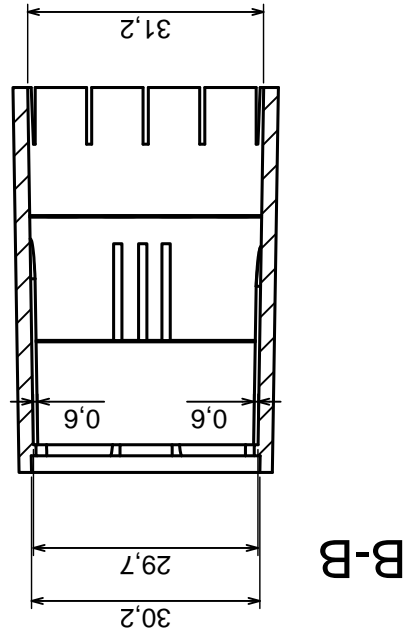

Tolerance: +/- 0,5

Material: PS, ABS

Scale 1:1

Format: A3

Product model
Enclosure Z106 - Assembly

All rights reserved, Copyright Kradex 2016

A-A

A

All rights reserved, Copyright Kradex 2016		Product model	Enclosure Z106 - cover
Format: A3		Material: PS, ABS	
Scale 1:1		Tolerance: +/- 0.5	

B-B

C (2:1)

D (2:1)

A

A

A-A

Tolerance: +/- 0,5

Material: PS, ABS

Scale 2:1

Format: A3

Product model
Enclosure Z106 - filter

All rights reserved, Copyright Kradex 2016

Tolerance: +/- 0,5

Material: PS, ABS

Scale 2:1