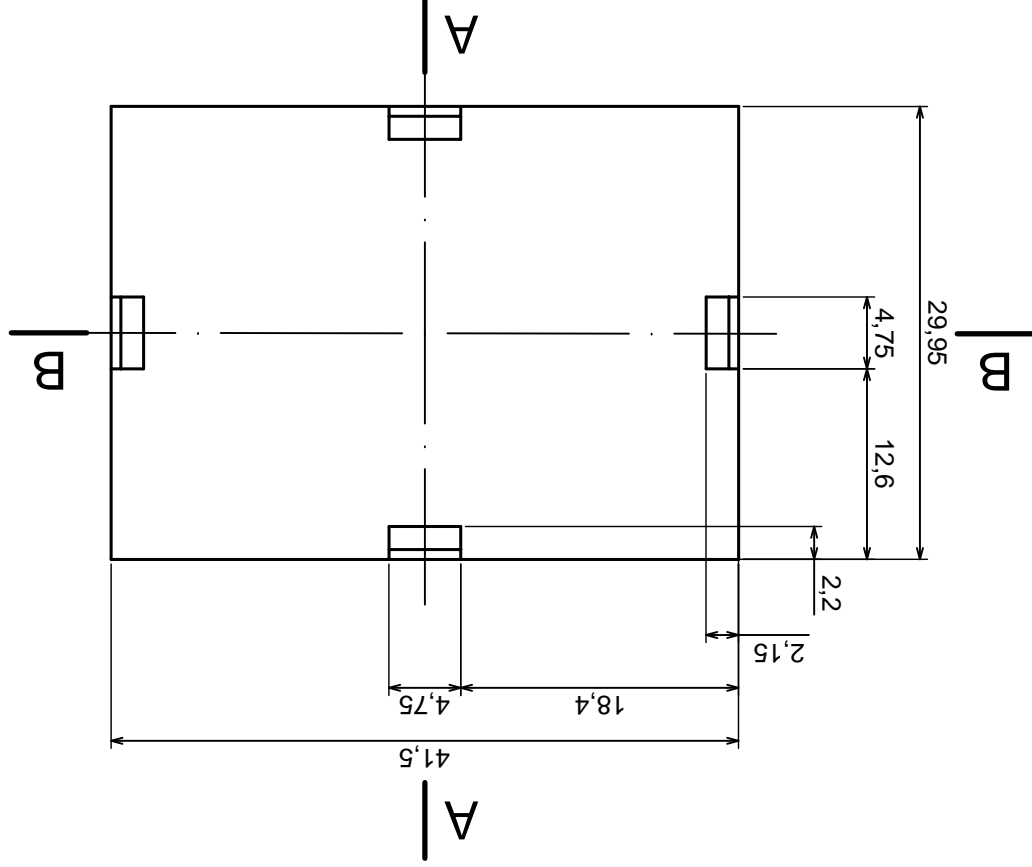

Tolerance: +/- 0,5

Material: PS, ABS

Scale 1:1

Format: A3

Product model
Enclosure Z106 - Assembly

All rights reserved, Copyright Kradex 2016

A-A

A

All rights reserved, Copyright Kradex 2016		Product model	Enclosure Z106 - cover
Format: A3		Material: PS, ABS	
Scale 1:1		Tolerance: +/- 0.5	

B-B

C (2:1)

D (2:1)

A

A

A-A

Tolerance: +/- 0,5

Material: PS, ABS

Scale 2:1

Format: A3

Product model
Enclosure Z106 - filter

All rights reserved, Copyright Kradex 2016

Tolerance: +/- 0,5

Material: PS, ABS

Scale 2:1