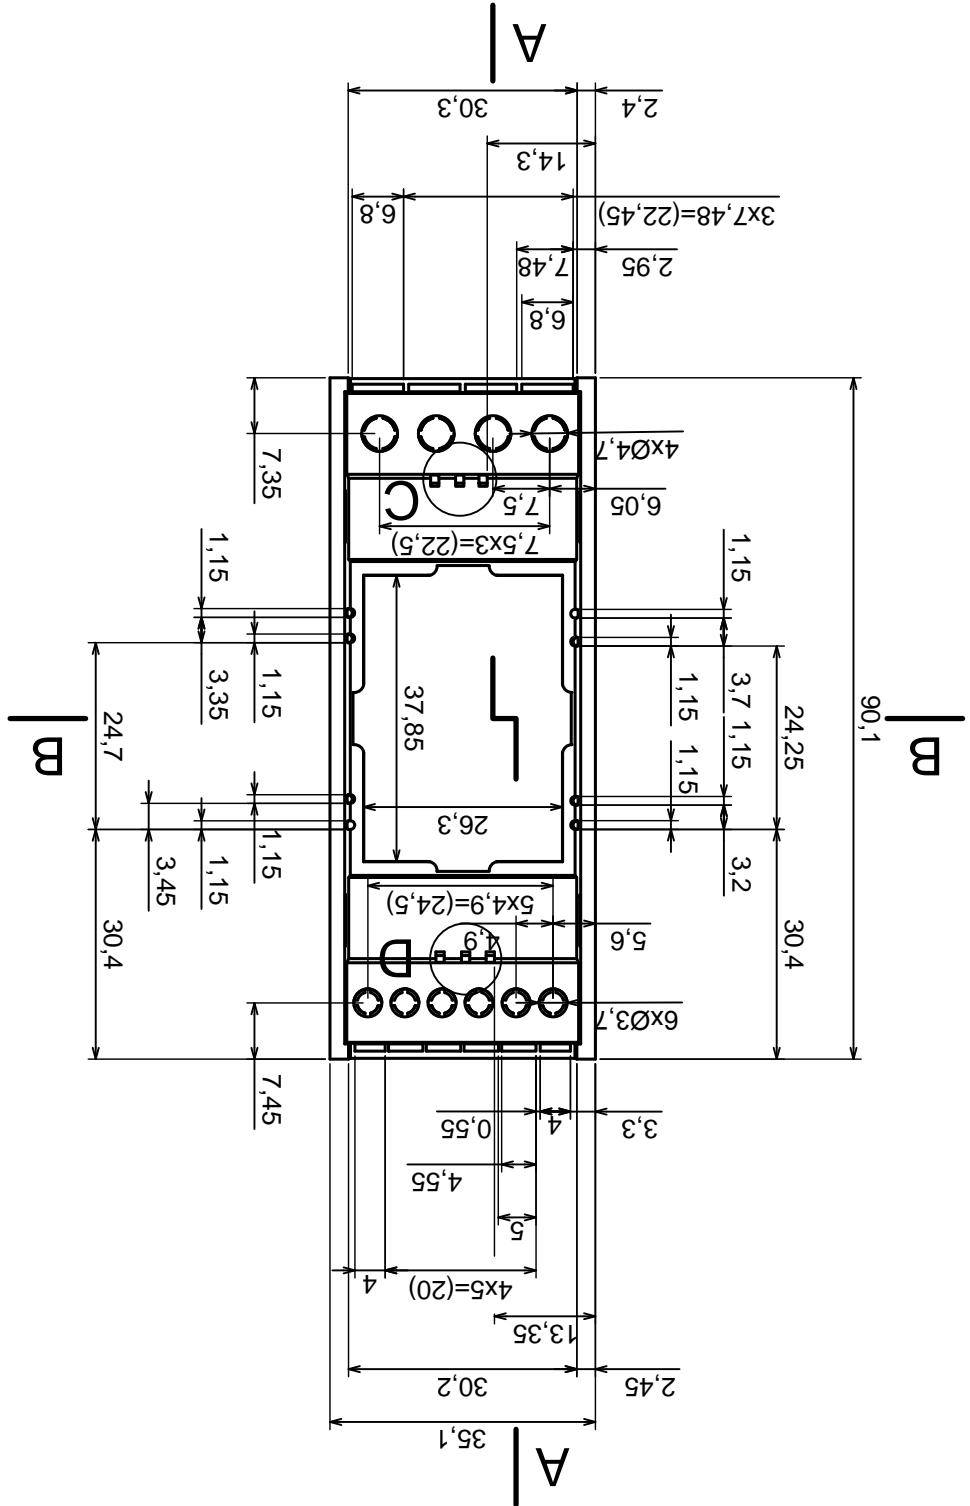

Tolerance: +/- 0,5

Material: PS, ABS

Scale 1:1

Format: A3

Product model
Enclosure Z106 - Assembly

All rights reserved, Copyright Kradex 2016

A-A

A

All rights reserved, Copyright Kradex 2016		Product model	Enclosure Z106 - cover
Format: A3		Material: PS, ABS	
Scale 1:1		Tolerance: +/- 0.5	

B-B

C (2:1)

D (2:1)

A

A

A-A

Tolerance: +/- 0,5

Material: PS, ABS

Scale 2:1

Format: A3

Product model
Enclosure Z106 - filter

All rights reserved, Copyright Kradex 2016

Tolerance: +/- 0,5

Material: PS, ABS

Scale 2:1