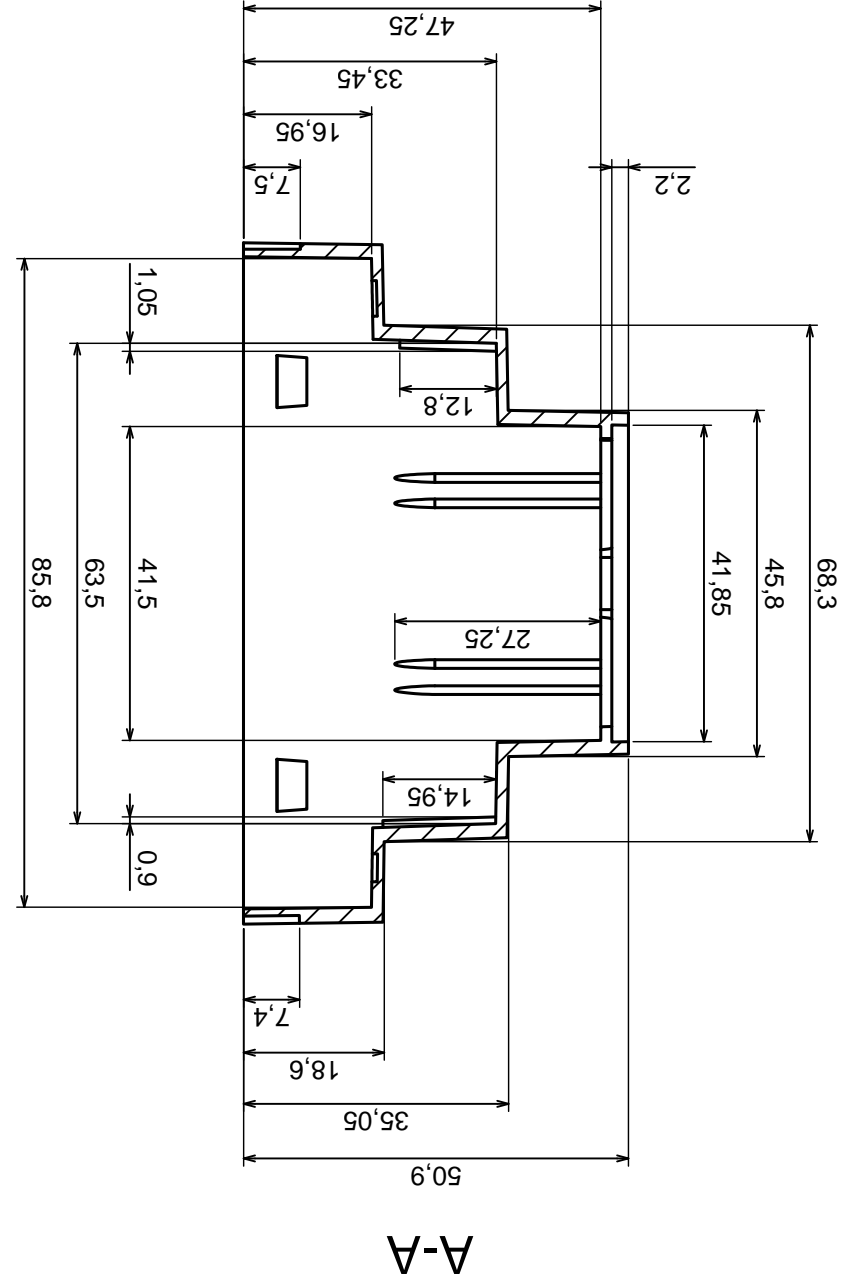

Tolerance: +/- 0,5

Material: PS, ABS

Scale 1:1

Format: A3

Product model
Enclosure Z106 - Assembly

All rights reserved, Copyright Kradex 2016

A-A

A

All rights reserved, Copyright Kradex 2016		Product model	Enclosure Z106 - cover
Format: A3		Material: PS, ABS	
Scale 1:1		Tolerance: +/- 0.5	

B-B

C (2:1)

D (2:1)

A

A

A-A

Tolerance: +/- 0,5

Material: PS, ABS

Scale 2:1

Format: A3

Product model
Enclosure Z106 - filter

All rights reserved, Copyright Kradex 2016

Tolerance: +/- 0,5

Material: PS, ABS

Scale 2:1