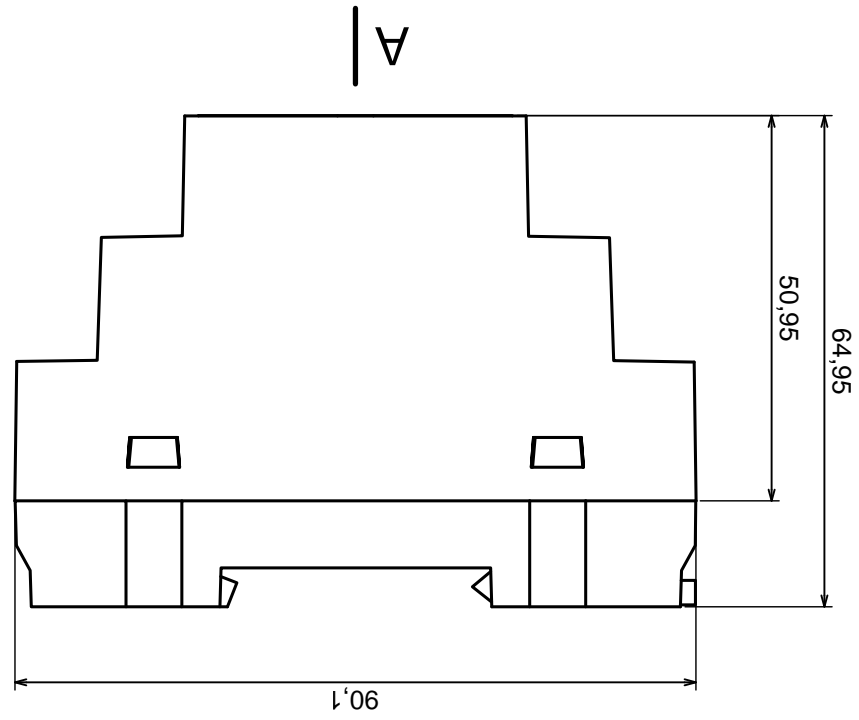

Tolerance: +/- 0,5

Material: PS, ABS

Scale 1:1

Format: A3

Product model
Enclosure Z106 - Assembly

All rights reserved, Copyright Kradex 2016

A-A

A

All rights reserved, Copyright Kradex 2016		Product model	Enclosure Z106 - cover
Format: A3		Material: PS, ABS	
Scale 1:1		Tolerance: +/- 0.5	

B-B

C (2:1)

D (2:1)

A

A

A-A

Tolerance: +/- 0,5

Material: PS, ABS

Scale 2:1

Format: A3

Product model
Enclosure Z106 - filter

All rights reserved, Copyright Kradex 2016

Tolerance: +/- 0,5

Material: PS, ABS

Scale 2:1