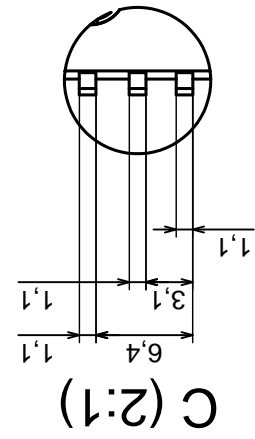

Tolerance: +/- 0,5

Material: PS, ABS

Scale 1:1

Format: A3

Product model
Enclosure Z106 - Assembly

All rights reserved, Copyright Kradex 2016

A-A

A

All rights reserved, Copyright Kradex 2016		Product model	Enclosure Z106 - cover
Format: A3		Material: PS, ABS	
Scale 1:1		Tolerance: +/- 0.5	

B-B

C (2:1)

D (2:1)

A

A

A-A

Tolerance: +/- 0,5

Material: PS, ABS

Scale 2:1

Format: A3

Product model
Enclosure Z106 - filter

All rights reserved, Copyright Kradex 2016

Tolerance: +/- 0,5

Material: PS, ABS

Scale 2:1