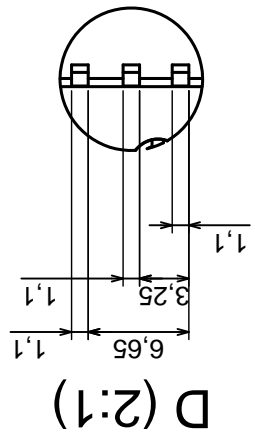

Tolerance: +/- 0,5

Material: PS, ABS

Scale 1:1

Format: A3

Product model
Enclosure Z106 - Assembly

All rights reserved, Copyright Kradex 2016

A-A

A

All rights reserved, Copyright Kradex 2016		Product model	Enclosure Z106 - cover
Format: A3		Material: PS, ABS	
Scale 1:1		Tolerance: +/- 0.5	

B-B

C (2:1)

D (2:1)

A

A

A-A

Tolerance: +/- 0,5

Material: PS, ABS

Scale 2:1

Format: A3

Product model
Enclosure Z106 - filter

All rights reserved, Copyright Kradex 2016

Tolerance: +/- 0,5

Material: PS, ABS

Scale 2:1