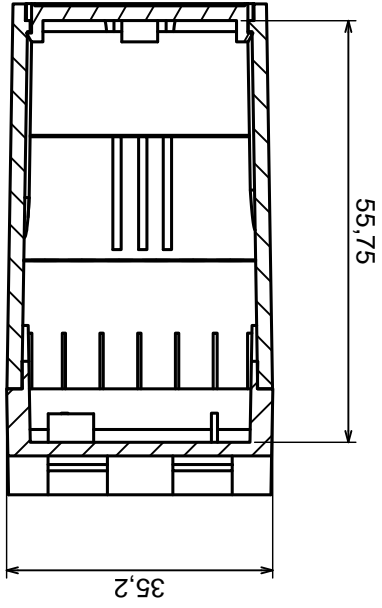

Tolerance: +/- 0,5

Material: PS, ABS

Scale 1:1

Format: A3

Product model
Enclosure Z106 - Assembly

All rights reserved, Copyright Kradex 2016

A-A

A

All rights reserved, Copyright Kradex 2016		Product model	Enclosure Z106 - cover
Format: A3		Material: PS, ABS	
Scale 1:1		Tolerance: +/- 0.5	

B-B

C (2:1)

D (2:1)

A

A

A-A

Tolerance: +/- 0,5

Material: PS, ABS

Scale 2:1

Format: A3

Product model
Enclosure Z106 - filter

All rights reserved, Copyright Kradex 2016

Tolerance: +/- 0,5

Material: PS, ABS

Scale 2:1