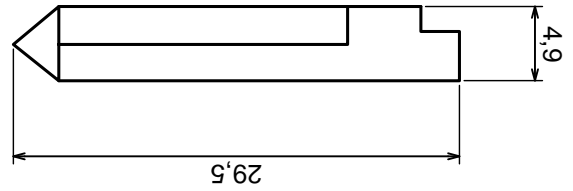

Tolerance: +/- 0,5

Material: PS, ABS

Scale 2:1

Format: A3

Product model
Enclosure Z106 - hook

All rights reserved, Copyright Kradex 2016