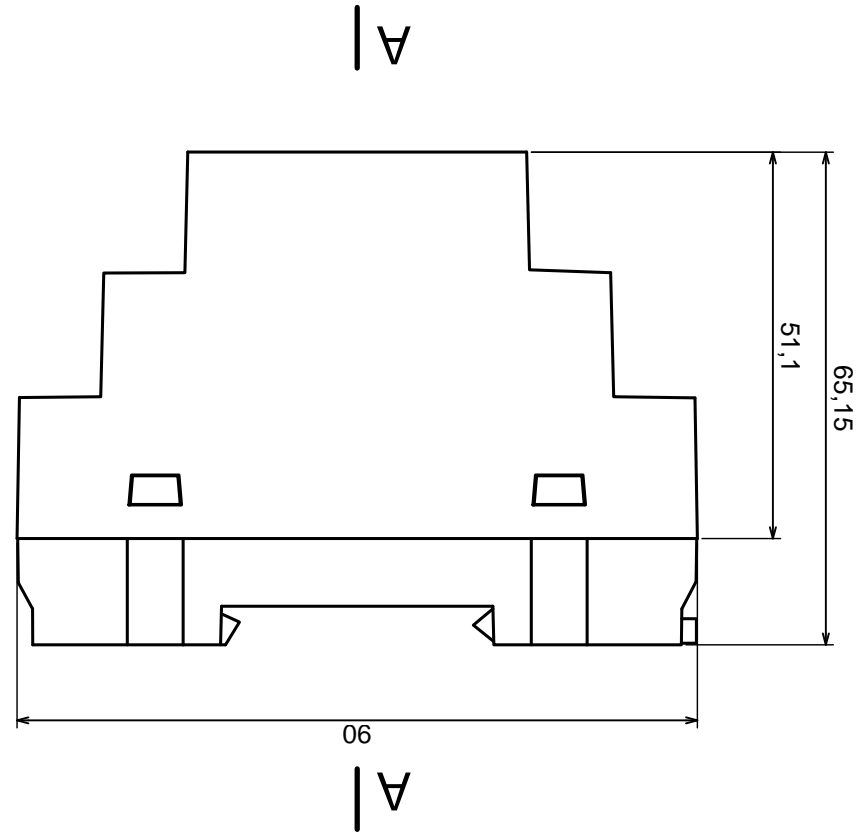

Tolerance: +/- 0,5

Material: PS, ABS

Scale 1:1

Format: A3

Product model: Enclosure Z107 - Assembly

All rights reserved, Copyright Kradex 2016

All rights reserved, Copyright Kradex 2016		Product model: Enclosure Z107 - Cover
Format: A3	Material: PS, ABS	Tolerance: +/- 0.5
Scale 1:1		

Scale 2:1		Tolerance: +/- 0,5
Format: A3		
Product model:		Enclosure Z107 - Filter
All rights reserved, Copyright Kradex 2016		

Scale 2:1		Tolerance: +/- 0,5
Format: A3		Material: PS, ABS
Product model:		Enclosure Z107 - Hook
All rights reserved, Copyright Kradex 2016		