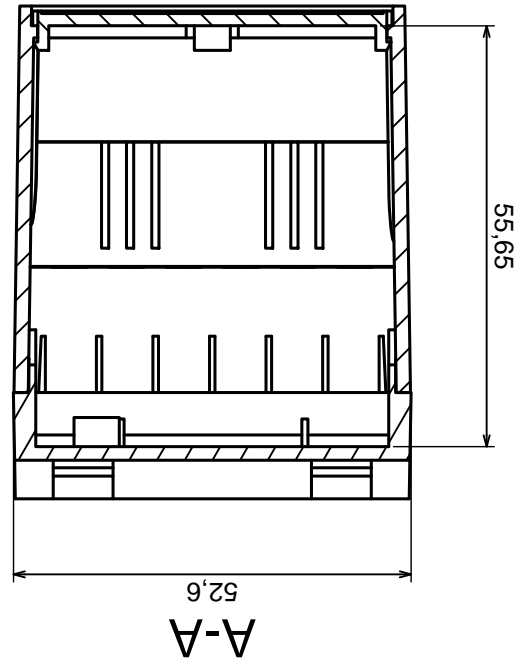

Tolerance: +/- 0,5

Material: PS, ABS

Scale 1:1

Format: A3

Product model: Enclosure Z107 - Assembly

All rights reserved, Copyright Kradex 2016

All rights reserved, Copyright Kradex 2016		Product model: Enclosure Z107 - Cover
Format: A3	Material: PS, ABS	Tolerance: +/- 0.5
Scale 1:1		

Scale 2:1		Tolerance: +/- 0,5
Format: A3		
Product model:		Enclosure Z107 - Filter
All rights reserved, Copyright Kradex 2016		

Scale 2:1		Tolerance: +/- 0,5
Format: A3		Material: PS, ABS
Product model:		Enclosure Z107 - Hook
All rights reserved, Copyright Kradex 2016		