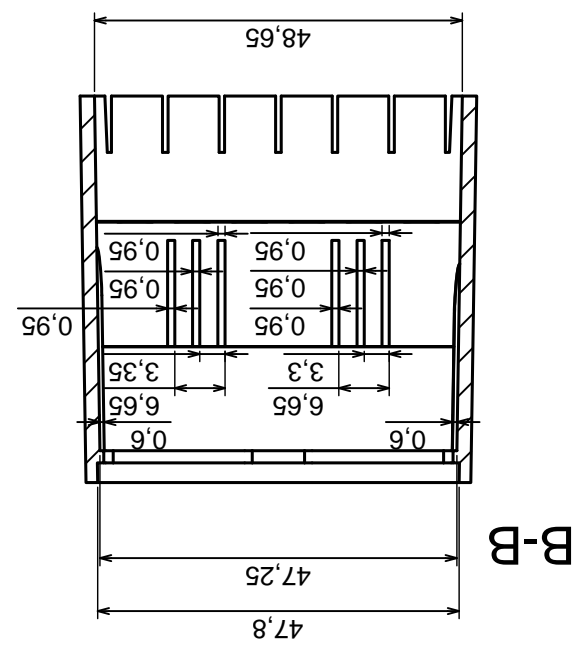

Tolerance: +/- 0,5

Material: PS, ABS

Scale 1:1

Format: A3

Product model: Enclosure Z107 - Assembly

All rights reserved, Copyright Kradex 2016

All rights reserved, Copyright Kradex 2016		Product model: Enclosure Z107 - Cover
Format: A3	Material: PS, ABS	Tolerance: +/- 0.5
Scale 1:1		

Scale 2:1		Tolerance: +/- 0,5
Format: A3		
Product model:		Enclosure Z107 - Filter
All rights reserved, Copyright Kradex 2016		

Scale 2:1		Tolerance: +/- 0,5
Format: A3		Material: PS, ABS
Product model:		Enclosure Z107 - Hook
All rights reserved, Copyright Kradex 2016		