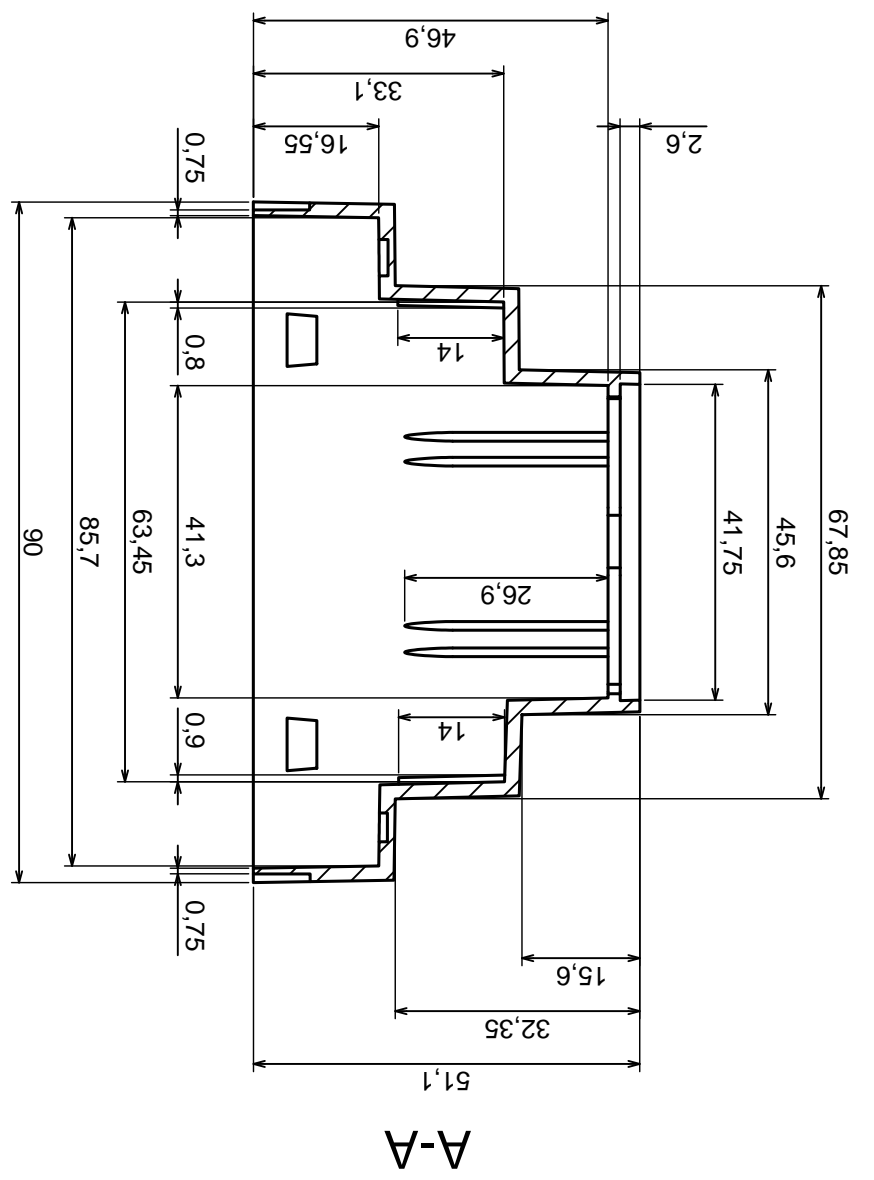

Tolerance: +/- 0,5

Material: PS, ABS

Scale 1:1

Format: A3

Product model: Enclosure Z107 - Assembly

All rights reserved, Copyright Kradex 2016

All rights reserved, Copyright Kradex 2016		Product model: Enclosure Z107 - Cover
Format: A3	Material: PS, ABS	Tolerance: +/- 0.5
Scale 1:1		

Scale 2:1		Tolerance: +/- 0,5
Format: A3		
Product model:		Enclosure Z107 - Filter
All rights reserved, Copyright Kradex 2016		

Scale 2:1		Tolerance: +/- 0,5
Format: A3		Material: PS, ABS
Product model:		Enclosure Z107 - Hook
All rights reserved, Copyright Kradex 2016		