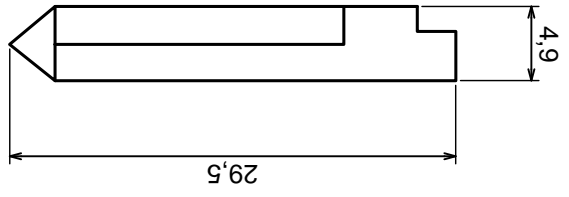

Tolerance: +/- 0,5

Material: PS, ABS

Scale 1:1

Format: A3

Product model: Enclosure Z107 - Assembly

All rights reserved, Copyright Kradex 2016

All rights reserved, Copyright Kradex 2016		Product model: Enclosure Z107 - Cover
Format: A3	Material: PS, ABS	Tolerance: +/- 0.5
Scale 1:1		

Scale 2:1		Tolerance: +/- 0,5
Format: A3		
Product model:		Enclosure Z107 - Filter
All rights reserved, Copyright Kradex 2016		

Scale 2:1		Tolerance: +/- 0,5
Format: A3		Material: PS, ABS
Product model:		Enclosure Z107 - Hook
All rights reserved, Copyright Kradex 2016		