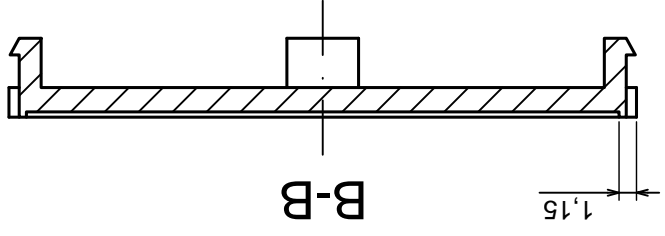

Tolerance: +/- 0,5

Material: PS, ABS

Scale 1:1

Format: A3

Product model: Enclosure Z107 - Assembly

All rights reserved, Copyright Kradex 2016

All rights reserved, Copyright Kradex 2016		Product model: Enclosure Z107 - Cover
Format: A3	Material: PS, ABS	Tolerance: +/- 0.5
Scale 1:1		

Scale 2:1		Tolerance: +/- 0,5
Format: A3		
Product model:		Enclosure Z107 - Filter
All rights reserved, Copyright Kradex 2016		

Scale 2:1		Tolerance: +/- 0,5
Format: A3		Material: PS, ABS
Product model:		Enclosure Z107 - Hook
All rights reserved, Copyright Kradex 2016		