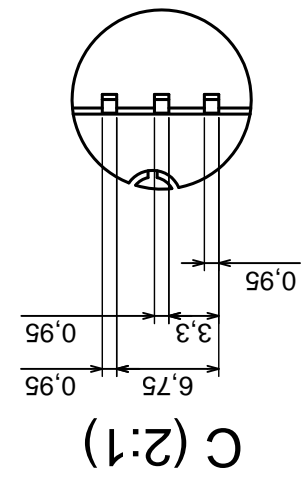

Tolerance: +/- 0,5

Material: PS, ABS

Scale 1:1

Format: A3

Product model: Enclosure Z107 - Assembly

All rights reserved, Copyright Kradex 2016

All rights reserved, Copyright Kradex 2016		Product model: Enclosure Z107 - Cover
Format: A3	Material: PS, ABS	Tolerance: +/- 0.5
Scale 1:1		

Scale 2:1		Tolerance: +/- 0,5
Format: A3		
Product model:		Enclosure Z107 - Filter
All rights reserved, Copyright Kradex 2016		

Scale 2:1		Tolerance: +/- 0,5
Format: A3		Material: PS, ABS
Product model:		Enclosure Z107 - Hook
All rights reserved, Copyright Kradex 2016		