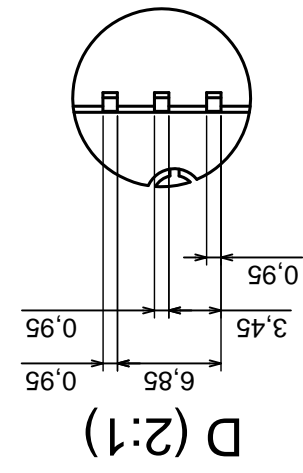

Tolerance: +/- 0,5

Material: PS, ABS

Scale 1:1

Format: A3

Product model: Enclosure Z107 - Assembly

All rights reserved, Copyright Kradex 2016

All rights reserved, Copyright Kradex 2016		Product model: Enclosure Z107 - Cover
Format: A3	Material: PS, ABS	Tolerance: +/- 0.5
Scale 1:1		

Scale 2:1		Tolerance: +/- 0,5
Format: A3		
Product model:		Enclosure Z107 - Filter
All rights reserved, Copyright Kradex 2016		

Scale 2:1		Tolerance: +/- 0,5
Format: A3		Material: PS, ABS
Product model:		Enclosure Z107 - Hook
All rights reserved, Copyright Kradex 2016		