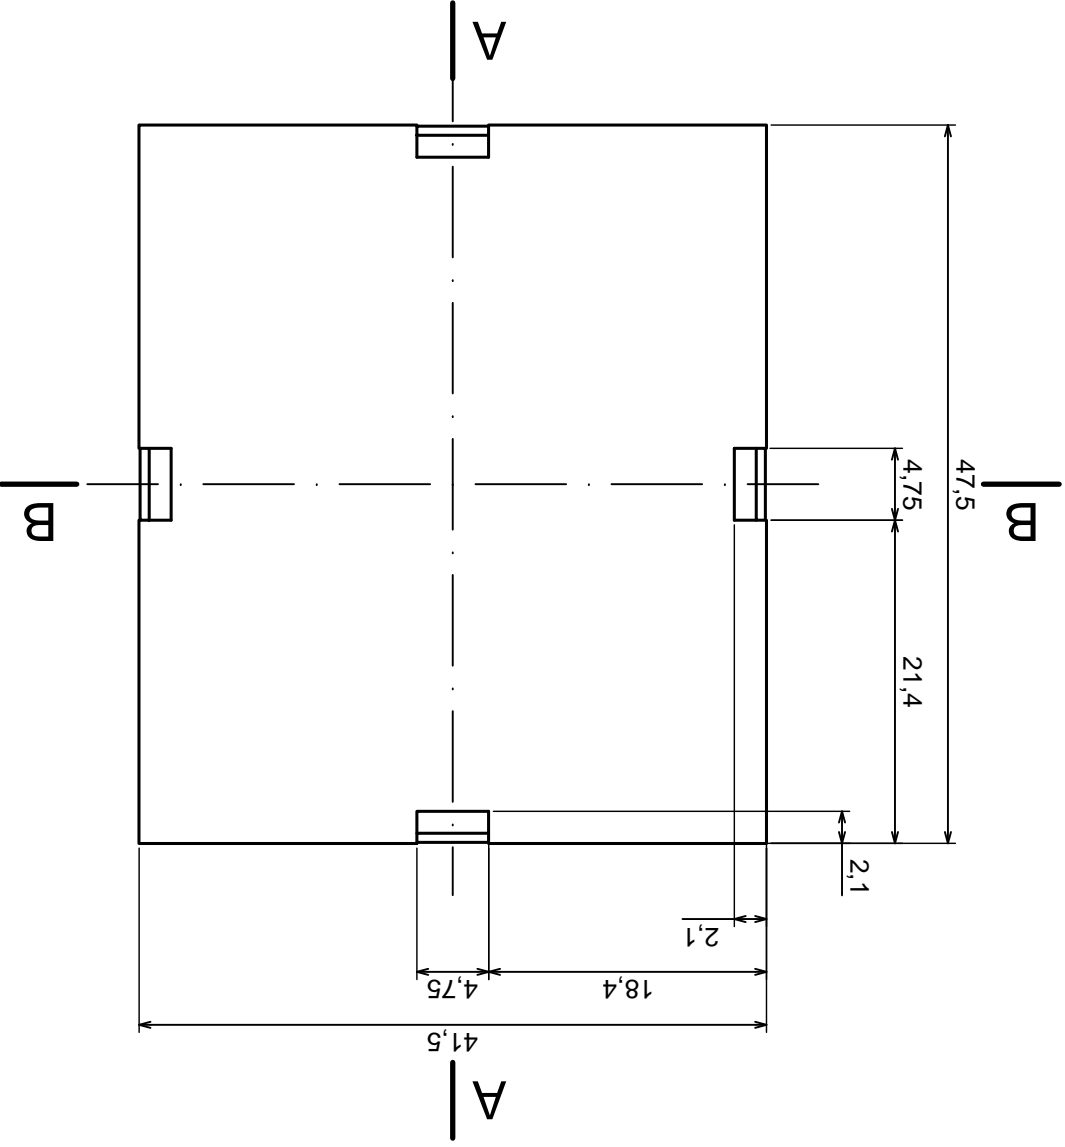

Tolerance: +/- 0,5

Material: PS, ABS

Scale 1:1

Format: A3

Product model: Enclosure Z107 - Assembly

All rights reserved, Copyright Kradex 2016

All rights reserved, Copyright Kradex 2016		Product model: Enclosure Z107 - Cover
Format: A3	Material: PS, ABS	Tolerance: +/- 0.5
Scale 1:1		

Scale 2:1		Tolerance: +/- 0,5
Format: A3		
Product model:		Enclosure Z107 - Filter
All rights reserved, Copyright Kradex 2016		

Scale 2:1		Tolerance: +/- 0,5
Format: A3		Material: PS, ABS
Product model:		Enclosure Z107 - Hook
All rights reserved, Copyright Kradex 2016		