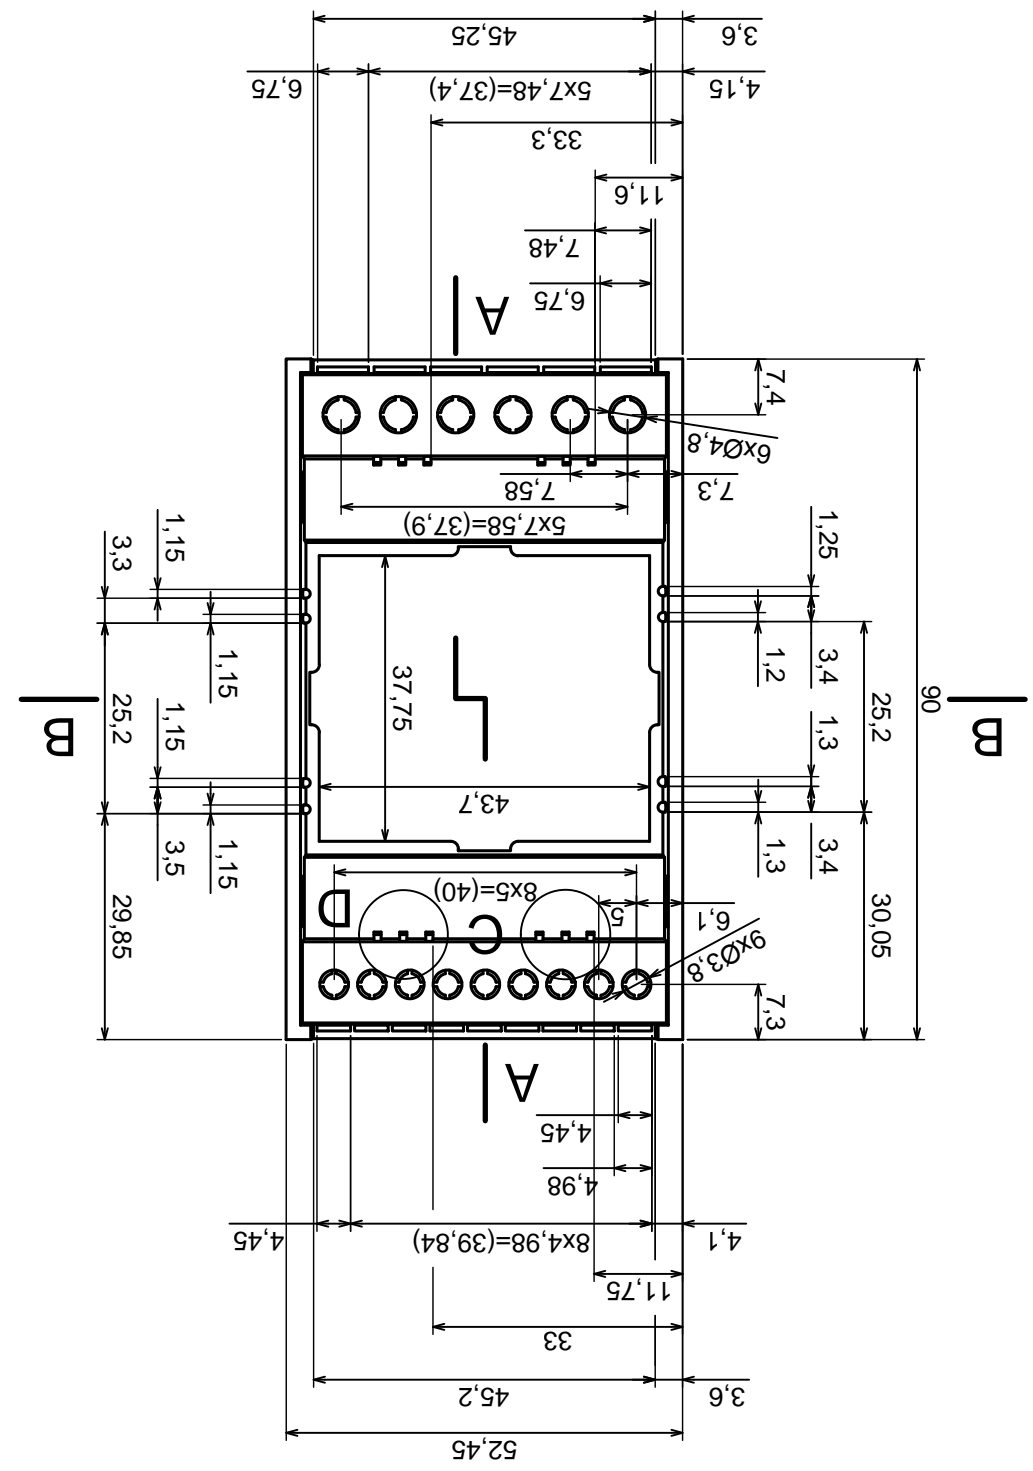

Tolerance: +/- 0,5

Material: PS, ABS

Scale 1:1

Format: A3

Product model: Enclosure Z107 - Assembly

All rights reserved, Copyright Kradex 2016

All rights reserved, Copyright Kradex 2016		Product model: Enclosure Z107 - Cover
Format: A3	Material: PS, ABS	Tolerance: +/- 0.5
Scale 1:1		

Scale 2:1		Tolerance: +/- 0,5
Format: A3		
Product model:		Enclosure Z107 - Filter
All rights reserved, Copyright Kradex 2016		

Scale 2:1		Tolerance: +/- 0,5
Format: A3		Material: PS, ABS
Product model:		Enclosure Z107 - Hook
All rights reserved, Copyright Kradex 2016		