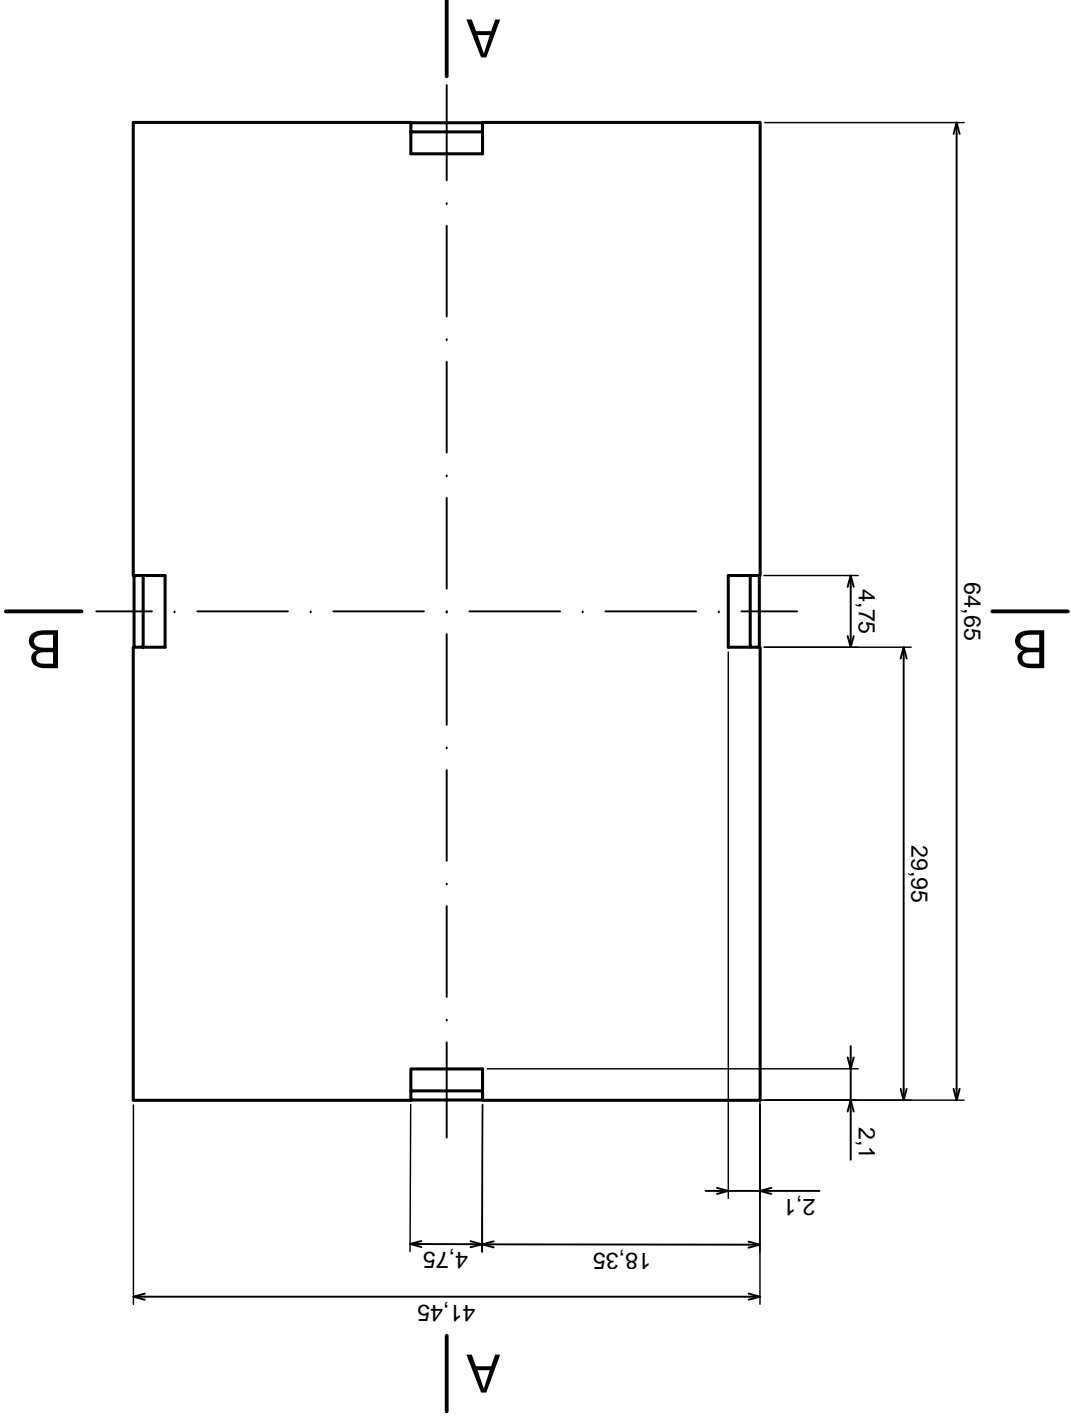

Tolerance: +/- 0.5

Material: PS, ABS

Scale 1:1

Format: A3

Product model
Enclosure Z108 - assembly

All rights reserved, Copyright Kradex 2016

Scale 2:1	Tolerance: +/- 0.5
Format: A3	Material: PS, ABS
Product model	Enclosure Z108 - filter
All rights reserved, Copyright Kradex 2016	

Scale 2:1		Tolerance: +/- 0,5
Format: A3		
Material: PS, ABS		Product model Enclosure Z110 - hook
All rights reserved, Copyright Kradex 2016		

X-ON Electronics

Largest Supplier of Electrical and Electronic Components