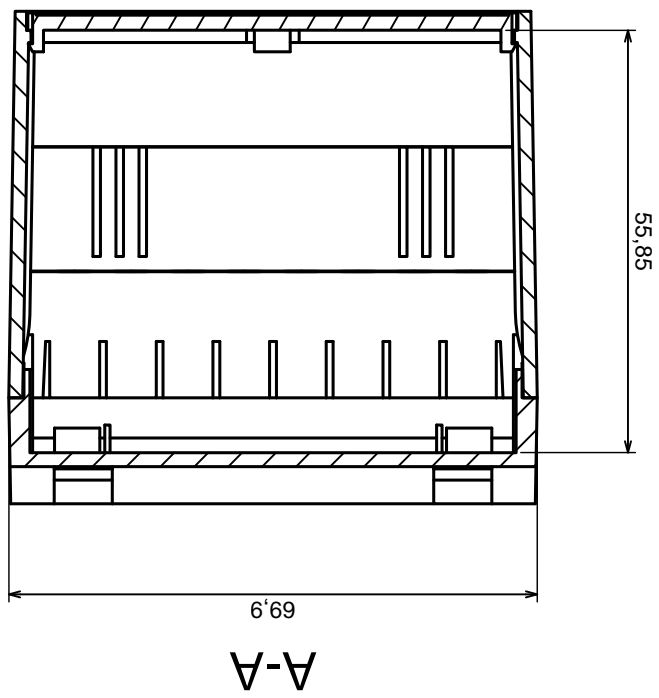

Tolerance: +/- 0.5

Material: PS, ABS

Scale 1:1

Format: A3

Product model
Enclosure Z108 - assembly

All rights reserved, Copyright Kradex 2016

Scale 2:1	Tolerance: +/- 0.5
Format: A3	Material: PS, ABS
Product model	Enclosure Z108 - filter
All rights reserved, Copyright Kradex 2016	

Scale 2:1		Tolerance: +/- 0,5
Format: A3		
Material: PS, ABS		Product model Enclosure Z110 - hook
All rights reserved, Copyright Kradex 2016		

X-ON Electronics

Largest Supplier of Electrical and Electronic Components