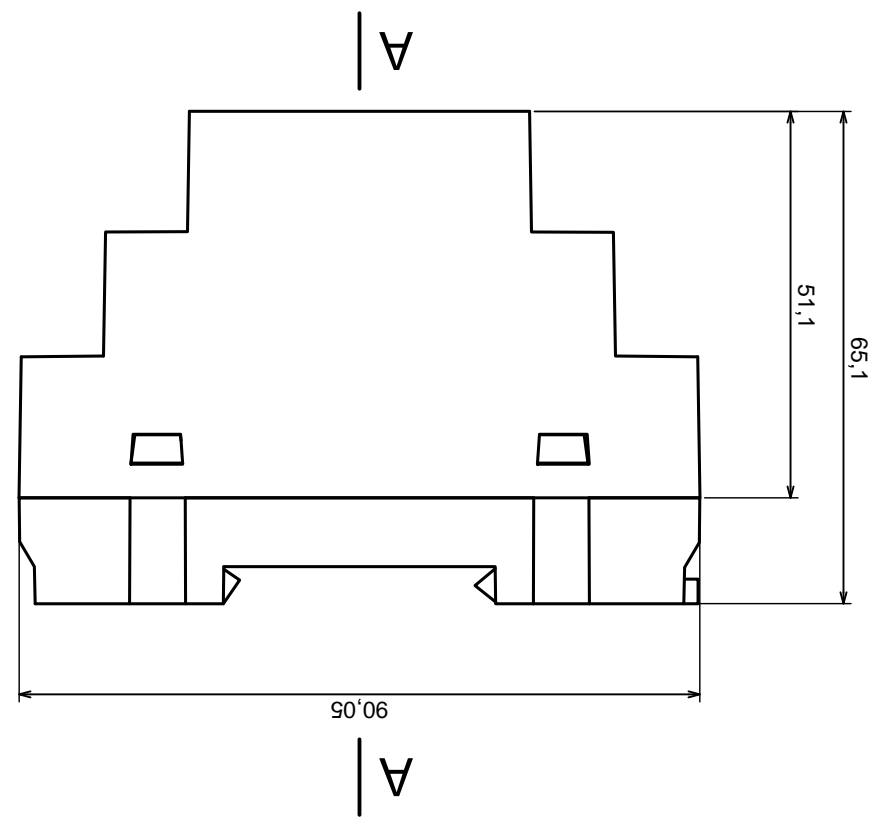

Tolerance: +/- 0.5

Material: PS, ABS

Scale 1:1

Format: A3

Product model
Enclosure Z108 - assembly

All rights reserved, Copyright Kradex 2016

Scale 2:1	Tolerance: +/- 0.5
Format: A3	Material: PS, ABS
Product model	Enclosure Z108 - filter
All rights reserved, Copyright Kradex 2016	

Scale 2:1		Tolerance: +/- 0,5
Format: A3		
Material: PS, ABS		Product model Enclosure Z110 - hook
All rights reserved, Copyright Kradex 2016		

X-ON Electronics

Largest Supplier of Electrical and Electronic Components