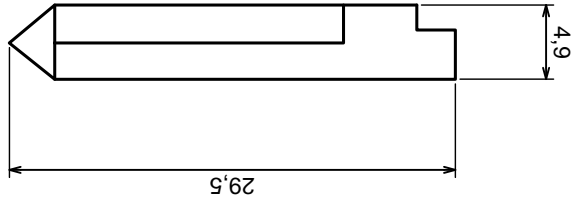

Tolerance: +/- 0.5

Material: PS, ABS

Scale 1:1

Format: A3

Product model
Enclosure Z108 - assembly

All rights reserved, Copyright Kradex 2016

Scale 2:1	Tolerance: +/- 0.5
Format: A3	Material: PS, ABS
Product model	Enclosure Z108 - filter
All rights reserved, Copyright Kradex 2016	

Scale 2:1		Tolerance: +/- 0,5
Format: A3		
Material: PS, ABS		Product model Enclosure Z110 - hook
All rights reserved, Copyright Kradex 2016		

X-ON Electronics

Largest Supplier of Electrical and Electronic Components