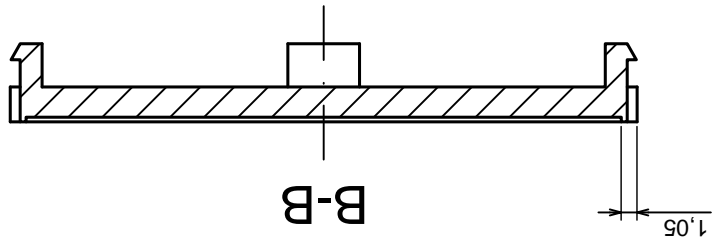

Tolerance: +/- 0.5

Material: PS, ABS

Scale 1:1

Format: A3

Product model
Enclosure Z108 - assembly

All rights reserved, Copyright Kradex 2016

Scale 2:1	Tolerance: +/- 0.5
Format: A3	Material: PS, ABS
Product model	Enclosure Z108 - filter
All rights reserved, Copyright Kradex 2016	

Scale 2:1		Tolerance: +/- 0,5
Format: A3		
Material: PS, ABS		Product model Enclosure Z110 - hook
All rights reserved, Copyright Kradex 2016		

X-ON Electronics

Largest Supplier of Electrical and Electronic Components