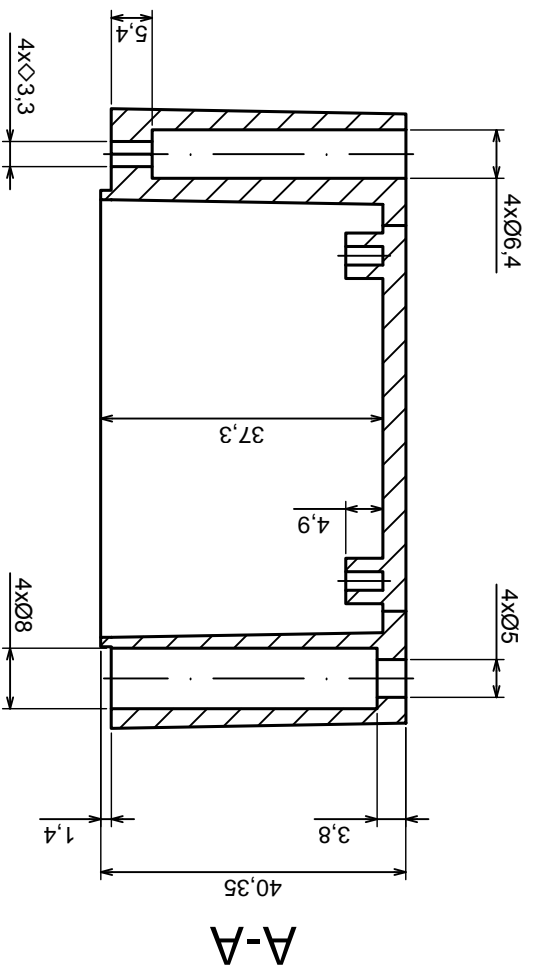

Tolerance: +/- 0,5

Material: PS, ABS

Scale 1:1

Format: A3

Product model
Enclosure Z111 - assembly

All rights reserved, Copyright Kradex 2016

All rights reserved, Copyright Kradex 2016

Product model Enclosure Z111 - base

Format: A3

Material: PS, ABS

Scale 1:1	Tolerance: +/- 0,5
Format: A3	Material: PS, ABS
Product model	Enclosure Z111 - cover
All rights reserved, Copyright Kradex 2016	

X-ON Electronics

Largest Supplier of Electrical and Electronic Components