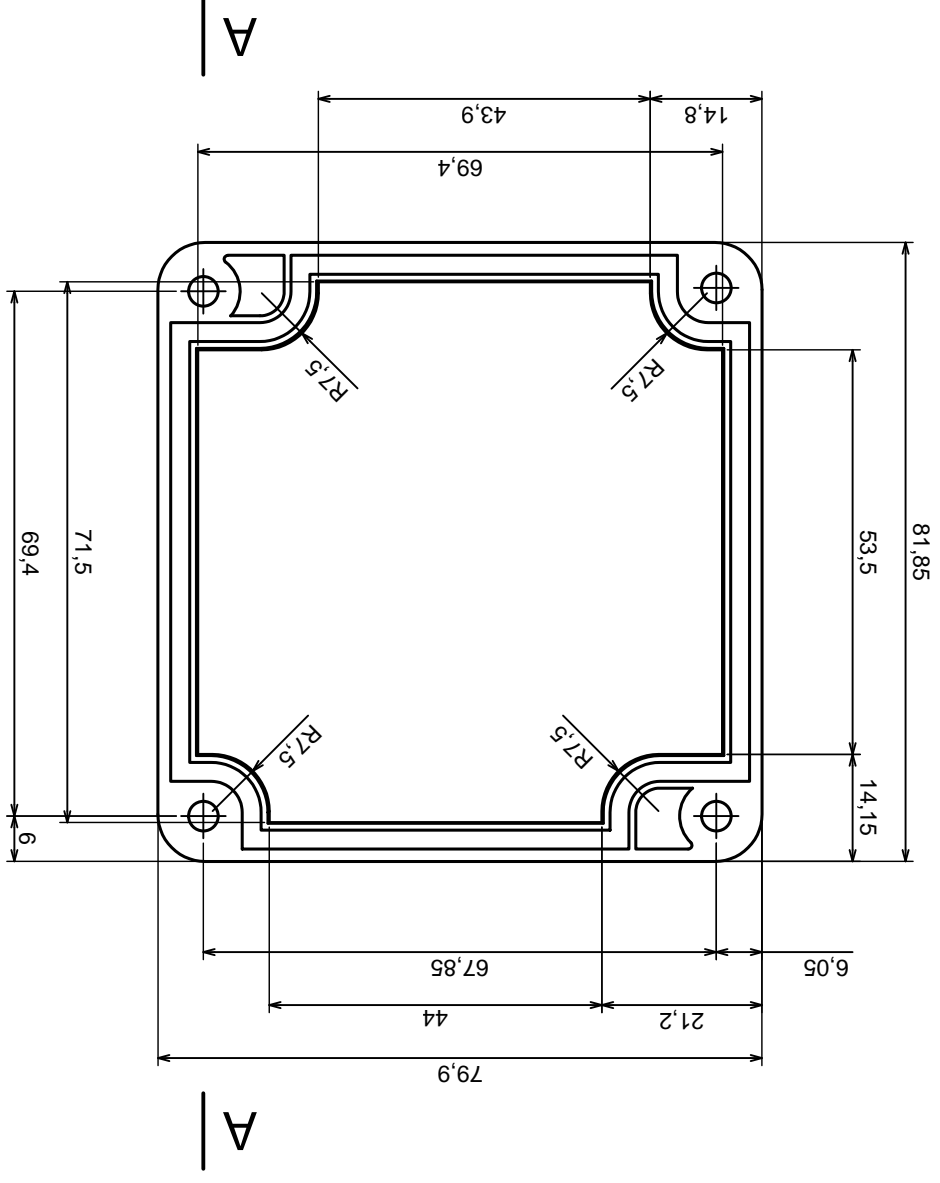

Tolerance: +/- 0,5

Material: PS, ABS

Scale 1:1

Format: A3

Product model
Enclosure Z111 - assembly

All rights reserved, Copyright Kradex 2016

All rights reserved, Copyright Kradex 2016

Product model Enclosure Z111 - base

Format: A3

Material: PS, ABS

Scale 1:1	Tolerance: +/- 0,5
Format: A3	Material: PS, ABS
Product model	Enclosure Z111 - cover
All rights reserved, Copyright Kradex 2016	

X-ON Electronics

Largest Supplier of Electrical and Electronic Components