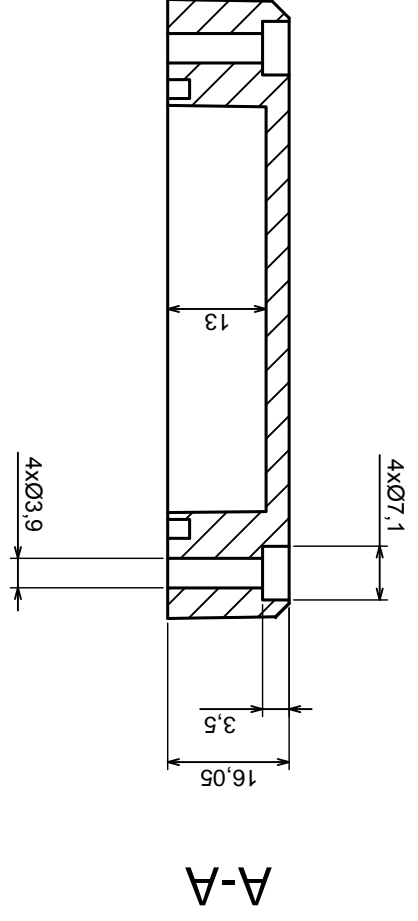

Tolerance: +/- 0,5

Material: PS, ABS

Scale 1:1

Format: A3

Product model
Enclosure Z111 - assembly

All rights reserved, Copyright Kradex 2016

All rights reserved, Copyright Kradex 2016

Product model Enclosure Z111 - base

Format: A3

Material: PS, ABS

Scale 1:1	Tolerance: +/- 0,5
Format: A3	Material: PS, ABS
Product model	Enclosure Z111 - cover
All rights reserved, Copyright Kradex 2016	

X-ON Electronics

Largest Supplier of Electrical and Electronic Components