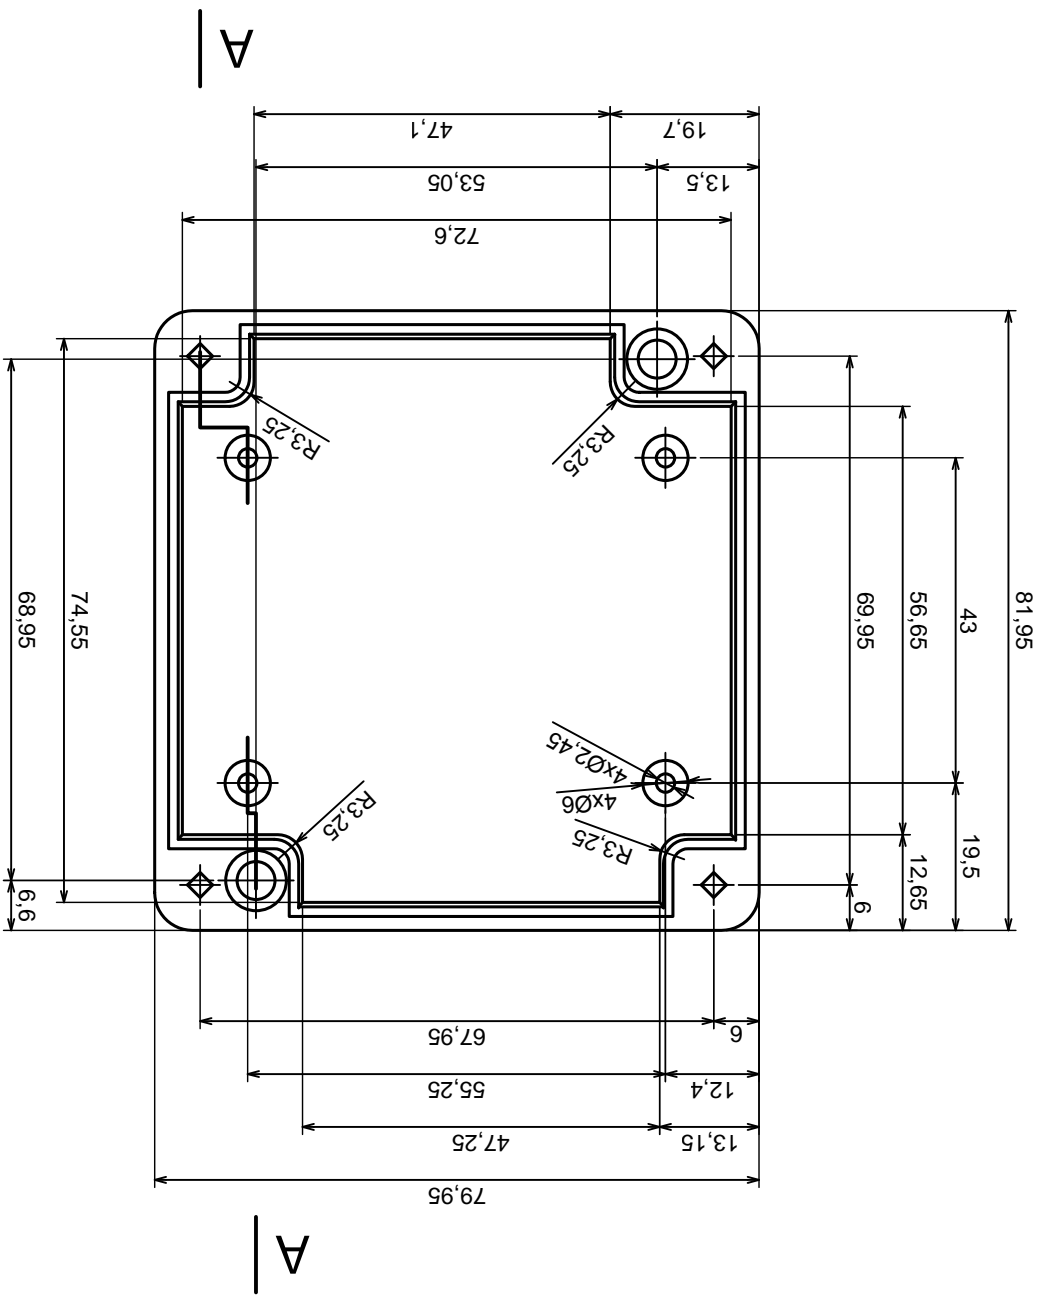

Tolerance: +/- 0,5

Material: PS, ABS

Scale 1:1

Format: A3

Product model
Enclosure Z111 - assembly

All rights reserved, Copyright Kradex 2016

All rights reserved, Copyright Kradex 2016

Product model Enclosure Z111 - base

Format: A3

Material: PS, ABS

Scale 1:1	Tolerance: +/- 0,5
Format: A3	Material: PS, ABS
Product model	Enclosure Z111 - cover
All rights reserved, Copyright Kradex 2016	

X-ON Electronics

Largest Supplier of Electrical and Electronic Components