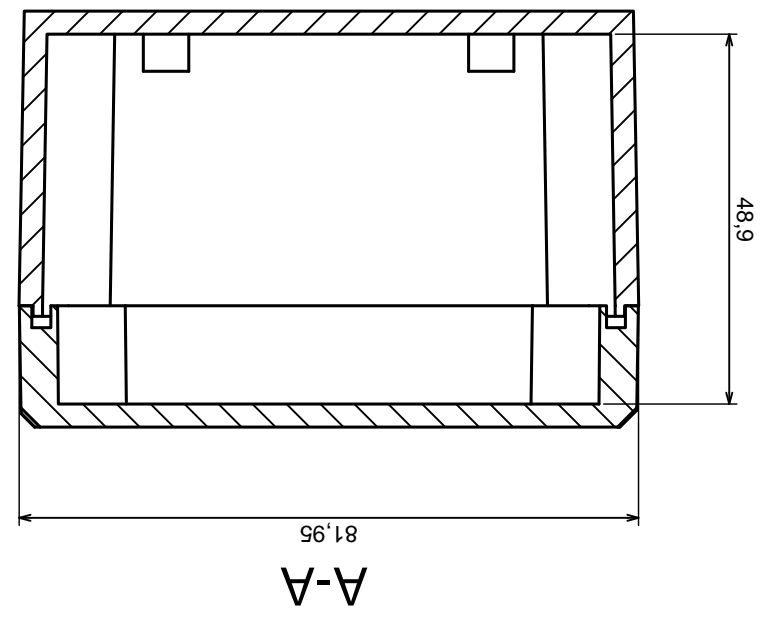

Tolerance: +/- 0,5

Material: PS, ABS

Scale 1:1

Format: A3

Product model
Enclosure Z111 - assembly

All rights reserved, Copyright Kradex 2016

All rights reserved, Copyright Kradex 2016

Product model Enclosure Z111 - base

Format: A3

Material: PS, ABS

Scale 1:1	Tolerance: +/- 0,5
Format: A3	Material: PS, ABS
Product model	Enclosure Z111 - cover
All rights reserved, Copyright Kradex 2016	

X-ON Electronics

Largest Supplier of Electrical and Electronic Components