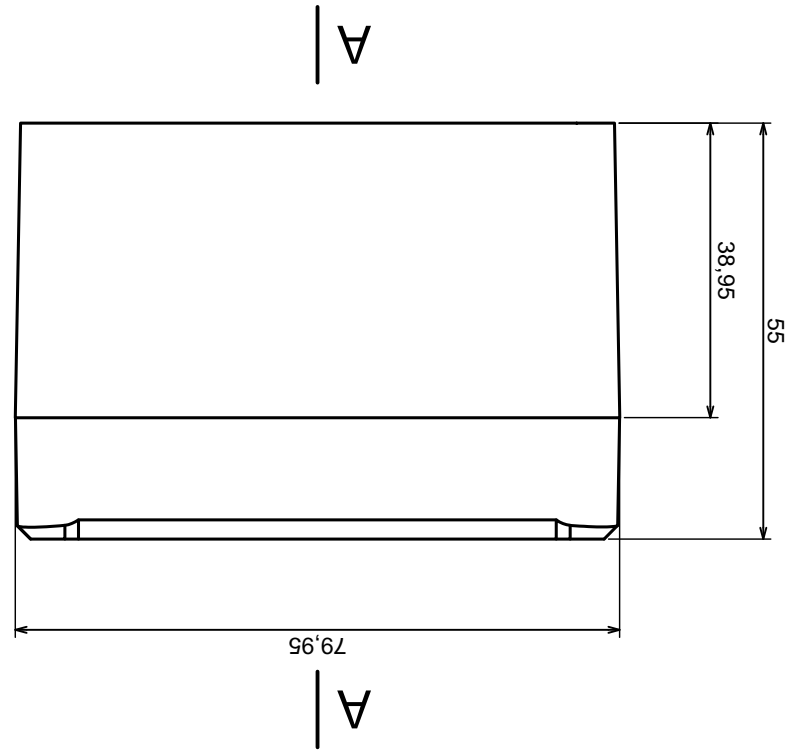

Tolerance: +/- 0,5

Material: PS, ABS

Scale 1:1

Format: A3

Product model
Enclosure Z111 - assembly

All rights reserved, Copyright Kradex 2016

All rights reserved, Copyright Kradex 2016

Product model Enclosure Z111 - base

Format: A3

Material: PS, ABS

Scale 1:1	Tolerance: +/- 0,5
Format: A3	Material: PS, ABS
Product model	Enclosure Z111 - cover
All rights reserved, Copyright Kradex 2016	

X-ON Electronics

Largest Supplier of Electrical and Electronic Components