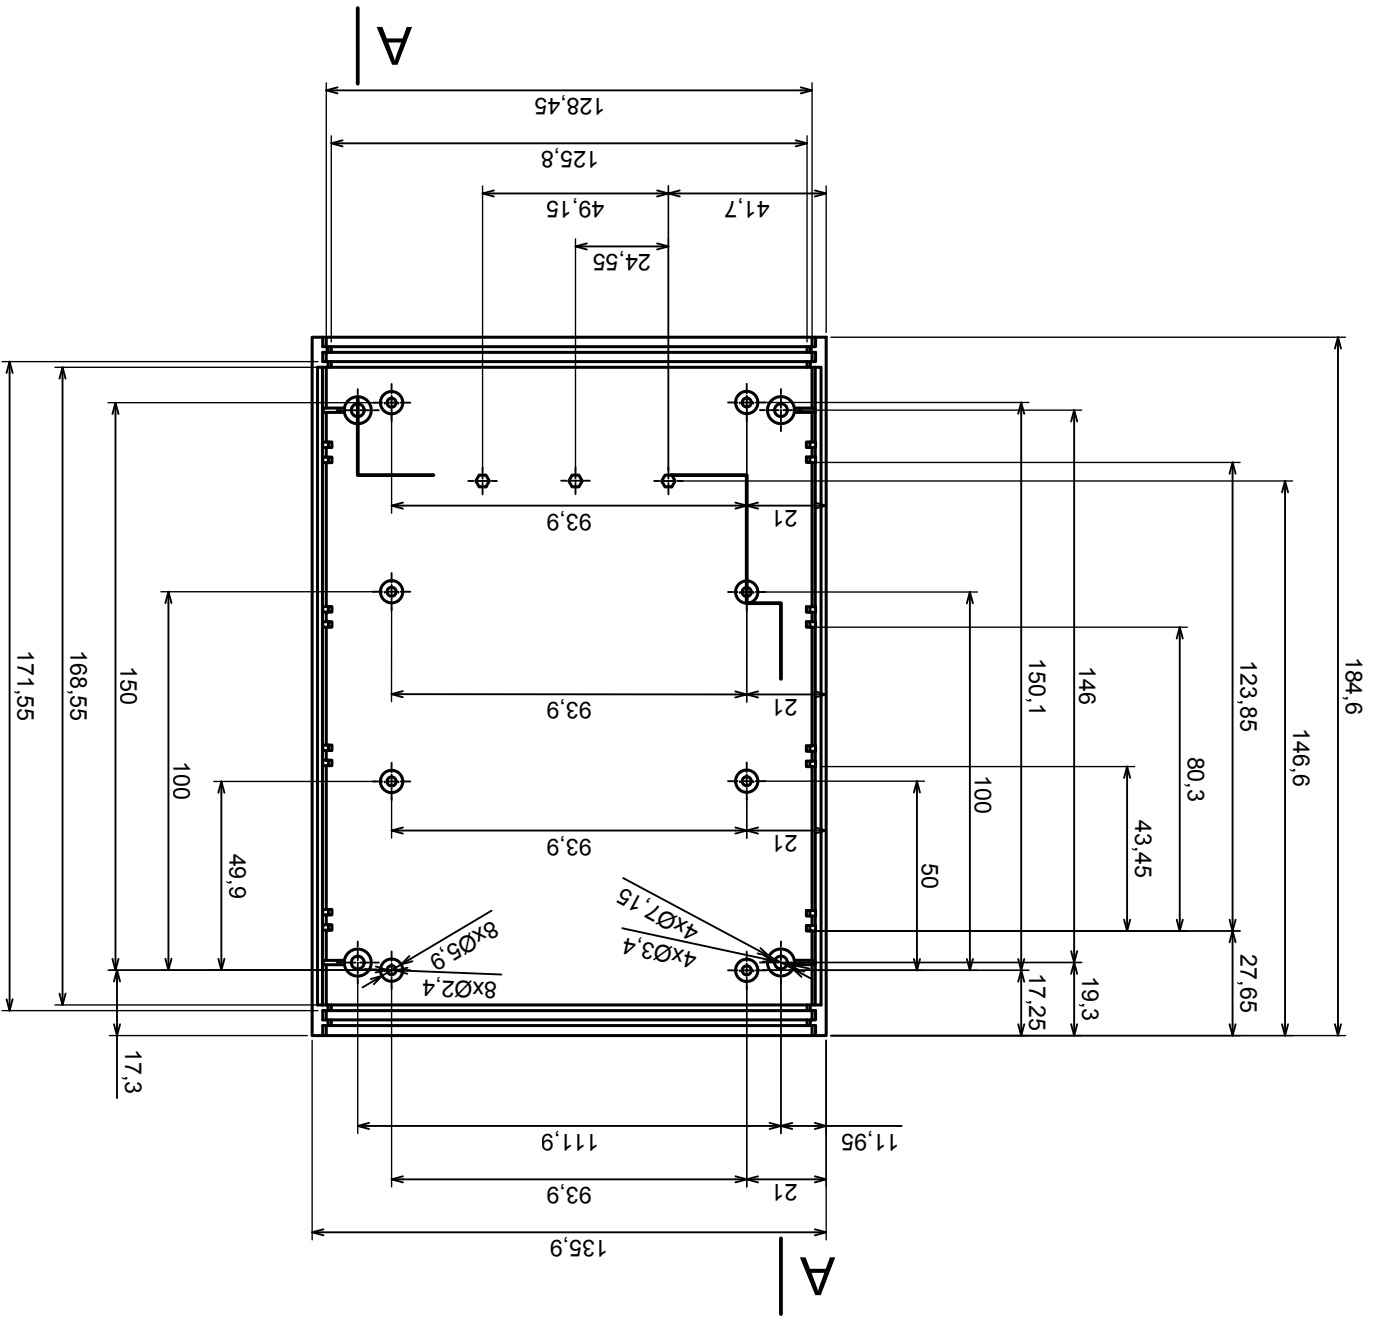

Tolerance: +/- 0.8

Material: PS, ABS

Scale 1:2

Format: A3

Product model  
Enclosure Z112 - assembly

All rights reserved, Copyright Kradex 2016

A-A

A

B (2:1)

All rights reserved, Copyright Kradex 2016

Product model Enclosure Z112 - base

Format: A3

Material: PS, ABS

Tolerance: +/- 0.8

B (2:1)

Scale 1:2		Tolerance: +/- 0,8
Format: A3		
Product model		Enclosure Z112 - cover
All rights reserved, Copyright Kradex 2016		

Tolerance: +/- 0.8

Material: PS, ABS

Scale 1:1

Format: A3

Product model  
Enclosure Z112 - board

All rights reserved, Copyright Kradex 2016

Scale 4:1		Tolerance: +/- 0,5
Format: A3		Material: PS, ABS
Product model		Enclosure Z112 - foot
All rights reserved, Copyright Kradex 2016		