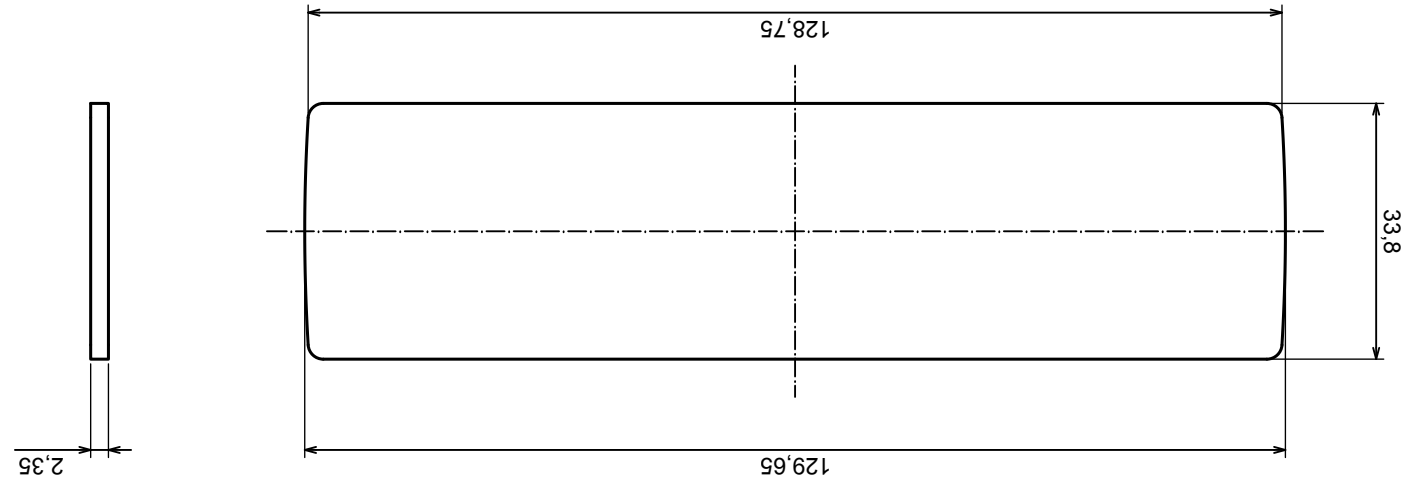

Tolerance: +/- 0.8

Material: PS, ABS

Scale 1:1

Format: A3

Product model  
Enclosure Z112 - board

All rights reserved, Copyright Kradex 2016

Scale 4:1		Tolerance: +/- 0,5
Format: A3		Material: PS, ABS
Product model		Enclosure Z112 - foot
All rights reserved, Copyright Kradex 2016		