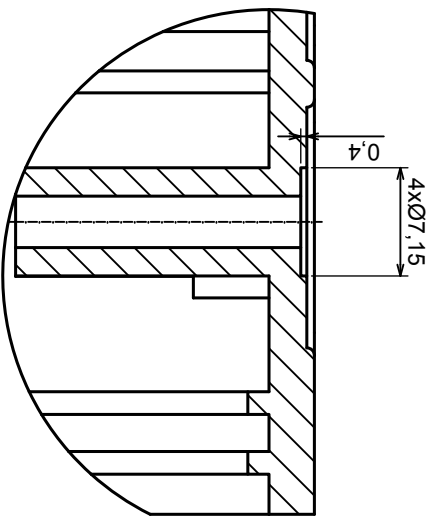

Tolerance: +/- 0.8

Material: PS, ABS

Scale 1:2

Format: A3

Product model  
Enclosure Z112 - assembly

All rights reserved, Copyright Kradex 2016

A-A

A

B (2:1)

All rights reserved, Copyright Kradex 2016

Product model Enclosure Z112 - base

Format: A3

Material: PS, ABS

Tolerance: +/- 0.8

B (2:1)

Scale 1:2		Tolerance: +/- 0,8
Format: A3		
Product model		Enclosure Z112 - cover
All rights reserved, Copyright Kradex 2016		

Tolerance: +/- 0.8

Material: PS, ABS

Scale 1:1

Format: A3

Product model  
Enclosure Z112 - board

All rights reserved, Copyright Kradex 2016

Scale 4:1		Tolerance: +/- 0,5
Format: A3		Material: PS, ABS
Product model		Enclosure Z112 - foot
All rights reserved, Copyright Kradex 2016		