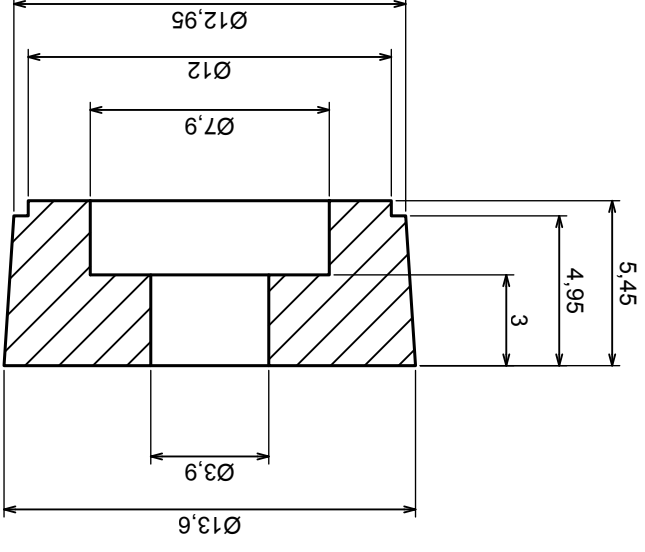

Tolerance: +/- 0.8

Material: PS, ABS

Scale 1:1

Format: A3

Product model  
Enclosure Z112 - board

All rights reserved, Copyright Kradex 2016

Scale 4:1		Tolerance: +/- 0,5
Format: A3		Material: PS, ABS
Product model		Enclosure Z112 - foot
All rights reserved, Copyright Kradex 2016		