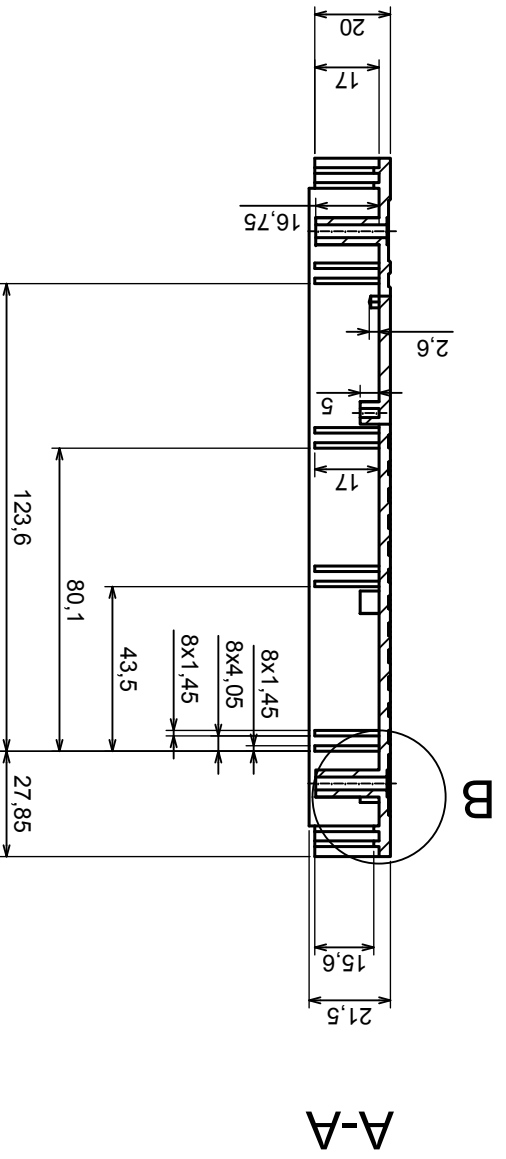

Tolerance: +/- 0.8

Material: PS, ABS

Scale 1:2

Format: A3

Product model  
Enclosure Z112 - assembly

All rights reserved, Copyright Kradex 2016

A-A

A

B (2:1)

All rights reserved, Copyright Kradex 2016

Product model Enclosure Z112 - base

Format: A3

Material: PS, ABS

Tolerance: +/- 0.8

B (2:1)

Scale 1:2		Tolerance: +/- 0,8
Format: A3		
Product model		Enclosure Z112 - cover
All rights reserved, Copyright Kradex 2016		

Tolerance: +/- 0.8

Material: PS, ABS

Scale 1:1

Format: A3

Product model  
Enclosure Z112 - board

All rights reserved, Copyright Kradex 2016

Scale 4:1		Tolerance: +/- 0,5
Format: A3		Material: PS, ABS
Product model		Enclosure Z112 - foot
All rights reserved, Copyright Kradex 2016		