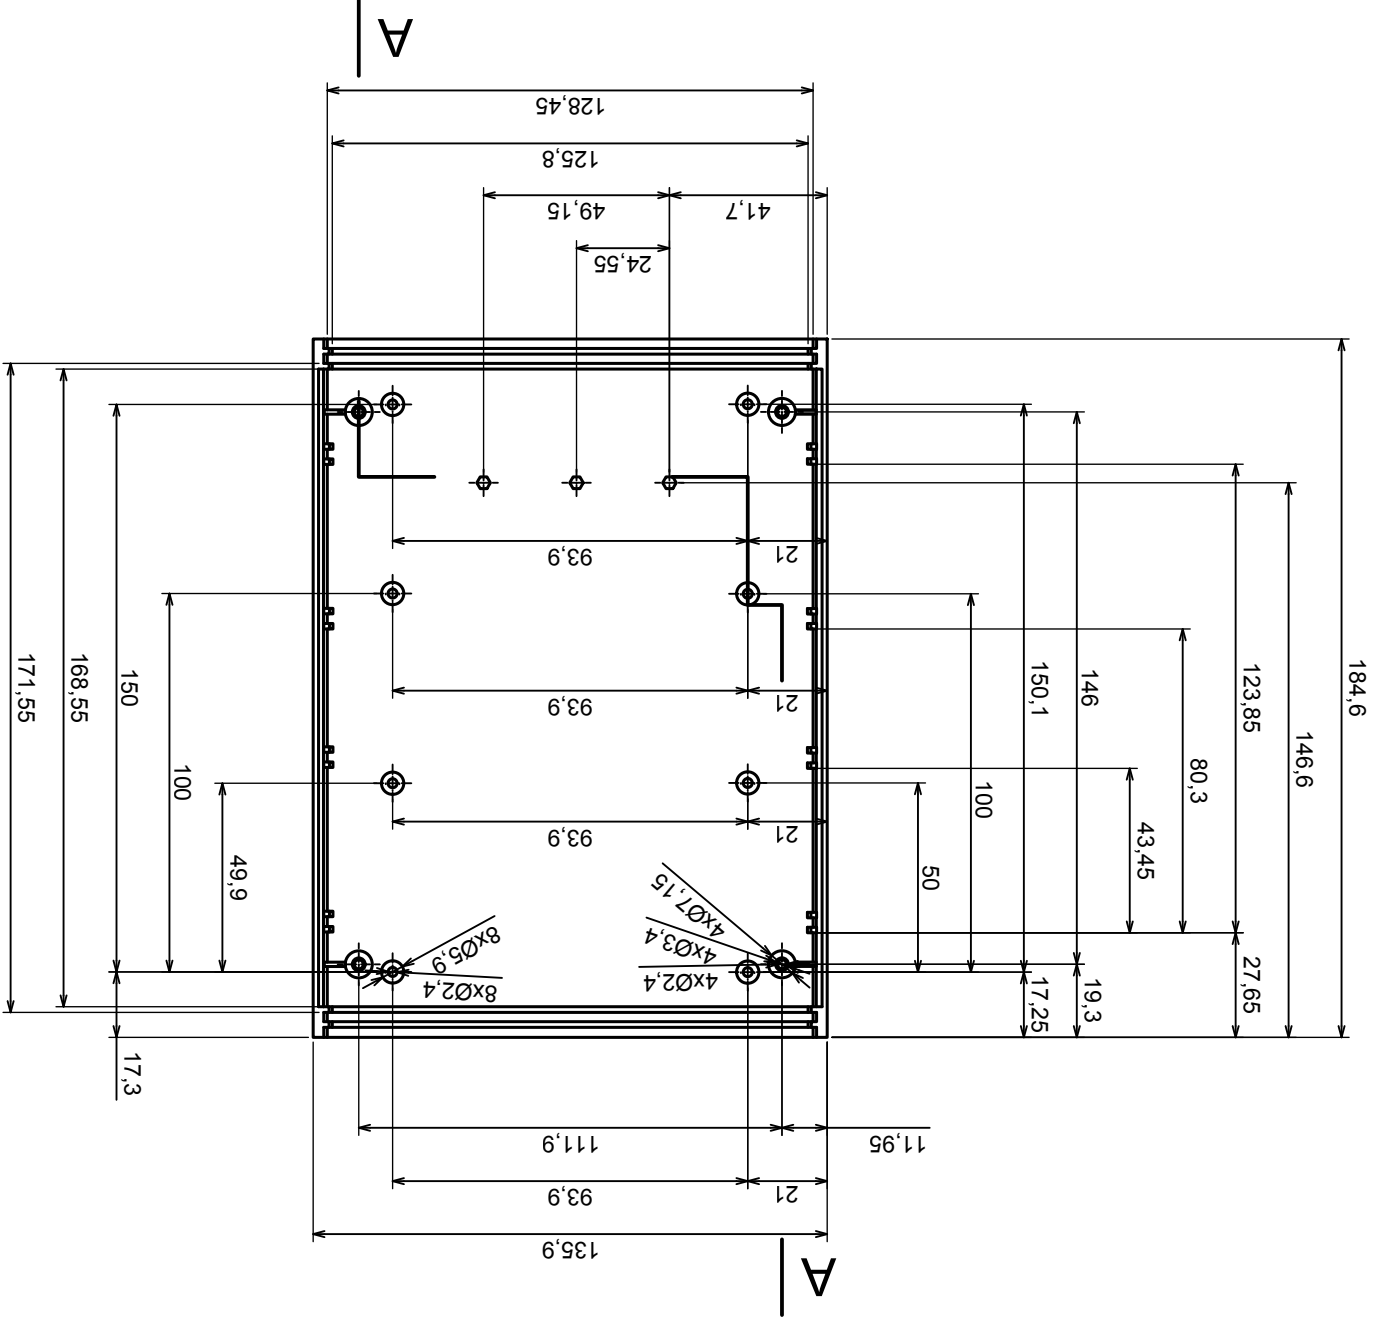

Tolerance: +/- 0.8

Material: PS, ABS

Scale 1:2

Format: A3

Product model  
Enclosure Z112 - assembly

All rights reserved, Copyright Kradex 2016

A-A

A

B (2:1)

All rights reserved, Copyright Kradex 2016

Product model Enclosure Z112 - base

Format: A3

Material: PS, ABS

Tolerance: +/- 0.8

B (2:1)

Scale 1:2		Tolerance: +/- 0,8
Format: A3		
Product model		Enclosure Z112 - cover
All rights reserved, Copyright Kradex 2016		

Tolerance: +/- 0.8

Material: PS, ABS

Scale 1:1

Format: A3

Product model  
Enclosure Z112 - board

All rights reserved, Copyright Kradex 2016

Scale 4:1		Tolerance: +/- 0,5
Format: A3		Material: PS, ABS
Product model		Enclosure Z112 - foot
All rights reserved, Copyright Kradex 2016		