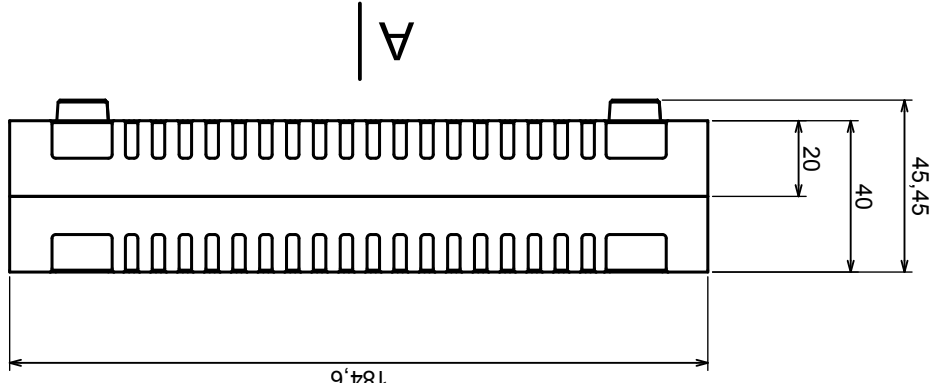

Tolerance: +/- 0.8

Material: PS, ABS

Scale 1:2

Format: A3

Product model  
Enclosure Z112 - assembly

All rights reserved, Copyright Kradex 2016

A-A

A

B (2:1)

All rights reserved, Copyright Kradex 2016

Product model Enclosure Z112 - base

Format: A3

Material: PS, ABS

Tolerance: +/- 0.8

B (2:1)

Scale 1:2		Tolerance: +/- 0,8
Format: A3		
Product model		Enclosure Z112 - cover
All rights reserved, Copyright Kradex 2016		

Tolerance: +/- 0.8

Material: PS, ABS

Scale 1:1

Format: A3

Product model  
Enclosure Z112 - board

All rights reserved, Copyright Kradex 2016

Scale 4:1		Tolerance: +/- 0,5
Format: A3		Material: PS, ABS
Product model		Enclosure Z112 - foot
All rights reserved, Copyright Kradex 2016		