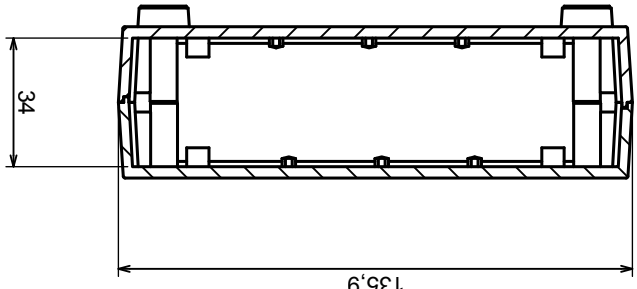

Tolerance: +/- 0.8

Material: PS, ABS

Scale 1:2

Format: A3

Product model  
Enclosure Z112 - assembly

All rights reserved, Copyright Kradex 2016

A-A

A

B (2:1)

All rights reserved, Copyright Kradex 2016

Product model Enclosure Z112 - base

Format: A3

Material: PS, ABS

Tolerance: +/- 0.8

B (2:1)

Scale 1:2		Tolerance: +/- 0,8
Format: A3		
Product model		Enclosure Z112 - cover
All rights reserved, Copyright Kradex 2016		

Tolerance: +/- 0.8

Material: PS, ABS

Scale 1:1

Format: A3

Product model  
Enclosure Z112 - board

All rights reserved, Copyright Kradex 2016

Scale 4:1		Tolerance: +/- 0,5
Format: A3		Material: PS, ABS
Product model		Enclosure Z112 - foot
All rights reserved, Copyright Kradex 2016		