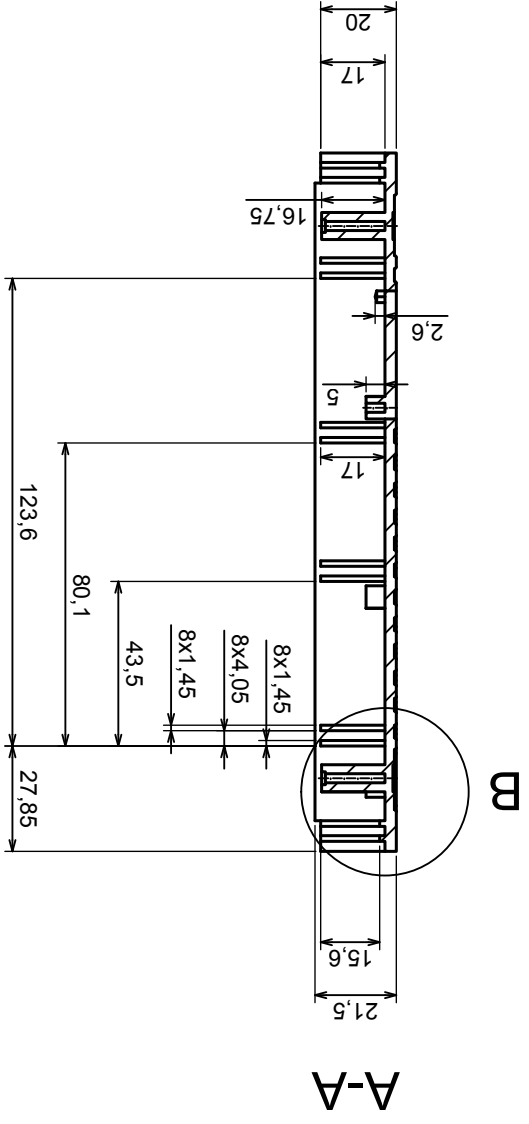

Tolerance: +/- 0.8

Material: PS, ABS

Scale 1:2

Format: A3

Product model  
Enclosure Z112 - assembly

All rights reserved, Copyright Kradex 2016

A-A

A

B (2:1)

All rights reserved, Copyright Kradex 2016

Product model Enclosure Z112 - base

Format: A3

Material: PS, ABS

Tolerance: +/- 0.8

B (2:1)

Scale 1:2		Tolerance: +/- 0,8
Format: A3		
Product model		Enclosure Z112 - cover
All rights reserved, Copyright Kradex 2016		

Tolerance: +/- 0.8

Material: PS, ABS

Scale 1:1

Format: A3

Product model  
Enclosure Z112 - board

All rights reserved, Copyright Kradex 2016

Scale 4:1		Tolerance: +/- 0,5
Format: A3		Material: PS, ABS
Product model		Enclosure Z112 - foot
All rights reserved, Copyright Kradex 2016		