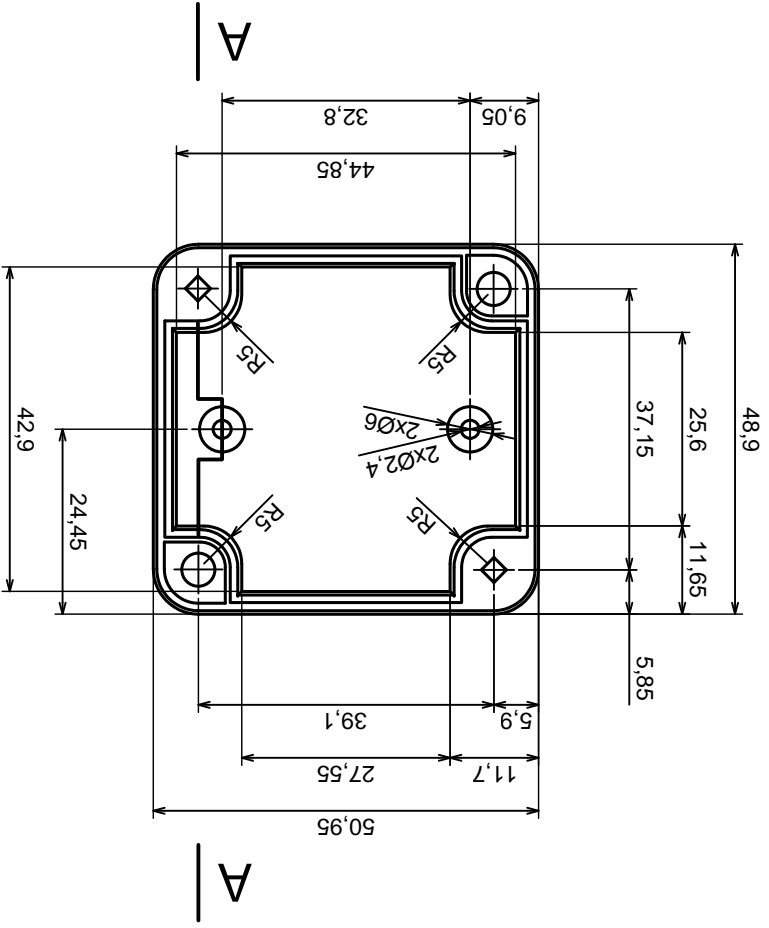

Tolerance: +/- 0.2

Material: PS, ABS

Scale 1:1

Format: A3

Product model
Enclosure Z116 - assembly

All rights reserved, Copyright Kradex 2016

	Tolerance: +/- 0.2	Scale 1:1
	Material: PS, ABS	Format: A3
Product model		Enclosure Z116 - base
All rights reserved, Copyright Kradex 2016		

All rights reserved, Copyright Kradex 2016

Product model Enclosure Z116 - cover

Format: A3

Material: PS, ABS

Tolerance: +/- 0,2

X-ON Electronics

Largest Supplier of Electrical and Electronic Components

Click to view similar products for [Enclosures, Boxes, & Cases](#) category: