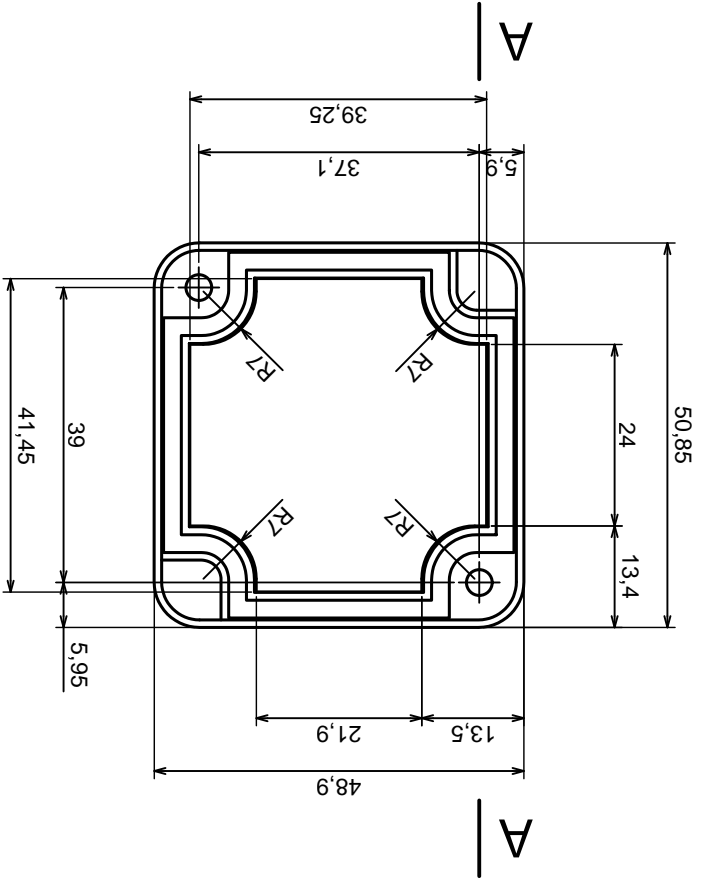

Tolerance: +/- 0.2

Material: PS, ABS

Scale 1:1

Format: A3

Product model
Enclosure Z116 - assembly

All rights reserved, Copyright Kradex 2016

	Tolerance: +/- 0.2	Scale 1:1
	Material: PS, ABS	Format: A3
Product model		Enclosure Z116 - base
All rights reserved, Copyright Kradex 2016		

All rights reserved, Copyright Kradex 2016

Product model Enclosure Z116 - cover

Format: A3

Material: PS, ABS

Tolerance: +/- 0,2

X-ON Electronics

Largest Supplier of Electrical and Electronic Components

Click to view similar products for [Enclosures, Boxes, & Cases](#) category: