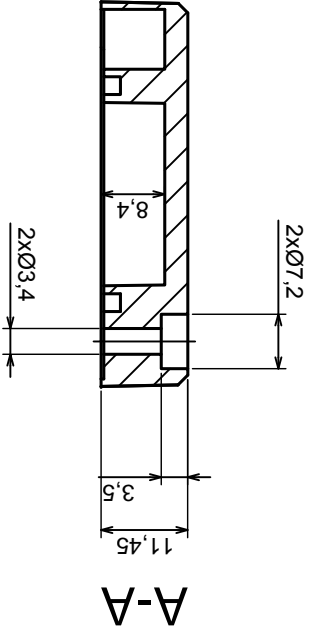

Tolerance: +/- 0.2

Material: PS, ABS

Scale 1:1

Format: A3

Product model
Enclosure Z116 - assembly

All rights reserved, Copyright Kradex 2016

	Tolerance: +/- 0.2	Scale 1:1
	Material: PS, ABS	Format: A3
Product model		Enclosure Z116 - base
All rights reserved, Copyright Kradex 2016		

All rights reserved, Copyright Kradex 2016

Product model Enclosure Z116 - cover

Format: A3

Material: PS, ABS

Tolerance: +/- 0,2

X-ON Electronics

Largest Supplier of Electrical and Electronic Components

Click to view similar products for [Enclosures, Boxes, & Cases](#) category: