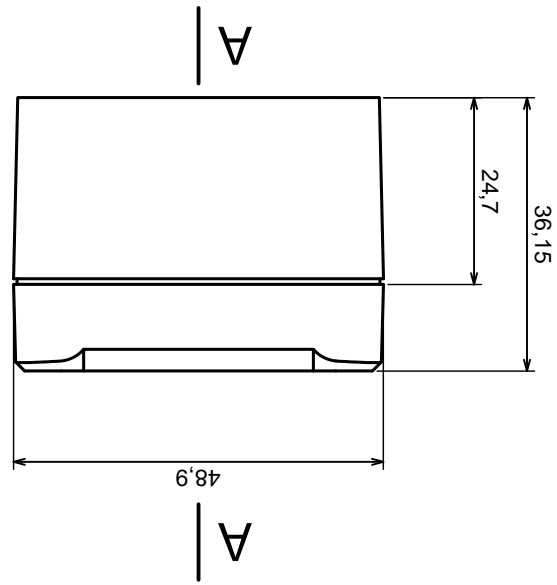

Tolerance: +/- 0.2

Material: PS, ABS

Scale 1:1

Format: A3

Product model
Enclosure Z116 - assembly

All rights reserved, Copyright Kradex 2016

	Tolerance: +/- 0.2	Scale 1:1
	Material: PS, ABS	Format: A3
Product model		Enclosure Z116 - base
All rights reserved, Copyright Kradex 2016		

All rights reserved, Copyright Kradex 2016

Product model Enclosure Z116 - cover

Format: A3

Material: PS, ABS

Tolerance: +/- 0,2

X-ON Electronics

Largest Supplier of Electrical and Electronic Components

Click to view similar products for [Enclosures, Boxes, & Cases](#) category: