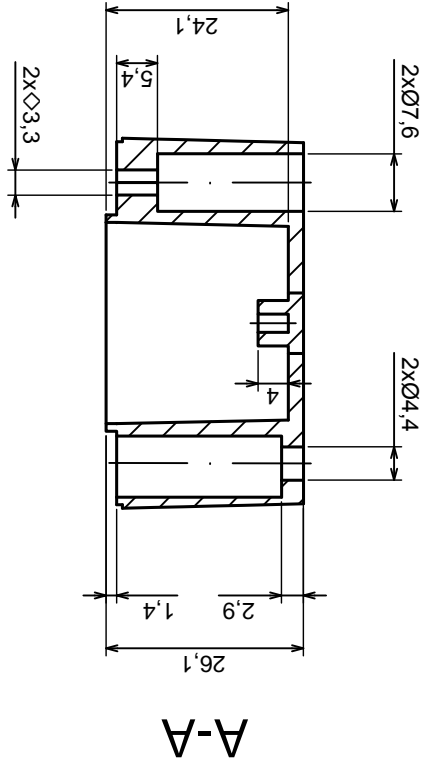

Tolerance: +/- 0.2

Material: PS, ABS

Scale 1:1

Format: A3

Product model
Enclosure Z116 - assembly

All rights reserved, Copyright Kradex 2016

	Tolerance: +/- 0.2	Scale 1:1
	Material: PS, ABS	Format: A3
Product model		Enclosure Z116 - base
All rights reserved, Copyright Kradex 2016		

All rights reserved, Copyright Kradex 2016

Product model Enclosure Z116 - cover

Format: A3

Material: PS, ABS

Tolerance: +/- 0,2

X-ON Electronics

Largest Supplier of Electrical and Electronic Components

Click to view similar products for [Enclosures, Boxes, & Cases](#) category: