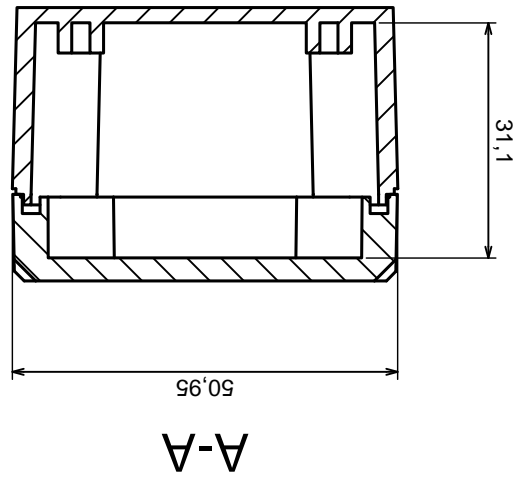

Tolerance: +/- 0.2

Material: PS, ABS

Scale 1:1

Format: A3

Product model
Enclosure Z116 - assembly

All rights reserved, Copyright Kradex 2016

	Tolerance: +/- 0.2	Scale 1:1
	Material: PS, ABS	Format: A3
Product model		Enclosure Z116 - base
All rights reserved, Copyright Kradex 2016		

All rights reserved, Copyright Kradex 2016

Product model Enclosure Z116 - cover

Format: A3

Material: PS, ABS

Tolerance: +/- 0,2

X-ON Electronics

Largest Supplier of Electrical and Electronic Components

Click to view similar products for [Enclosures, Boxes, & Cases](#) category: