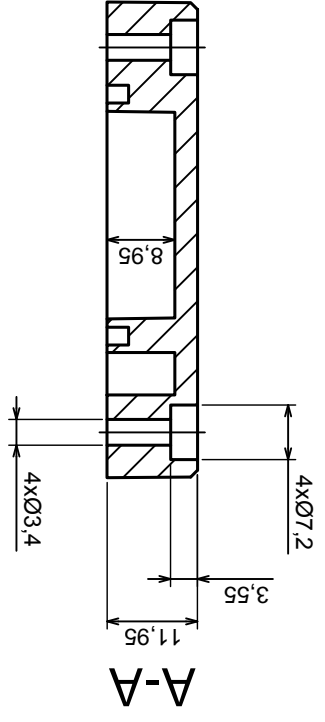

Tolerance: +/- 0.2

Material: PS, ABS

Scale 1:1

Format: A3

Product model  
Enclosure Z117 - assembly

All rights reserved, Copyright Kradex 2016

A-A

A

All rights reserved, Copyright Kradex 2016

Product model Enclosure Z117 - base

Format: A3

Material: PS, ABS

Tolerance: +/- 0.2

All rights reserved, Copyright Kradex 2016

Product model Enclosure Z117 - cover