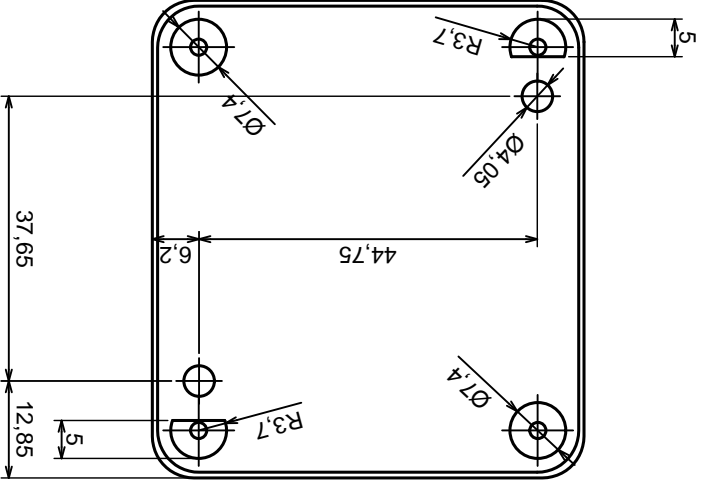

Tolerance: +/- 0.2

Material: PS, ABS

Scale 1:1

Format: A3

Product model  
Enclosure Z117 - assembly

All rights reserved, Copyright Kradex 2016

A-A

A

All rights reserved, Copyright Kradex 2016

Product model Enclosure Z117 - base

Format: A3

Material: PS, ABS

Tolerance: +/- 0.2

All rights reserved, Copyright Kradex 2016

Product model Enclosure Z117 - cover