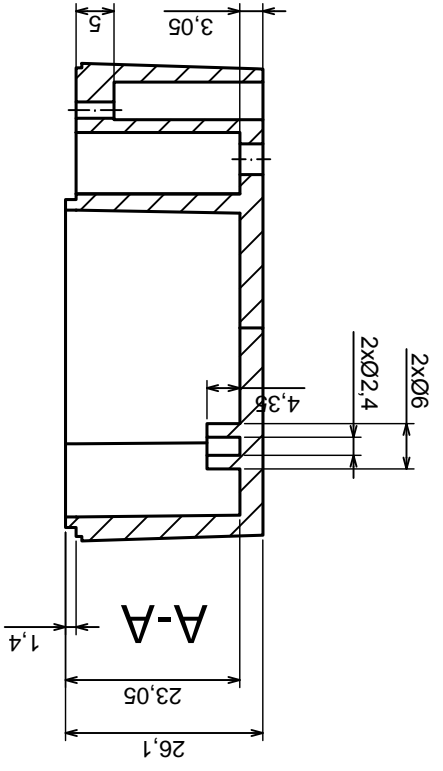

Tolerance: +/- 0.2

Material: PS, ABS

Scale 1:1

Format: A3

Product model  
Enclosure Z117 - assembly

All rights reserved, Copyright Kradex 2016

A-A

A

All rights reserved, Copyright Kradex 2016

Product model Enclosure Z117 - base

Format: A3

Material: PS, ABS

Tolerance: +/- 0.2

All rights reserved, Copyright Kradex 2016

Product model Enclosure Z117 - cover