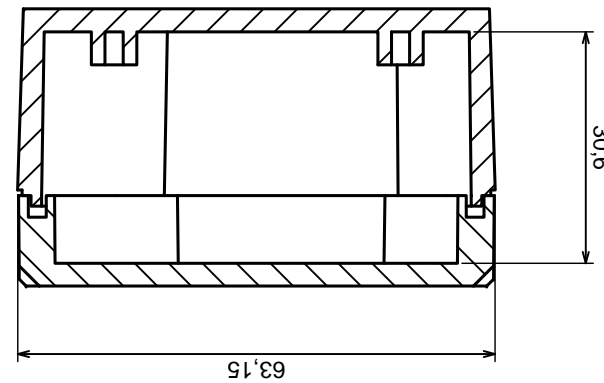

Tolerance: +/- 0.2

Material: PS, ABS

Scale 1:1

Format: A3

Product model  
Enclosure Z117 - assembly

All rights reserved, Copyright Kradex 2016

A-A

A

All rights reserved, Copyright Kradex 2016

Product model Enclosure Z117 - base

Format: A3

Material: PS, ABS

Tolerance: +/- 0.2

All rights reserved, Copyright Kradex 2016

Product model Enclosure Z117 - cover