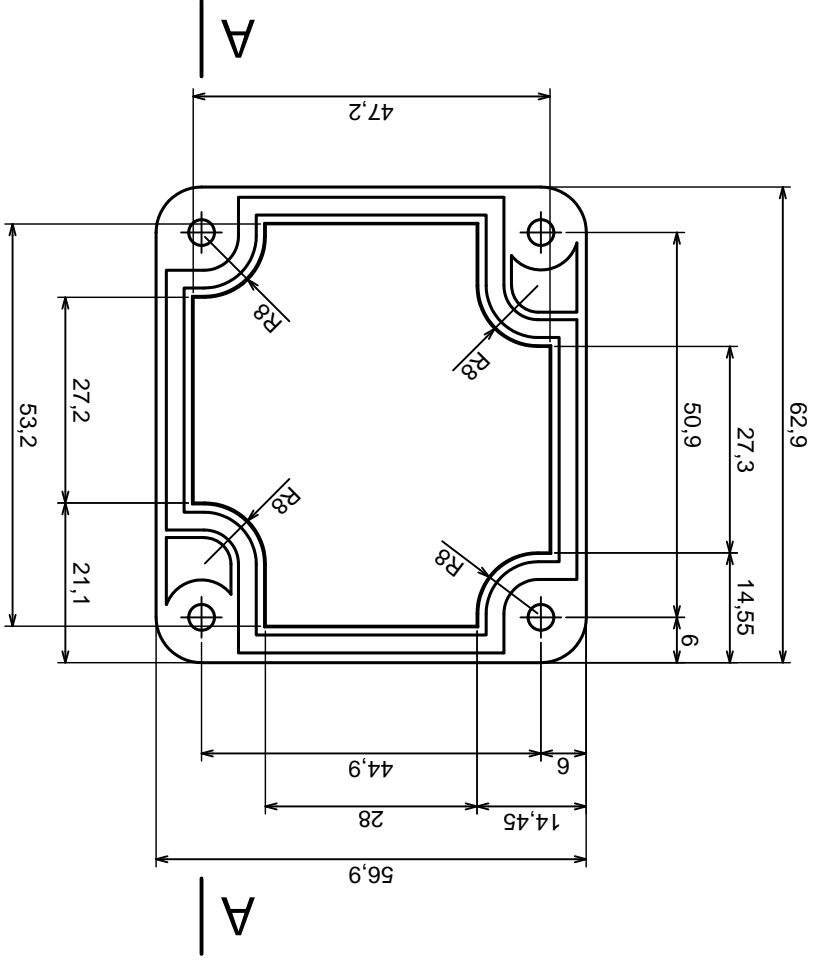

All rights reserved, Copyright Kradex 2016

Product model Enclosure Z117 - cover

Format: A3

Material: PS, ABS

Tolerance: +/- 0.2