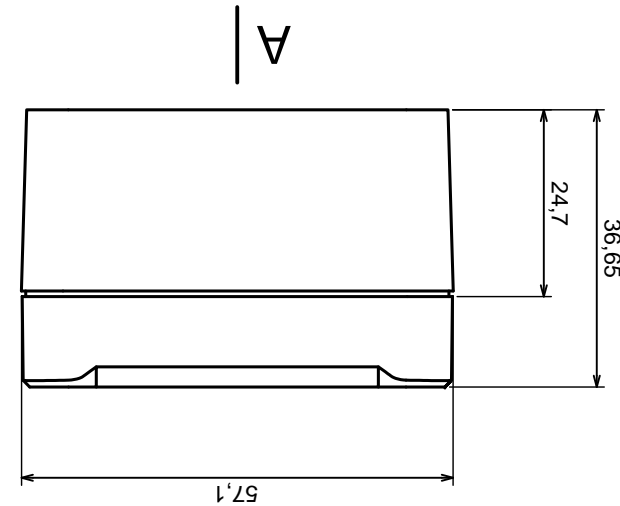

Tolerance: +/- 0.2

Material: PS, ABS

Scale 1:1

Format: A3

Product model  
Enclosure Z117 - assembly

All rights reserved, Copyright Kradex 2016

A-A

A

All rights reserved, Copyright Kradex 2016

Product model Enclosure Z117 - base

Format: A3

Material: PS, ABS

Tolerance: +/- 0.2

All rights reserved, Copyright Kradex 2016

Product model Enclosure Z117 - cover