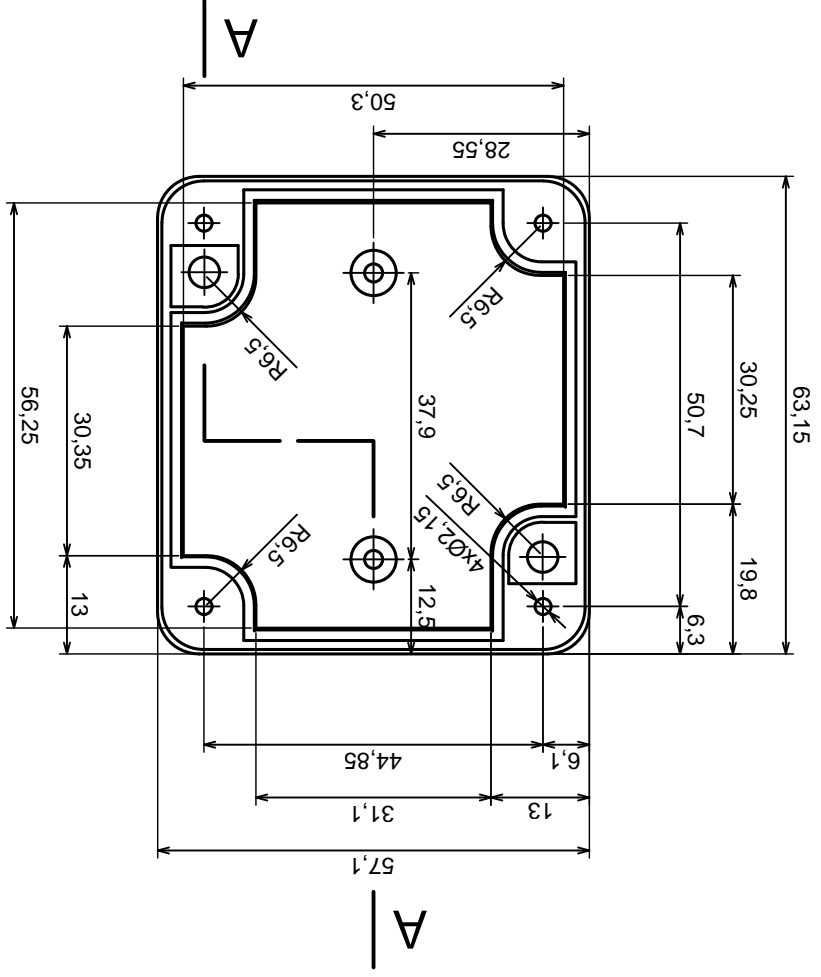

Tolerance: +/- 0.2

Material: PS, ABS

Scale 1:1

Format: A3

Product model  
Enclosure Z117 - assembly

All rights reserved, Copyright Kradex 2016

A-A

A

All rights reserved, Copyright Kradex 2016

Product model Enclosure Z117 - base

Format: A3

Material: PS, ABS

Tolerance: +/- 0.2

All rights reserved, Copyright Kradex 2016

Product model Enclosure Z117 - cover