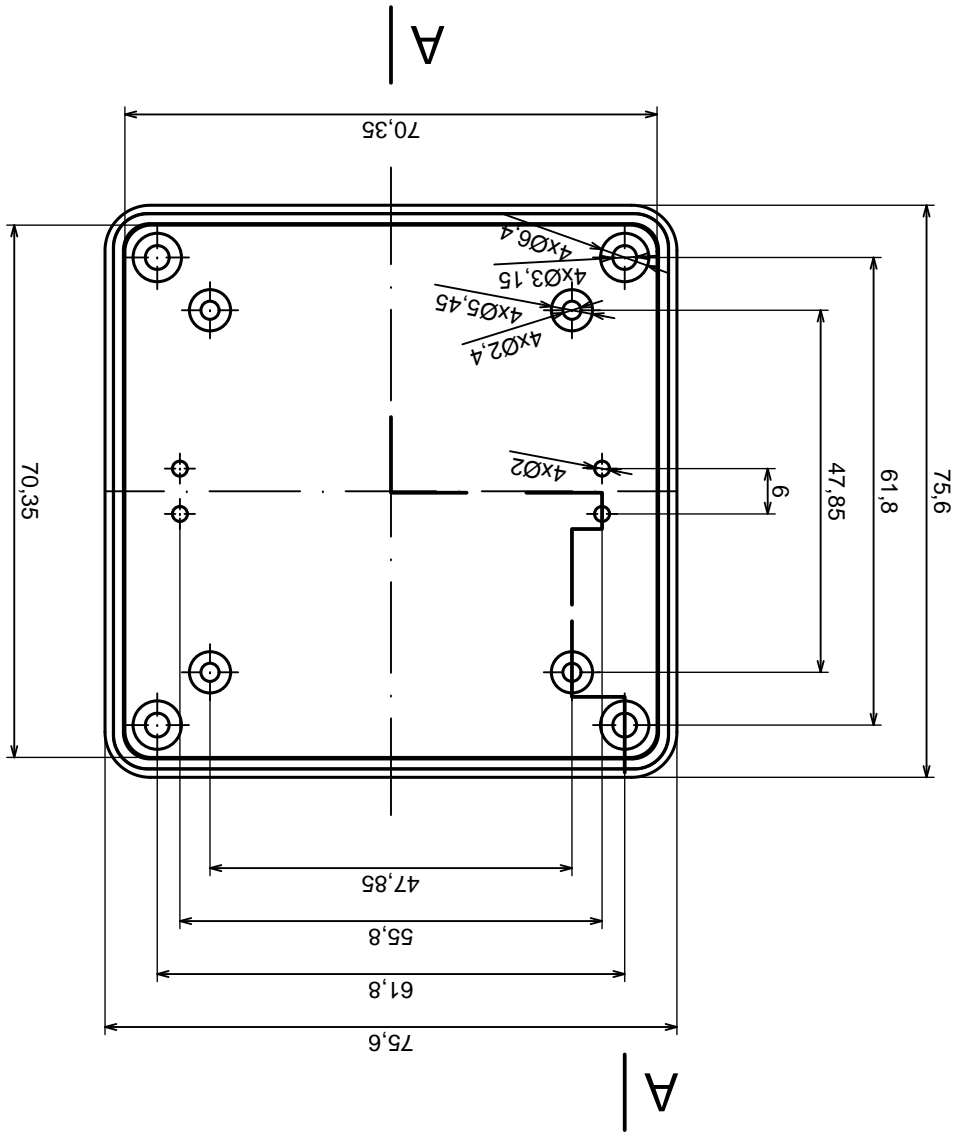

Tolerance: +/- 0.5

Material: PS, ABS

Scale 1:1

Format: A3

Product model  
Enclosure Z123 - assembly

All rights reserved, Copyright Kradex 2016

	Tolerance: +/- 0,5	Scale 1:1
	Material: PS, ABS	Format: A3
Product model		Enclosure Z123 - base
All rights reserved, Copyright Kradex 2016		

Tolerance: +/- 0.5

Material: PS, ABS

Product model  
Enclosure Z123 - cover

All rights reserved, Copyright Kradex 2016

A-A

A