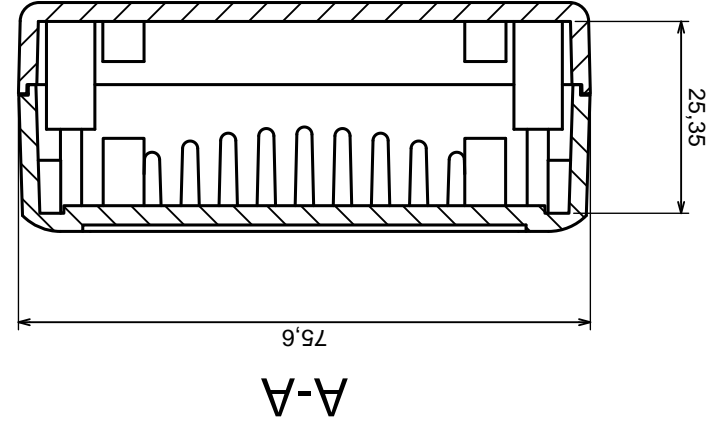

Tolerance: +/- 0.5

Material: PS, ABS

Scale 1:1

Format: A3

Product model  
Enclosure Z123 - assembly

All rights reserved, Copyright Kradex 2016

	Tolerance: +/- 0,5	Scale 1:1
	Material: PS, ABS	Format: A3
Product model		Enclosure Z123 - base
All rights reserved, Copyright Kradex 2016		

Tolerance: +/- 0.5

Material: PS, ABS

Product model  
Enclosure Z123 - cover

All rights reserved, Copyright Kradex 2016

A-A

A