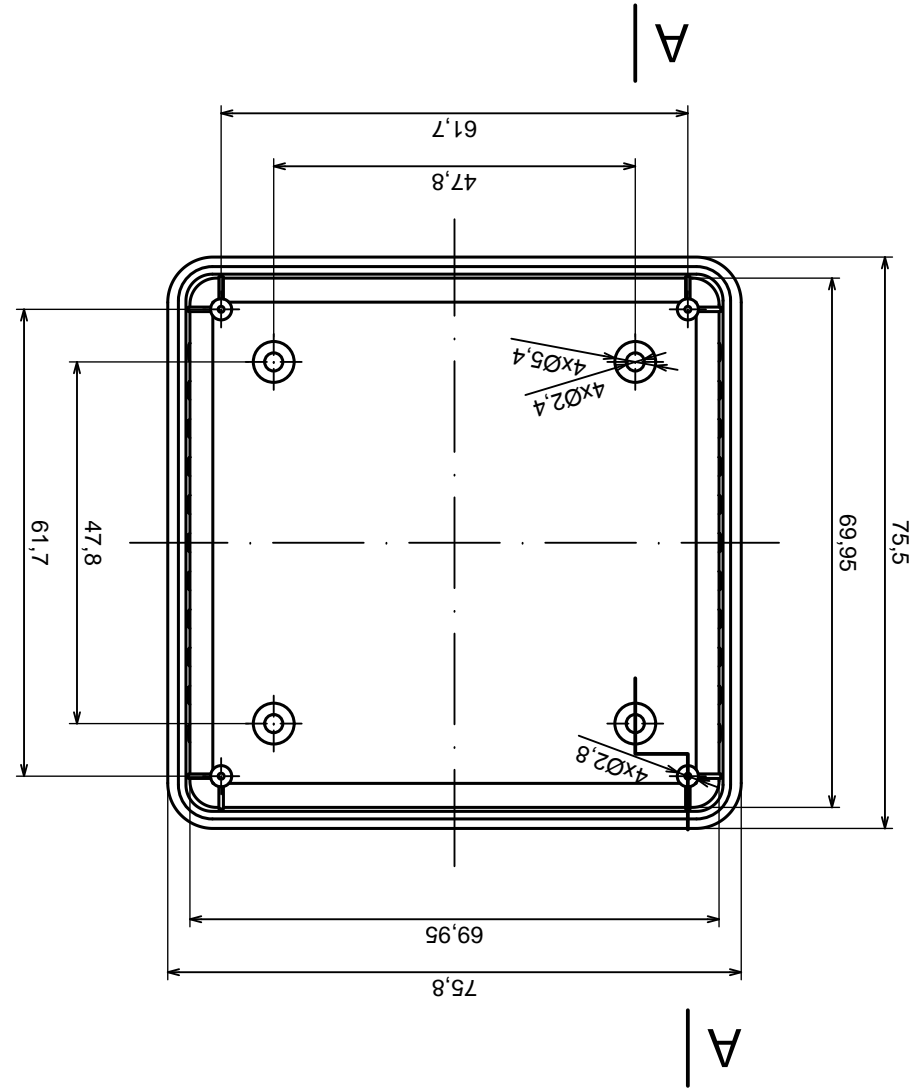

Tolerance: +/- 0.5

Material: PS, ABS

Scale 1:1

Format: A3

Product model  
Enclosure Z123 - assembly

All rights reserved, Copyright Kradex 2016

	Tolerance: +/- 0,5	Scale 1:1
	Material: PS, ABS	Format: A3
Product model		Enclosure Z123 - base
All rights reserved, Copyright Kradex 2016		

Tolerance: +/- 0.5

Material: PS, ABS

Product model  
Enclosure Z123 - cover

All rights reserved, Copyright Kradex 2016

A-A

A