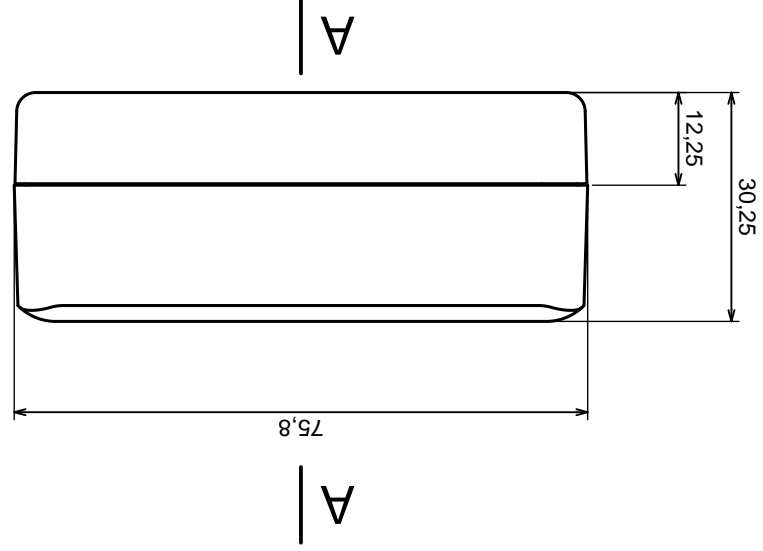

Tolerance: +/- 0.5

Material: PS, ABS

Scale 1:1

Format: A3

Product model  
Enclosure Z123 - assembly

All rights reserved, Copyright Kradex 2016

	Tolerance: +/- 0,5	Scale 1:1
	Material: PS, ABS	Format: A3
Product model		Enclosure Z123 - base
All rights reserved, Copyright Kradex 2016		

Tolerance: +/- 0.5

Material: PS, ABS

Product model  
Enclosure Z123 - cover

All rights reserved, Copyright Kradex 2016

A-A

A