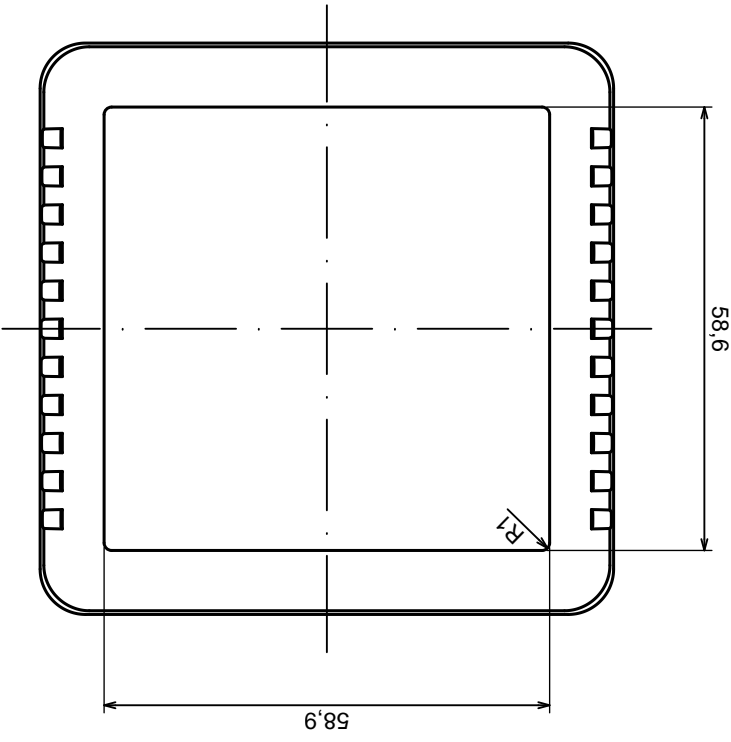

Tolerance: +/- 0.5

Material: PS, ABS

Scale 1:1

Format: A3

Product model  
Enclosure Z123 - assembly

All rights reserved, Copyright Kradex 2016

	Tolerance: +/- 0,5	Scale 1:1
	Material: PS, ABS	Format: A3
Product model		Enclosure Z123 - base
All rights reserved, Copyright Kradex 2016		

Tolerance: +/- 0.5

Material: PS, ABS

Product model  
Enclosure Z123 - cover

All rights reserved, Copyright Kradex 2016

A-A

A