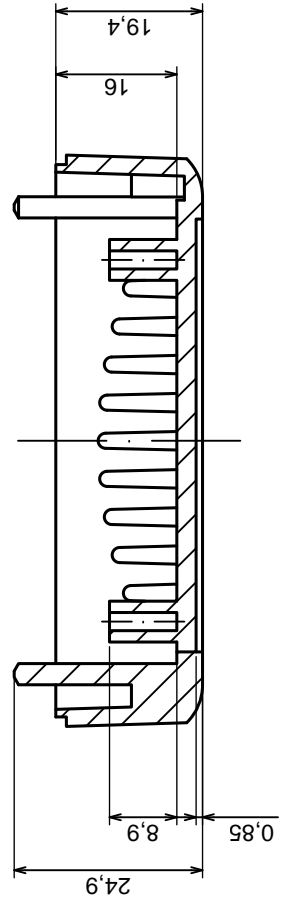

Tolerance: +/- 0.5

Material: PS, ABS

Scale 1:1

Format: A3

Product model  
Enclosure Z123 - assembly

All rights reserved, Copyright Kradex 2016

	Tolerance: +/- 0,5	Scale 1:1
	Material: PS, ABS	Format: A3
Product model		Enclosure Z123 - base
All rights reserved, Copyright Kradex 2016		

Tolerance: +/- 0.5

Material: PS, ABS

Product model  
Enclosure Z123 - cover

All rights reserved, Copyright Kradex 2016

A-A

A