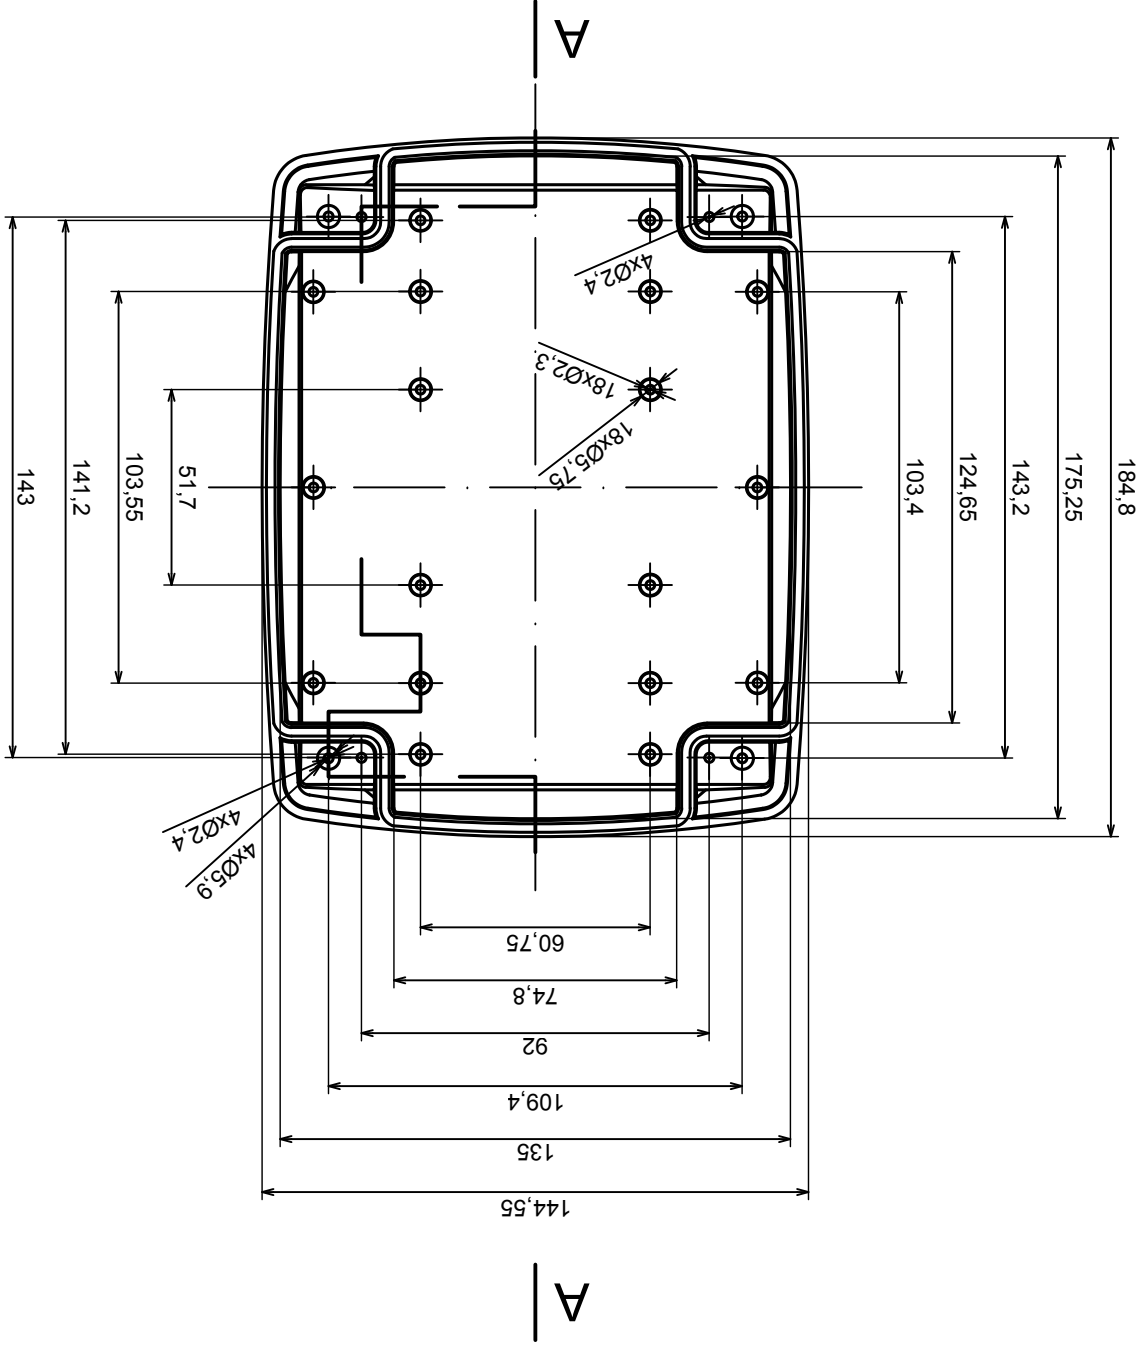

Tolerance: +/- 0.5

Material: PS, ABS

Product model: Enclosure Z124 - Cover

All rights reserved, Copyright Kradex 2017