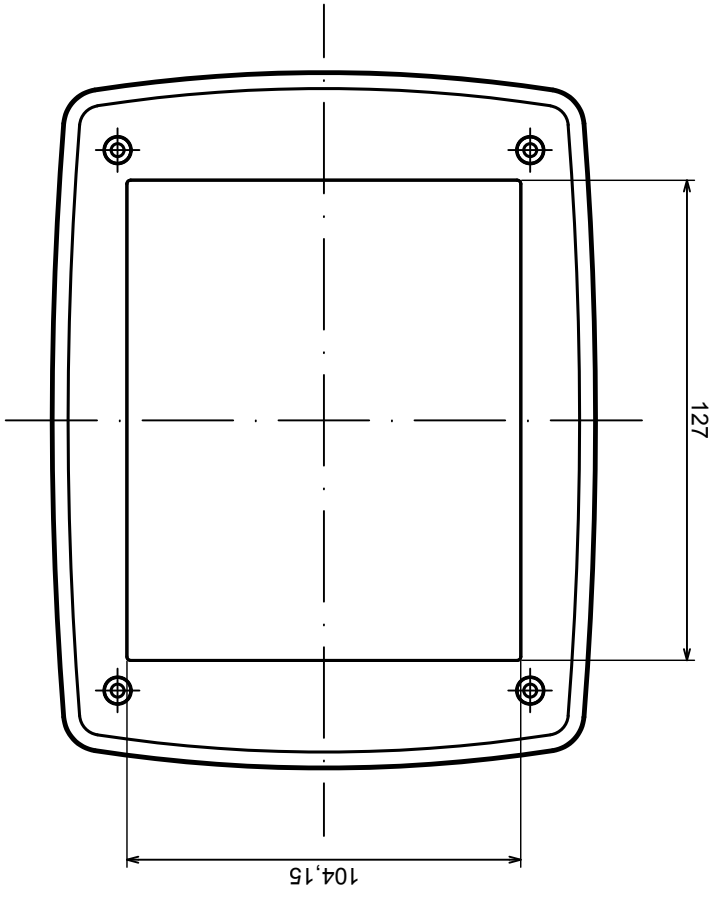

Tolerance: +/- 0.5

Material: PS, ABS

Scale 1:2

Format: A3

Product model
Enclosure Z124 - Assembly

All rights reserved, Copyright Kradex 2017

A-A

A

A

Scale 1:2	Tolerance: +/- 0,5
Format: A3	Material: PS, ABS
Product model	Enclosure Z124 - Base

All rights reserved, Copyright Kradex 2017

Tolerance: +/- 0.5

Material: PS, ABS

Product model: Enclosure Z124 - Cover