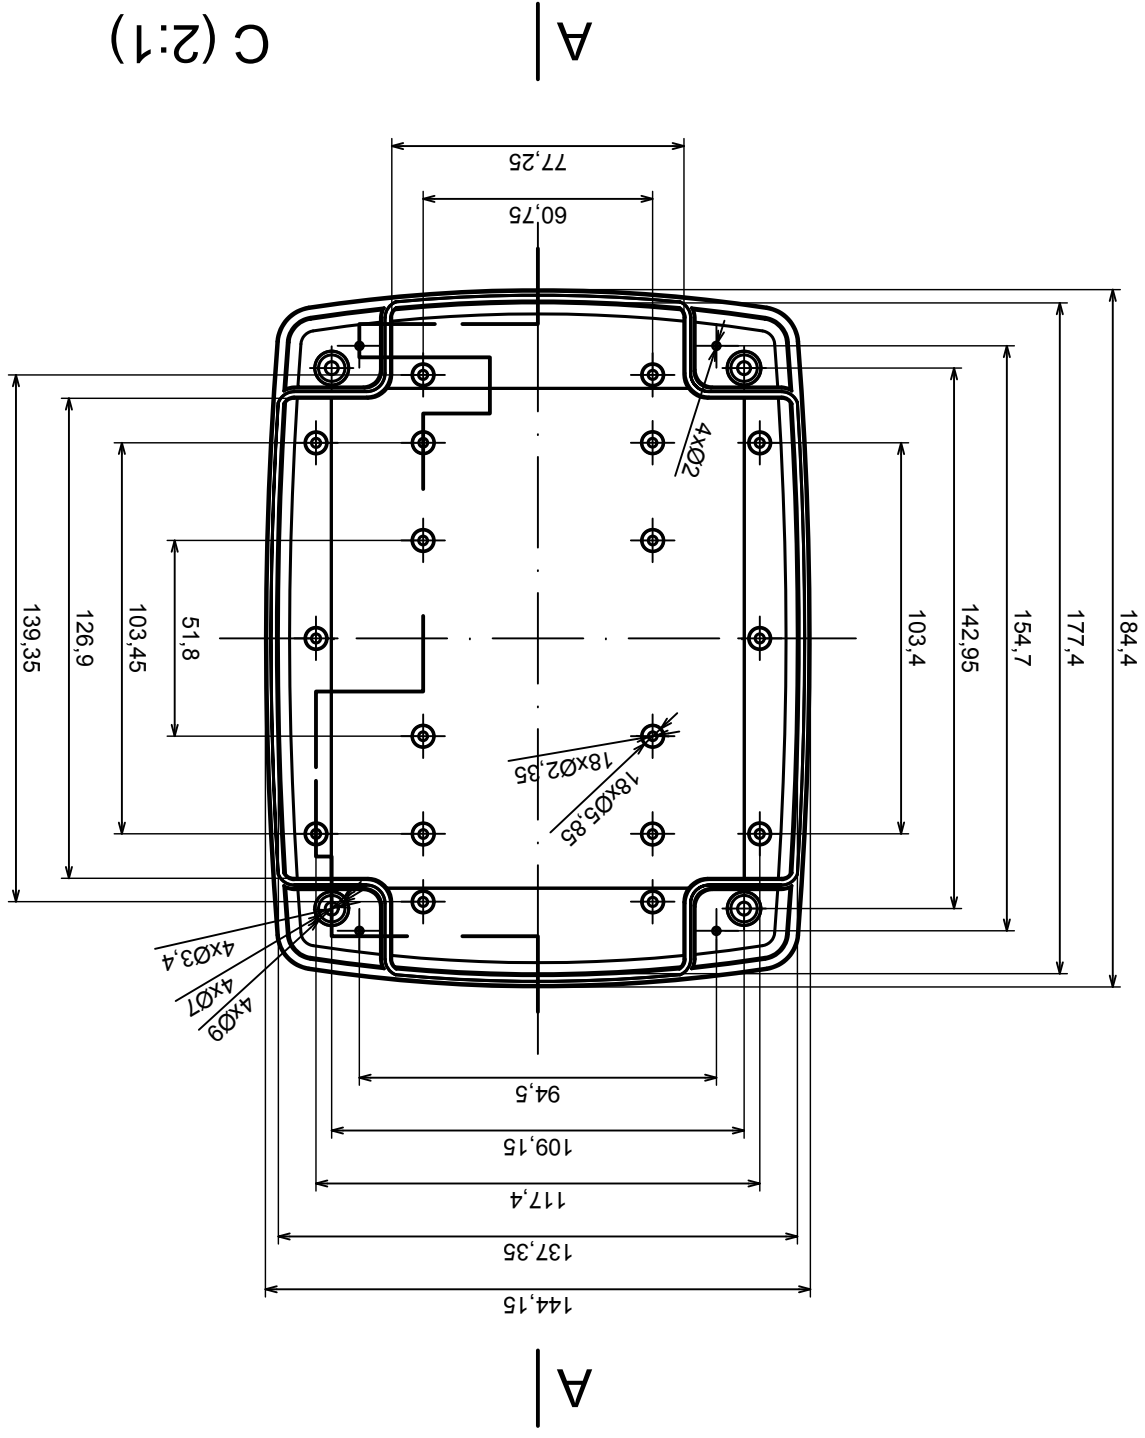

Tolerance: +/- 0.5

Material: PS, ABS

Scale 1:2

Format: A3

Product model
Enclosure Z124 - Assembly

All rights reserved, Copyright Kradex 2017

A-A

A

A

Scale 1:2	Tolerance: +/- 0,5
Format: A3	Material: PS, ABS
Product model	Enclosure Z124 - Base

All rights reserved, Copyright Kradex 2017

Tolerance: +/- 0.5

Material: PS, ABS

Product model: Enclosure Z124 - Cover