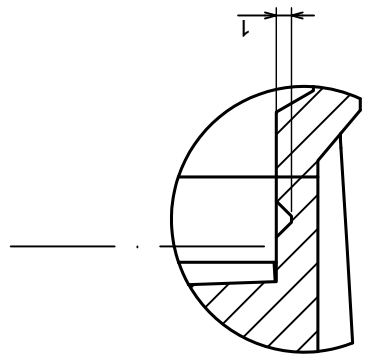

Tolerance: +/- 0.5

Material: PS, ABS

Product model: Enclosure Z124 - Cover

All rights reserved, Copyright Kradex 2017

B (2:1)