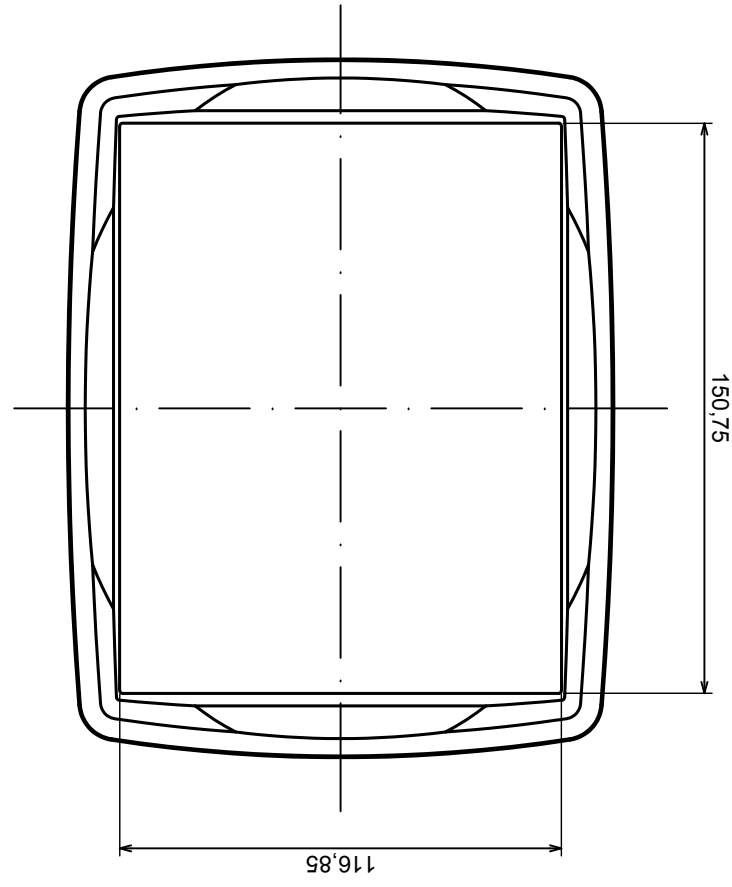

Tolerance: +/- 0.5

Material: PS, ABS

Product model: Enclosure Z124 - Cover

All rights reserved, Copyright Kradex 2017