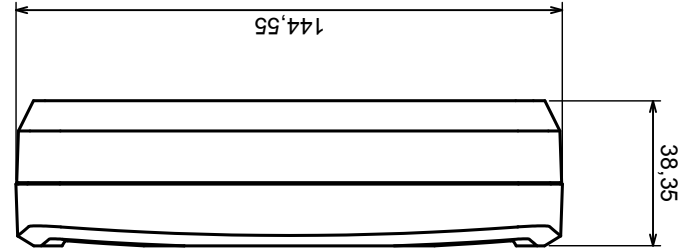

Tolerance: +/- 0.5

Material: PS, ABS

Scale 1:2

Format: A3

Product model
Enclosure Z124 - Assembly

All rights reserved, Copyright Kradex 2017

A-A

A

A

Scale 1:2	Tolerance: +/- 0,5
Format: A3	Material: PS, ABS
Product model	Enclosure Z124 - Base

All rights reserved, Copyright Kradex 2017

Tolerance: +/- 0.5

Material: PS, ABS

Product model: Enclosure Z124 - Cover