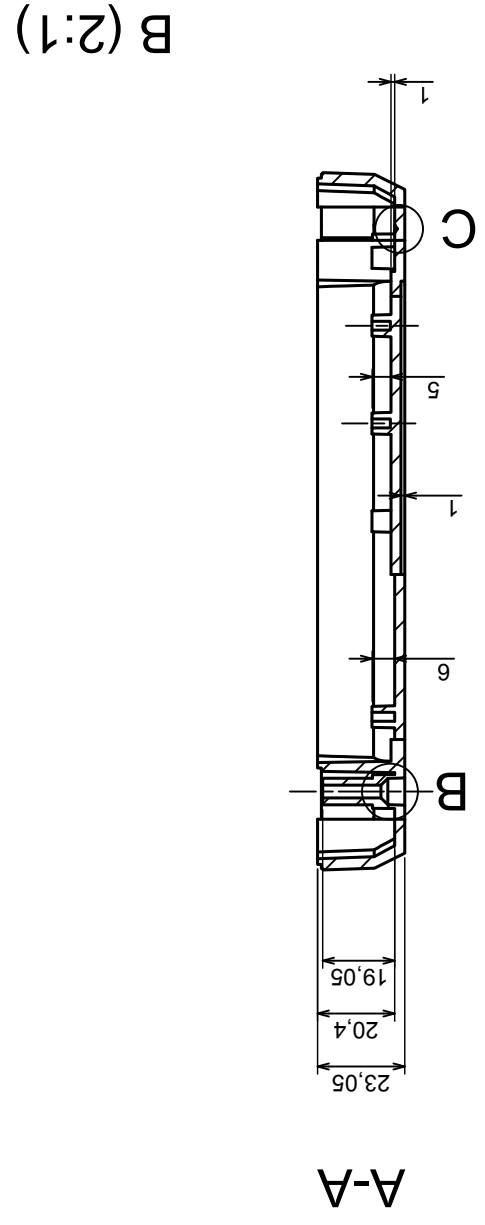

Tolerance: +/- 0.5

Material: PS, ABS

Scale 1:2

Format: A3

Product model
Enclosure Z124 - Assembly

All rights reserved, Copyright Kradex 2017

A-A

A

A

Scale 1:2	Tolerance: +/- 0,5
Format: A3	Material: PS, ABS
Product model	Enclosure Z124 - Base

All rights reserved, Copyright Kradex 2017

Tolerance: +/- 0.5

Material: PS, ABS

Product model: Enclosure Z124 - Cover