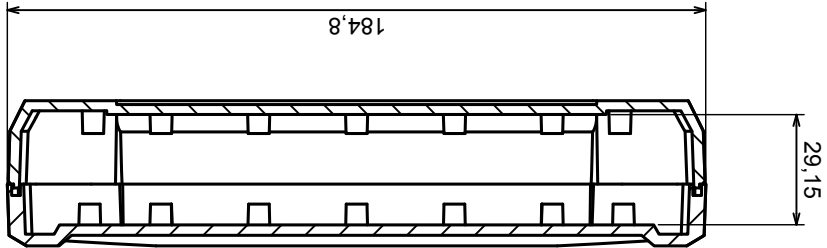

Tolerance: +/- 0.5

Material: PS, ABS

Scale 1:2

Format: A3

Product model
Enclosure Z124 - Assembly

All rights reserved, Copyright Kradex 2017

A-A

A

A

Scale 1:2	Tolerance: +/- 0,5
Format: A3	Material: PS, ABS
Product model	Enclosure Z124 - Base

All rights reserved, Copyright Kradex 2017

Tolerance: +/- 0.5

Material: PS, ABS

Product model: Enclosure Z124 - Cover