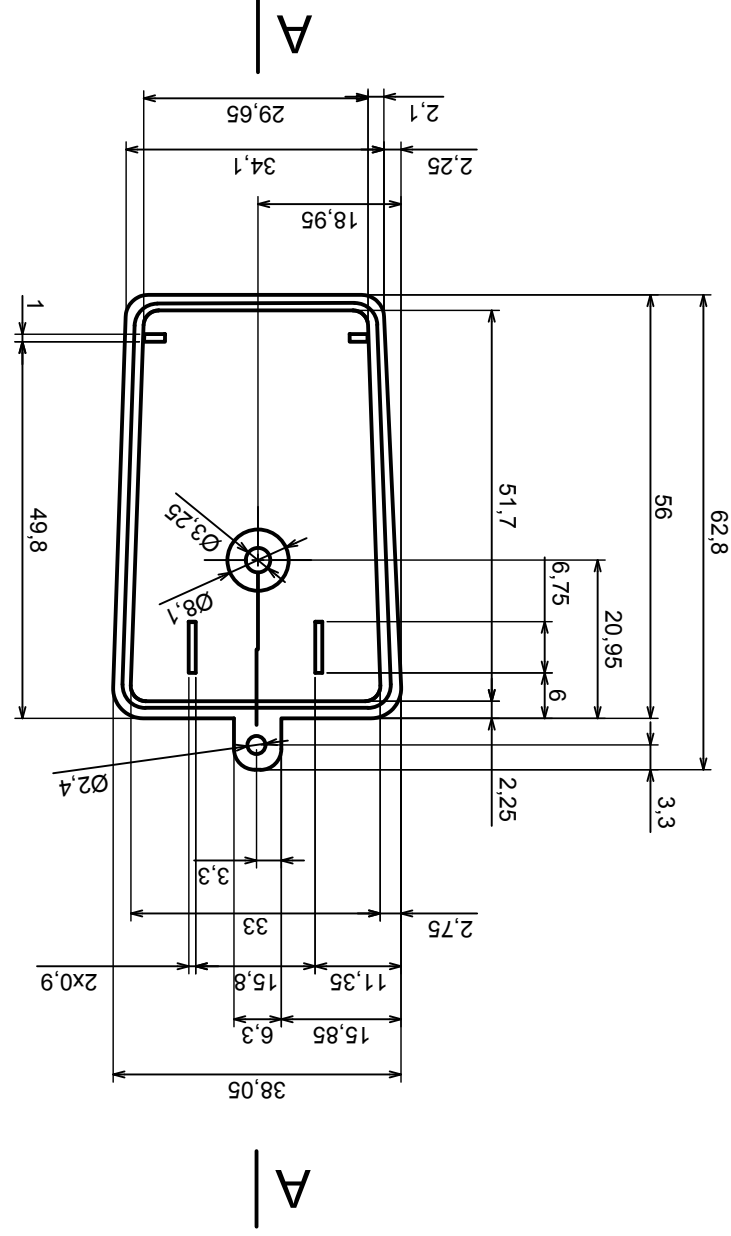

A-A

All rights reserved, Copyright Kradex 2017		Product model	Enclosure Z14B - Assembly
Format: A3		Material: PS, ABS	
Scale 1:1		Tolerance: +/- 0.6	

All rights reserved, Copyright Kradex 2017	
Product model	Enclosure Z14B - Base
Format: A3	Material: PS, ABS
Scale 1:1	Tolerance: +/- 0,6

Tolerance: +/- 0,5

Material: PS, ABS

Format: A3

Product model  
Enclosure Z1 - Cover

All rights reserved, Copyright Kradex 2017

Tolerance: +/- 0.6

Material: PS, ABS

Scale 2:1

Format: A3

Product model  
Enclosure Z14B - Buttons

All rights reserved, Copyright Kradex 2017