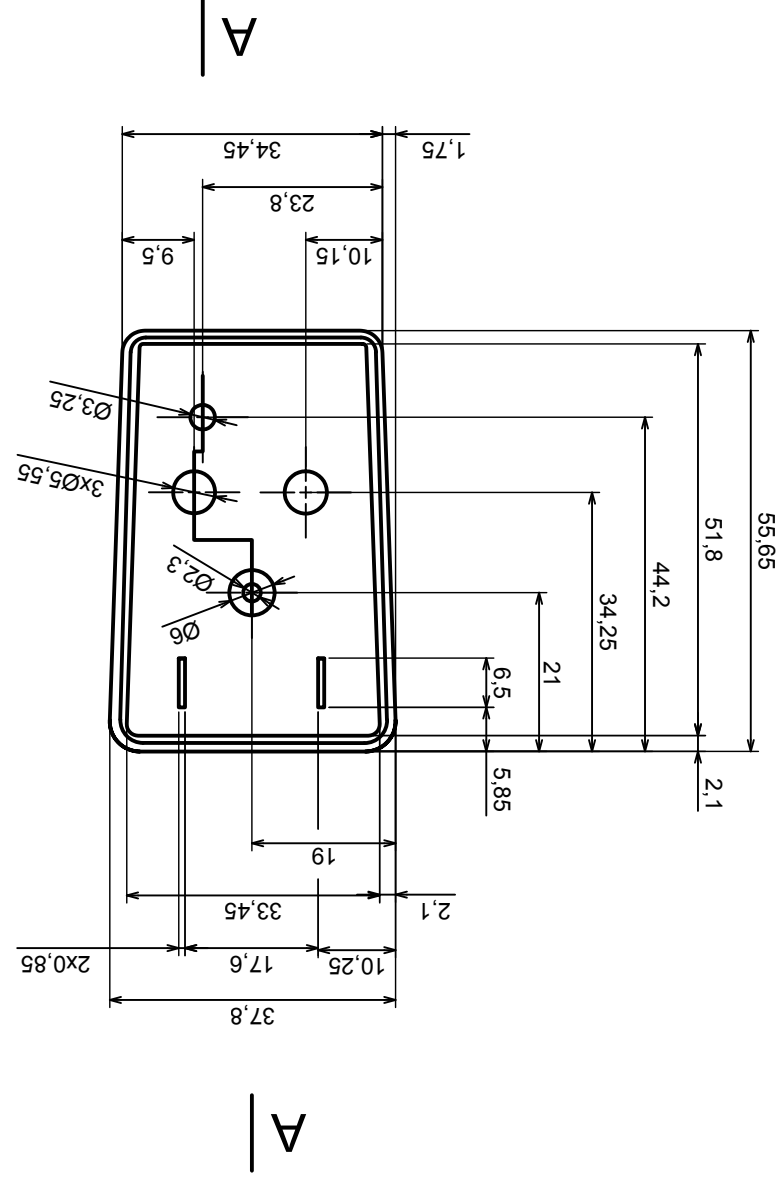

A-A

All rights reserved, Copyright Kradex 2017		Product model	Enclosure Z14B - Assembly
Format: A3		Material: PS, ABS	
Scale 1:1		Tolerance: +/- 0.6	

All rights reserved, Copyright Kradex 2017	
Product model	Enclosure Z14B - Base
Format: A3	Material: PS, ABS
Scale 1:1	Tolerance: +/- 0,6

Tolerance: +/- 0,5

Material: PS, ABS

Format: A3

Product model  
Enclosure Z1 - Cover

All rights reserved, Copyright Kradex 2017

Tolerance: +/- 0.6

Material: PS, ABS

Scale 2:1

Format: A3

Product model  
Enclosure Z14B - Buttons

All rights reserved, Copyright Kradex 2017