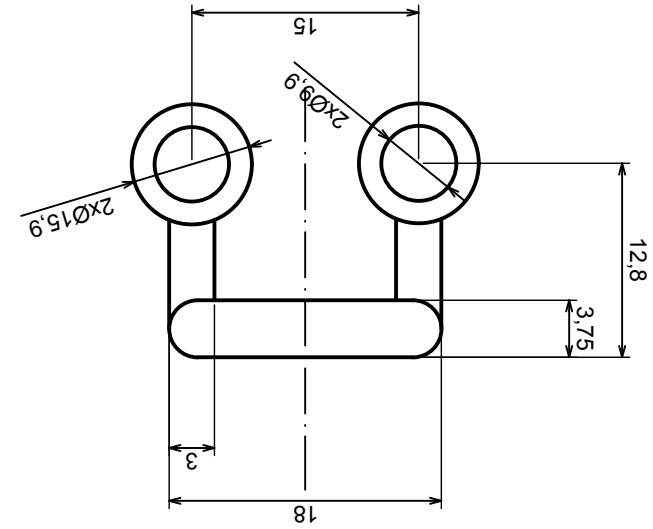

A-A

All rights reserved, Copyright Kradex 2017		Product model	Enclosure Z14B - Assembly
Format: A3		Material: PS, ABS	
Scale 1:1		Tolerance: +/- 0.6	

All rights reserved, Copyright Kradex 2017	
Product model	Enclosure Z14B - Base
Format: A3	Material: PS, ABS
Scale 1:1	Tolerance: +/- 0,6

Tolerance: +/- 0,5

Material: PS, ABS

Format: A3

Product model  
Enclosure Z1 - Cover

All rights reserved, Copyright Kradex 2017

Tolerance: +/- 0.6

Material: PS, ABS

Scale 2:1

Format: A3

Product model  
Enclosure Z14B - Buttons

All rights reserved, Copyright Kradex 2017