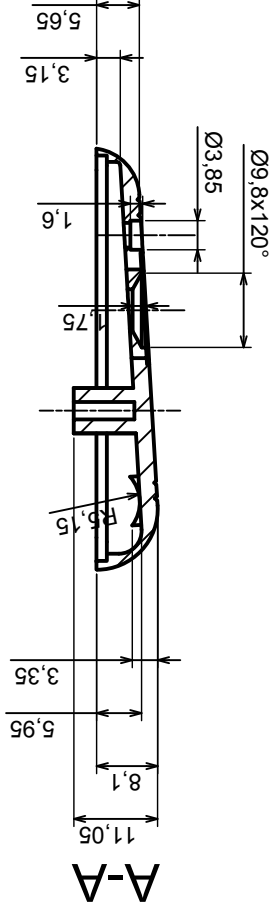

A-A

All rights reserved, Copyright Kradex 2017		Product model	Enclosure Z14B - Assembly
Format: A3		Material: PS, ABS	
Scale 1:1		Tolerance: +/- 0.6	

All rights reserved, Copyright Kradex 2017	
Product model	Enclosure Z14B - Base
Format: A3	Material: PS, ABS
Scale 1:1	Tolerance: +/- 0,6

Tolerance: +/- 0,5

Material: PS, ABS

Format: A3

Product model  
Enclosure Z1 - Cover

All rights reserved, Copyright Kradex 2017

Tolerance: +/- 0.6

Material: PS, ABS

Scale 2:1

Format: A3

Product model  
Enclosure Z14B - Buttons

All rights reserved, Copyright Kradex 2017