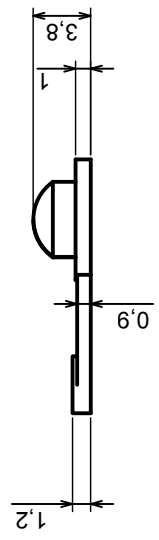

A-A

All rights reserved, Copyright Kradex 2017		Product model	Enclosure Z14B - Assembly
Format: A3		Material: PS, ABS	
Scale 1:1		Tolerance: +/- 0.6	

All rights reserved, Copyright Kradex 2017	
Product model	Enclosure Z14B - Base
Format: A3	Material: PS, ABS
Scale 1:1	Tolerance: +/- 0,6

Tolerance: +/- 0,5

Material: PS, ABS

Format: A3

Product model  
Enclosure Z1 - Cover

All rights reserved, Copyright Kradex 2017

Tolerance: +/- 0.6

Material: PS, ABS

Scale 2:1

Format: A3

Product model  
Enclosure Z14B - Buttons

All rights reserved, Copyright Kradex 2017