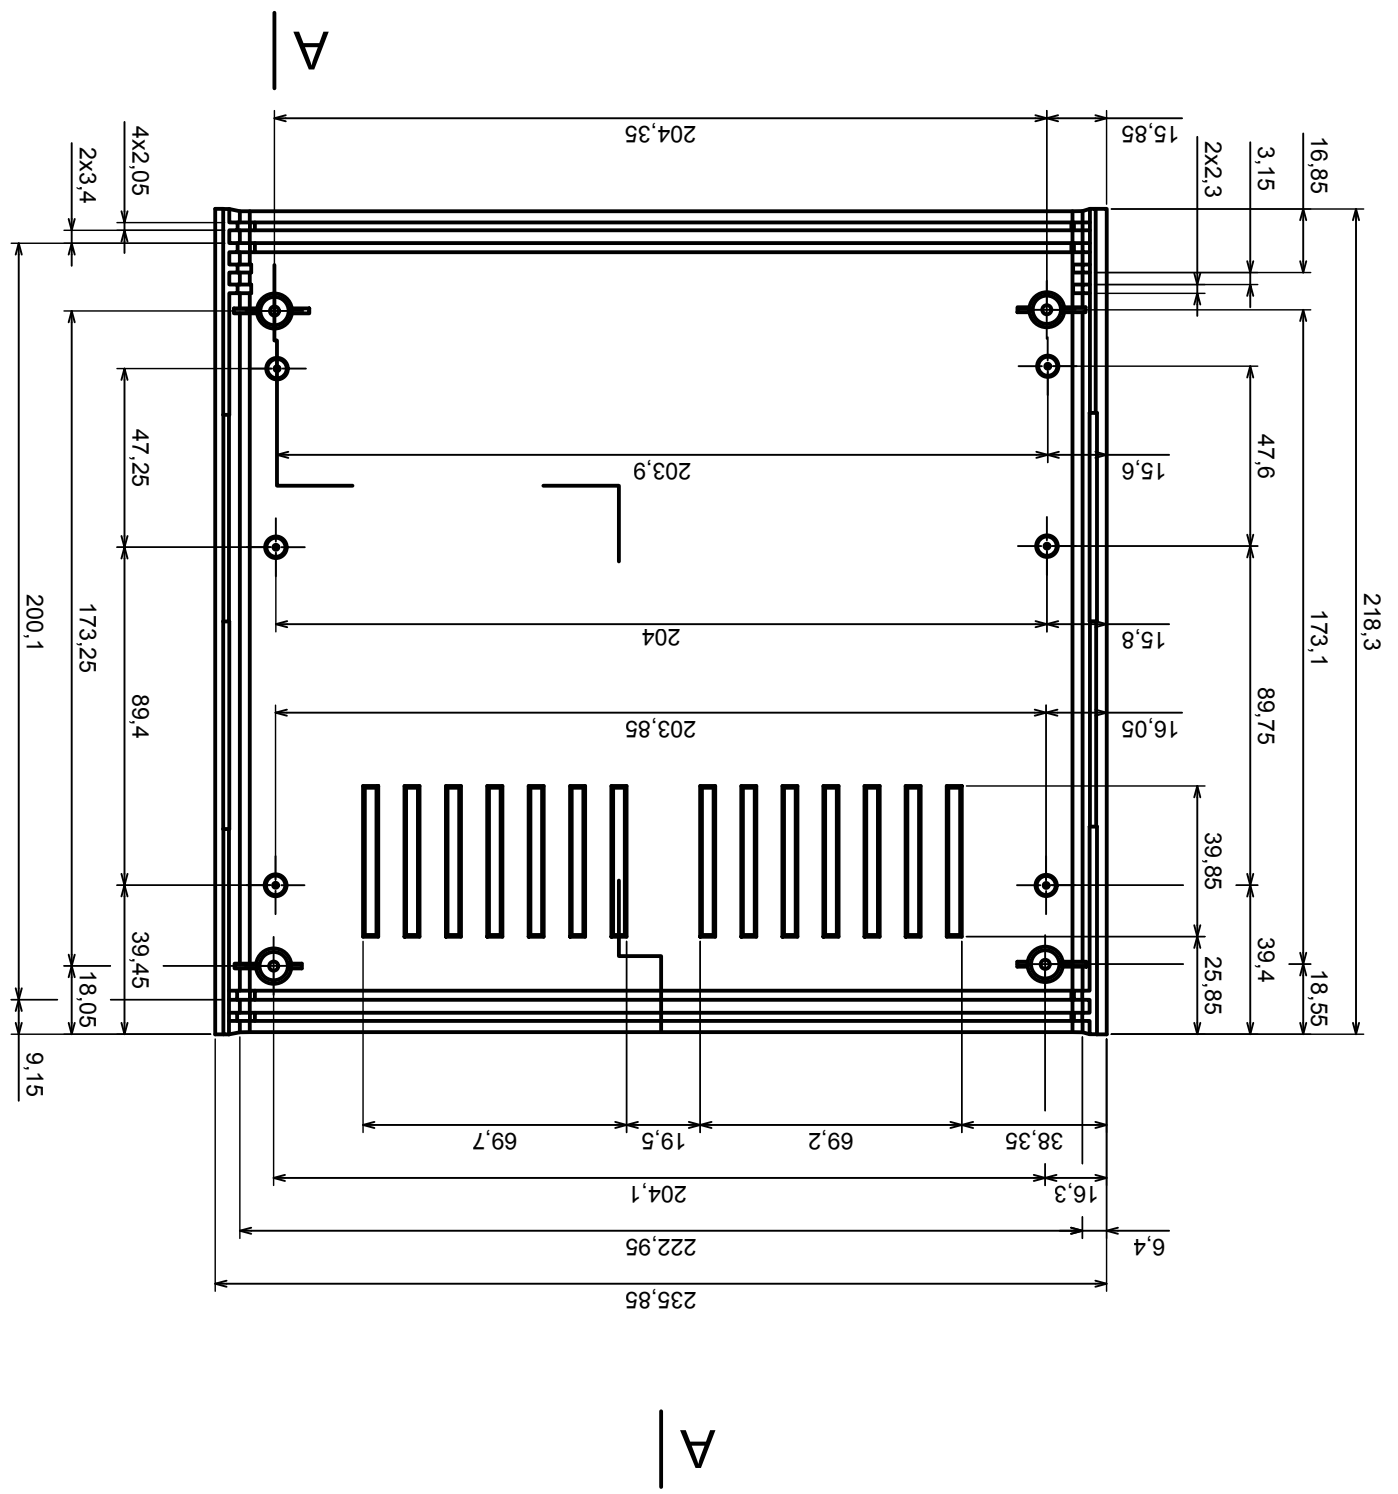

Tolerance: +/- 0.9

Material: PS, ABS

Scale 1:1

Format: A3

Product model
Enclosure Z17W - Assembly

All rights reserved, Copyright Kradex 2017

Scale 1:1	Tolerance: +/- 0,9
Format: A3	Material: PS, ABS
Product model	Enclosure Z17W - Cover

All rights reserved, Copyright Kradex 2017

A-A

A

Scale 1:2		Tolerance: +/- 0,9
Format: A3		
Product model		Enclosure Z17W - Board
Material: PS, ABS		
Tolerance: +/- 0,9		
All rights reserved, Copyright Kradex 2017 		

Scale 5:1		Tolerance: +/- 0,5
Format: A3		Material: PS, ABS
Product model		Enclosure Z17W - Foot
All rights reserved, Copyright Kradex 2017		

X-ON Electronics

Largest Supplier of Electrical and Electronic Components