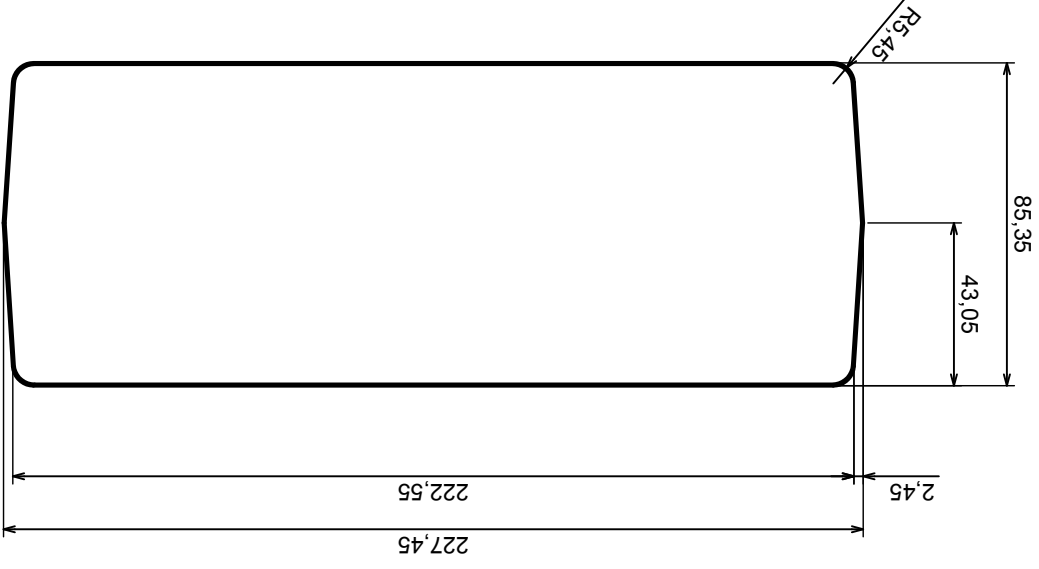

Tolerance: +/- 0.9

Material: PS, ABS

Scale 1:1

Format: A3

Product model
Enclosure Z17W - Assembly

All rights reserved, Copyright Kradex 2017

Scale 1:1	Tolerance: +/- 0,9
Format: A3	Material: PS, ABS
Product model	Enclosure Z17W - Cover

All rights reserved, Copyright Kradex 2017

A-A

A

Scale 1:2		Tolerance: +/- 0,9
Format: A3		
Product model		Enclosure Z17W - Board
Material: PS, ABS		
Tolerance: +/- 0,9		
All rights reserved, Copyright Kradex 2017 		

Scale 5:1		Tolerance: +/- 0,5
Format: A3		Material: PS, ABS
Product model		Enclosure Z17W - Foot
All rights reserved, Copyright Kradex 2017		

X-ON Electronics

Largest Supplier of Electrical and Electronic Components