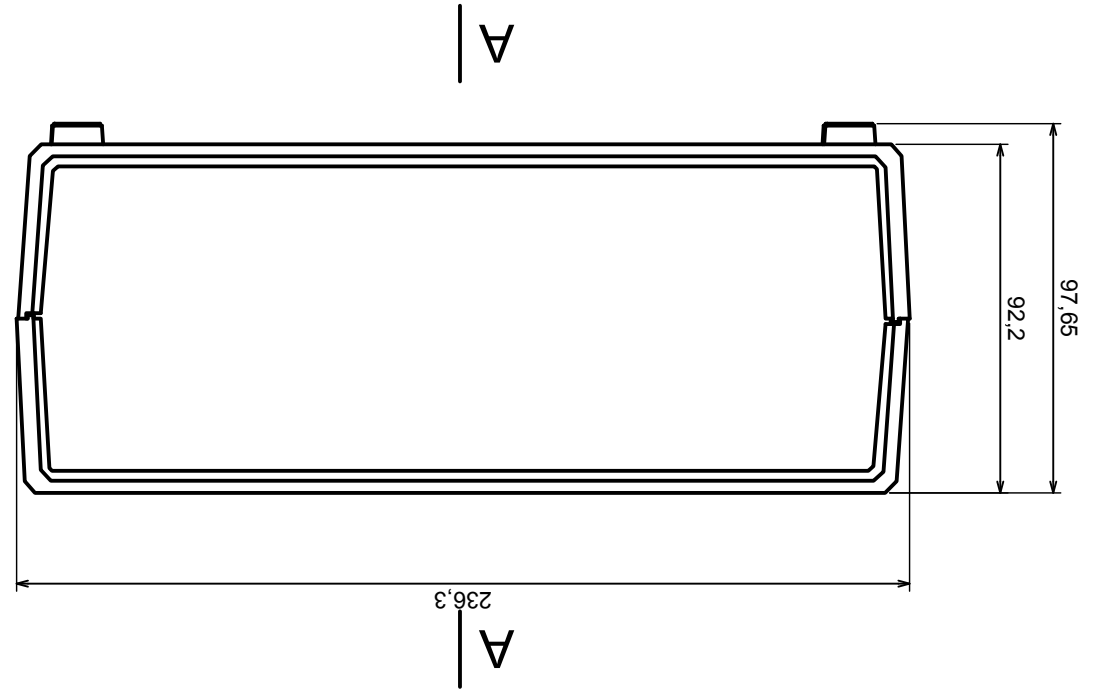

Tolerance: +/- 0.9

Material: PS, ABS

Scale 1:1

Format: A3

Product model
Enclosure Z17W - Assembly

All rights reserved, Copyright Kradex 2017

Scale 1:1	Tolerance: +/- 0,9
Format: A3	Material: PS, ABS
Product model	Enclosure Z17W - Cover

All rights reserved, Copyright Kradex 2017

A-A

A

Scale 1:2		Tolerance: +/- 0,9
Format: A3		
Product model		Enclosure Z17W - Board
Material: PS, ABS		
Tolerance: +/- 0,9		
All rights reserved, Copyright Kradex 2017 		

Scale 5:1		Tolerance: +/- 0,5
Format: A3		Material: PS, ABS
Product model		Enclosure Z17W - Foot
All rights reserved, Copyright Kradex 2017		

X-ON Electronics

Largest Supplier of Electrical and Electronic Components