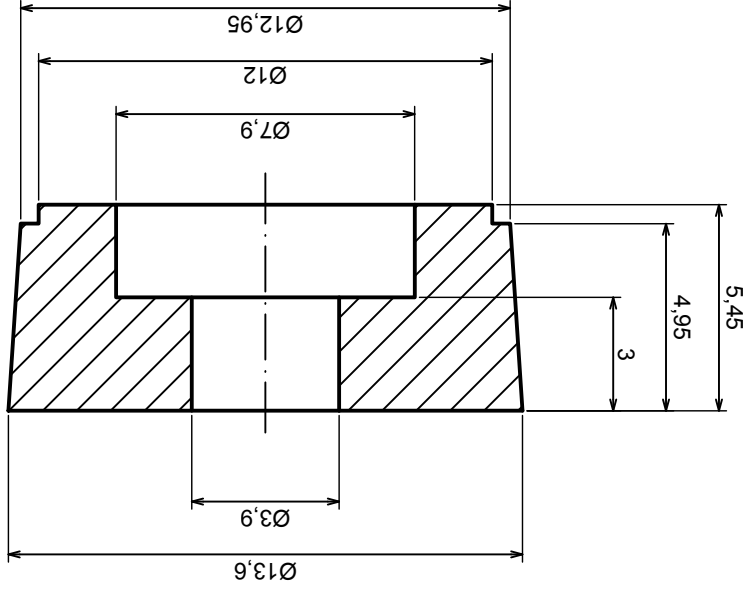

Tolerance: +/- 0.9

Material: PS, ABS

Scale 1:1

Format: A3

Product model
Enclosure Z17W - Assembly

All rights reserved, Copyright Kradex 2017

Scale 1:1	Tolerance: +/- 0,9
Format: A3	Material: PS, ABS
Product model	Enclosure Z17W - Cover

All rights reserved, Copyright Kradex 2017

A-A

A

Scale 1:2		Tolerance: +/- 0,9
Format: A3		
Product model		Enclosure Z17W - Board
Material: PS, ABS		
Tolerance: +/- 0,9		
All rights reserved, Copyright Kradex 2017 		

Scale 5:1		Tolerance: +/- 0,5
Format: A3		Material: PS, ABS
Product model		Enclosure Z17W - Foot
All rights reserved, Copyright Kradex 2017		

X-ON Electronics

Largest Supplier of Electrical and Electronic Components