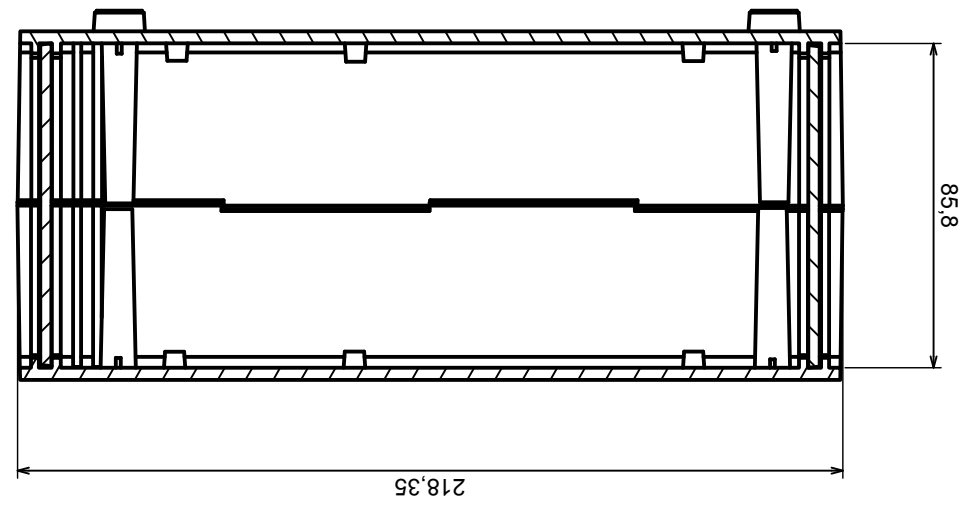

Tolerance: +/- 0.9

Material: PS, ABS

Scale 1:1

Format: A3

Product model
Enclosure Z17W - Assembly

All rights reserved, Copyright Kradex 2017

Scale 1:1	Tolerance: +/- 0,9
Format: A3	Material: PS, ABS
Product model	Enclosure Z17W - Cover

All rights reserved, Copyright Kradex 2017

A-A

A

Scale 1:2		Tolerance: +/- 0,9
Format: A3		
Product model		Enclosure Z17W - Board
Material: PS, ABS		
Tolerance: +/- 0,9		
All rights reserved, Copyright Kradex 2017 		

Scale 5:1		Tolerance: +/- 0,5
Format: A3		Material: PS, ABS
Product model		Enclosure Z17W - Foot
All rights reserved, Copyright Kradex 2017		

X-ON Electronics

Largest Supplier of Electrical and Electronic Components