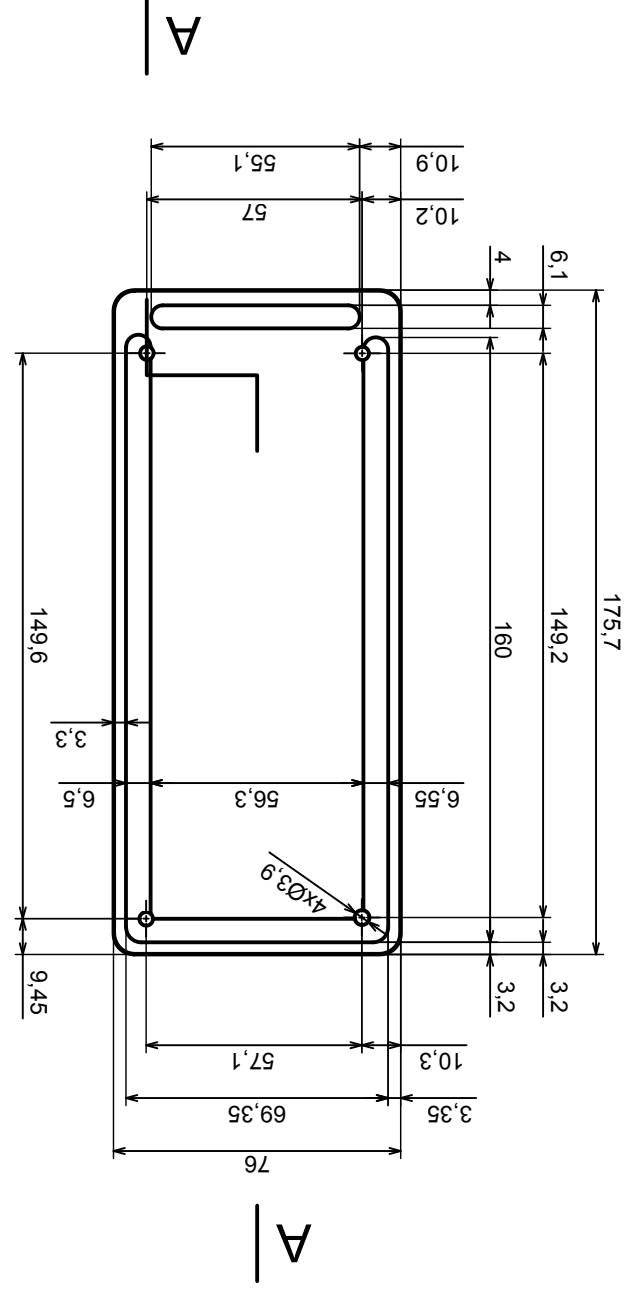

Tolerance: +/- 0.8

Material: PS, ABS

Scale 1:1

Format: A3

Product model
Enclosure Z18 - Assembly

All rights reserved, Copyright Kradex 2017

A-A

A |

A |

All rights reserved, Copyright Kradex 2017		Product model	Enclosure Z18 - Base
Format: A3		Material: PS, ABS	
Scale 1:2		Tolerance: +/- 0.8	

All rights reserved, Copyright Kradex 2017		Product model	Enclosure Z18 - Base
Format: A3		Material: PS, ABS	
Scale 1:1		Tolerance: +/- 0.8	