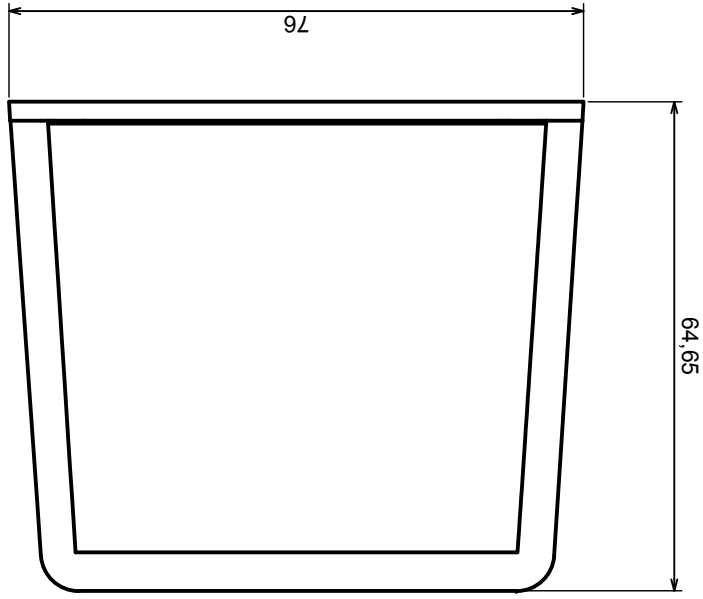

Tolerance: +/- 0.8

Material: PS, ABS

Scale 1:1

Format: A3

Product model
Enclosure Z18 - Assembly

All rights reserved, Copyright Kradex 2017

A-A

A |

A |

All rights reserved, Copyright Kradex 2017		Product model	Enclosure Z18 - Base
Format: A3		Material: PS, ABS	
Scale 1:2		Tolerance: +/- 0.8	

All rights reserved, Copyright Kradex 2017		Product model	Enclosure Z18 - Base
Format: A3		Material: PS, ABS	
Scale 1:1		Tolerance: +/- 0.8	