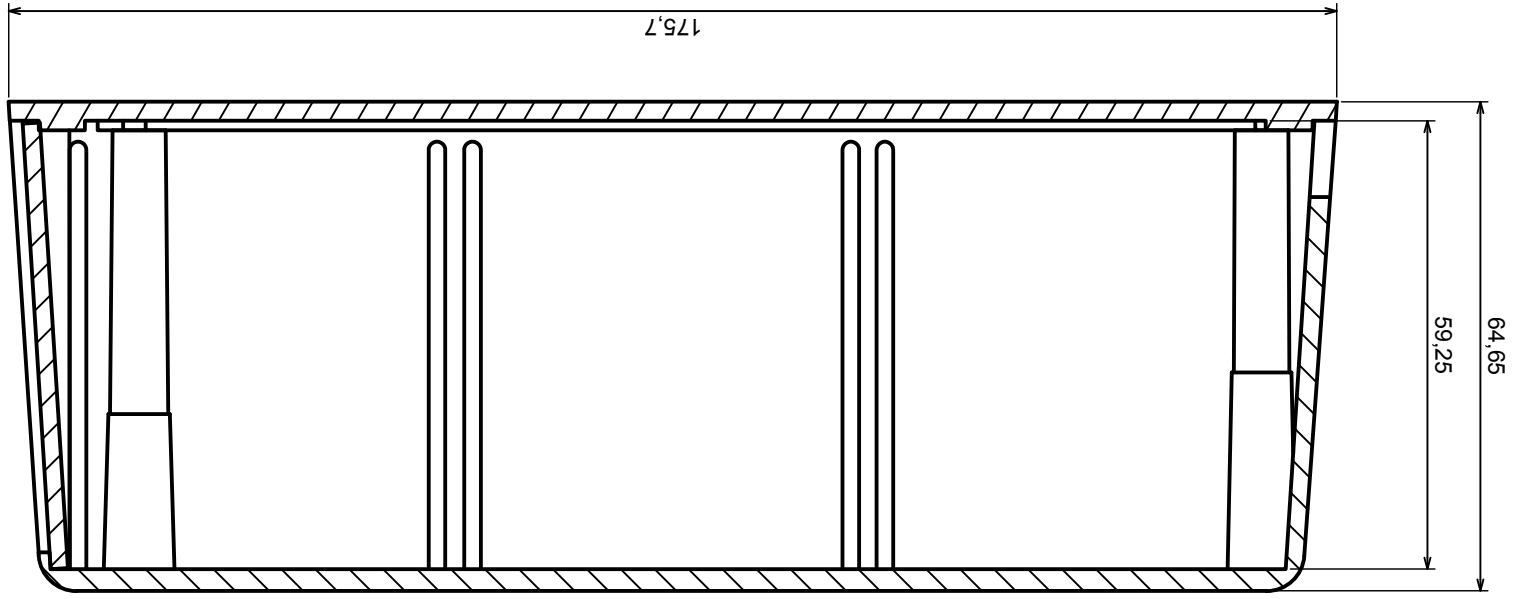

Tolerance: +/- 0.8

Material: PS, ABS

Scale 1:1

Format: A3

Product model
Enclosure Z18 - Assembly

All rights reserved, Copyright Kradex 2017

A-A

A |

A |

All rights reserved, Copyright Kradex 2017		Product model	Enclosure Z18 - Base
Format: A3		Material: PS, ABS	
Scale 1:2		Tolerance: +/- 0.8	

All rights reserved, Copyright Kradex 2017		Product model	Enclosure Z18 - Base
Format: A3		Material: PS, ABS	
Scale 1:1		Tolerance: +/- 0.8	