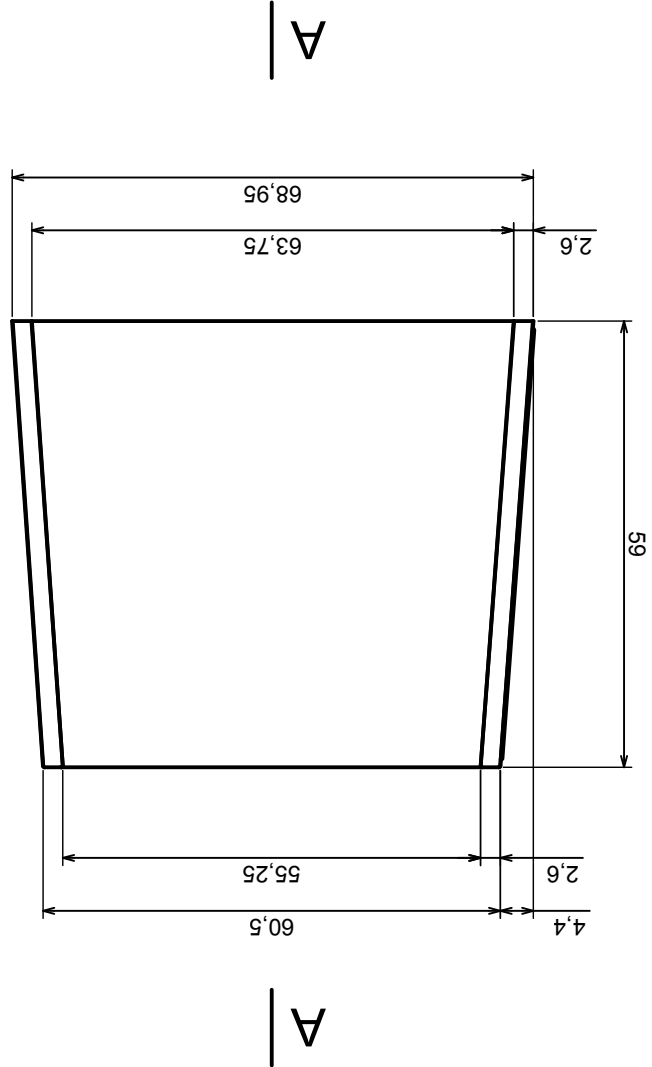

Tolerance: +/- 0.8

Material: PS, ABS

Scale 1:1

Format: A3

Product model
Enclosure Z18 - Assembly

All rights reserved, Copyright Kradex 2017

A-A

A |

A |

All rights reserved, Copyright Kradex 2017		Product model	Enclosure Z18 - Base
Format: A3		Material: PS, ABS	
Scale 1:2		Tolerance: +/- 0.8	

All rights reserved, Copyright Kradex 2017		Product model	Enclosure Z18 - Base
Format: A3		Material: PS, ABS	
Scale 1:1		Tolerance: +/- 0.8	