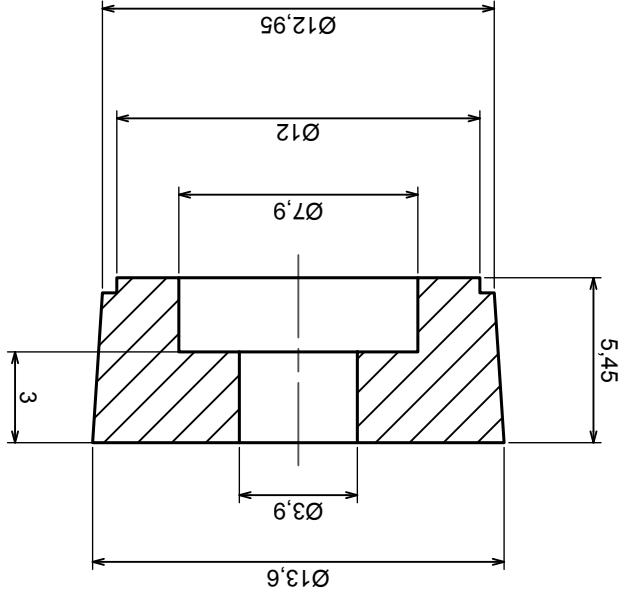

C-C

F-F

Tolerance: +/- 0.5

Material: PS, ABS

Scale 1:1

Format: A3

Product model  
Enclosure Z1AW - Board

All rights reserved, Copyright Kradex 2017

Scale 4:1		Tolerance: +/- 0.5
Format: A3		
Material: PS, ABS		Product model Enclosure Z1AW - Foot
All rights reserved, Copyright Kradex 2017		