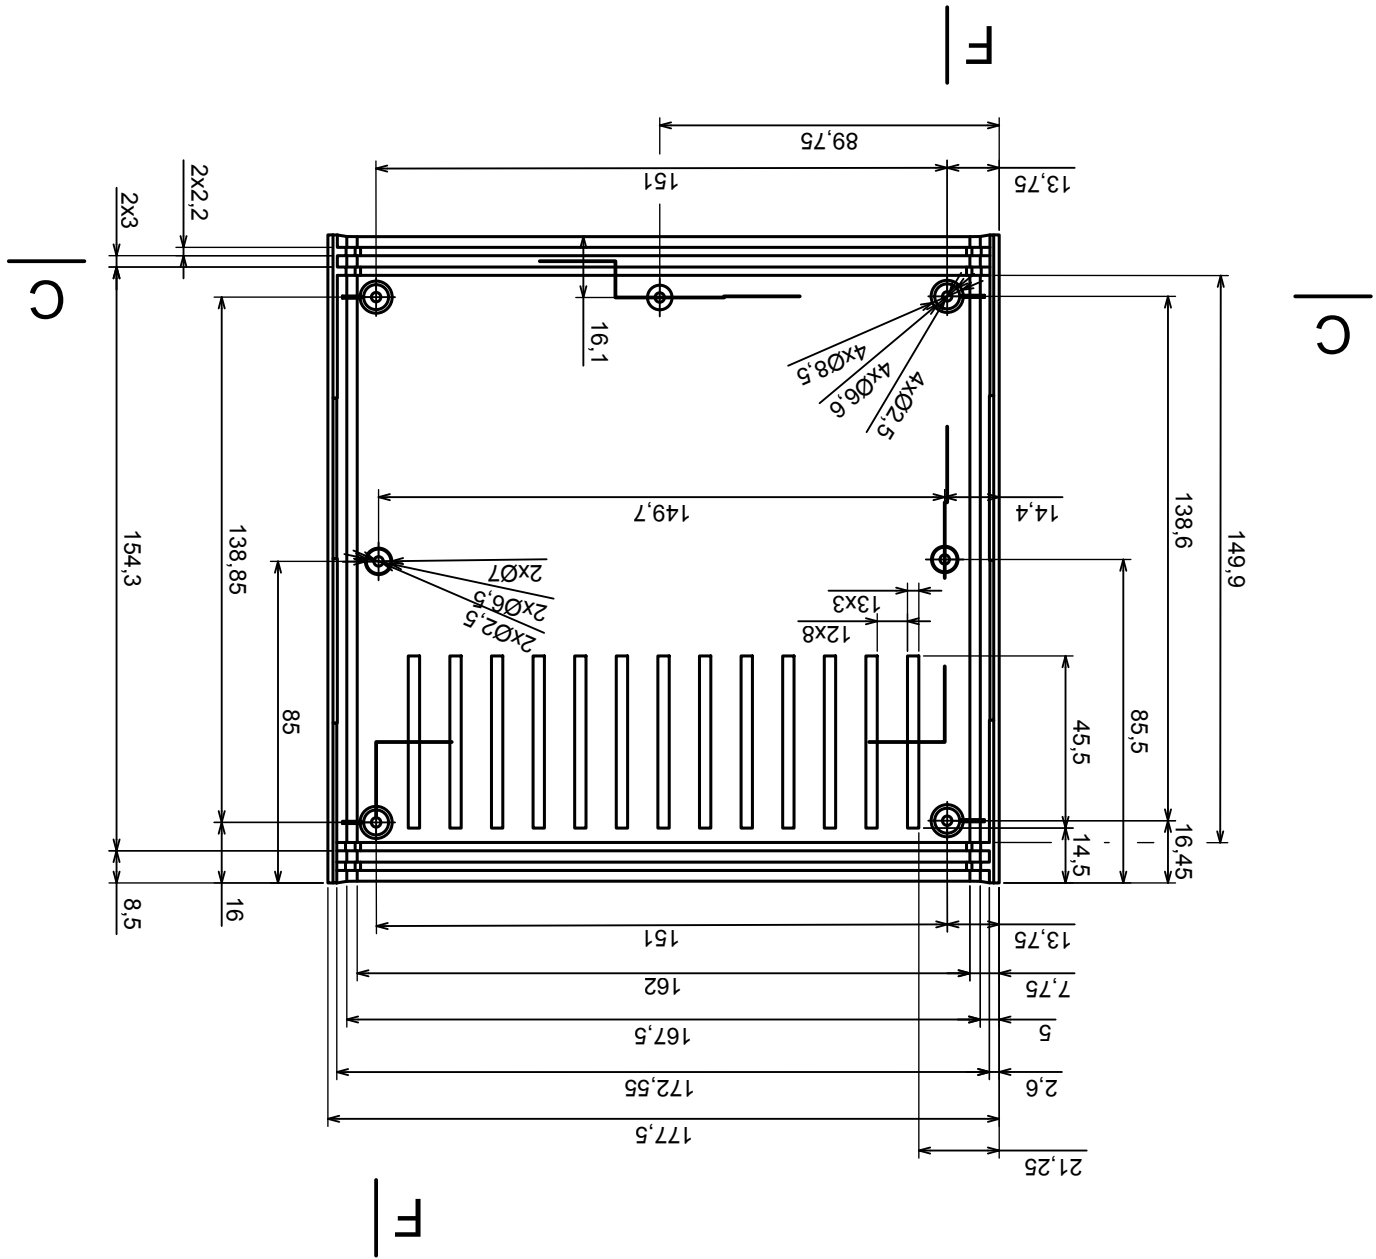

	Tolerance: +/- 0.5	Scale 1:2
	Material: PS, ABS	Format: A3
Product model		Enclosure Z1AW - Assembly
All rights reserved, Copyright Kradex 2017		

A-A

A

A

B-B

B

D

D-D

Scale 1:2	Tolerance: +/- 0.5
Format: A3	Material: PS, ABS
Product model	Enclosure Z1AW - Base

All rights reserved, Copyright Kradex 2017

	Scale 1:2	Tolerance: +/- 0.5
	Format: A3	Material: PS, ABS
Product model		Enclosure Z1AW - Cover
All rights reserved, Copyright Kradex 2017		

C-C

F-F

Tolerance: +/- 0.5

Material: PS, ABS

Scale 1:1

Format: A3

Product model  
Enclosure Z1AW - Board

All rights reserved, Copyright Kradex 2017

Scale 4:1		Tolerance: +/- 0.5
Format: A3		
Material: PS, ABS		Product model Enclosure Z1AW - Foot
All rights reserved, Copyright Kradex 2017		