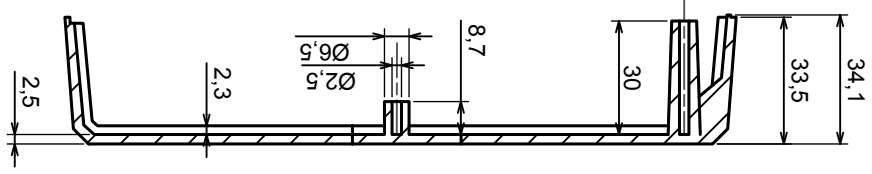

	Tolerance: +/- 0.5	Scale 1:2
	Material: PS, ABS	Format: A3
Product model		Enclosure Z1AW - Assembly
All rights reserved, Copyright Kradex 2017		

A-A

A

A

B-B

B

D

D-D

Scale 1:2	Tolerance: +/- 0.5
Format: A3	Material: PS, ABS
Product model	Enclosure Z1AW - Base

All rights reserved, Copyright Kradex 2017

	Scale 1:2	Tolerance: +/- 0.5
	Format: A3	Material: PS, ABS
Product model		Enclosure Z1AW - Cover
All rights reserved, Copyright Kradex 2017		

C-C

F-F

Tolerance: +/- 0.5

Material: PS, ABS

Scale 1:1

Format: A3

Product model  
Enclosure Z1AW - Board

All rights reserved, Copyright Kradex 2017