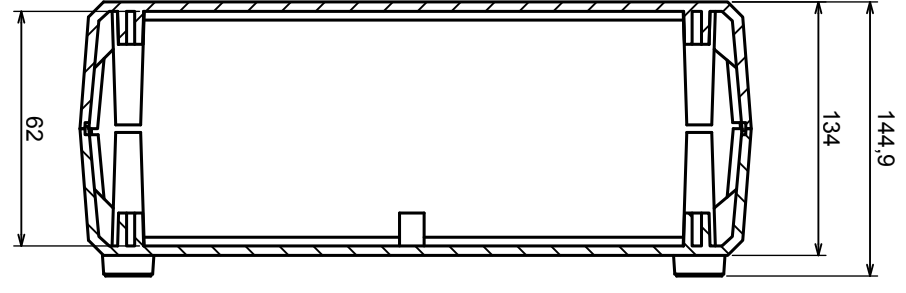

	Tolerance: +/- 0.5	Scale 1:2
	Material: PS, ABS	Format: A3
Product model		Enclosure Z1AW - Assembly
All rights reserved, Copyright Kradex 2017		

A-A

A

A

B-B

B

D

D-D

Scale 1:2	Tolerance: +/- 0.5
Format: A3	Material: PS, ABS
Product model	Enclosure Z1AW - Base

All rights reserved, Copyright Kradex 2017

	Scale 1:2	Tolerance: +/- 0.5
	Format: A3	Material: PS, ABS
Product model		Enclosure Z1AW - Cover
All rights reserved, Copyright Kradex 2017		

C-C

F-F

Tolerance: +/- 0.5

Material: PS, ABS

Scale 1:1

Format: A3

Product model  
Enclosure Z1AW - Board

All rights reserved, Copyright Kradex 2017