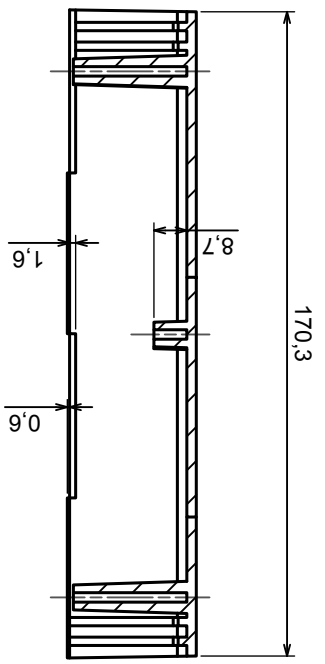

	Tolerance: +/- 0.5	Scale 1:2
	Material: PS, ABS	Format: A3
Product model		Enclosure Z1AW - Assembly
All rights reserved, Copyright Kradex 2017		

A-A

A

A

B-B

B

D

D-D

Scale 1:2	Tolerance: +/- 0.5
Format: A3	Material: PS, ABS
Product model	Enclosure Z1AW - Base

All rights reserved, Copyright Kradex 2017

	Scale 1:2	Tolerance: +/- 0.5
	Format: A3	Material: PS, ABS
Product model		Enclosure Z1AW - Cover
All rights reserved, Copyright Kradex 2017		

C-C

F-F

Tolerance: +/- 0.5

Material: PS, ABS

Scale 1:1

Format: A3

Product model  
Enclosure Z1AW - Board

All rights reserved, Copyright Kradex 2017

Scale 4:1		Tolerance: +/- 0.5
Format: A3		
Material: PS, ABS		Product model Enclosure Z1AW - Foot
All rights reserved, Copyright Kradex 2017		