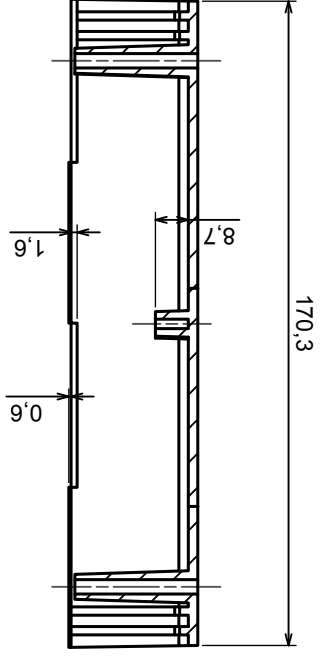

	Tolerance: +/- 0.5	Scale 1:2
	Material: PS, ABS	Format: A3
Product model		Enclosure Z1AW - Assembly
All rights reserved, Copyright Kradex 2017		

A-A

A

A

B-B

B

D

D-D

Scale 1:2	Tolerance: +/- 0.5
Format: A3	Material: PS, ABS
Product model	Enclosure Z1AW - Base

All rights reserved, Copyright Kradex 2017

	Scale 1:2	Tolerance: +/- 0.5
	Format: A3	Material: PS, ABS
Product model		Enclosure Z1AW - Cover
All rights reserved, Copyright Kradex 2017		

C-C

F-F

Tolerance: +/- 0.5

Material: PS, ABS

Scale 1:1

Format: A3

Product model  
Enclosure Z1AW - Board

All rights reserved, Copyright Kradex 2017

Scale 4:1		Tolerance: +/- 0.5
Format: A3		
Material: PS, ABS		Product model Enclosure Z1AW - Foot
All rights reserved, Copyright Kradex 2017		