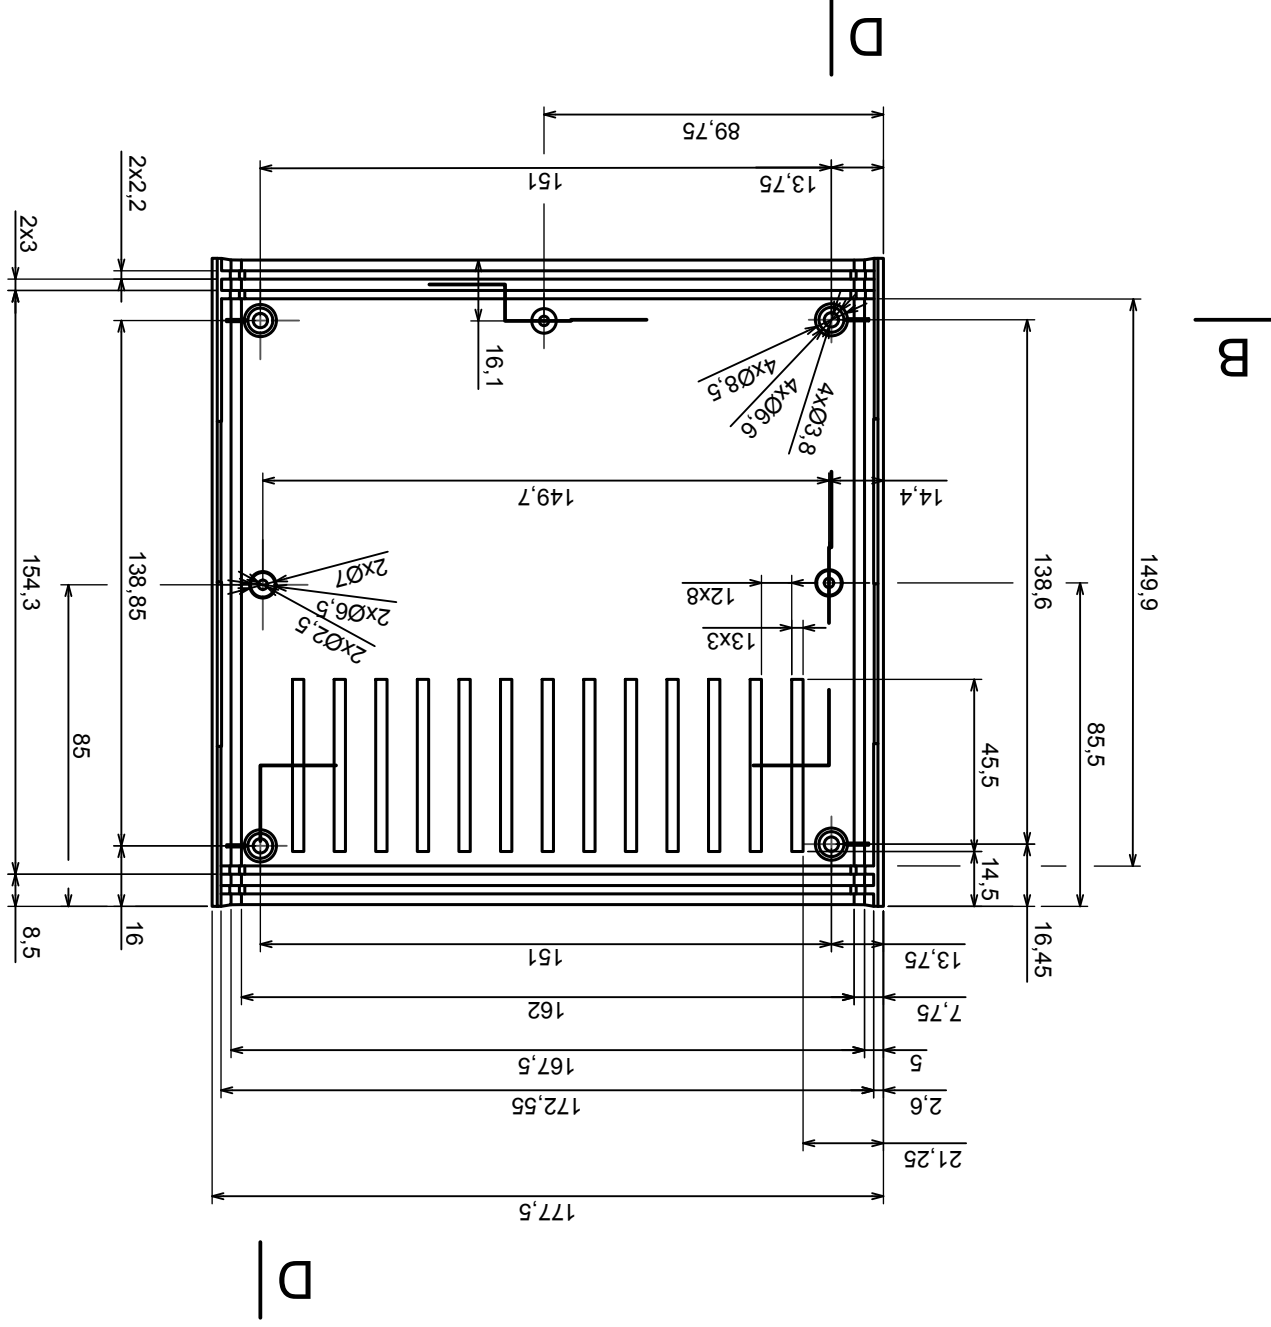

	Tolerance: +/- 0.5	Scale 1:2
	Material: PS, ABS	Format: A3
Product model		Enclosure Z1AW - Assembly
All rights reserved, Copyright Kradex 2017		

A-A

A

A

B-B

B

D

D-D

Scale 1:2	Tolerance: +/- 0.5
Format: A3	Material: PS, ABS
Product model	Enclosure Z1AW - Base

All rights reserved, Copyright Kradex 2017

	Scale 1:2	Tolerance: +/- 0.5
	Format: A3	Material: PS, ABS
Product model		Enclosure Z1AW - Cover
All rights reserved, Copyright Kradex 2017		

C-C

F-F

Tolerance: +/- 0.5

Material: PS, ABS

Scale 1:1

Format: A3

Product model  
Enclosure Z1AW - Board

All rights reserved, Copyright Kradex 2017

Scale 4:1		Tolerance: +/- 0.5
Format: A3		
Material: PS, ABS		Product model Enclosure Z1AW - Foot
All rights reserved, Copyright Kradex 2017		