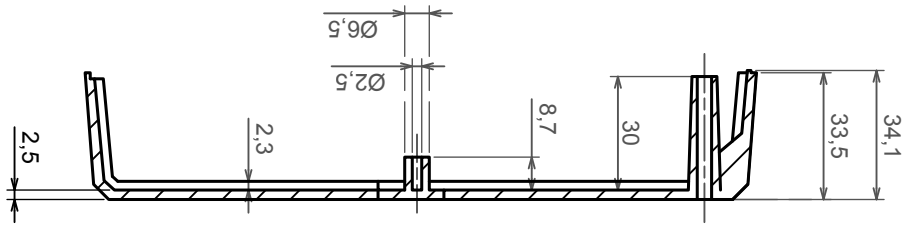

	Tolerance: +/- 0.5	Scale 1:2
	Material: PS, ABS	Format: A3
Product model		Enclosure Z1AW - Assembly
All rights reserved, Copyright Kradex 2017		

A-A

A

A

B-B

B

D

D-D

Scale 1:2	Tolerance: +/- 0.5
Format: A3	Material: PS, ABS
Product model	Enclosure Z1AW - Base

All rights reserved, Copyright Kradex 2017

	Scale 1:2	Tolerance: +/- 0.5
	Format: A3	Material: PS, ABS
Product model		Enclosure Z1AW - Cover
All rights reserved, Copyright Kradex 2017		

C-C

F-F

Tolerance: +/- 0.5

Material: PS, ABS

Scale 1:1

Format: A3

Product model  
Enclosure Z1AW - Board

All rights reserved, Copyright Kradex 2017