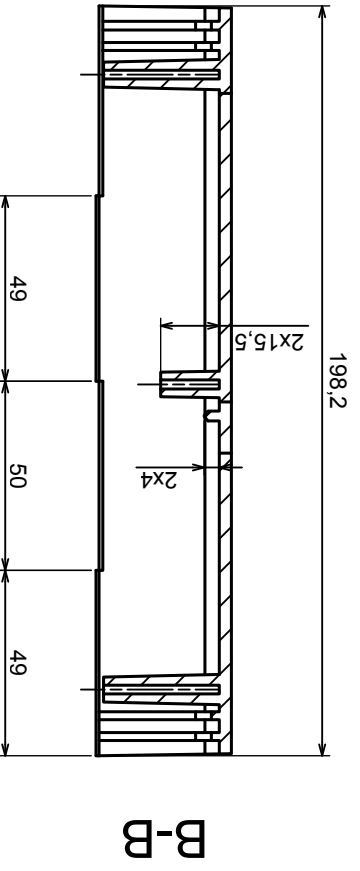

All rights reserved, Copyright Kradex 2017		Product model	Enclosure Z1 - Assembly
Format: A3		Material: PS, ABS	
Scale 1:2		Tolerance: +/- 0.5	

A-A

	Scale 1:1	Tolerance: +/- 0.5
	Format: A3	Material: PS, ABS
Product model		Enclosure Z1 - Base
All rights reserved, Copyright Kradex 2017		

Scale 1:1		Tolerance: +/- 0.5
Format: A3		
Product model		Enclosure Z1 - Cover
Material: PS, ABS		
All rights reserved, Copyright Kradex 2017		

	Scale 1:1	Tolerance: +/- 0.5
	Format: A3	Material: PS, ABS
Product model		Enclosure Z1 - Board
All rights reserved, Copyright Kradex 2017		

Scale 4:1		Tolerance: +/- 0.5
Format: A3		
Material: PS, ABS		Product model Enclosure Z1 - Foot
All rights reserved, Copyright Kradex 2017		