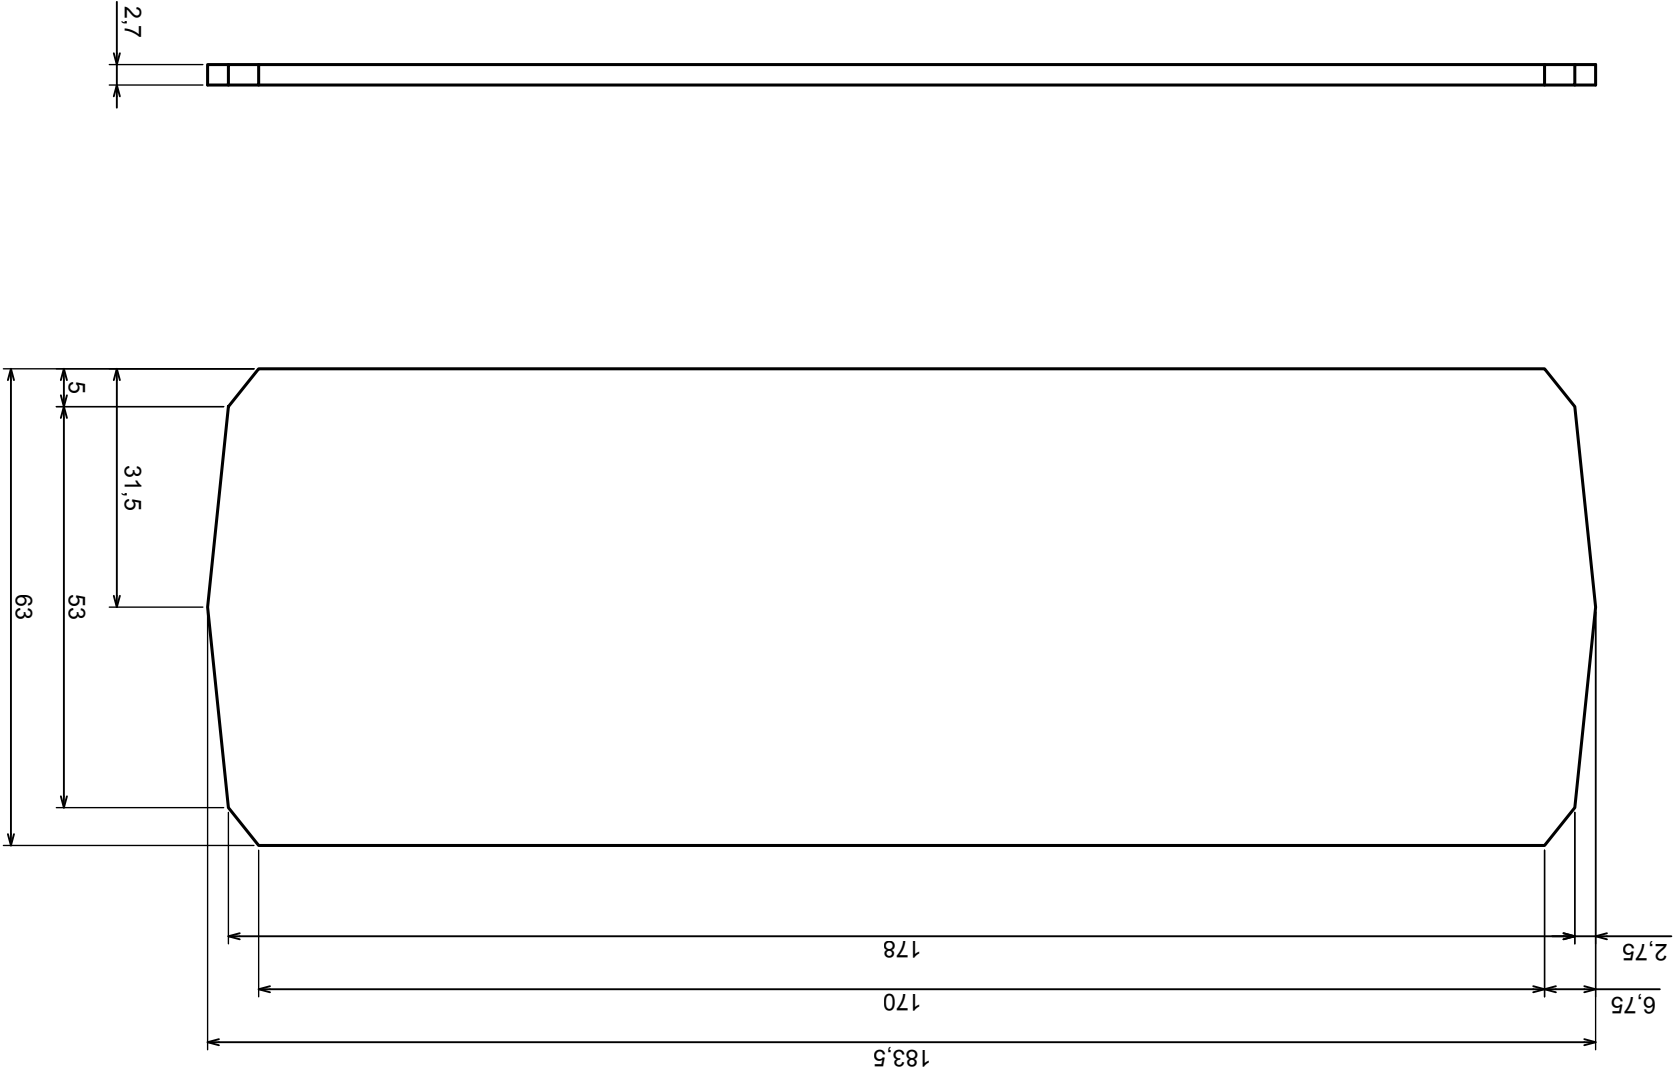

All rights reserved, Copyright Kradex 2017		Product model	Enclosure Z1 - Assembly
Format: A3		Material: PS, ABS	
Scale 1:2		Tolerance: +/- 0.5	

A-A

	Scale 1:1	Tolerance: +/- 0.5
	Format: A3	Material: PS, ABS
Product model		Enclosure Z1 - Base
All rights reserved, Copyright Kradex 2017		

Scale 1:1		Tolerance: +/- 0.5
Format: A3		
Product model		Enclosure Z1 - Cover
Material: PS, ABS		
All rights reserved, Copyright Kradex 2017		

	Scale 1:1	Tolerance: +/- 0.5
	Format: A3	Material: PS, ABS
Product model		Enclosure Z1 - Board
All rights reserved, Copyright Kradex 2017		

Scale 4:1		Tolerance: +/- 0.5
Format: A3		
Material: PS, ABS		Product model Enclosure Z1 - Foot
All rights reserved, Copyright Kradex 2017		