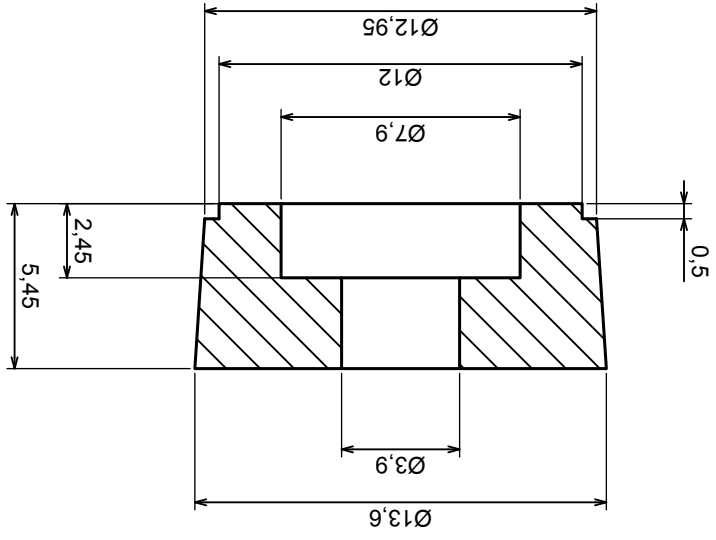

All rights reserved, Copyright Kradex 2017		Product model	Enclosure Z1 - Assembly
Format: A3		Material: PS, ABS	
Scale 1:2		Tolerance: +/- 0.5	

A-A

	Scale 1:1	Tolerance: +/- 0.5
	Format: A3	Material: PS, ABS
Product model		Enclosure Z1 - Base
All rights reserved, Copyright Kradex 2017		

Scale 1:1		Tolerance: +/- 0.5
Format: A3		
Product model		Enclosure Z1 - Cover
Material: PS, ABS		
All rights reserved, Copyright Kradex 2017		

	Scale 1:1	Tolerance: +/- 0.5
	Format: A3	Material: PS, ABS
Product model		Enclosure Z1 - Board
All rights reserved, Copyright Kradex 2017		

Scale 4:1		Tolerance: +/- 0.5
Format: A3		
Material: PS, ABS		Product model Enclosure Z1 - Foot
All rights reserved, Copyright Kradex 2017		