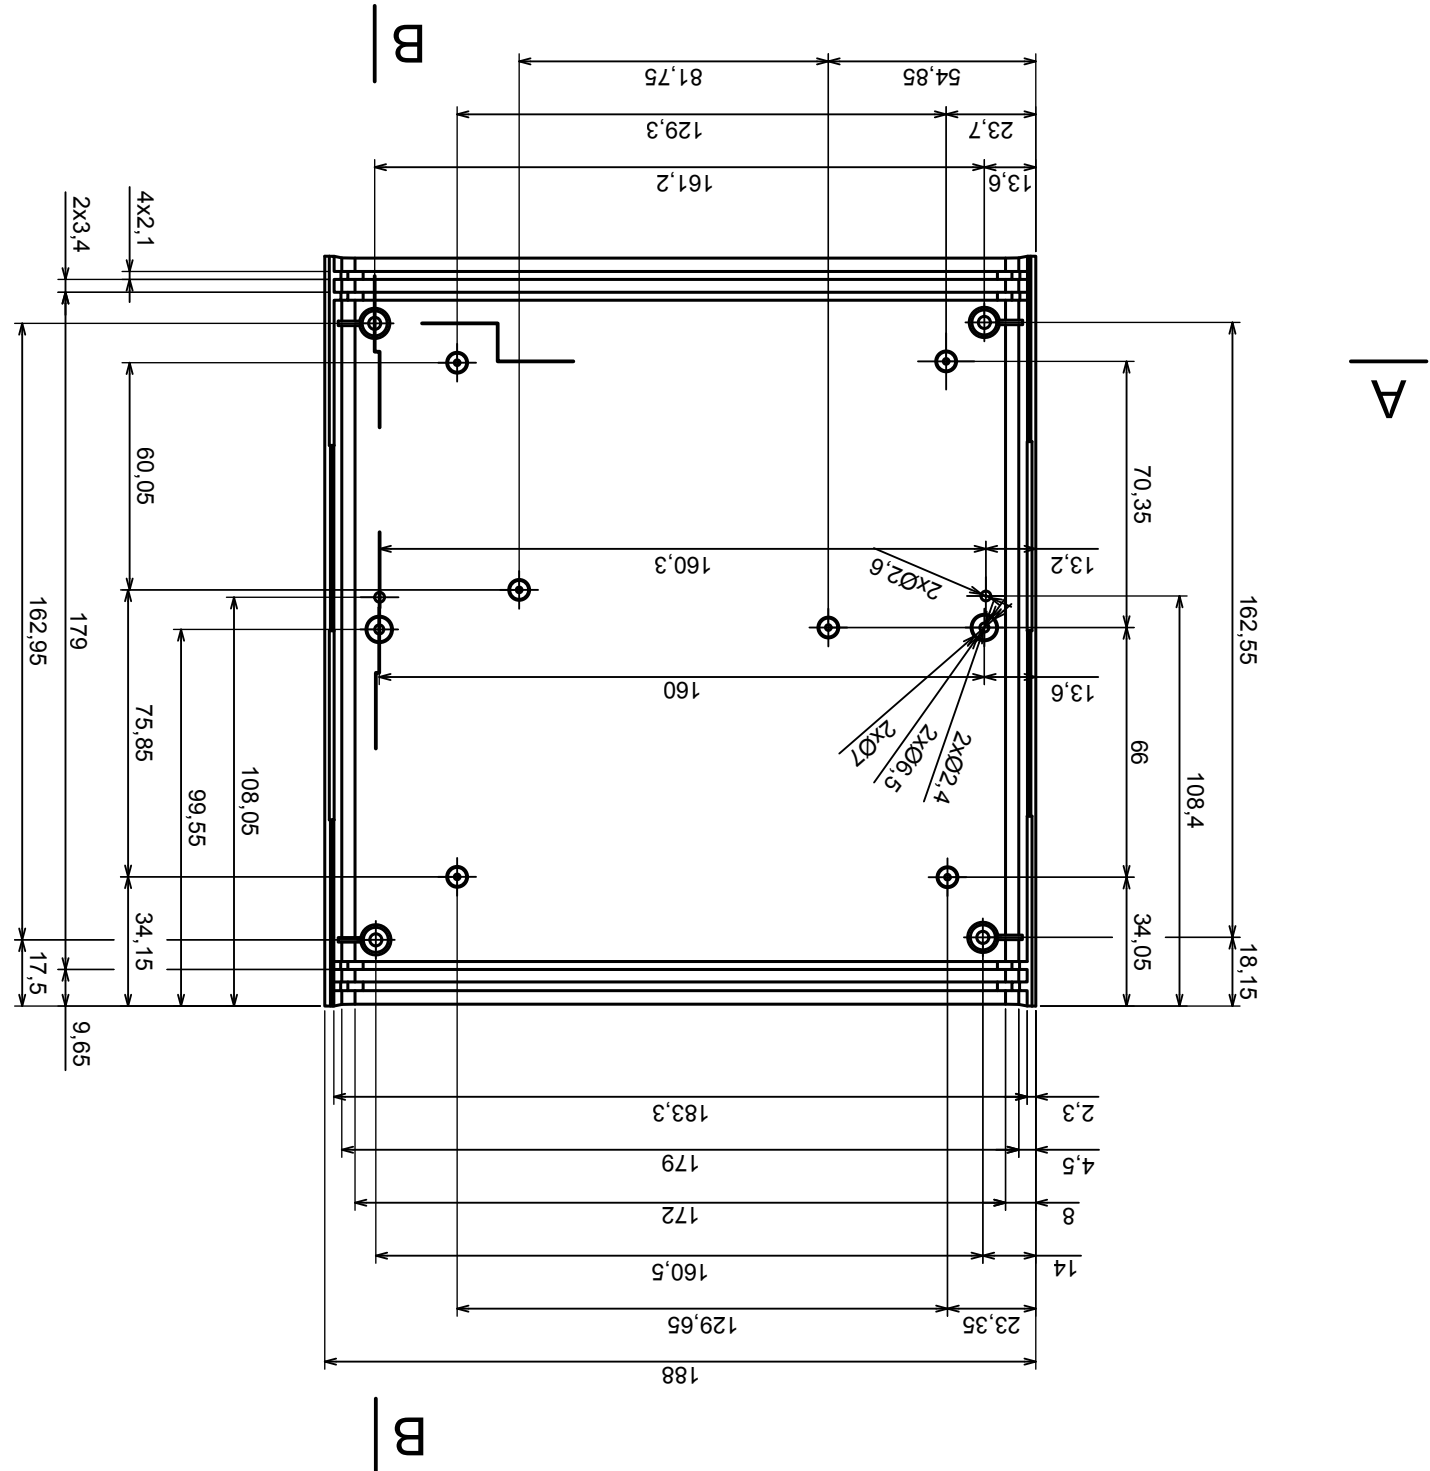

All rights reserved, Copyright Kradex 2017		Product model	Enclosure Z1 - Assembly
Format: A3		Material: PS, ABS	
Scale 1:2		Tolerance: +/- 0.5	

A-A

	Scale 1:1	Tolerance: +/- 0.5
	Format: A3	Material: PS, ABS
Product model		Enclosure Z1 - Base
All rights reserved, Copyright Kradex 2017		

Scale 1:1		Tolerance: +/- 0.5
Format: A3		
Product model		Enclosure Z1 - Cover
Material: PS, ABS		
All rights reserved, Copyright Kradex 2017		

	Scale 1:1	Tolerance: +/- 0.5
	Format: A3	Material: PS, ABS
Product model		Enclosure Z1 - Board
All rights reserved, Copyright Kradex 2017		

Scale 4:1		Tolerance: +/- 0.5
Format: A3		
Material: PS, ABS		Product model Enclosure Z1 - Foot
All rights reserved, Copyright Kradex 2017		