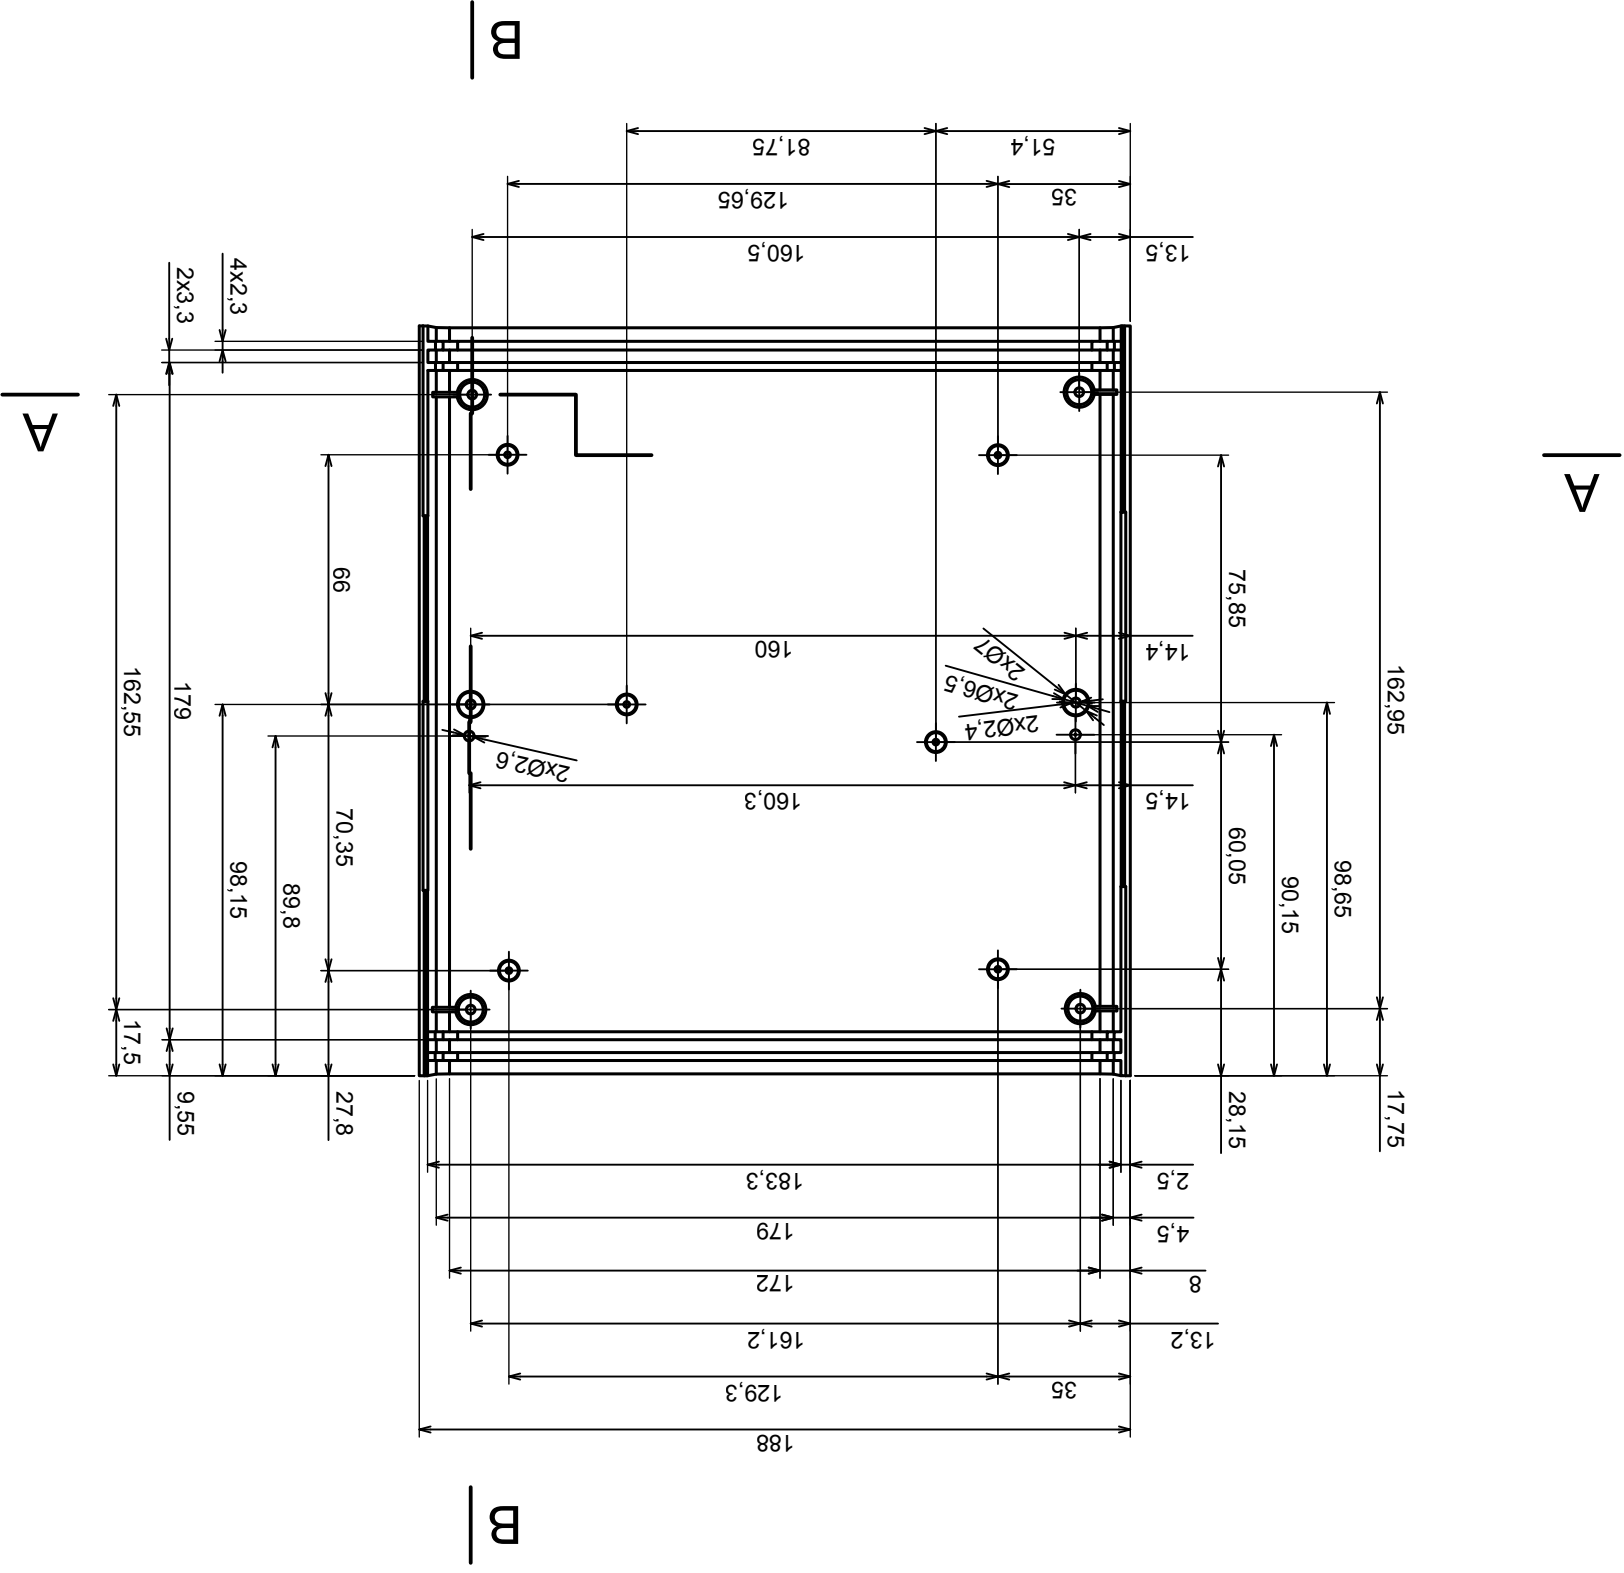

All rights reserved, Copyright Kradex 2017		Product model	Enclosure Z1 - Assembly
Format: A3		Material: PS, ABS	
Scale 1:2		Tolerance: +/- 0.5	

A-A

	Scale 1:1	Tolerance: +/- 0.5
	Format: A3	Material: PS, ABS
Product model		Enclosure Z1 - Base
All rights reserved, Copyright Kradex 2017		

Scale 1:1		Tolerance: +/- 0.5
Format: A3		
Product model		Enclosure Z1 - Cover
Material: PS, ABS		
All rights reserved, Copyright Kradex 2017		

	Scale 1:1	Tolerance: +/- 0.5
	Format: A3	Material: PS, ABS
Product model		Enclosure Z1 - Board
All rights reserved, Copyright Kradex 2017		

Scale 4:1		Tolerance: +/- 0.5
Format: A3		
Material: PS, ABS		Product model Enclosure Z1 - Foot
All rights reserved, Copyright Kradex 2017		