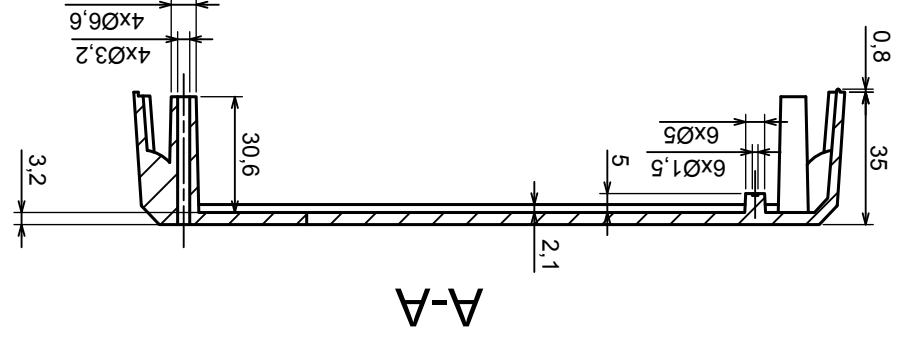

All rights reserved, Copyright Kradex 2017		Product model	Enclosure Z1 - Assembly
Format: A3		Material: PS, ABS	
Scale 1:2		Tolerance: +/- 0.5	

A-A

	Scale 1:1	Tolerance: +/- 0.5
	Format: A3	Material: PS, ABS
Product model		Enclosure Z1 - Base
All rights reserved, Copyright Kradex 2017		

Scale 1:1		Tolerance: +/- 0.5
Format: A3		
Product model		Enclosure Z1 - Cover
Material: PS, ABS		
All rights reserved, Copyright Kradex 2017		

	Scale 1:1	Tolerance: +/- 0.5
	Format: A3	Material: PS, ABS
Product model		Enclosure Z1 - Board
All rights reserved, Copyright Kradex 2017		

Scale 4:1		Tolerance: +/- 0.5
Format: A3		
Material: PS, ABS		Product model Enclosure Z1 - Foot
All rights reserved, Copyright Kradex 2017		