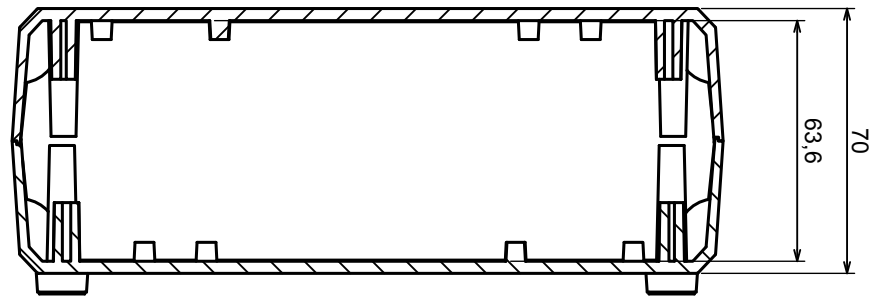

All rights reserved, Copyright Kradex 2017		Product model	Enclosure Z1 - Assembly
Format: A3		Material: PS, ABS	
Scale 1:2		Tolerance: +/- 0.5	

A-A

	Scale 1:1	Tolerance: +/- 0.5
	Format: A3	Material: PS, ABS
Product model		Enclosure Z1 - Base
All rights reserved, Copyright Kradex 2017		

Scale 1:1		Tolerance: +/- 0.5
Format: A3		
Product model		Enclosure Z1 - Cover
Material: PS, ABS		
All rights reserved, Copyright Kradex 2017		

	Scale 1:1	Tolerance: +/- 0.5
	Format: A3	Material: PS, ABS
Product model		Enclosure Z1 - Board
All rights reserved, Copyright Kradex 2017		

Scale 4:1		Tolerance: +/- 0.5
Format: A3		
Material: PS, ABS		Product model Enclosure Z1 - Foot
All rights reserved, Copyright Kradex 2017		