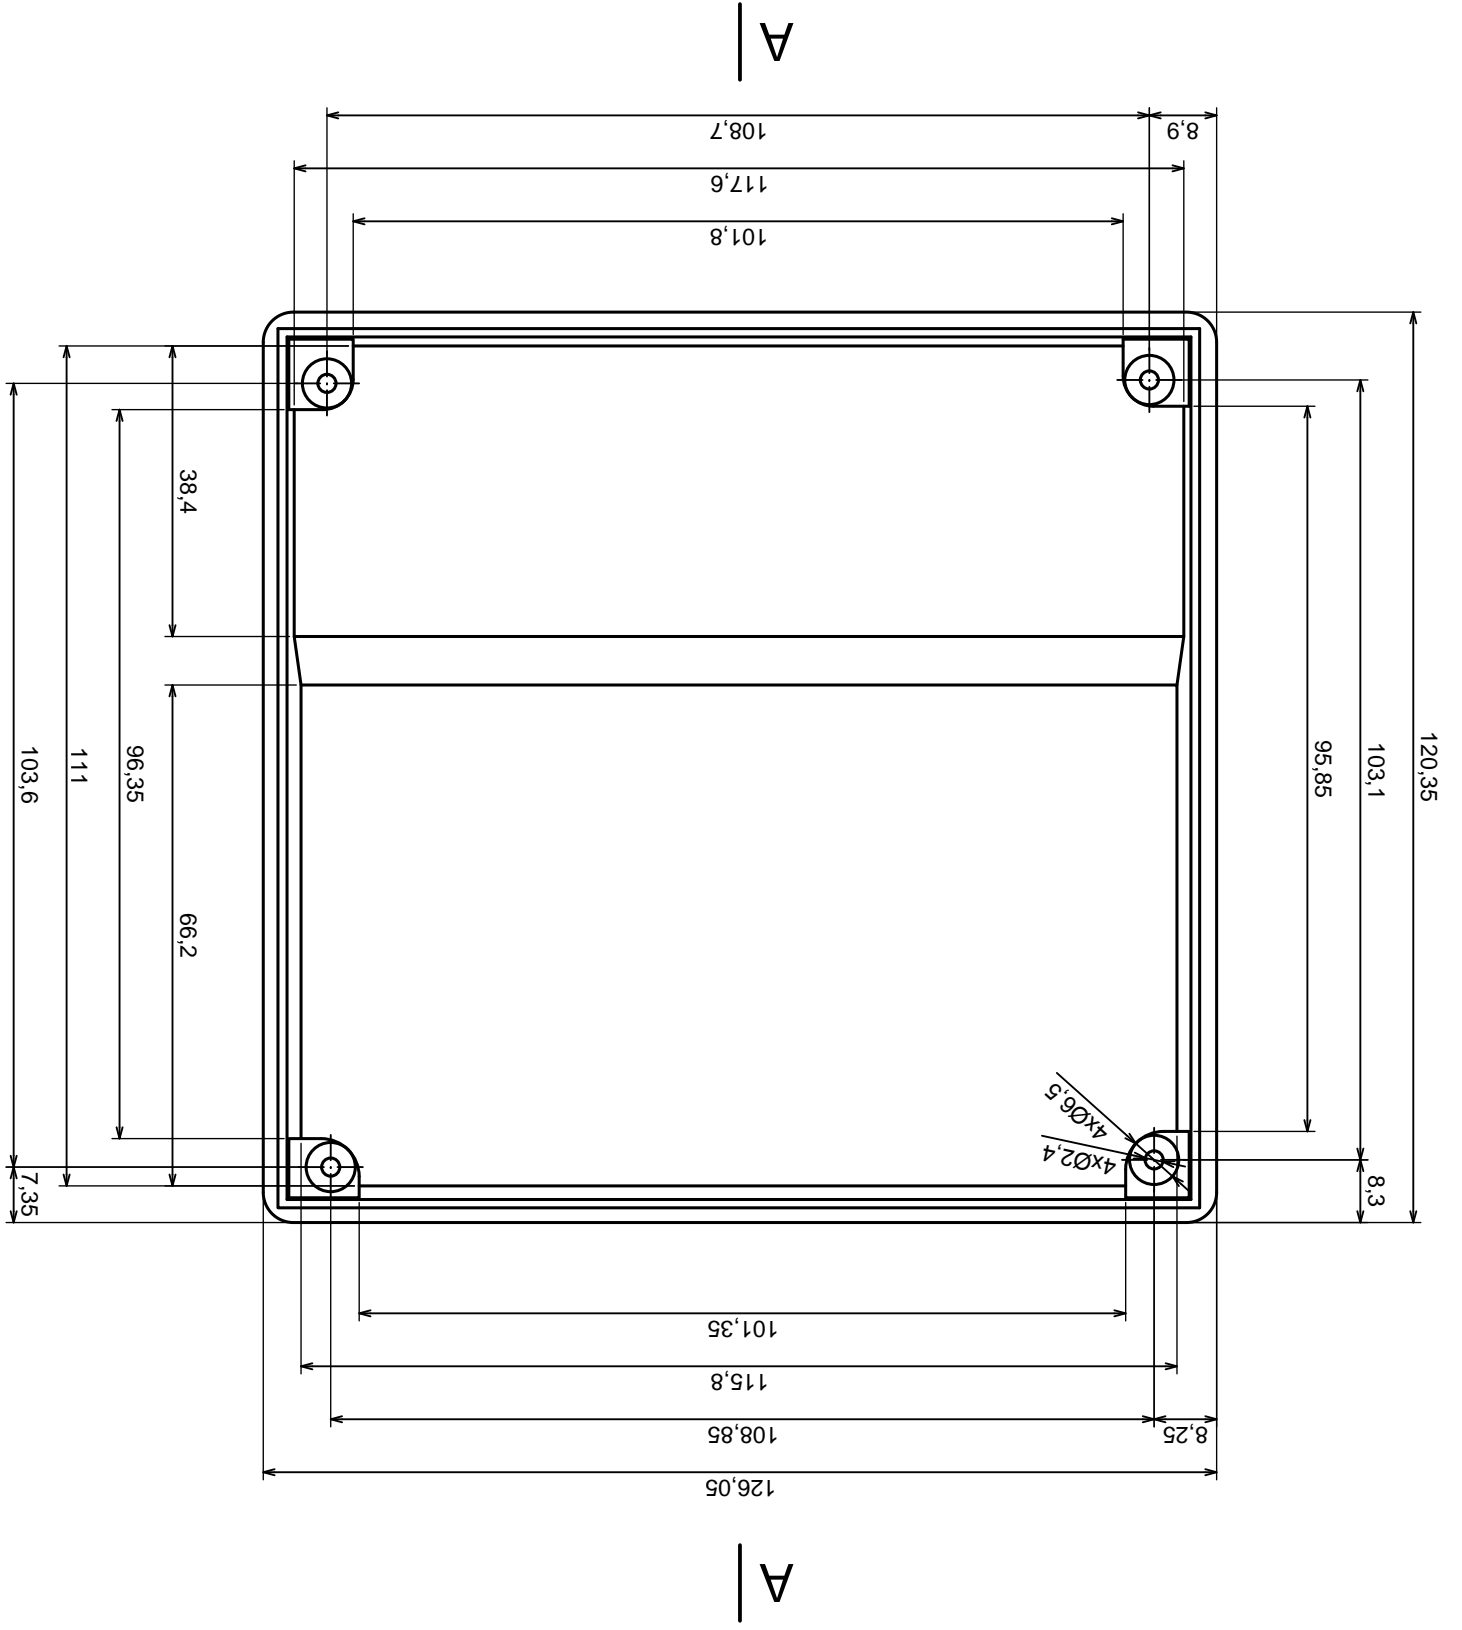

Tolerance: +/- 0,8

Material: PS, ABS

Scale 1:1

Format: A3

Product model
Enclosure Z20 - assembly

All rights reserved, Copyright Kradex 2016

All rights reserved, Copyright Kradex 2016		Product model	Enclosure Z20 - base
Format: A3		Material: PS, ABS	
Scale 1:1		Tolerance: +/- 0.8	

All rights reserved, Copyright Kradex 2016		Product model	Enclosure Z20 - cover
Format: A3		Material: PS, ABS	
Scale 1:1		Tolerance: +/- 0.8	

X-ON Electronics

Largest Supplier of Electrical and Electronic Components