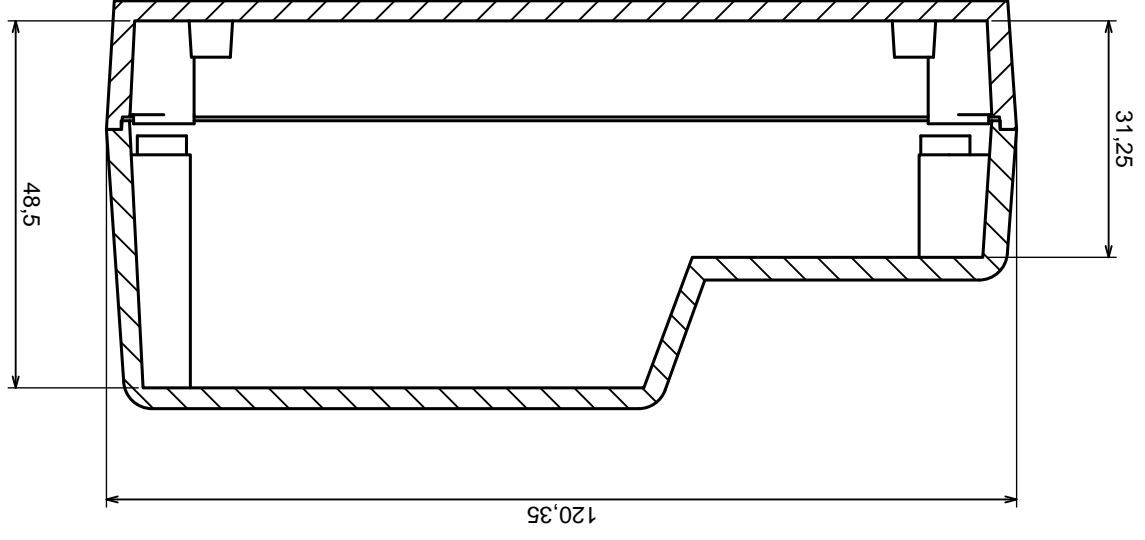

Tolerance: +/- 0,8

Material: PS, ABS

Scale 1:1

Format: A3

Product model
Enclosure Z20 - assembly

All rights reserved, Copyright Kradex 2016

All rights reserved, Copyright Kradex 2016		Product model	Enclosure Z20 - base
Format: A3		Material: PS, ABS	
Scale 1:1		Tolerance: +/- 0.8	

All rights reserved, Copyright Kradex 2016		Product model	Enclosure Z20 - cover
Format: A3		Material: PS, ABS	
Scale 1:1		Tolerance: +/- 0.8	

X-ON Electronics

Largest Supplier of Electrical and Electronic Components