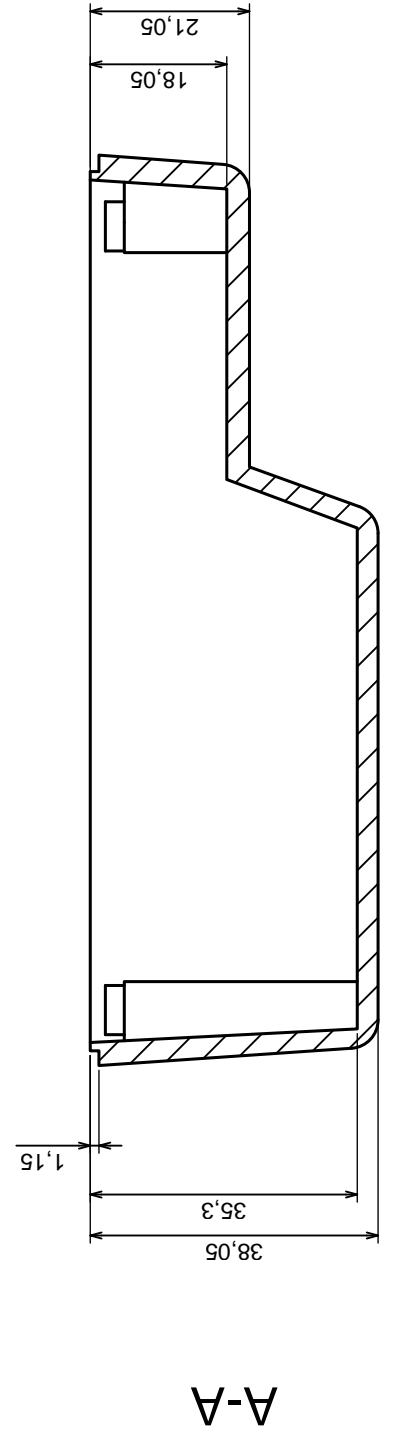

Tolerance: +/- 0,8

Material: PS, ABS

Scale 1:1

Format: A3

Product model
Enclosure Z20 - assembly

All rights reserved, Copyright Kradex 2016

All rights reserved, Copyright Kradex 2016		Product model	Enclosure Z20 - base
Format: A3		Material: PS, ABS	
Scale 1:1		Tolerance: +/- 0.8	

All rights reserved, Copyright Kradex 2016		Product model	Enclosure Z20 - cover
Format: A3		Material: PS, ABS	
Scale 1:1		Tolerance: +/- 0.8	

X-ON Electronics

Largest Supplier of Electrical and Electronic Components