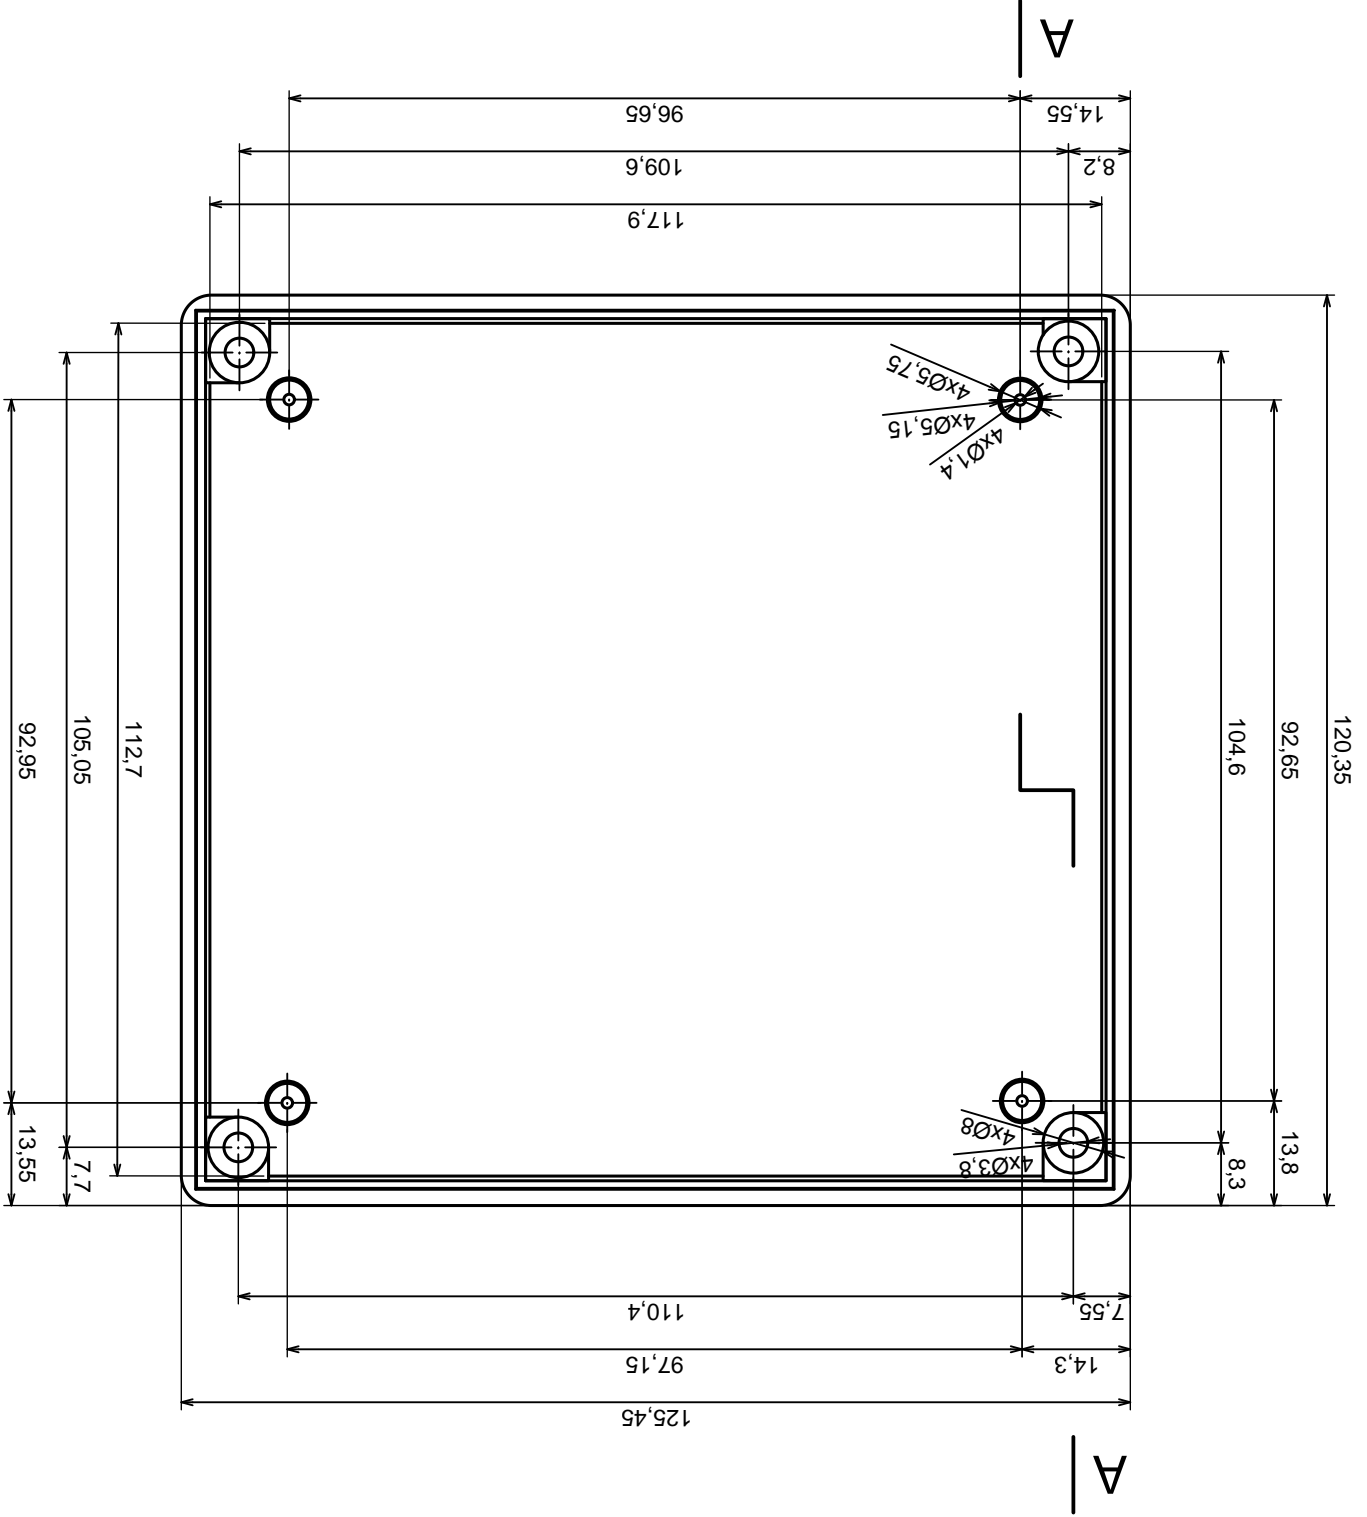

Tolerance: +/- 0,8

Material: PS, ABS

Scale 1:1

Format: A3

Product model
Enclosure Z20 - assembly

All rights reserved, Copyright Kradex 2016

All rights reserved, Copyright Kradex 2016		Product model	Enclosure Z20 - base
Format: A3		Material: PS, ABS	
Scale 1:1		Tolerance: +/- 0.8	

All rights reserved, Copyright Kradex 2016		Product model	Enclosure Z20 - cover
Format: A3		Material: PS, ABS	
Scale 1:1		Tolerance: +/- 0.8	

X-ON Electronics

Largest Supplier of Electrical and Electronic Components