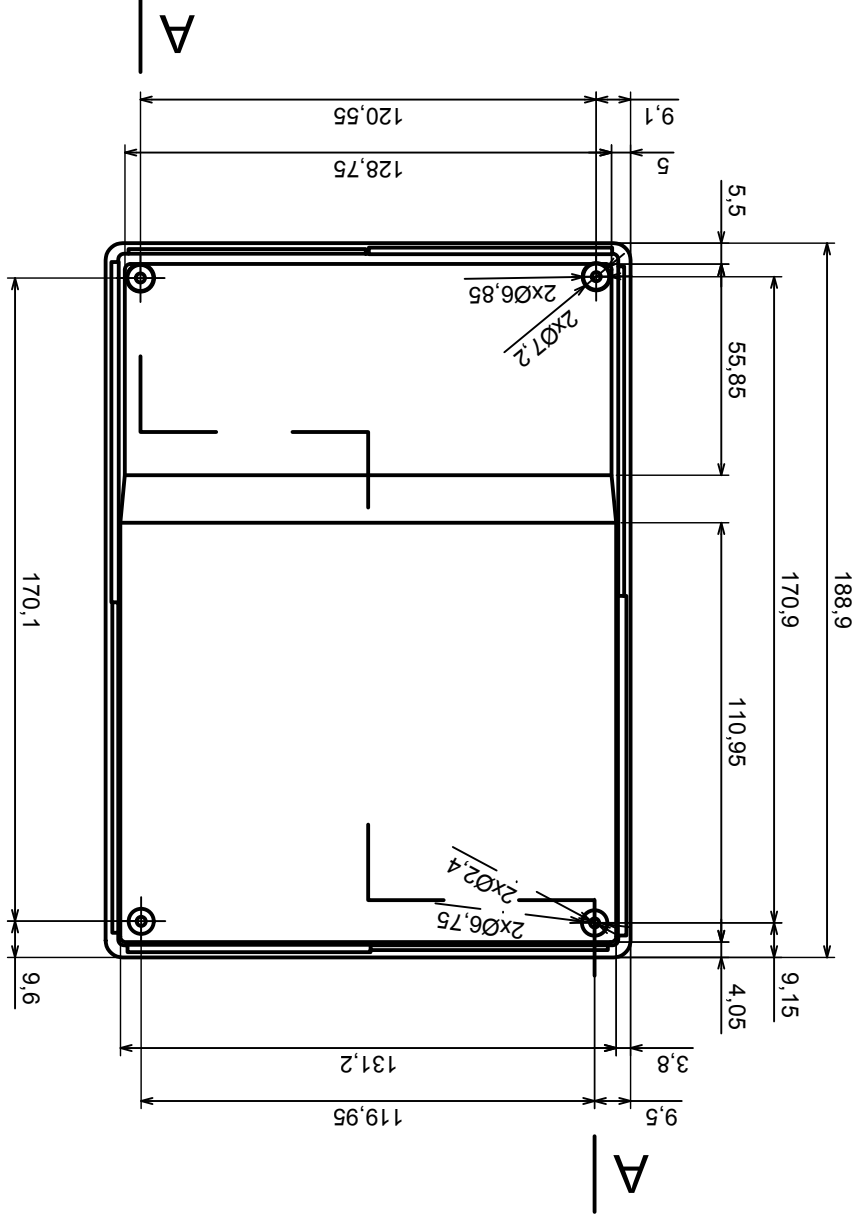

Tolerance: +/- 0.8

Material: PS, ABS

Scale 1:2

Format: A3

Product model
Enclosure Z20A - Assembly

All rights reserved, Copyright Kradex 2017

A-A

A |

A |

A-A

Scale 1:2	Tolerance: +/- 0.8
Format: A3	Material: PS, ABS
Product model	Enclosure Z20A - Cover

All rights reserved, Copyright Kradex 2017

Scale 5:1		Tolerance: +/- 0.8
Format: A3		Material: PS, ABS
Product model		Enclosure Z20A - Foot
All rights reserved, Copyright Kradex 2017		