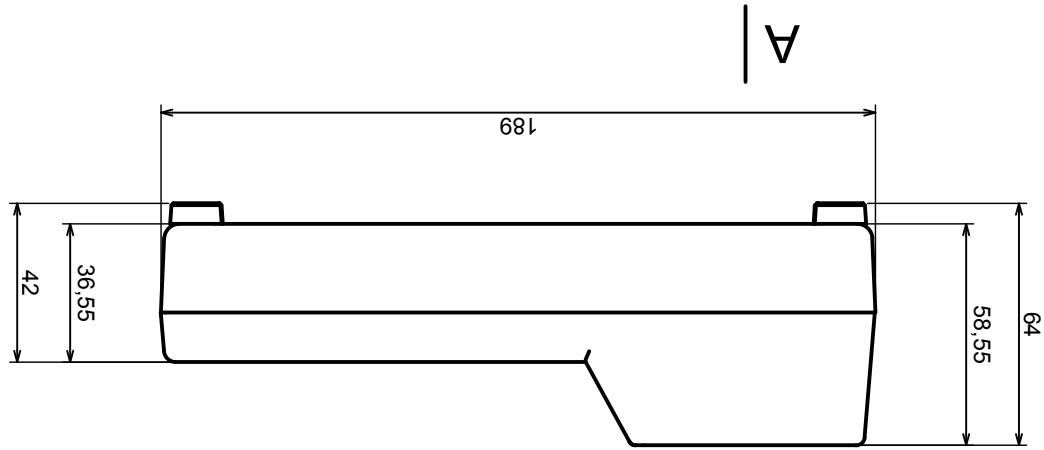

Tolerance: +/- 0.8

Material: PS, ABS

Scale 1:2

Format: A3

Product model
Enclosure Z20A - Assembly

All rights reserved, Copyright Kradex 2017

A-A

A |

A |

A-A

Scale 1:2	Tolerance: +/- 0.8
Format: A3	Material: PS, ABS
Product model	Enclosure Z20A - Cover

All rights reserved, Copyright Kradex 2017

Scale 5:1		Tolerance: +/- 0.8
Format: A3		Material: PS, ABS
Product model		Enclosure Z20A - Foot
All rights reserved, Copyright Kradex 2017		