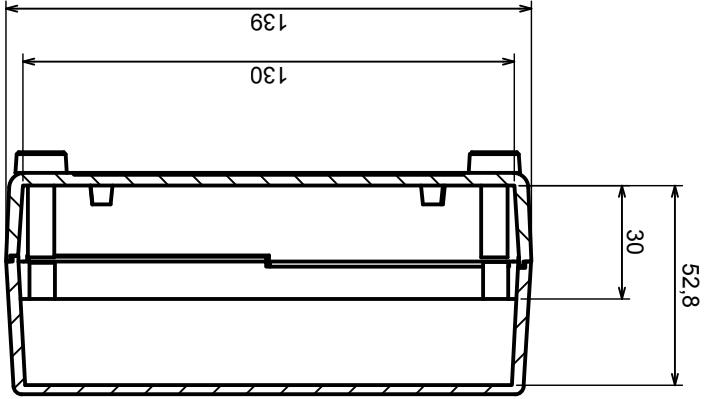

Tolerance: +/- 0.8

Material: PS, ABS

Scale 1:2

Format: A3

Product model
Enclosure Z20A - Assembly

All rights reserved, Copyright Kradex 2017

A-A

A |

A |

A-A

Scale 1:2	Tolerance: +/- 0.8
Format: A3	Material: PS, ABS
Product model	Enclosure Z20A - Cover

All rights reserved, Copyright Kradex 2017

Scale 5:1		Tolerance: +/- 0.8
Format: A3		Material: PS, ABS
Product model		Enclosure Z20A - Foot
All rights reserved, Copyright Kradex 2017		