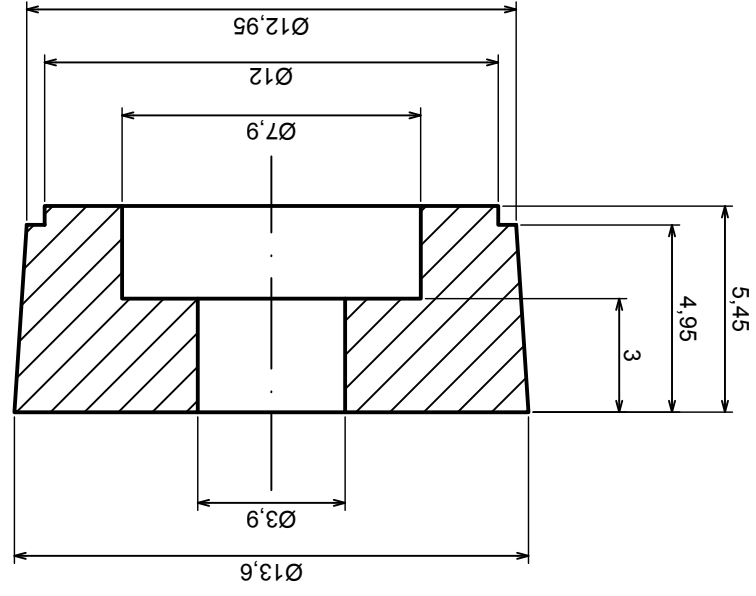

Tolerance: +/- 0.8

Material: PS, ABS

Scale 1:2

Format: A3

Product model
Enclosure Z20A - Assembly

All rights reserved, Copyright Kradex 2017

A-A

A |

A |

A-A

Scale 1:2	Tolerance: +/- 0.8
Format: A3	Material: PS, ABS
Product model	Enclosure Z20A - Cover

All rights reserved, Copyright Kradex 2017

Scale 5:1		Tolerance: +/- 0.8
Format: A3		Material: PS, ABS
Product model		Enclosure Z20A - Foot
All rights reserved, Copyright Kradex 2017		