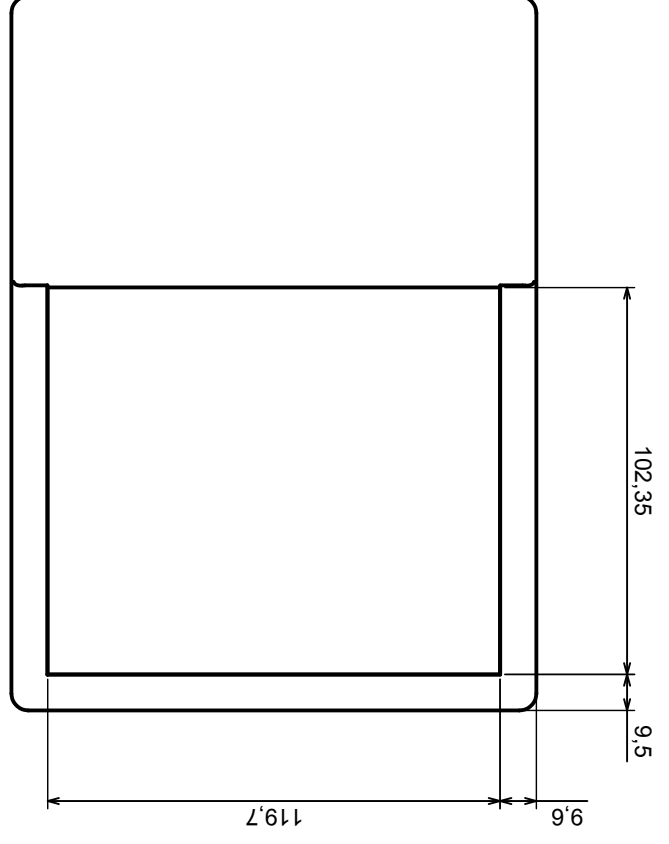

Tolerance: +/- 0.8

Material: PS, ABS

Scale 1:2

Format: A3

Product model
Enclosure Z20A - Assembly

All rights reserved, Copyright Kradex 2017

A-A

A |

A |

A-A

Scale 1:2	Tolerance: +/- 0.8
Format: A3	Material: PS, ABS
Product model	Enclosure Z20A - Cover

All rights reserved, Copyright Kradex 2017

Scale 5:1		Tolerance: +/- 0.8
Format: A3		Material: PS, ABS
Product model		Enclosure Z20A - Foot
All rights reserved, Copyright Kradex 2017		