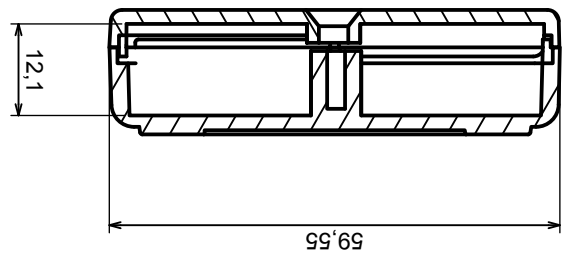

Tolerance: +/- 0.8

Material: PS, ABS

Scale 1:1

Format: A3

Product model
Enclosure Z23AU - assembly

All rights reserved, Copyright Kradex 2016

All rights reserved, Copyright Kradex 2016	
Product model	Enclosure Z23AU - cover
Format: A3	Material: PS, ABS
Scale 1:1	Tolerance: +/- 0.8