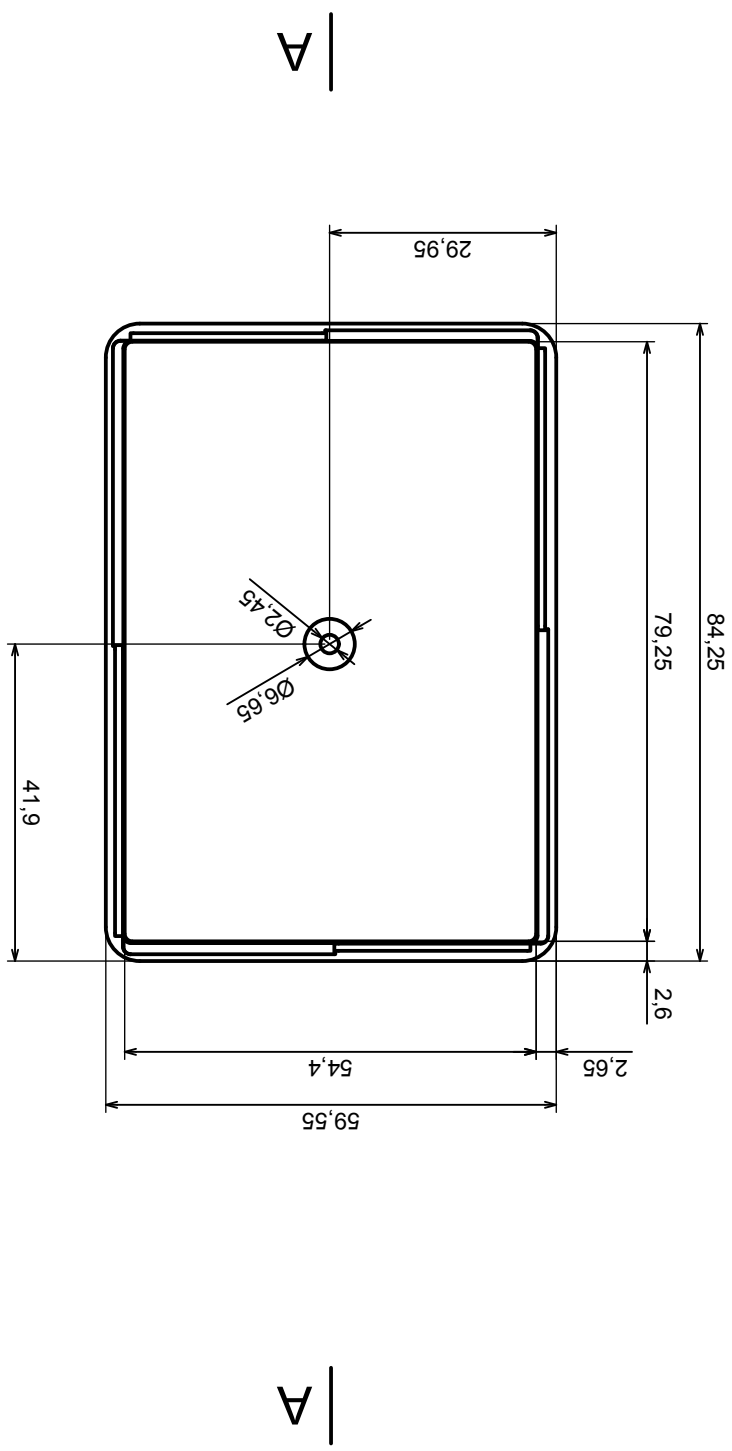

Tolerance: +/- 0.8

Material: PS, ABS

Scale 1:1

Format: A3

Product model
Enclosure Z23AU - assembly

All rights reserved, Copyright Kradex 2016

All rights reserved, Copyright Kradex 2016	
Product model	Enclosure Z23AU - cover
Format: A3	Material: PS, ABS
Scale 1:1	Tolerance: +/- 0.8