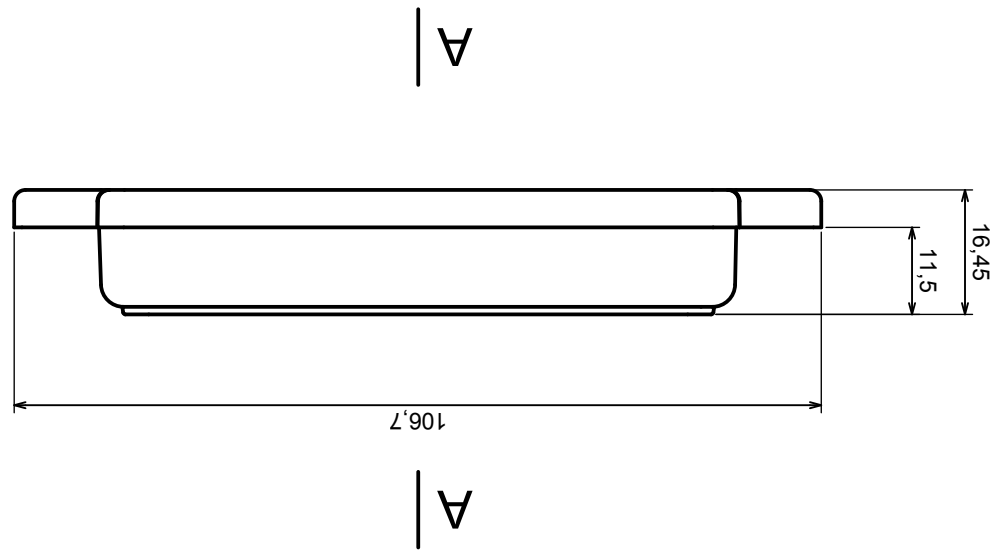

Tolerance: +/- 0.8

Material: PS, ABS

Scale 1:1

Format: A3

Product model
Enclosure Z23AU - assembly

All rights reserved, Copyright Kradex 2016

All rights reserved, Copyright Kradex 2016	
Product model	Enclosure Z23AU - cover
Format: A3	Material: PS, ABS
Scale 1:1	Tolerance: +/- 0.8