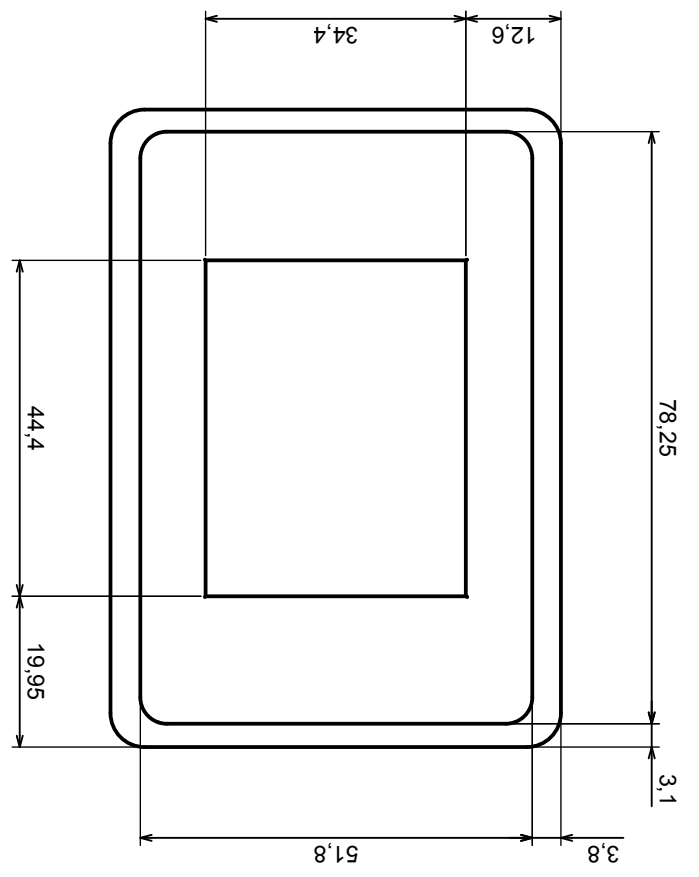

Tolerance: +/- 0.8

Material: PS, ABS

Scale 1:1

Format: A3

Product model
Enclosure Z23AU - assembly

All rights reserved, Copyright Kradex 2016

All rights reserved, Copyright Kradex 2016	
Product model	Enclosure Z23AU - cover
Format: A3	Material: PS, ABS
Scale 1:1	Tolerance: +/- 0.8