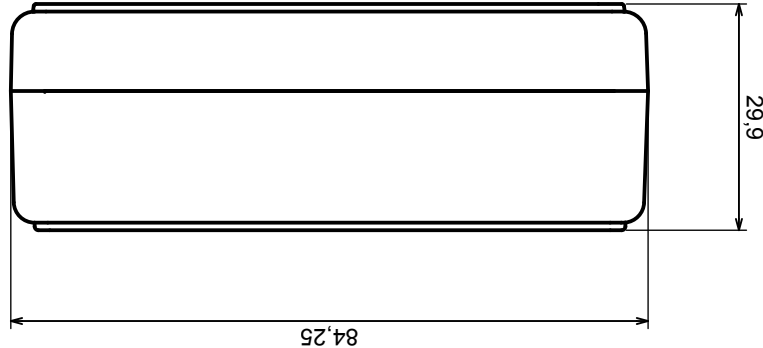

Tolerance: +/- 0.8

Material: PS, ABS

Scale 1:1

Format: A3

Product model
Enclosure Z23 - Assembly

All rights reserved, Copyright Kradex 2017

A-A

A

A

All rights reserved, Copyright Kradex 2017		Product model	Enclosure Z23 - Base
Format: A3		Material: PS, ABS	
Scale 1:1		Tolerance: +/- 0.8	

Tolerance: +/- 0.8

Material: PS, ABS

Product model
Enclosure Z23 - Cover