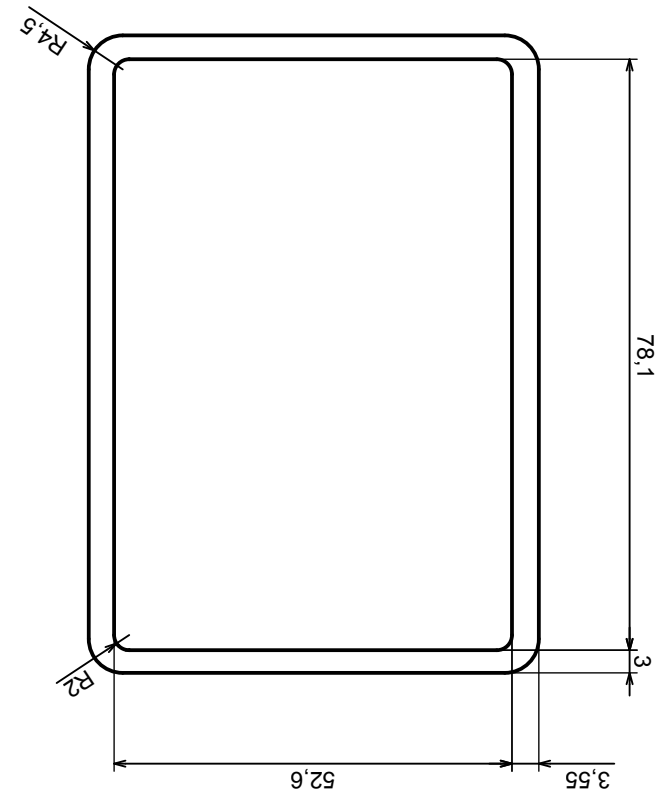

Tolerance: +/- 0.8

Material: PS, ABS

Product model
Enclosure Z23 - Cover

All rights reserved, Copyright Kradex 2017

A-A