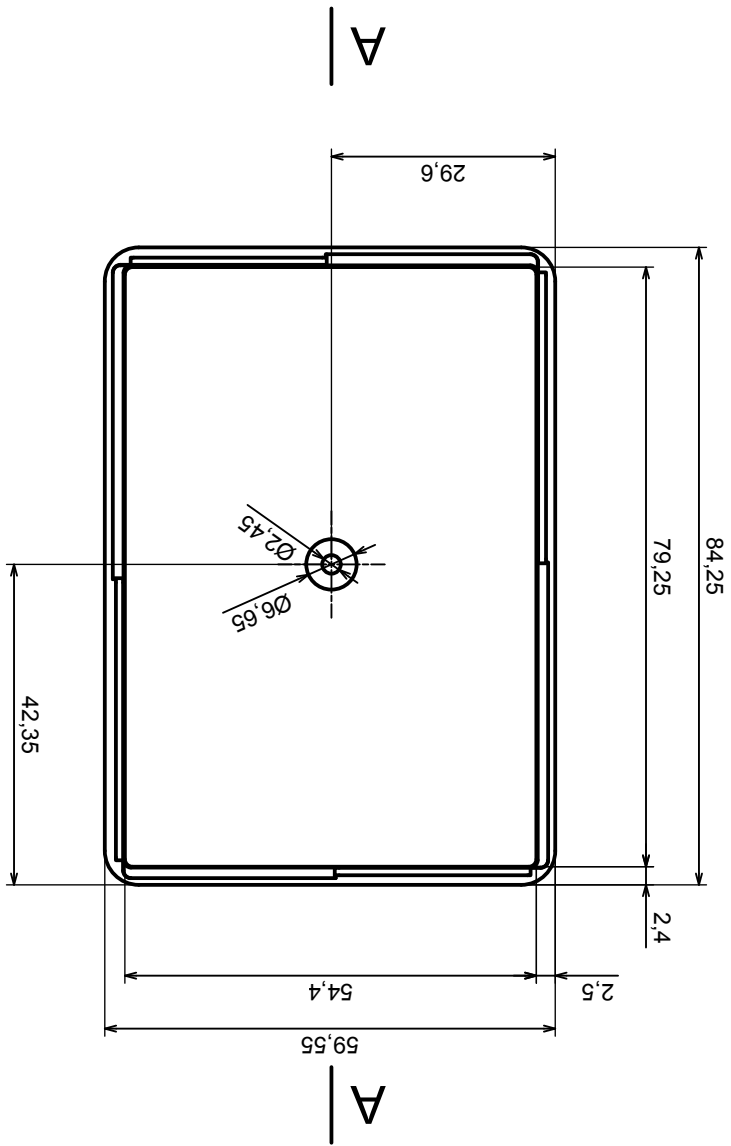

Tolerance: +/- 0.8

Material: PS, ABS

Scale 1:1

Format: A3

Product model
Enclosure Z23 - Assembly

All rights reserved, Copyright Kradex 2017

A-A

A

A

All rights reserved, Copyright Kradex 2017		Product model	Enclosure Z23 - Base
Format: A3		Material: PS, ABS	
Scale 1:1		Tolerance: +/- 0.8	

Tolerance: +/- 0.8

Material: PS, ABS

Product model
Enclosure Z23 - Cover