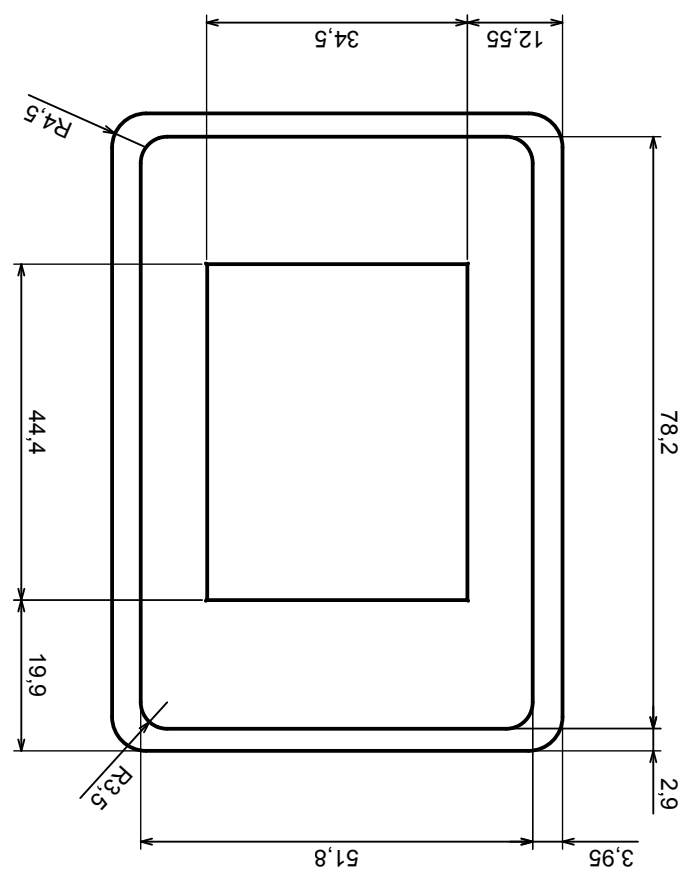

Tolerance: +/- 0.8

Material: PS, ABS

Scale 1:1

Format: A3

Product model
Enclosure Z23 - Assembly

All rights reserved, Copyright Kradex 2017

A-A

A

A

All rights reserved, Copyright Kradex 2017		Product model	Enclosure Z23 - Base
Format: A3		Material: PS, ABS	
Scale 1:1		Tolerance: +/- 0.8	

Tolerance: +/- 0.8

Material: PS, ABS

Product model
Enclosure Z23 - Cover