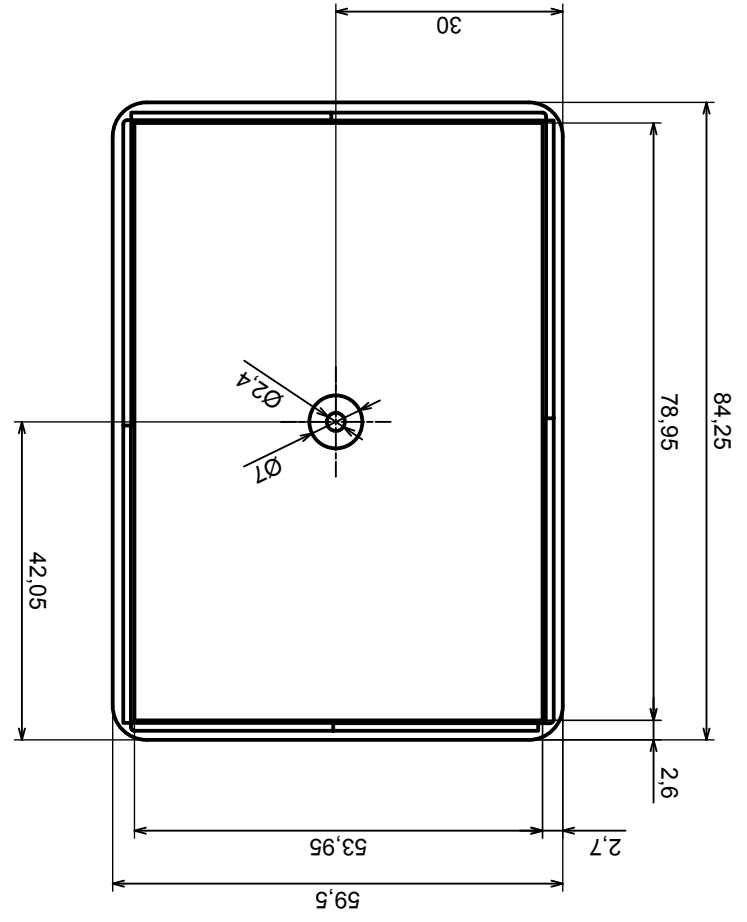

Tolerance: +/- 0.8

Material: PS, ABS

Product model
Enclosure Z23 - Cover

All rights reserved, Copyright Kradex 2017

A

A