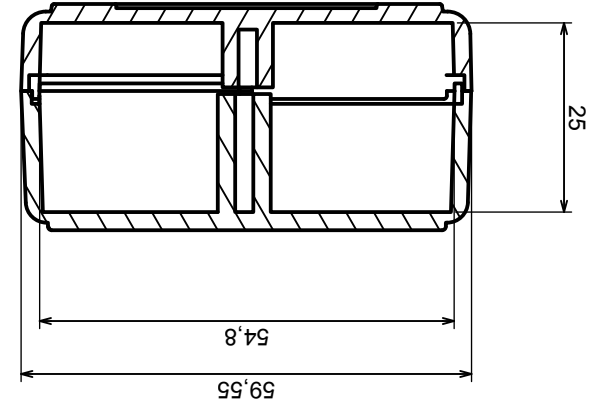

Tolerance: +/- 0.8

Material: PS, ABS

Scale 1:1

Format: A3

Product model
Enclosure Z23 - Assembly

All rights reserved, Copyright Kradex 2017

A-A

A

A

All rights reserved, Copyright Kradex 2017		Product model	Enclosure Z23 - Base
Format: A3		Material: PS, ABS	
Scale 1:1		Tolerance: +/- 0.8	

Tolerance: +/- 0.8

Material: PS, ABS

Product model
Enclosure Z23 - Cover