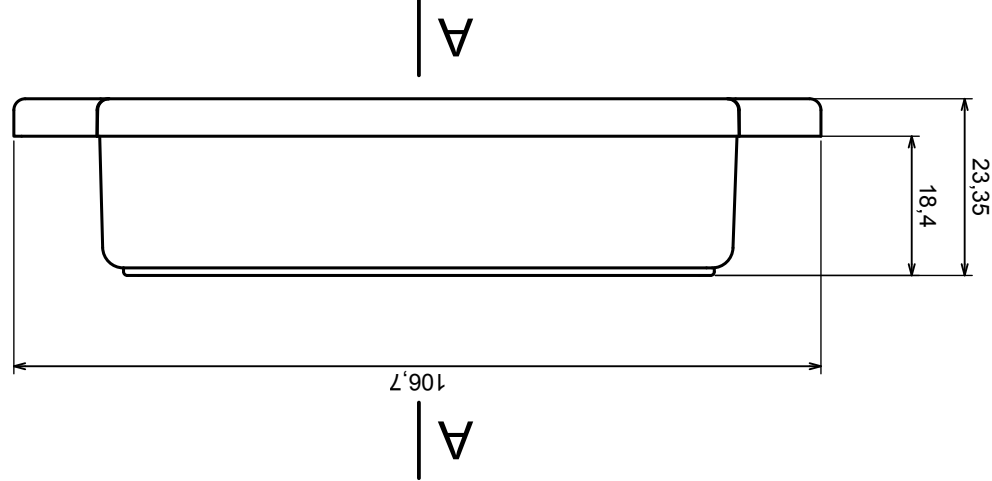

Tolerance: +/- 0.8

Material: PS, ABS

Scale 1:1

Format: A3

Product model: Enclosure Z23U - assembly

All rights reserved, Copyright Kradex 2016

	Scale 1:1	Tolerance: +/- 0.8
	Format: A3	Material: PS, ABS
Product model		Enclosure Z23U - cover
All rights reserved, Copyright Kradex 2016		