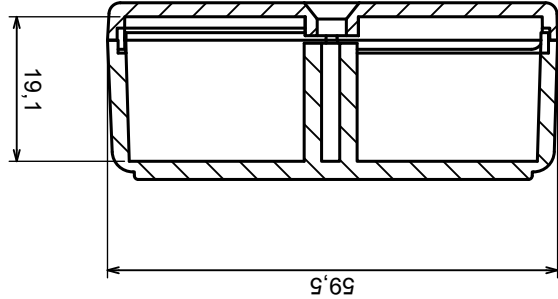

Tolerance: +/- 0.8

Material: PS, ABS

Scale 1:1

Format: A3

Product model: Enclosure Z23U - assembly

All rights reserved, Copyright Kradex 2016

	Scale 1:1	Tolerance: +/- 0.8
	Format: A3	Material: PS, ABS
Product model		Enclosure Z23U - cover
All rights reserved, Copyright Kradex 2016		