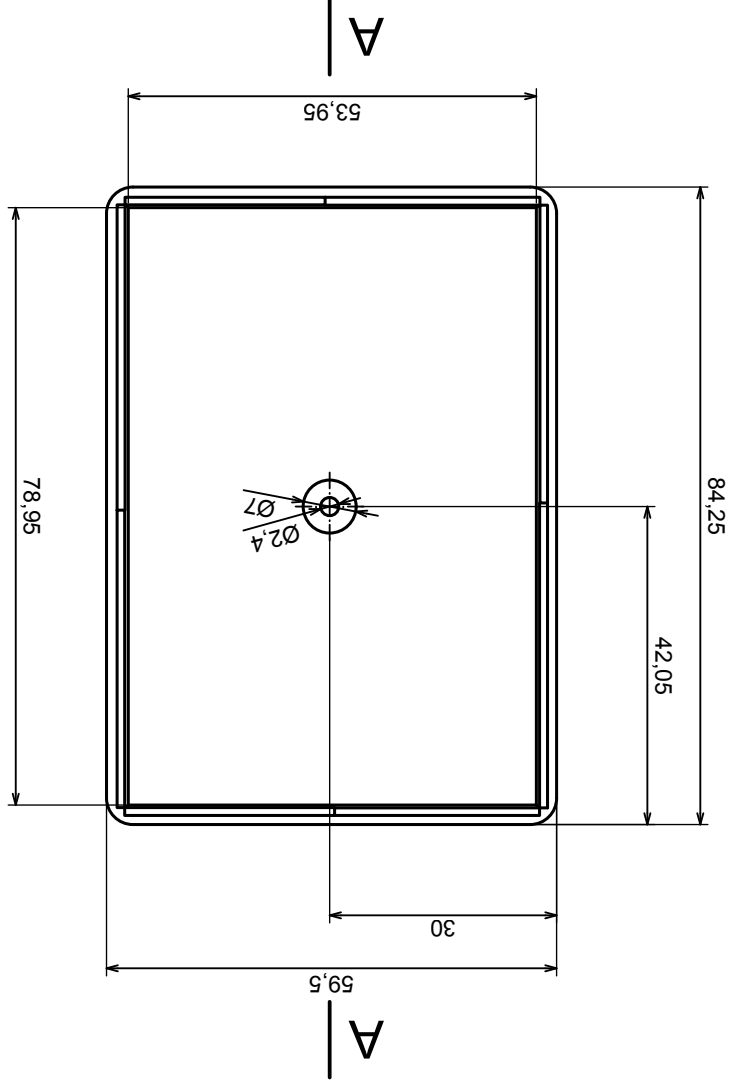

Tolerance: +/- 0.8

Material: PS, ABS

Scale 1:1

Format: A3

Product model: Enclosure Z23U - assembly

All rights reserved, Copyright Kradex 2016

	Scale 1:1	Tolerance: +/- 0.8
	Format: A3	Material: PS, ABS
Product model		Enclosure Z23U - cover
All rights reserved, Copyright Kradex 2016		