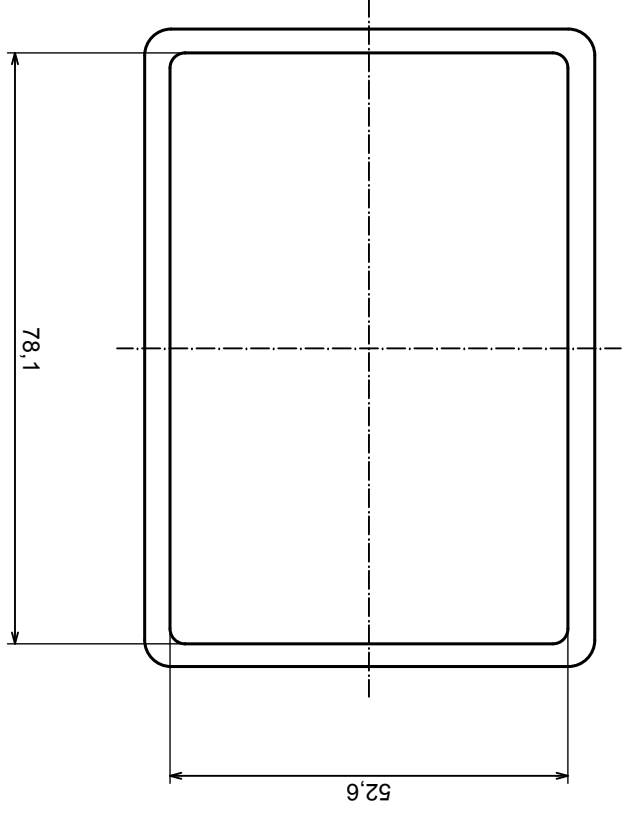

Tolerance: +/- 0.8

Material: PS, ABS

Scale 1:1

Format: A3

Product model: Enclosure Z23U - assembly

All rights reserved, Copyright Kradex 2016

	Scale 1:1	Tolerance: +/- 0.8
	Format: A3	Material: PS, ABS
Product model		Enclosure Z23U - cover
All rights reserved, Copyright Kradex 2016		