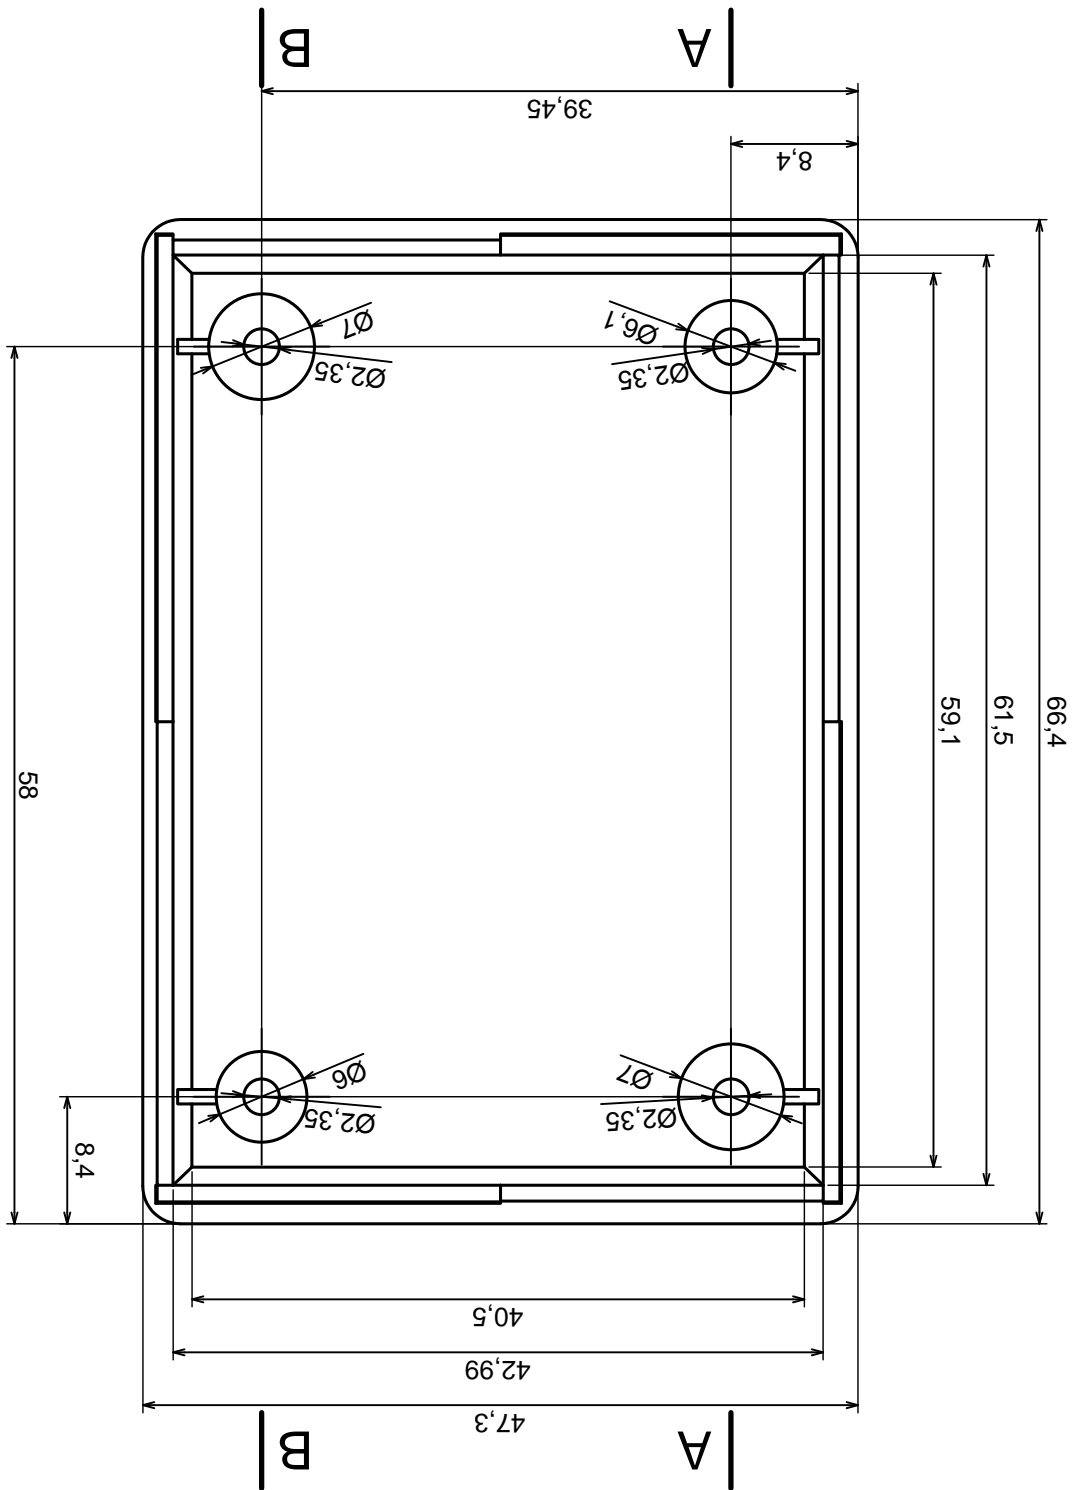

Scale 2:1		Tolerance: +/- 0,5
Format: A3		
Material: PS, ABS		Product model: Enclosure Z24 - Assembly
All rights reserved, Copyright Kradex 2016		

Tolerance: +/- 0,5

Material: PS, ABS

Scale 2:1

Format: A3

Product model: Enclosure Z24- Base

All rights reserved, Copyright Kradex 2016

B-B

A-A

	Tolerance: +/- 0,5	Scale 2:1
	Material: PS, ABS	Format: A3
Product model: Enclosure Z24 - Cover		All rights reserved, Copyright Kradex 2016