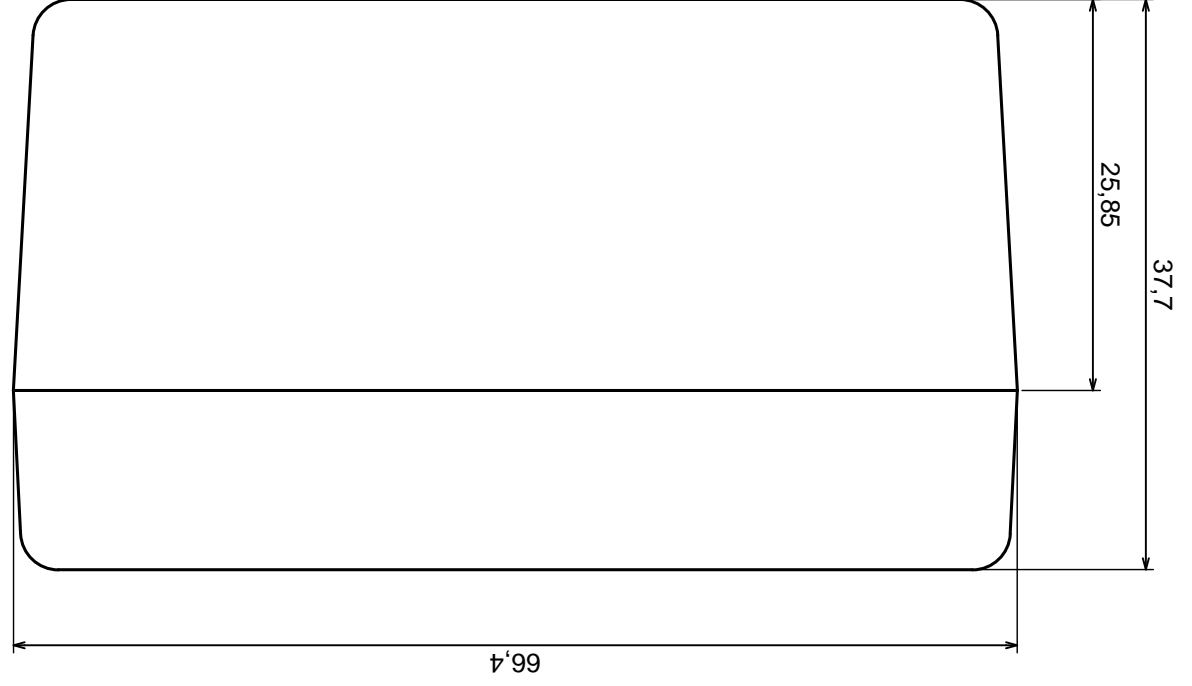

Scale 2:1		Tolerance: +/- 0,5
Format: A3		
Material: PS, ABS		Product model: Enclosure Z24 - Assembly
All rights reserved, Copyright Kradex 2016		

Tolerance: +/- 0,5

Material: PS, ABS

Scale 2:1

Format: A3

Product model: Enclosure Z24- Base

All rights reserved, Copyright Kradex 2016

B-B

A-A

	Tolerance: +/- 0,5	Scale 2:1
	Material: PS, ABS	Format: A3
Product model: Enclosure Z24 - Cover		All rights reserved, Copyright Kradex 2016