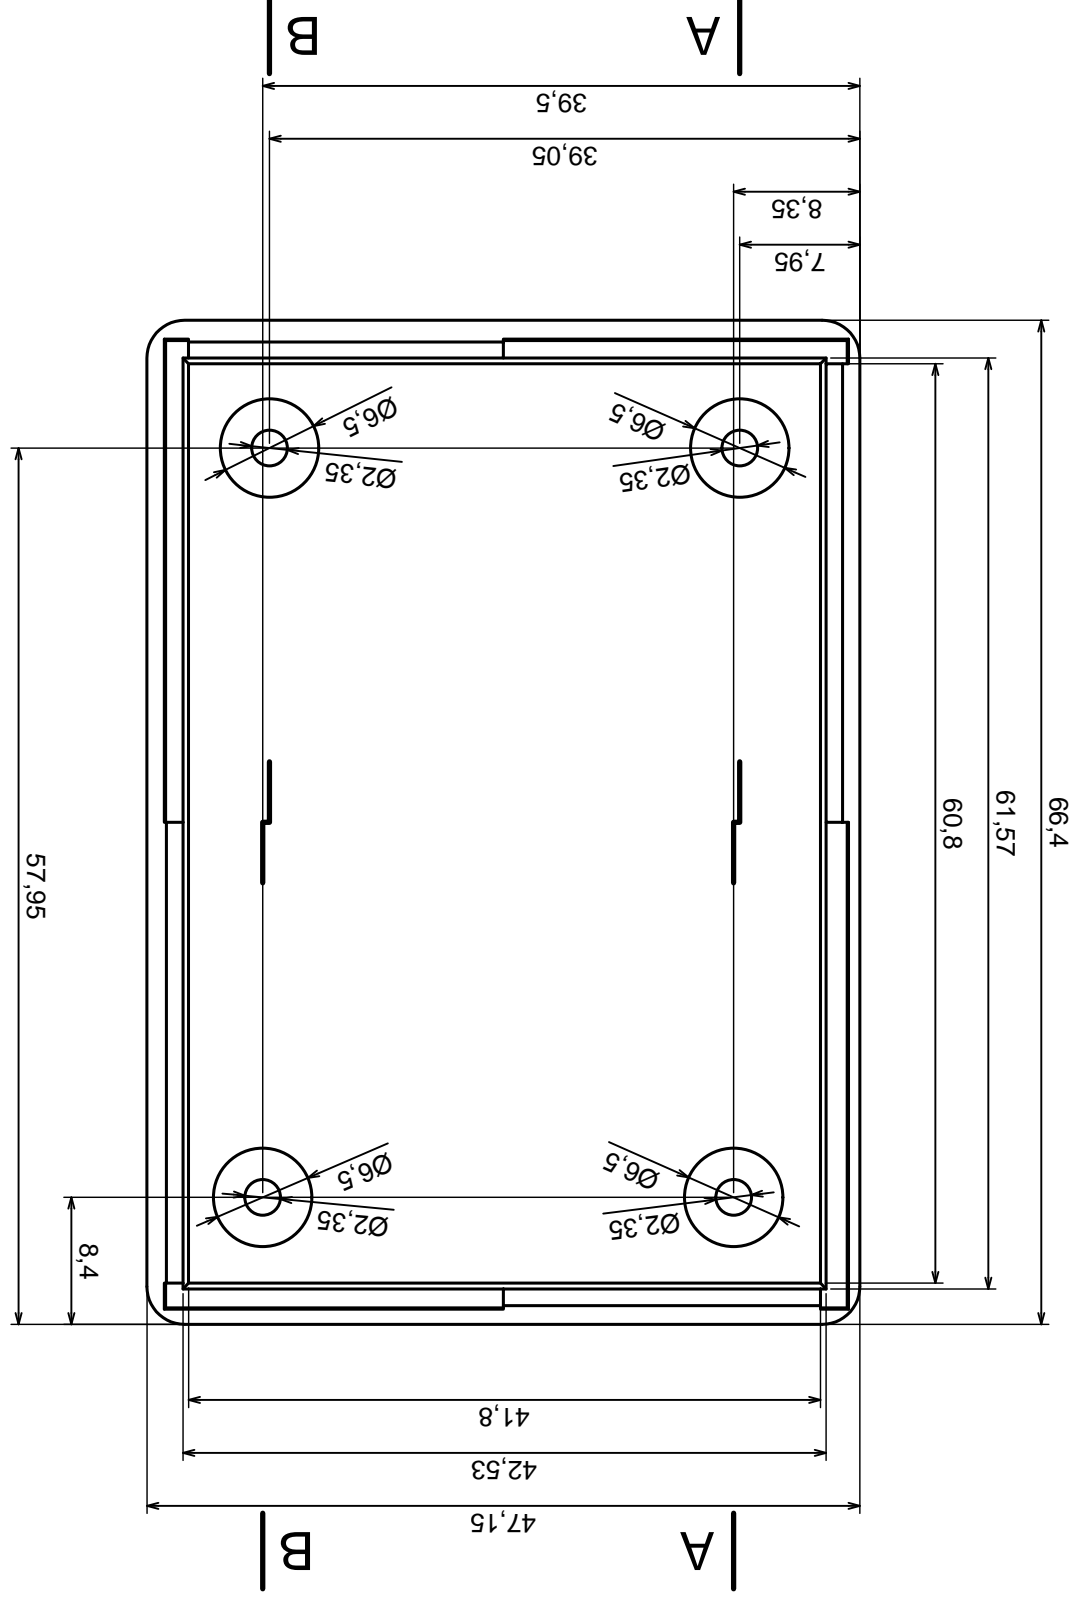

Tolerance: +/- 0,5	Scale 2:1
	Material: PS, ABS	Format: A3
Product model: Enclosure Z24 - Cover		All rights reserved, Copyright Kradex 2016

A-A