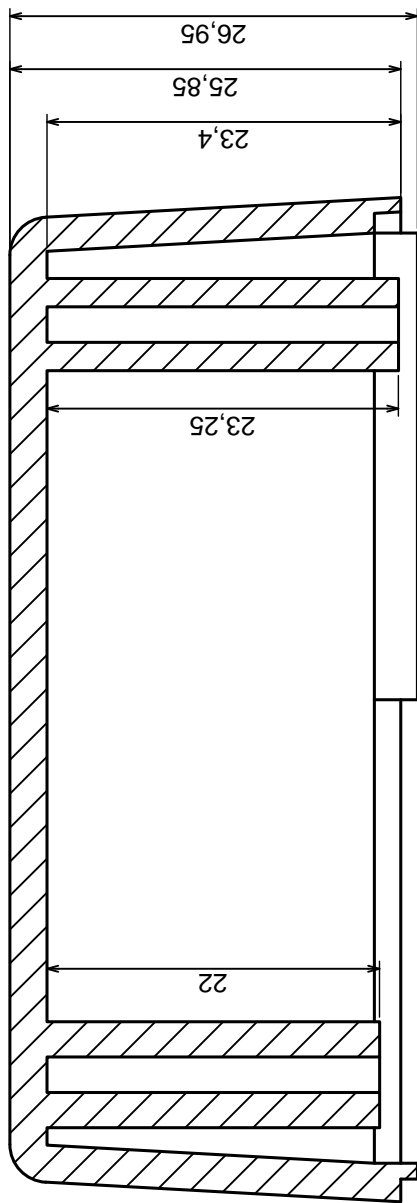

Scale 2:1		Tolerance: +/- 0,5
Format: A3		
Material: PS, ABS		Product model: Enclosure Z24 - Assembly
All rights reserved, Copyright Kradex 2016		

Tolerance: +/- 0,5

Material: PS, ABS

Scale 2:1

Format: A3

Product model: Enclosure Z24- Base

All rights reserved, Copyright Kradex 2016

B-B

A-A

	Tolerance: +/- 0,5	Scale 2:1
	Material: PS, ABS	Format: A3
Product model: Enclosure Z24 - Cover		All rights reserved, Copyright Kradex 2016