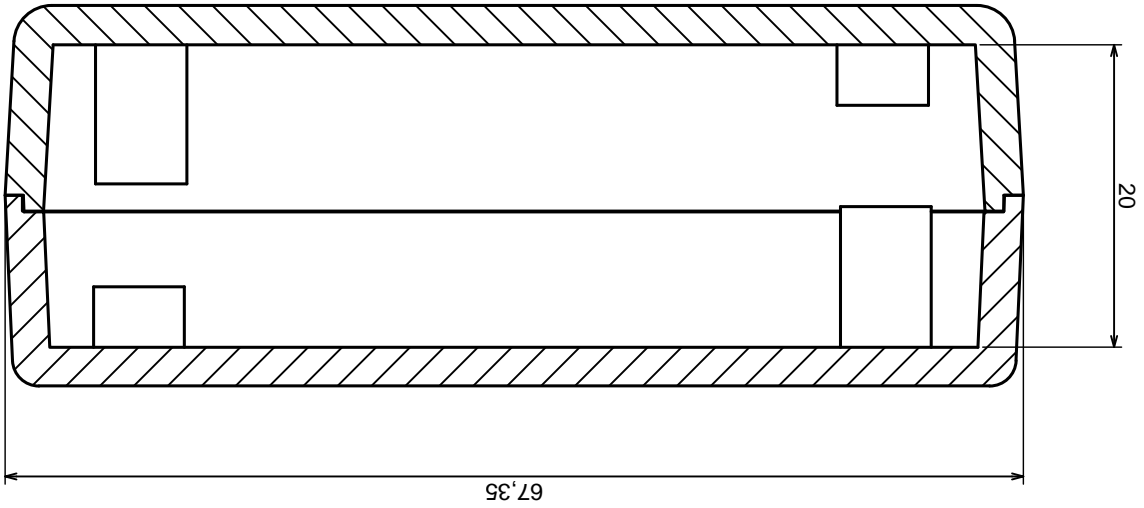

Tolerance: +/- 0,5

Material: PS, ABS

Scale 2:1

Format: A3

Product model
Enclosure Z24A - assembly

All rights reserved, Copyright Kradex 2016

A-A

A |

| A

	Tolerance: +/- 0.5	Scale 2:1
	Material: PS, ABS	Format: A3
Product model		Enclosure Z24A - base
All rights reserved, Copyright Kradex 2016		

	Scale 2:1	Tolerance: +/- 0.5
	Format: A3	Material: PS, ABS
Product model		Enclosure Z24A - cover
All rights reserved, Copyright Kradex 2016		