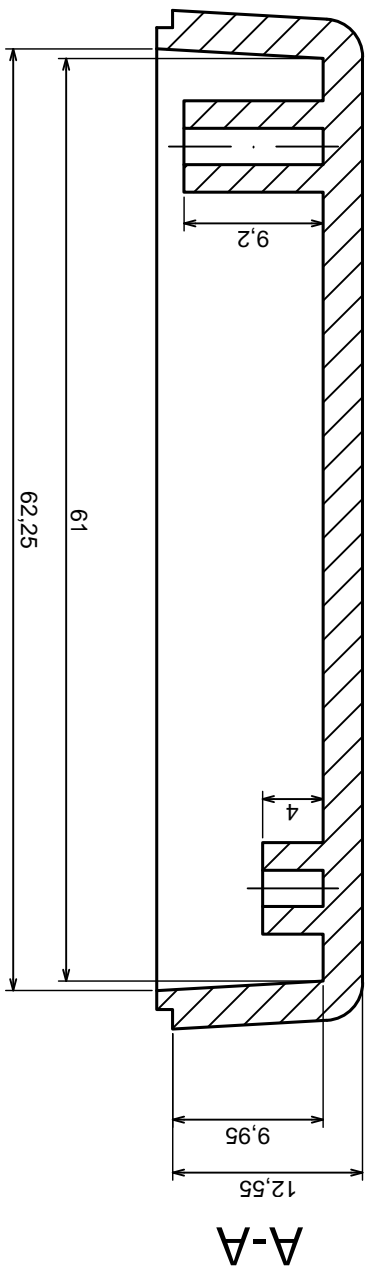

Tolerance: +/- 0,5

Material: PS, ABS

Scale 2:1

Format: A3

Product model
Enclosure Z24A - assembly

All rights reserved, Copyright Kradex 2016

A-A

A |

| A

	Tolerance: +/- 0.5	Scale 2:1
	Material: PS, ABS	Format: A3
Product model		Enclosure Z24A - base
All rights reserved, Copyright Kradex 2016		

	Scale 2:1	Tolerance: +/- 0.5
	Format: A3	Material: PS, ABS
Product model		Enclosure Z24A - cover
All rights reserved, Copyright Kradex 2016		