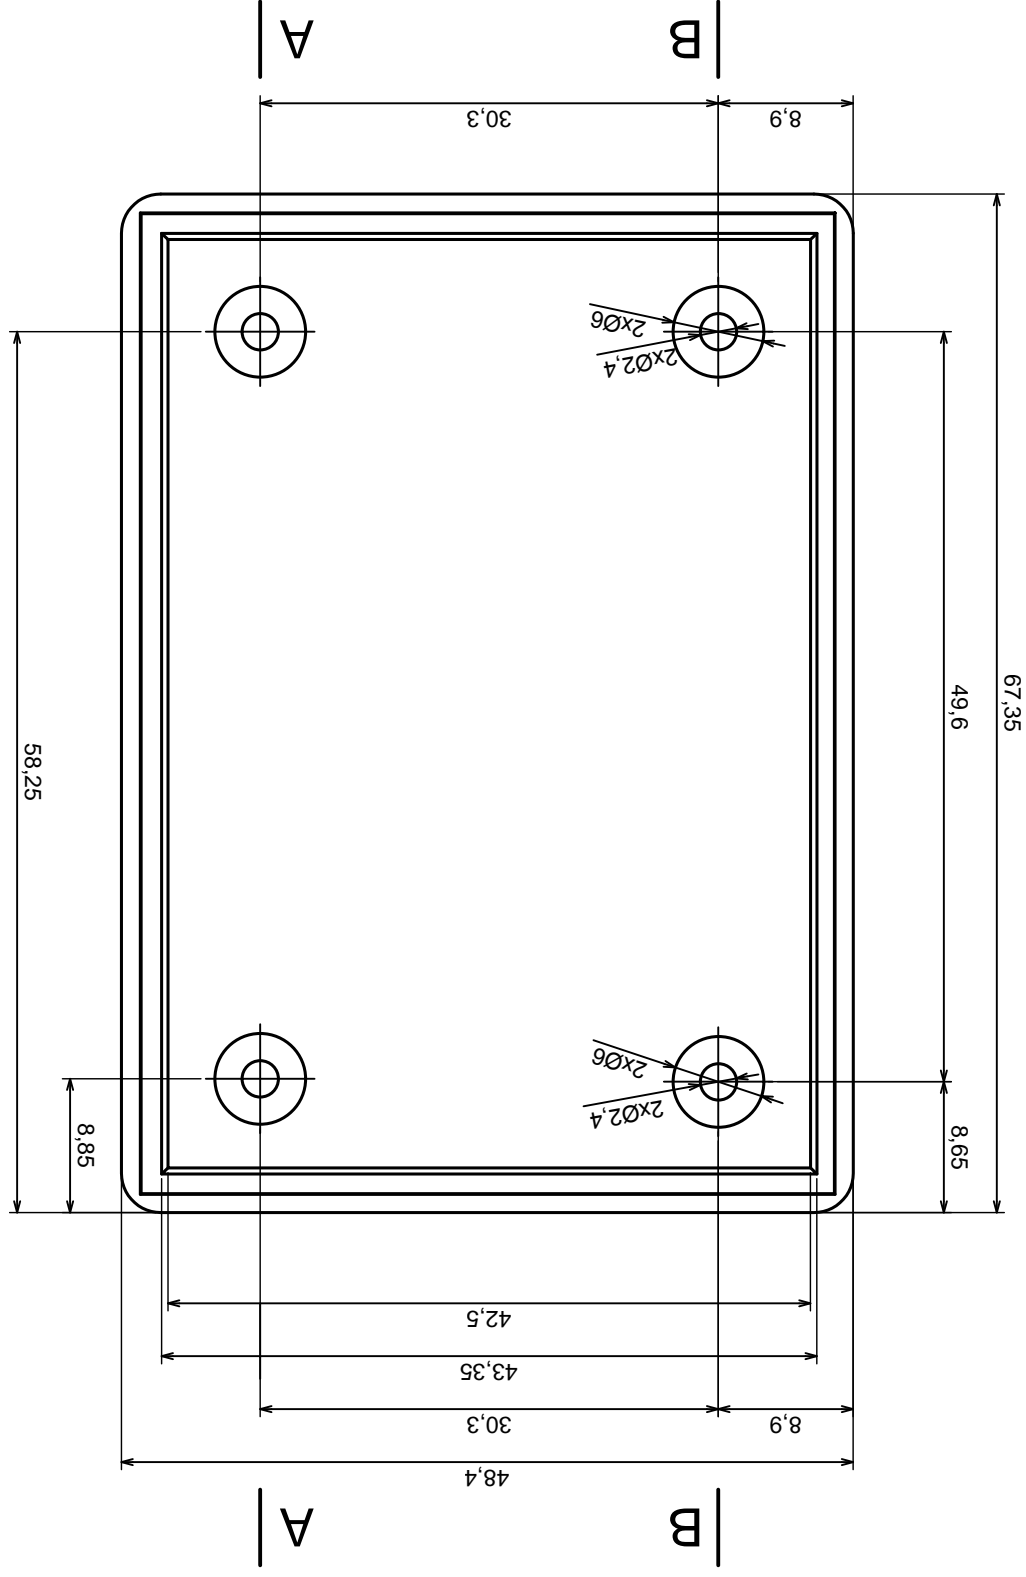

Tolerance: +/- 0,5

Material: PS, ABS

Scale 2:1

Format: A3

Product model
Enclosure Z24A - assembly

All rights reserved, Copyright Kradex 2016

A-A

A |

| A

	Tolerance: +/- 0.5	Scale 2:1
	Material: PS, ABS	Format: A3
Product model		Enclosure Z24A - base
All rights reserved, Copyright Kradex 2016		

	Scale 2:1	Tolerance: +/- 0.5
	Format: A3	Material: PS, ABS
Product model		Enclosure Z24A - cover
All rights reserved, Copyright Kradex 2016		