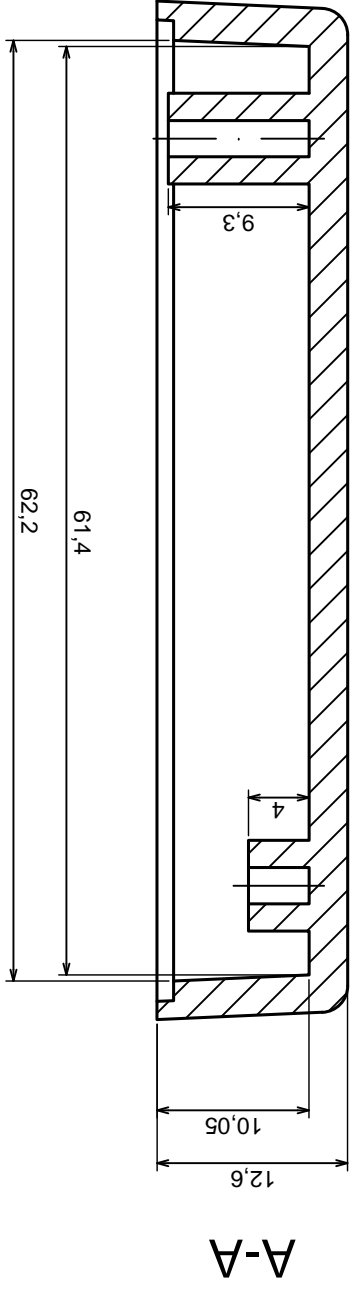

Tolerance: +/- 0,5

Material: PS, ABS

Scale 2:1

Format: A3

Product model
Enclosure Z24A - assembly

All rights reserved, Copyright Kradex 2016

A-A

A |

| A

	Tolerance: +/- 0.5	Scale 2:1
	Material: PS, ABS	Format: A3
Product model		Enclosure Z24A - base
All rights reserved, Copyright Kradex 2016		

	Scale 2:1	Tolerance: +/- 0.5
	Format: A3	Material: PS, ABS
Product model		Enclosure Z24A - cover
All rights reserved, Copyright Kradex 2016		