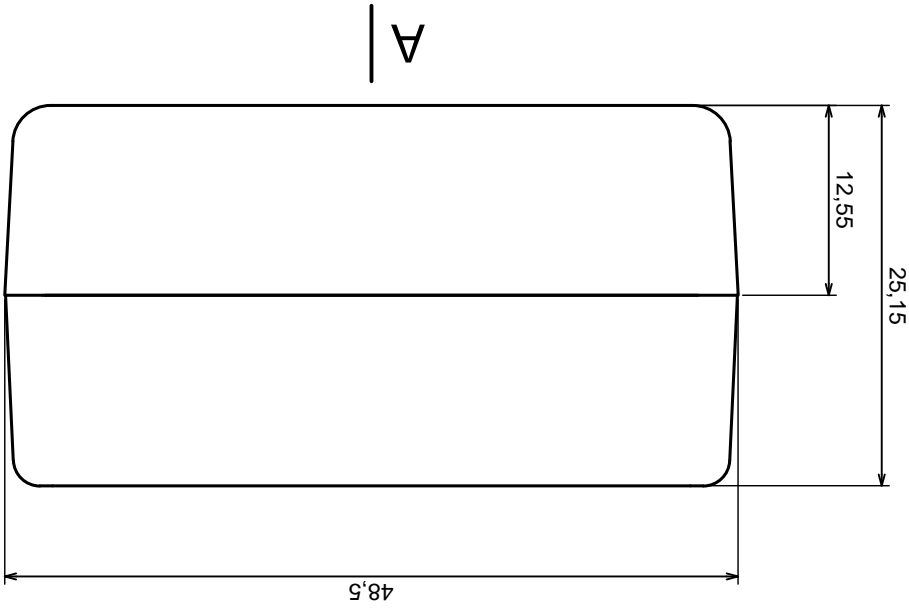

Tolerance: +/- 0,5

Material: PS, ABS

Scale 2:1

Format: A3

Product model
Enclosure Z24A - assembly

All rights reserved, Copyright Kradex 2016

A-A

A |

| A

	Tolerance: +/- 0.5	Scale 2:1
	Material: PS, ABS	Format: A3
Product model		Enclosure Z24A - base
All rights reserved, Copyright Kradex 2016		

	Scale 2:1	Tolerance: +/- 0.5
	Format: A3	Material: PS, ABS
Product model		Enclosure Z24A - cover
All rights reserved, Copyright Kradex 2016		