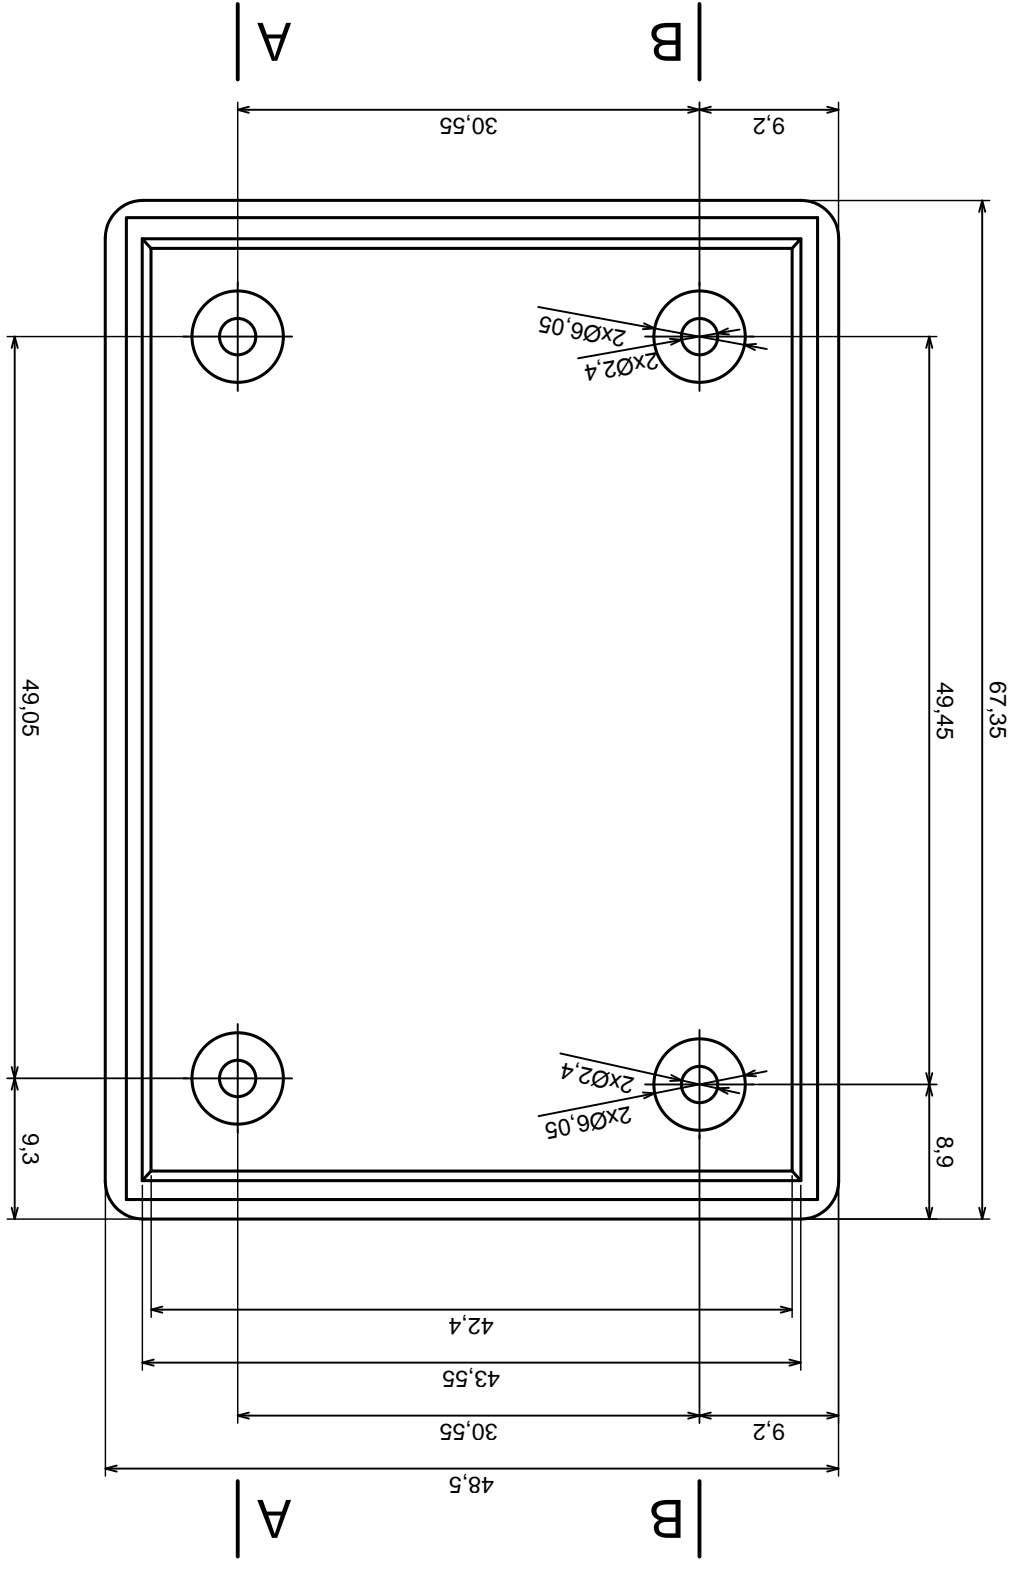

Tolerance: +/- 0,5

Material: PS, ABS

Scale 2:1

Format: A3

Product model
Enclosure Z24A - assembly

All rights reserved, Copyright Kradex 2016

A-A

A |

| A

	Tolerance: +/- 0.5	Scale 2:1
	Material: PS, ABS	Format: A3
Product model		Enclosure Z24A - base
All rights reserved, Copyright Kradex 2016		

	Scale 2:1	Tolerance: +/- 0.5
	Format: A3	Material: PS, ABS
Product model		Enclosure Z24A - cover
All rights reserved, Copyright Kradex 2016		