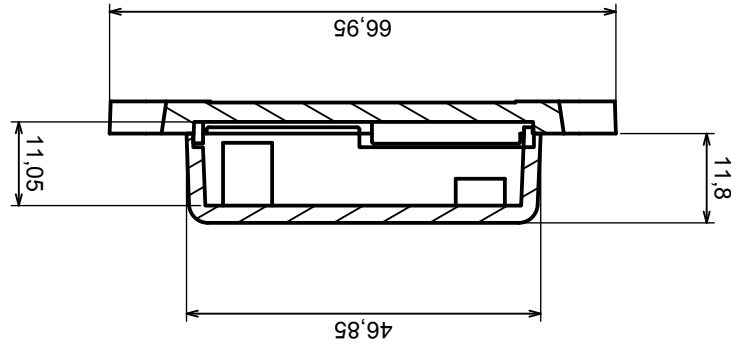

Tolerance: +/- 0.6

Material: PS, ABS

Scale 1:1

Format: A3

Product model
Enclosure Z24AU - Board

All rights reserved, Copyright Kradex 2016

A-A

A

A

A |

A |

A-A

Scale 1:1		Tolerance: +/- 0.6
Format: A3		
Material: PS, ABS		Product model Enclosure Z24AU - Base
All rights reserved, Copyright Kradex 2016		

All rights reserved, Copyright Kradex 2016		Product model	Enclosure Z24AU - Cover
Format: A3		Material: PS, ABS	
Scale 1:1		Tolerance: +/- 0.6	