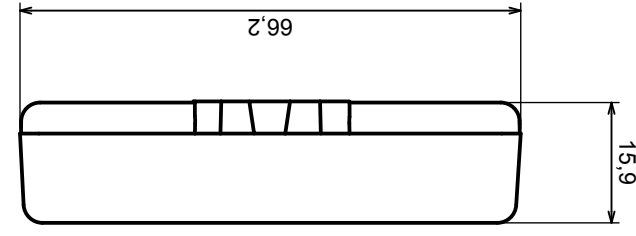

Tolerance: +/- 0.6

Material: PS, ABS

Scale 1:1

Format: A3

Product model
Enclosure Z24AU - Board

All rights reserved, Copyright Kradex 2016

A-A

A

A

A |

A |

A-A

Scale 1:1		Tolerance: +/- 0.6
Format: A3		
Material: PS, ABS		Product model Enclosure Z24AU - Base
All rights reserved, Copyright Kradex 2016		

All rights reserved, Copyright Kradex 2016		Product model	Enclosure Z24AU - Cover
Format: A3		Material: PS, ABS	
Scale 1:1		Tolerance: +/- 0.6	