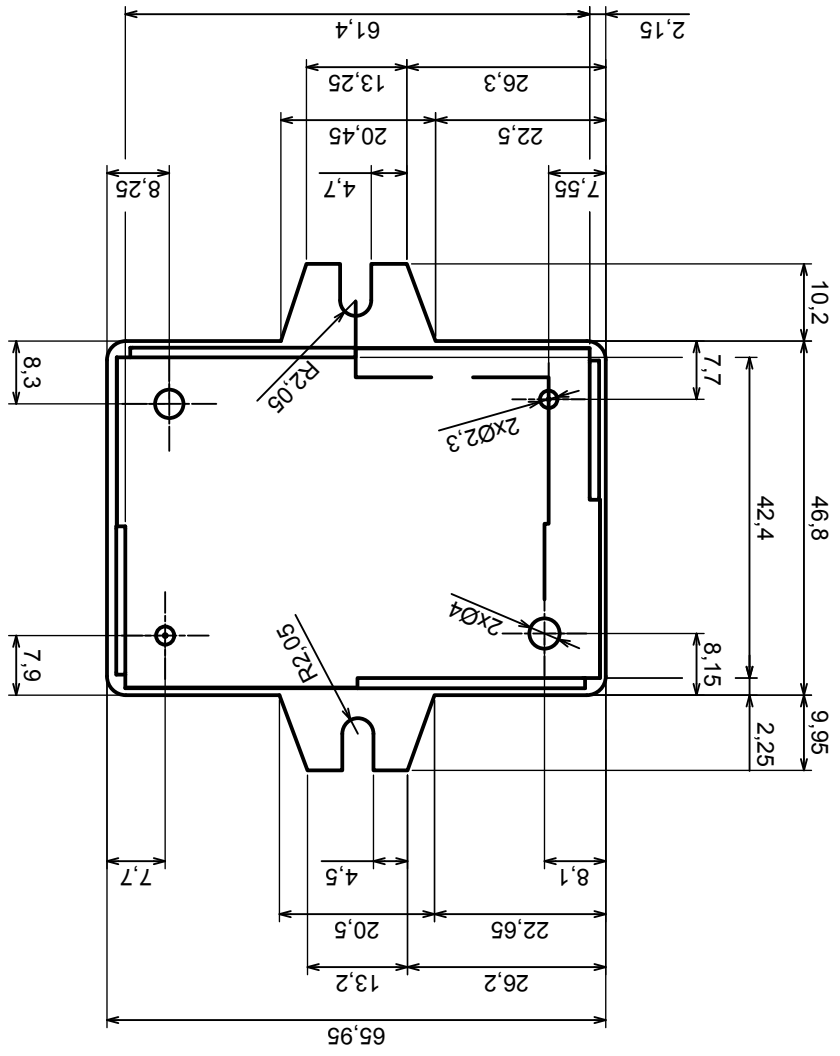

Tolerance: +/- 0.6

Material: PS, ABS

Scale 1:1

Format: A3

Product model
Enclosure Z24AU - Board

All rights reserved, Copyright Kradex 2016

A-A

A

A

A |

A |

A-A

Scale 1:1		Tolerance: +/- 0.6
Format: A3		
Material: PS, ABS		Product model Enclosure Z24AU - Base
All rights reserved, Copyright Kradex 2016		

All rights reserved, Copyright Kradex 2016		Product model	Enclosure Z24AU - Cover
Format: A3		Material: PS, ABS	
Scale 1:1		Tolerance: +/- 0.6	