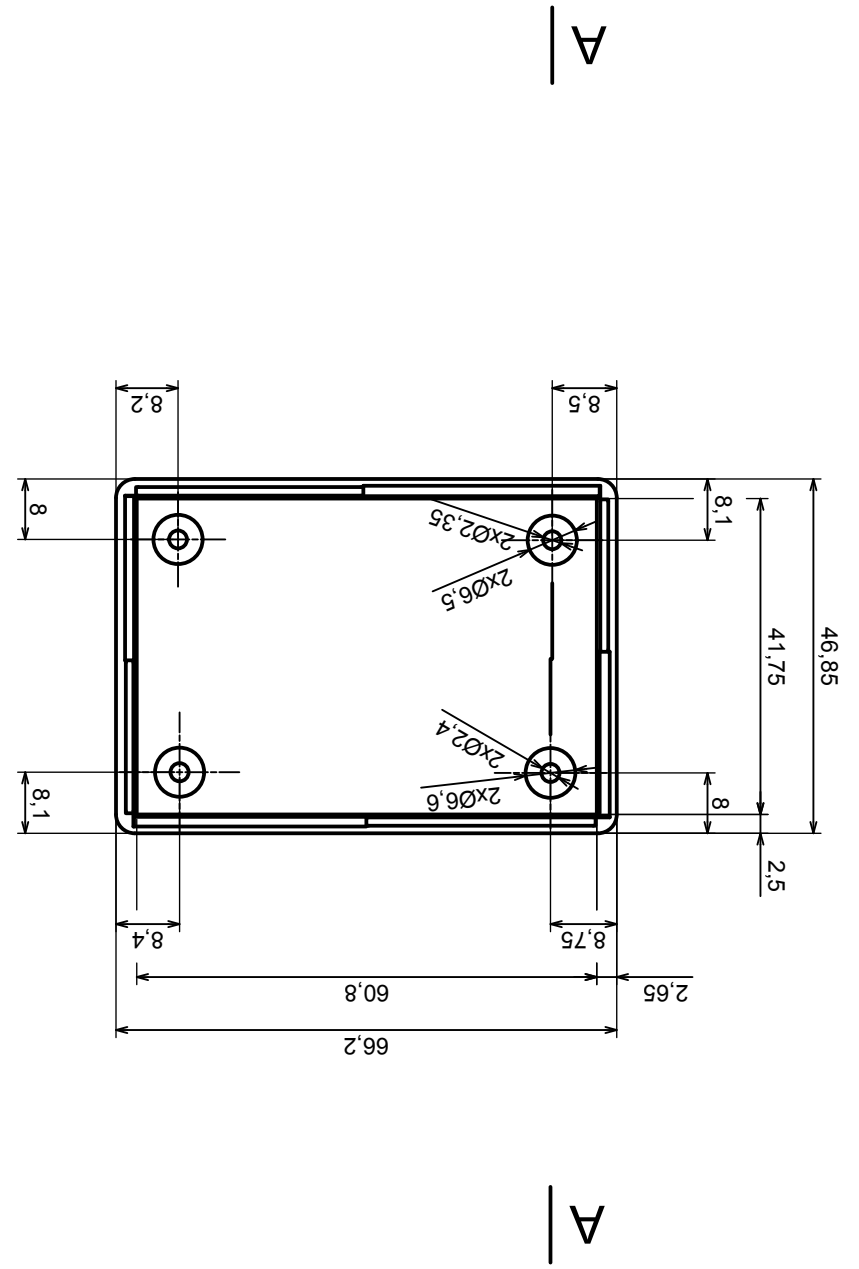

Tolerance: +/- 0.6

Material: PS, ABS

Scale 1:1

Format: A3

Product model
Enclosure Z24AU - Board

All rights reserved, Copyright Kradex 2016

A-A

A

A

A |

A |

A-A

Scale 1:1		Tolerance: +/- 0.6
Format: A3		
Material: PS, ABS		Product model Enclosure Z24AU - Base
All rights reserved, Copyright Kradex 2016		

All rights reserved, Copyright Kradex 2016		Product model	Enclosure Z24AU - Cover
Format: A3		Material: PS, ABS	
Scale 1:1		Tolerance: +/- 0.6	