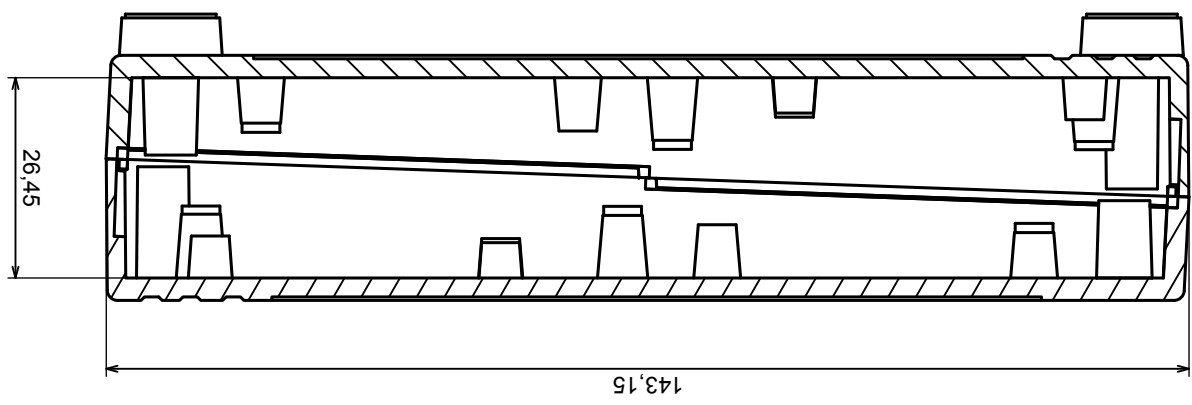

Tolerance: +/- 0.5

Material: PS, ABS

Scale 1:1

Format: A3

Product model  
Enclosure Z28 - assembly

All rights reserved, Copyright Kradex 2016

A-A

118,95

A

37,85

32,4

A

		Scale 4:1
		Tolerance: +/- 0.5
Product model		Format: A3
Enclosure Z28 - Fouts		Material: PS, ABS
All rights reserved, Copyright Kradex 2016		