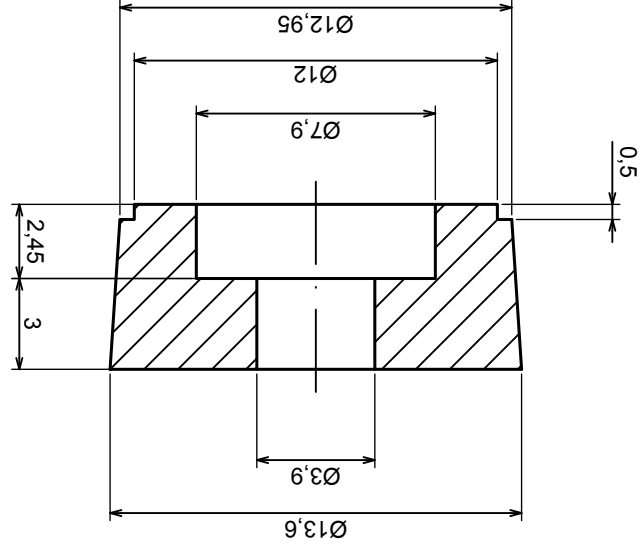

A

37,85

32,4

A

		Scale 4:1
		Tolerance: +/- 0.5
Product model		Format: A3
Enclosure Z28 - Fouts		Material: PS, ABS
All rights reserved, Copyright Kradex 2016		