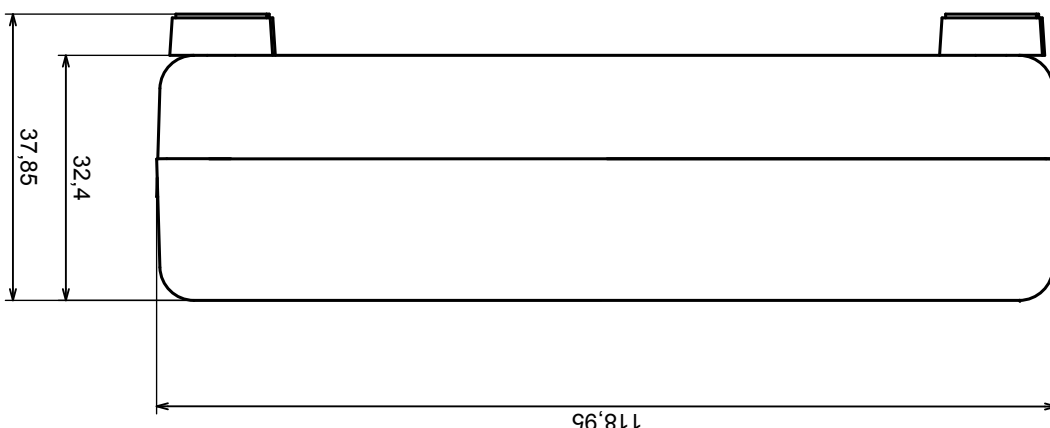

Tolerance: +/- 0.5

Material: PS, ABS

Scale 1:1

Format: A3

Product model  
Enclosure Z28 - assembly

All rights reserved, Copyright Kradex 2016

A-A

118,95

A

37,85

32,4

A

		Scale 4:1
		Tolerance: +/- 0.5
Product model		Format: A3
Enclosure Z28 - Fouts		Material: PS, ABS
All rights reserved, Copyright Kradex 2016		