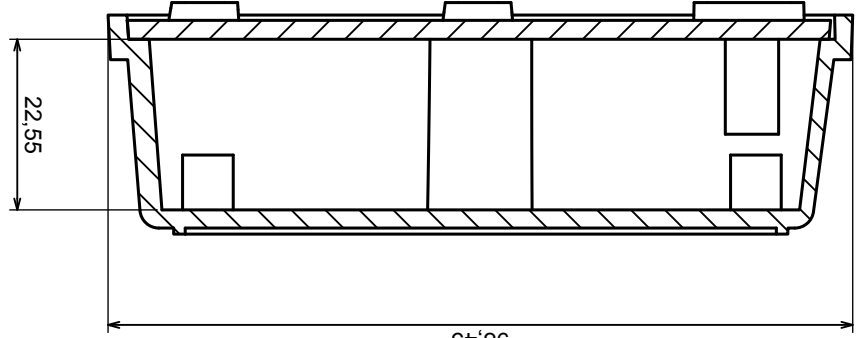

Tolerance: +/- 0.8

Material: PS, ABS

Scale 1:1

Format: A3

Product model
Enclosure Z29 - assembly

All rights reserved, Copyright Kradex 2016

A-A

A

A

	Scale 1:1	Tolerance: +/- 0.8
	Format: A3	Material: PS, ABS
Product model		Enclosure Z29 - base
All rights reserved, Copyright Kradex 2016		

All rights reserved, Copyright Kradex 2016		Product model	Enclosure Z29 - cover
Format: A3		Material: PS, ABS	
Scale 1:1		Tolerance: +/- 0.8	