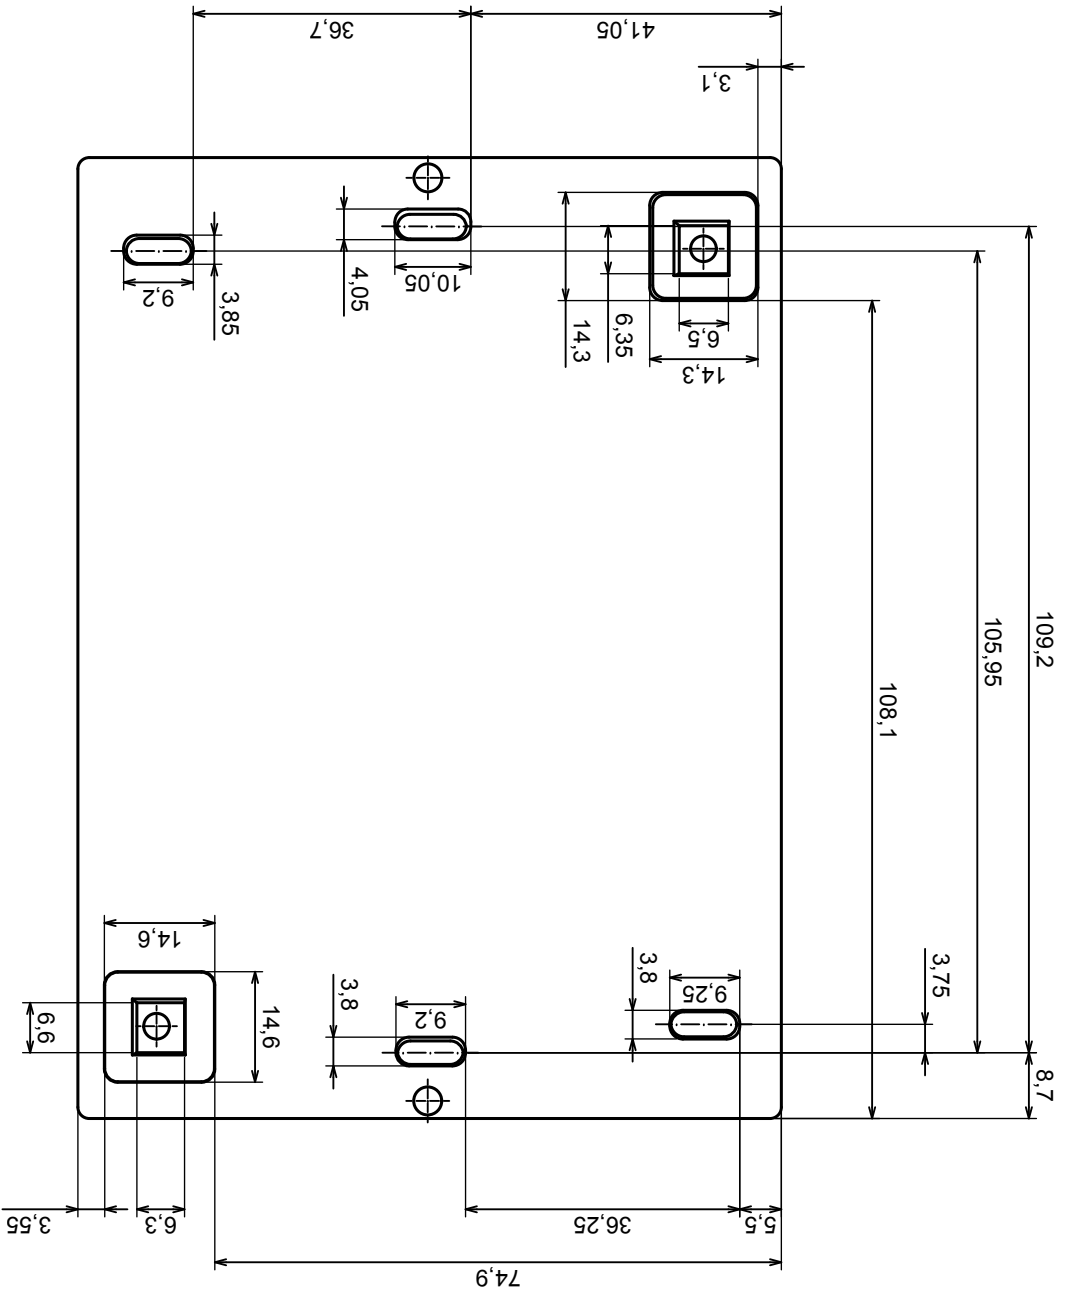

Tolerance: +/- 0.8

Material: PS, ABS

Scale 1:1

Format: A3

Product model
Enclosure Z29 - assembly

All rights reserved, Copyright Kradex 2016

A-A

A

A

	Scale 1:1	Tolerance: +/- 0.8
	Format: A3	Material: PS, ABS
Product model		Enclosure Z29 - base
All rights reserved, Copyright Kradex 2016		

All rights reserved, Copyright Kradex 2016		Product model	Enclosure Z29 - cover
Format: A3		Material: PS, ABS	
Scale 1:1		Tolerance: +/- 0.8	