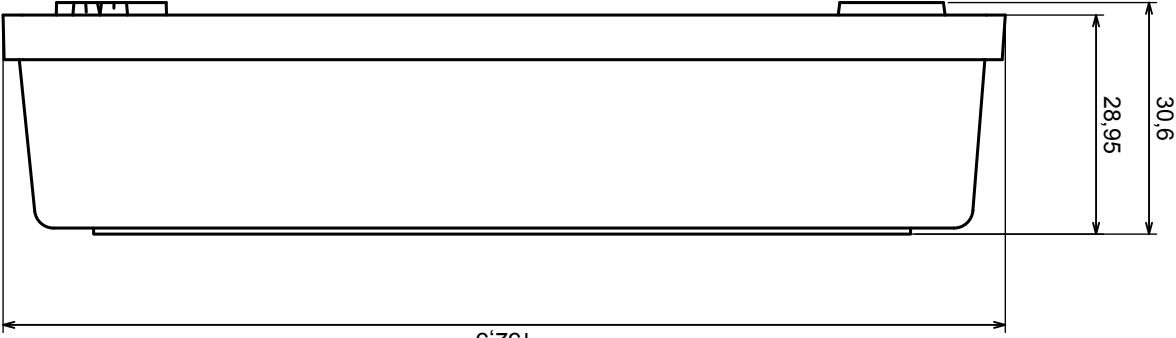

Tolerance: +/- 0.8

Material: PS, ABS

Scale 1:1

Format: A3

Product model
Enclosure Z29 - assembly

All rights reserved, Copyright Kradex 2016

A-A

A

A

	Scale 1:1	Tolerance: +/- 0.8
	Format: A3	Material: PS, ABS
Product model		Enclosure Z29 - base
All rights reserved, Copyright Kradex 2016		

All rights reserved, Copyright Kradex 2016		Product model	Enclosure Z29 - cover
Format: A3		Material: PS, ABS	
Scale 1:1		Tolerance: +/- 0.8	