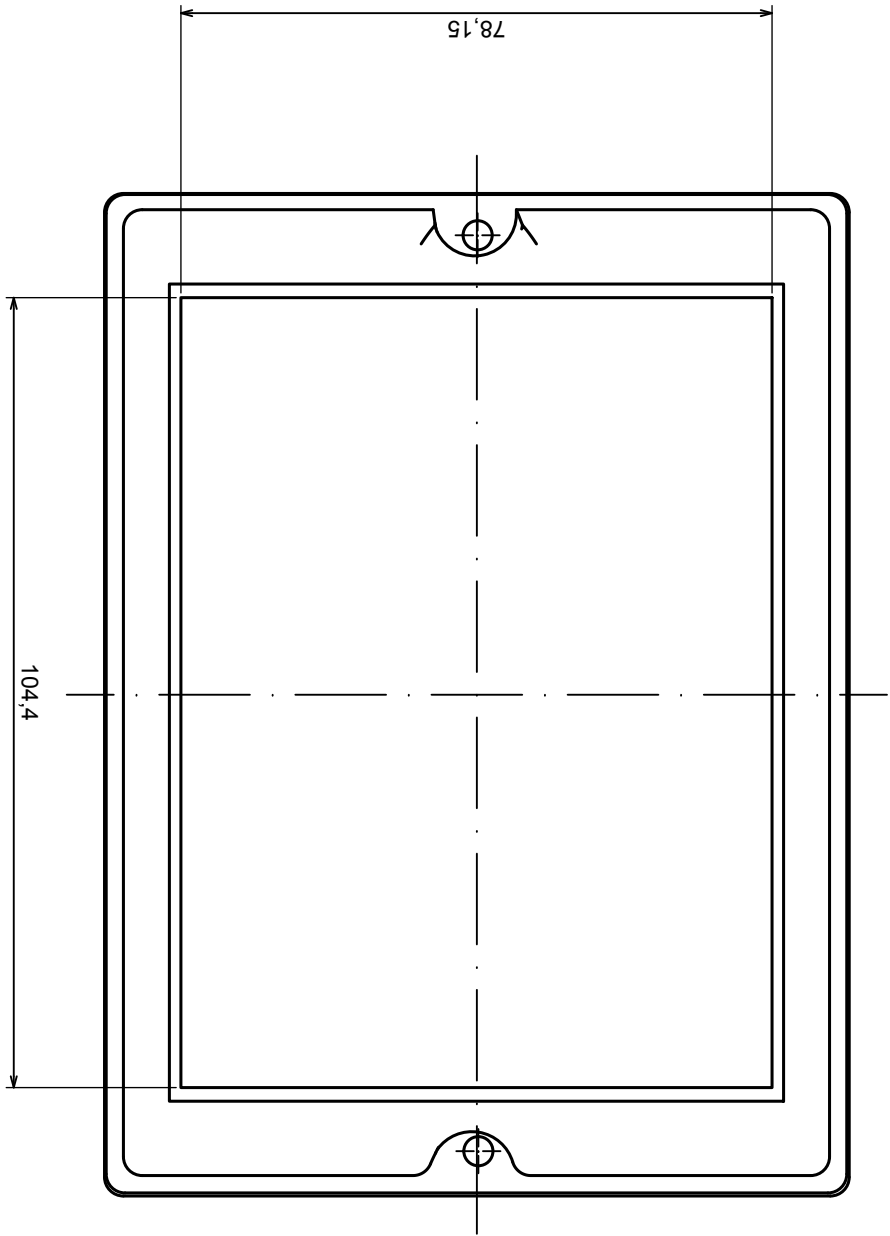

Tolerance: +/- 0.8

Material: PS, ABS

Scale 1:1

Format: A3

Product model
Enclosure Z29 - assembly

All rights reserved, Copyright Kradex 2016

A-A

A

A

	Scale 1:1	Tolerance: +/- 0.8
	Format: A3	Material: PS, ABS
Product model		Enclosure Z29 - base
All rights reserved, Copyright Kradex 2016		

All rights reserved, Copyright Kradex 2016		Product model	Enclosure Z29 - cover
Format: A3		Material: PS, ABS	
Scale 1:1		Tolerance: +/- 0.8	