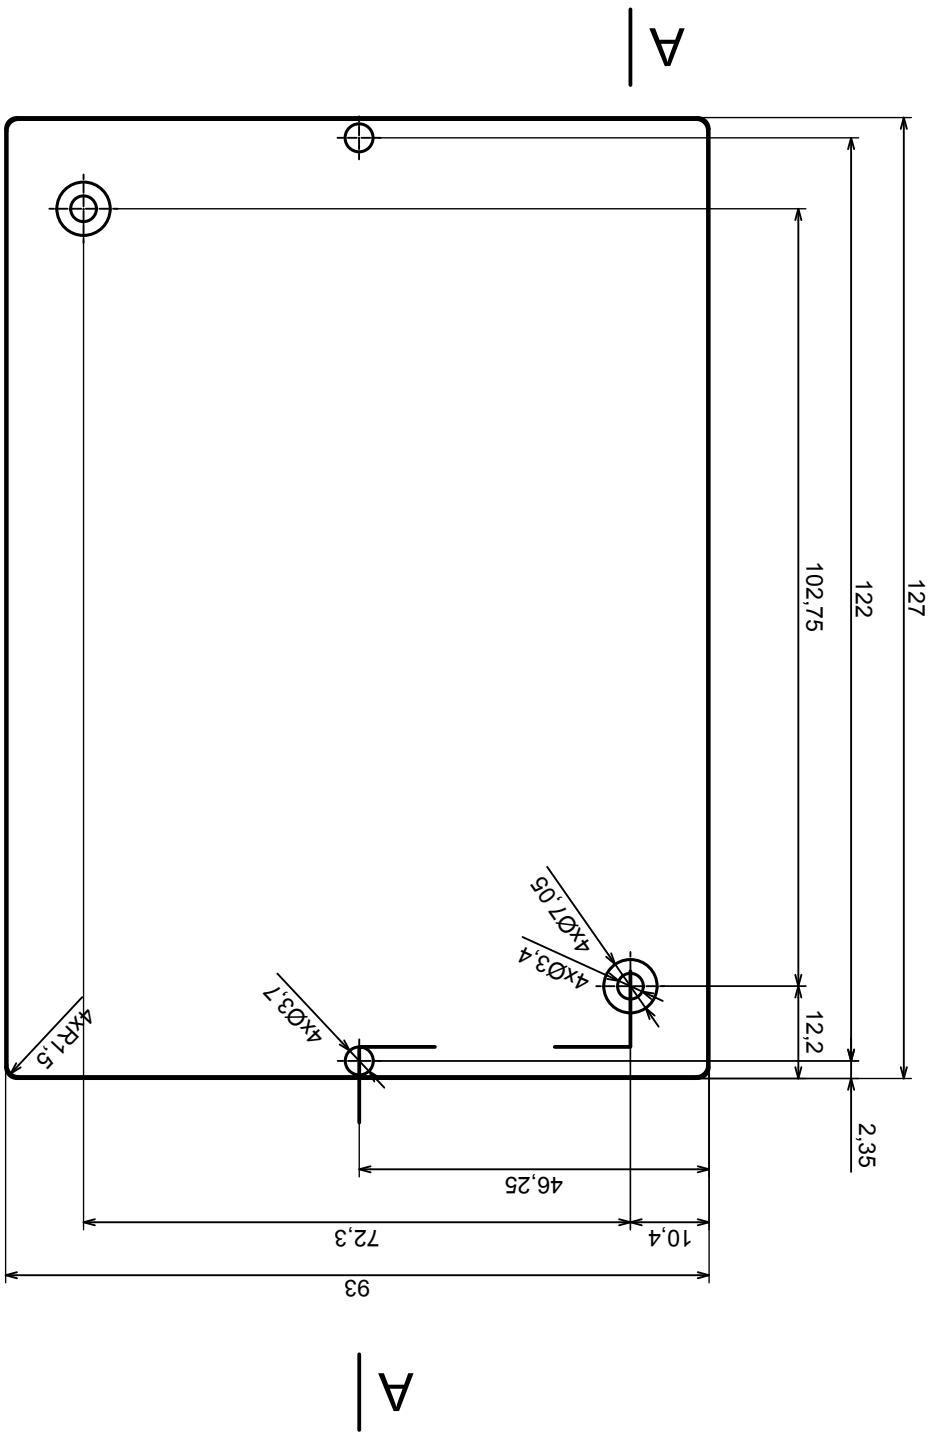

Tolerance: +/- 0.8

Material: PS, ABS

Scale 1:1

Format: A3

Product model
Enclosure Z29 - assembly

All rights reserved, Copyright Kradex 2016

A-A

A

A

	Scale 1:1	Tolerance: +/- 0.8
	Format: A3	Material: PS, ABS
Product model		Enclosure Z29 - base
All rights reserved, Copyright Kradex 2016		

All rights reserved, Copyright Kradex 2016		Product model	Enclosure Z29 - cover
Format: A3		Material: PS, ABS	
Scale 1:1		Tolerance: +/- 0.8	