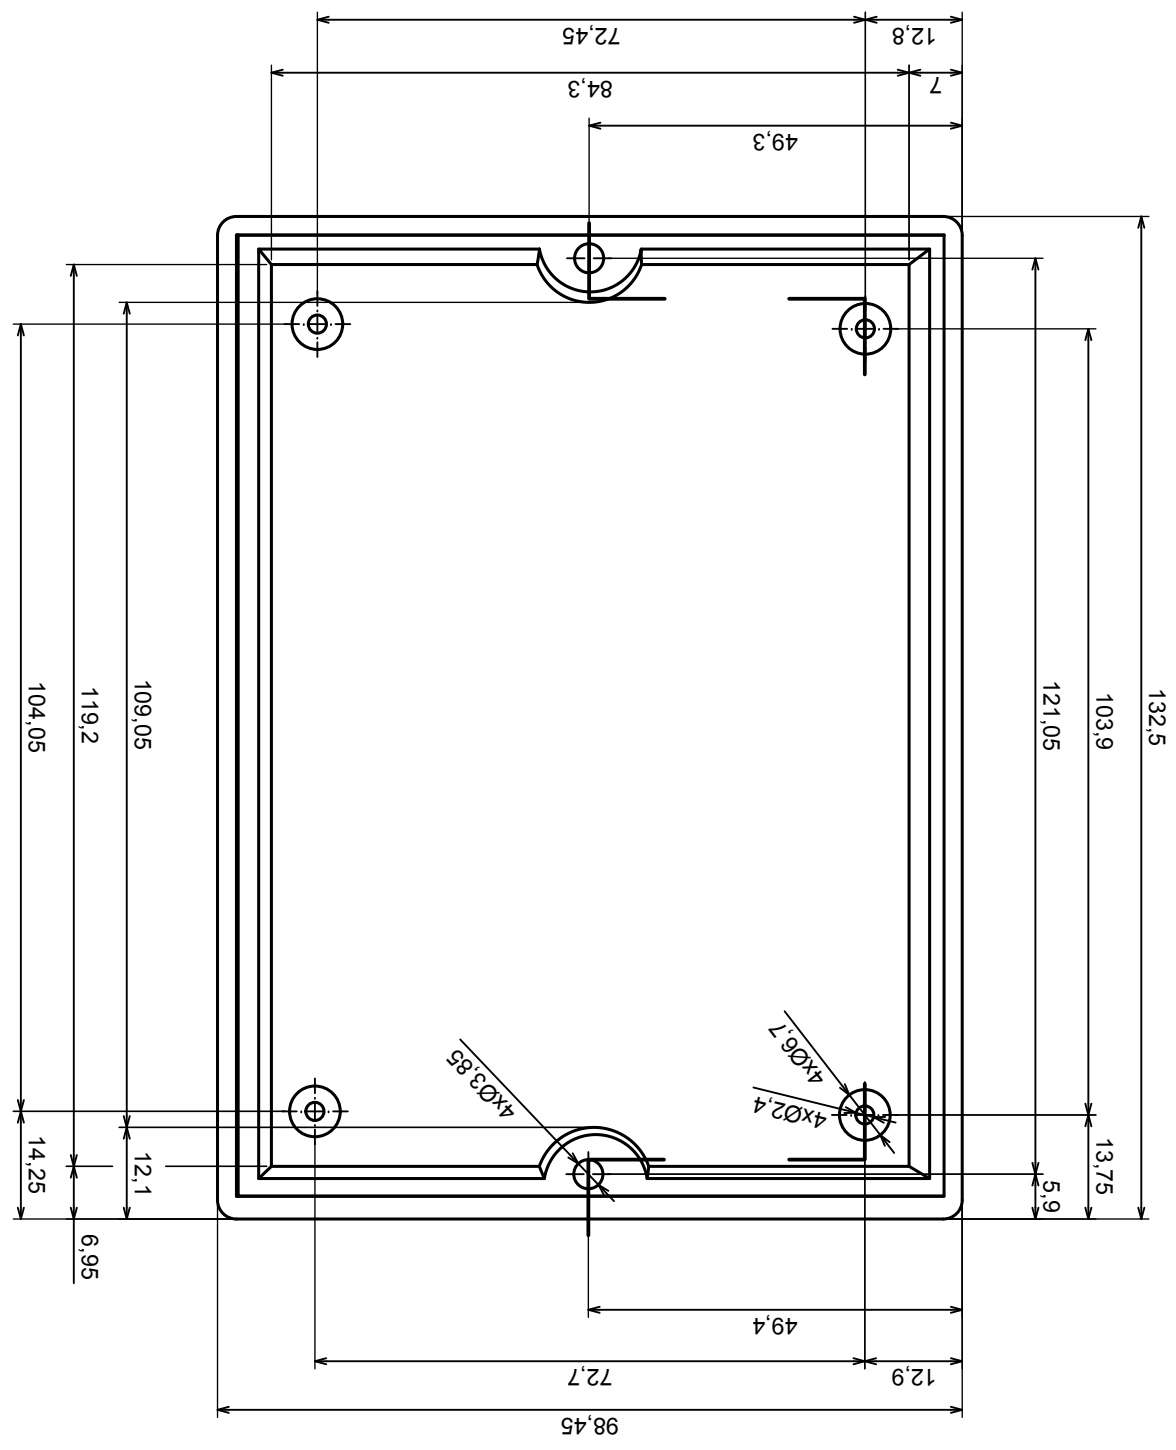

All rights reserved, Copyright Kradex 2016		Product model	Enclosure Z29 - cover
Format: A3		Material: PS, ABS	
Scale 1:1		Tolerance: +/- 0.8	

A

A