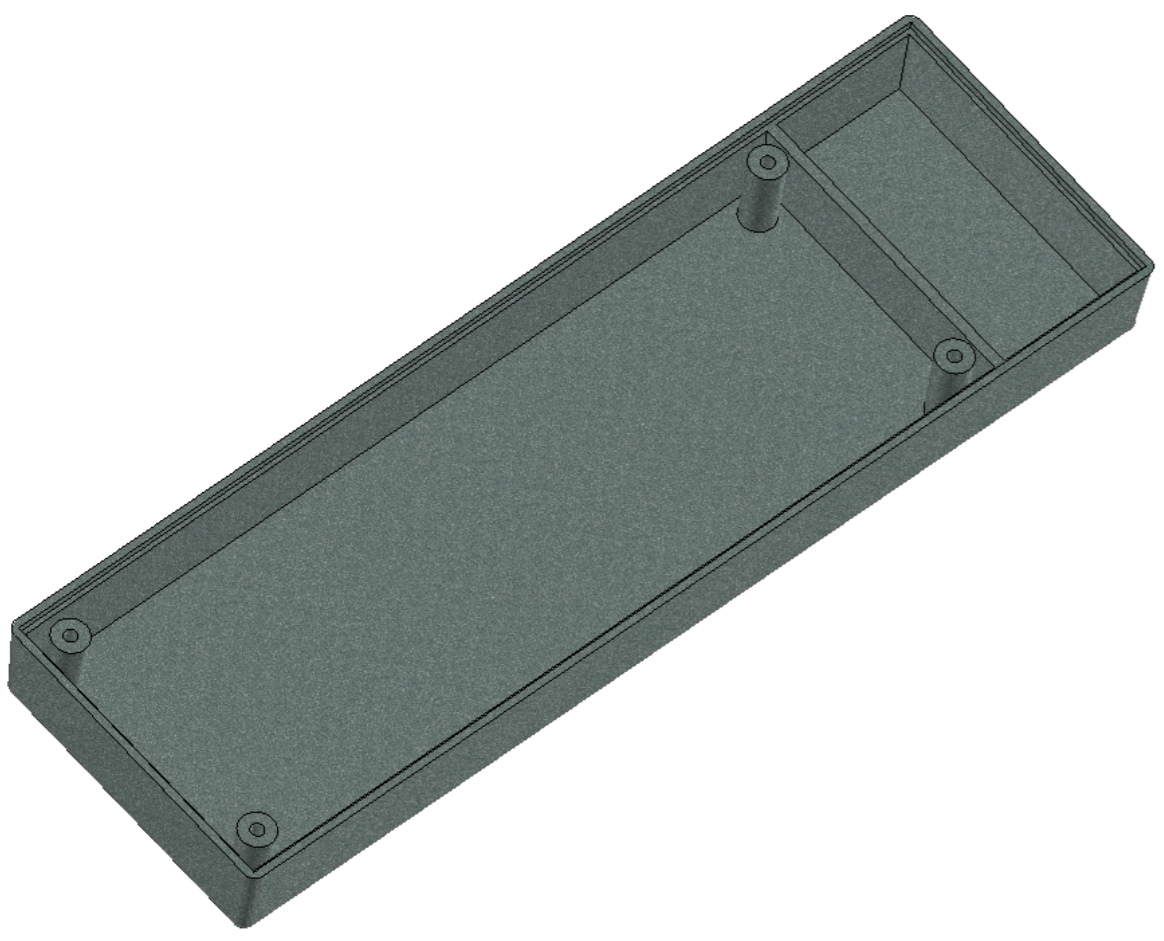

Model produktu	Z-32 B	
Format:	A4	
Materiał:	Polystyrene (PS)	
Skala:	1:1	
Tolerancja:	+/- 0.1	
		
	KRADEX ul. Nadmiejska 32 04-205 Warszawa Tel: +48 022 613-08-88, Fax: 812-10-68 www.kradex.com.pl	

C - C

D - D

X-ON Electronics

Largest Supplier of Electrical and Electronic Components

Click to view similar products for [Enclosures, Boxes, & Cases](#) category:

Click to view products by [Kradex](#) manufacturer: