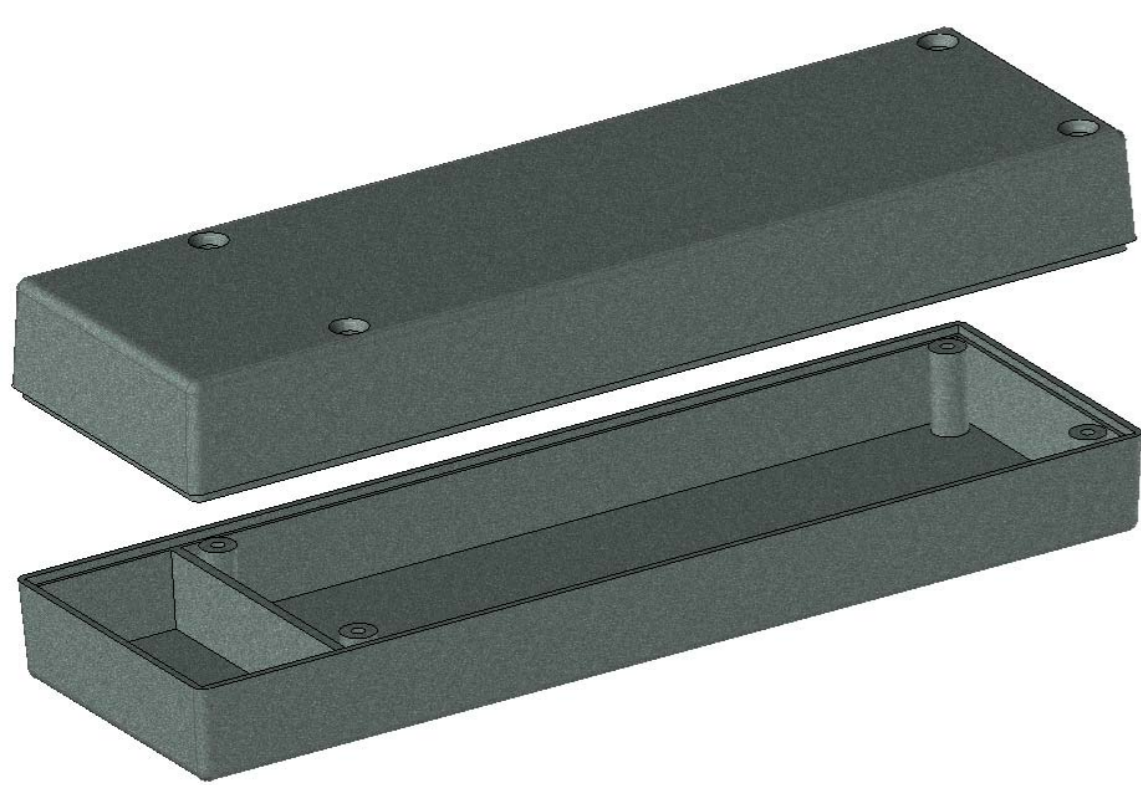

Model produktu	Z-32 B	
Format:	A4	
Materiał:	Polystyrene (PS)	
Skala:	1:1	
Tolerancja:	+/- 0.1	
		
	KRADEX ul. Nadmiejska 32 04-205 Warszawa Tel: +48 022 613-08-88, Fax: 812-10-68 www.kradex.com.pl	

C - C

D - D

X-ON Electronics

Largest Supplier of Electrical and Electronic Components

Click to view similar products for [Enclosures, Boxes, & Cases](#) category:

Click to view products by [Kradex](#) manufacturer: