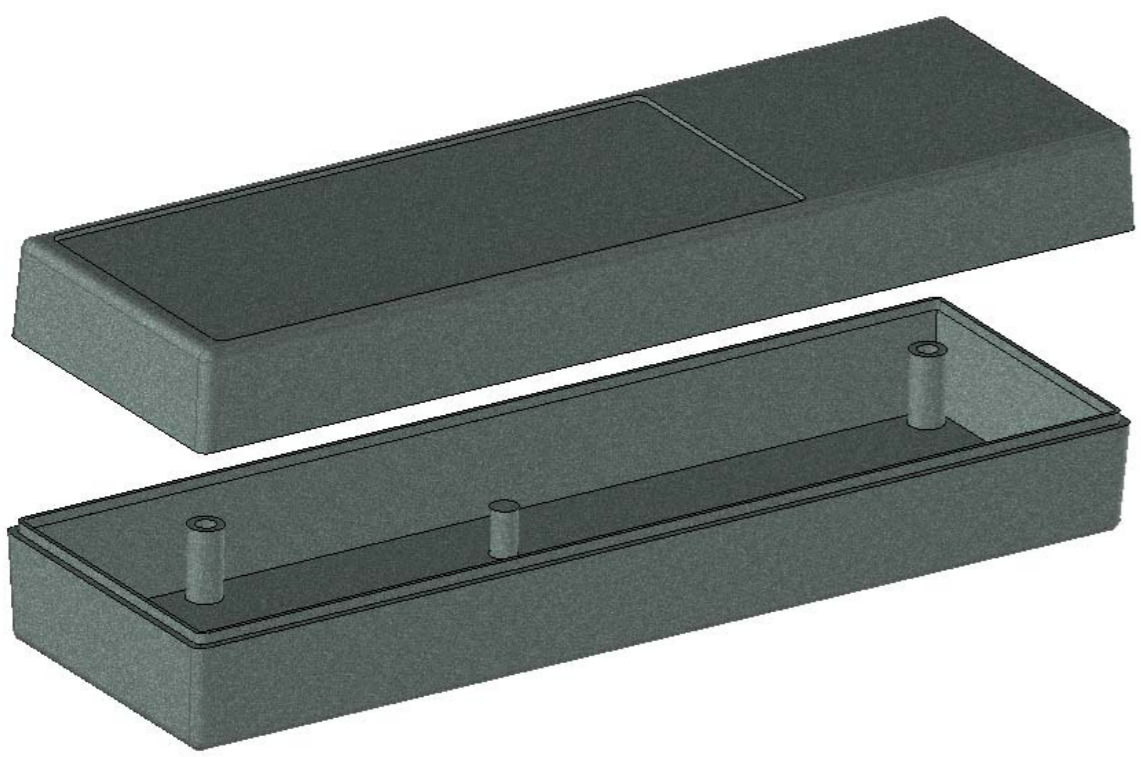

Model produktu	Z-32 B	
Format:	A4	
Materiał:	Polystyrene (PS)	
Skala:	1:1	
Tolerancja:	+/- 0.1	
		
	KRADEX ul. Nadmiejska 32 04-205 Warszawa Tel: +48 022 613-08-88, Fax: 812-10-68 www.kradex.com.pl	

C - C

D - D

X-ON Electronics

Largest Supplier of Electrical and Electronic Components

Click to view similar products for [Enclosures, Boxes, & Cases](#) category:

Click to view products by [Kradex](#) manufacturer: