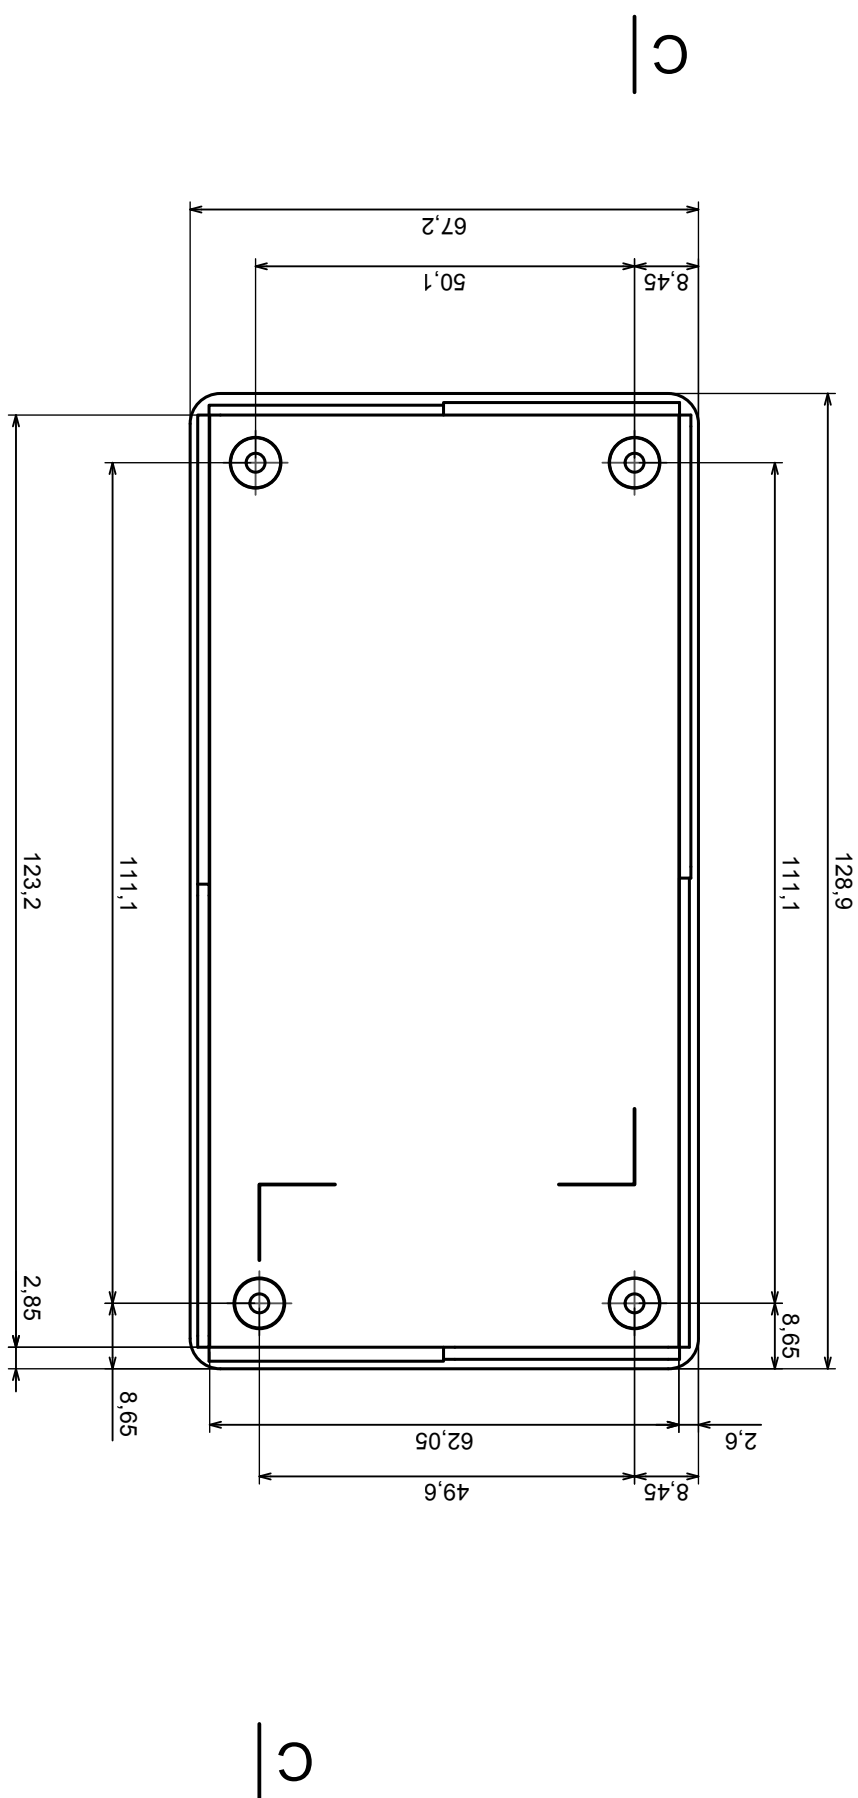

A |

A |

A-A

Scale 1:1		Tolerance: +/- 0,5
Format: A3		
Material: PS, ABS		Product model Enclosure Z34AU - Assembly
All rights reserved, Copyright Kradex 2017 		

B

B

B-B

Scale 1:1	Tolerance: +/- 0,5
Format: A3	Material: PS, ABS
Product model	Enclosure Z34AU - Base

All rights reserved, Copyright Kradex 2017

Scale 1:1		Tolerance: +/- 0.5
Format: A3		
Product model		Enclosure Z34AU - Cover
All rights reserved, Copyright Kradex 2017		

c |

C-C

X-ON Electronics

Largest Supplier of Electrical and Electronic Components