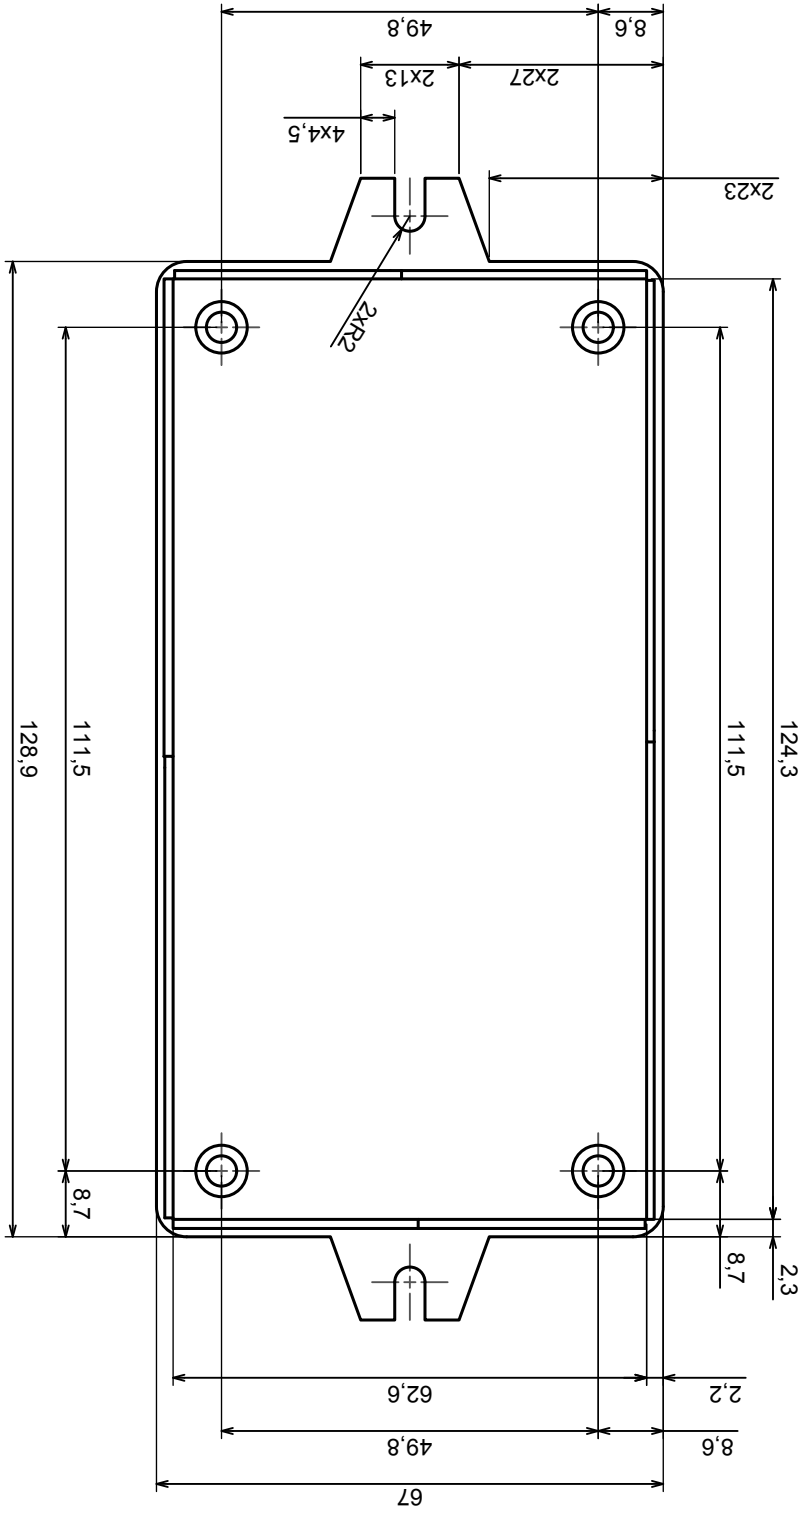

A |

A |

A-A

Scale 1:1		Tolerance: +/- 0,5
Format: A3		
Material: PS, ABS		Product model Enclosure Z34AU - Assembly
All rights reserved, Copyright Kradex 2017 		

B

B

B-B

Scale 1:1	Tolerance: +/- 0,5
Format: A3	Material: PS, ABS
Product model	Enclosure Z34AU - Base

All rights reserved, Copyright Kradex 2017

Scale 1:1		Tolerance: +/- 0.5
Format: A3		
Product model		Enclosure Z34AU - Cover
All rights reserved, Copyright Kradex 2017		

c |

C-C

X-ON Electronics

Largest Supplier of Electrical and Electronic Components