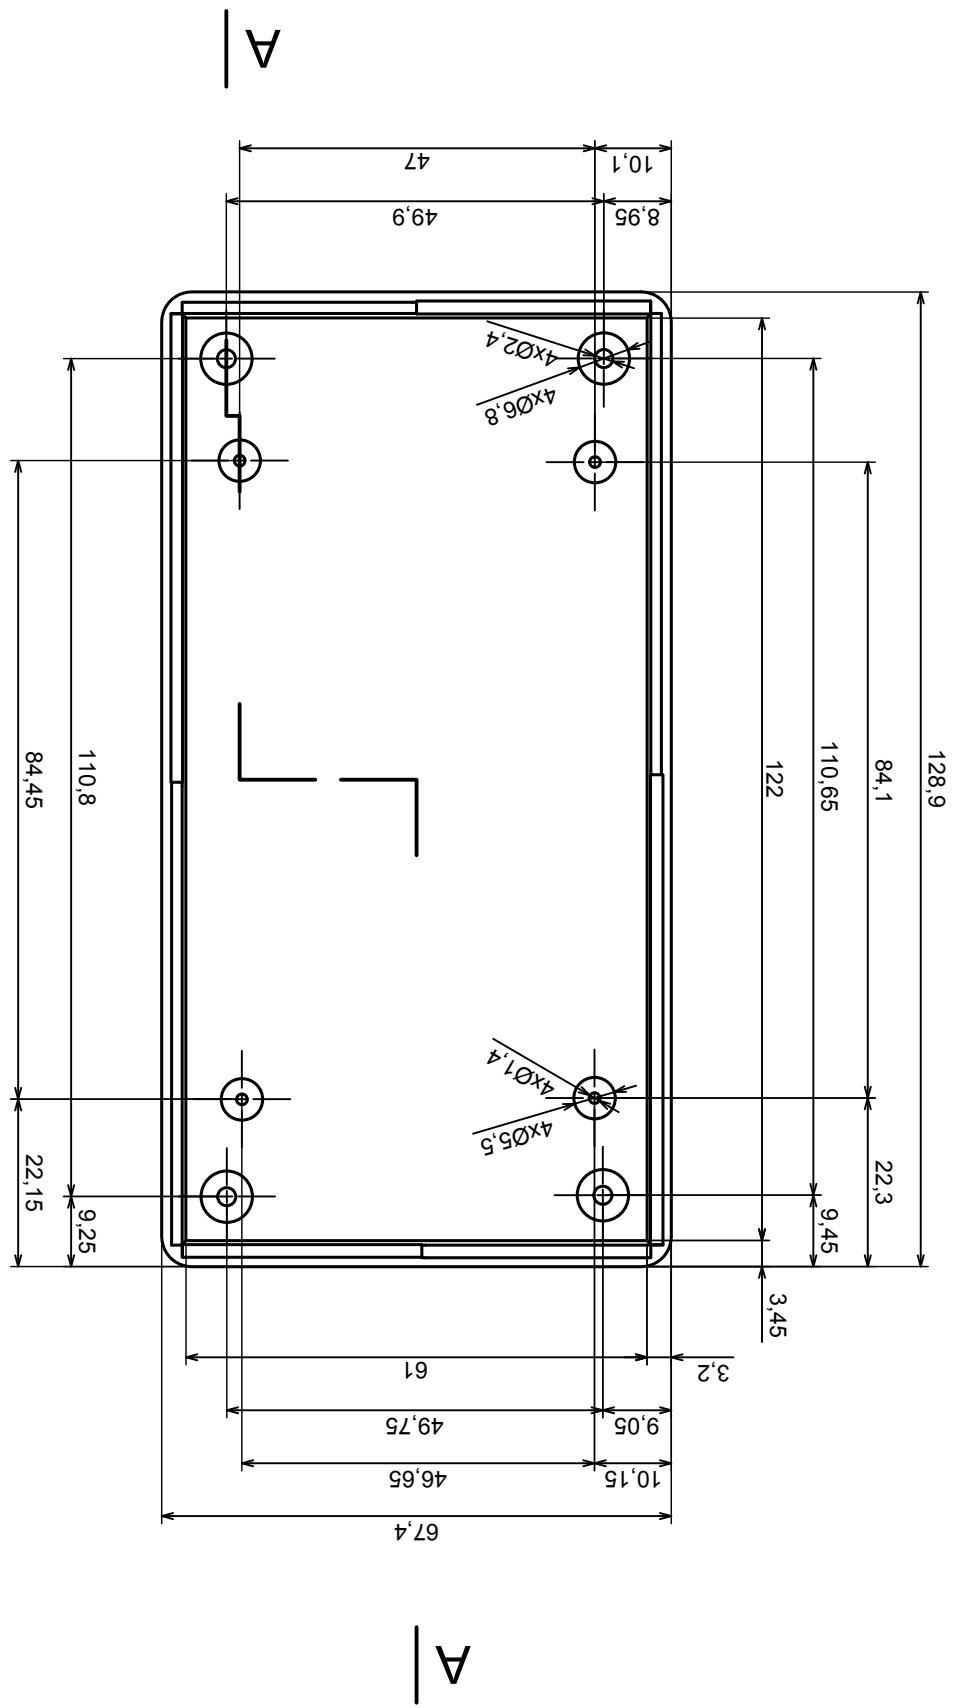

Tolerance: +/- 0,8

Material: PS, ABS

Scale 1:1

Format: A3

Product model  
Enclosure Z34U - Assembly

All rights reserved, Copyright Kradex 2017

Scale 1:1	Tolerance: +/- 0,8
Format: A3	Material: PS, ABS
Product model	Enclosure Z34U - Base
All rights reserved, Copyright Kradex 2017	

All rights reserved, Copyright Kradex 2017		Product model	Enclosure Z34U - Cover
Format: A3		Material: PS, ABS	
Scale 1:1		Tolerance: +/- 0.8	

A-A

A

A