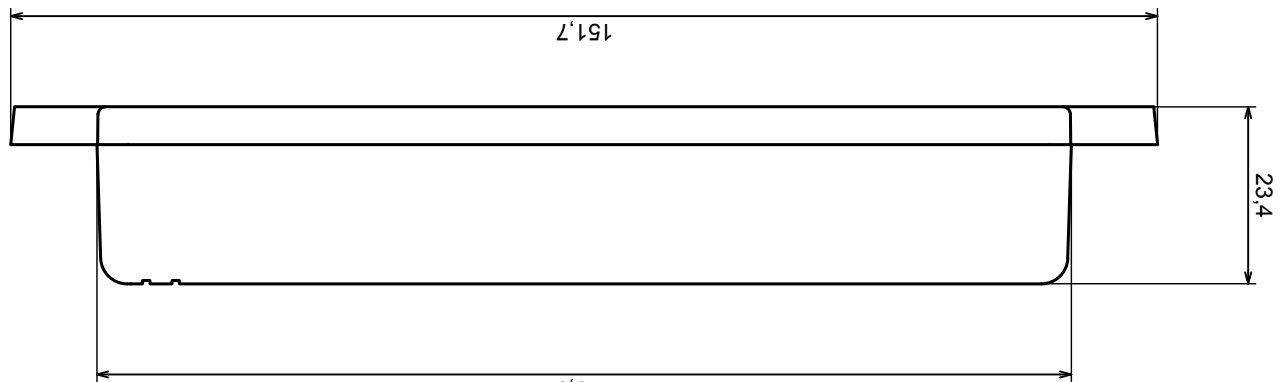

Tolerance: +/- 0,8

Material: PS, ABS

Scale 1:1

Format: A3

Product model  
Enclosure Z34U - Assembly

All rights reserved, Copyright Kradex 2017

Scale 1:1	Tolerance: +/- 0,8
Format: A3	Material: PS, ABS
Product model	Enclosure Z34U - Base
All rights reserved, Copyright Kradex 2017	

All rights reserved, Copyright Kradex 2017		Product model	Enclosure Z34U - Cover
Format: A3		Material: PS, ABS	
Scale 1:1		Tolerance: +/- 0.8	

A-A

A

A