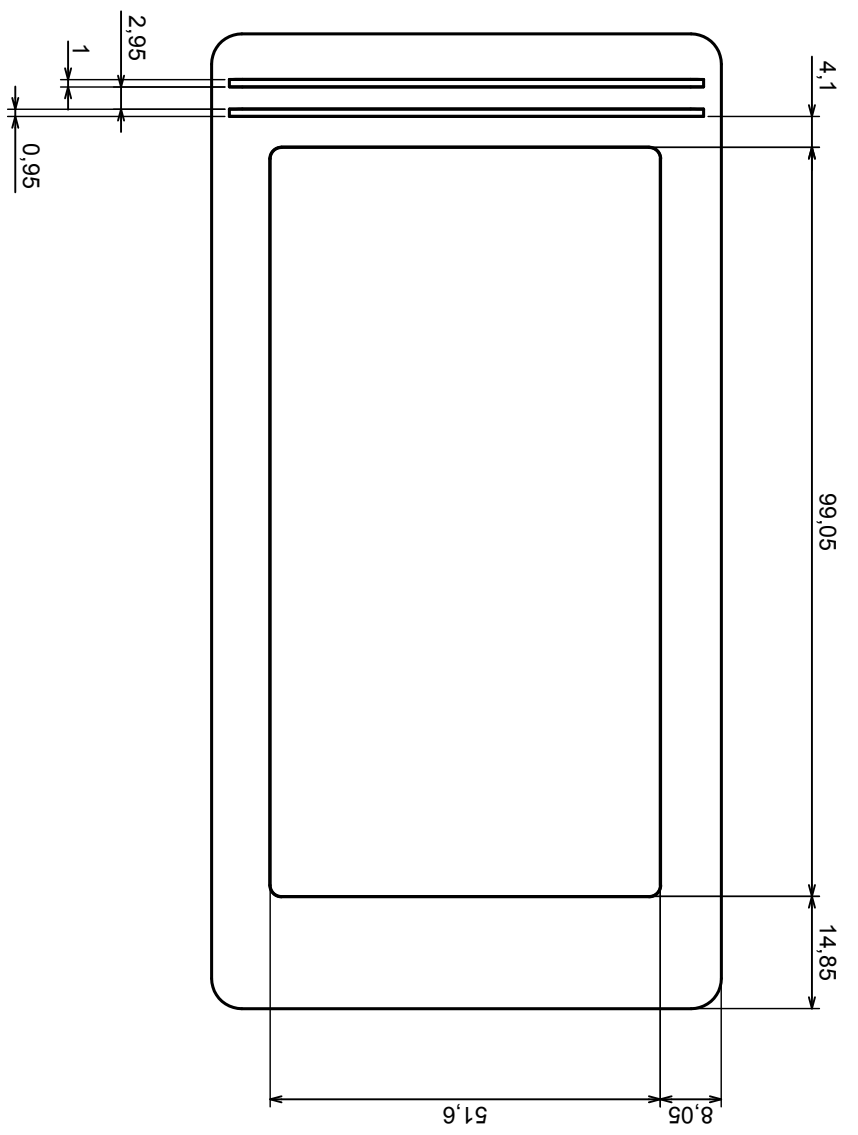

Tolerance: +/- 0,8

Material: PS, ABS

Scale 1:1

Format: A3

Product model  
Enclosure Z34U - Assembly

All rights reserved, Copyright Kradex 2017

Scale 1:1	Tolerance: +/- 0,8
Format: A3	Material: PS, ABS
Product model	Enclosure Z34U - Base
All rights reserved, Copyright Kradex 2017	

All rights reserved, Copyright Kradex 2017		Product model	Enclosure Z34U - Cover
Format: A3		Material: PS, ABS	
Scale 1:1		Tolerance: +/- 0.8	

A-A

A

A