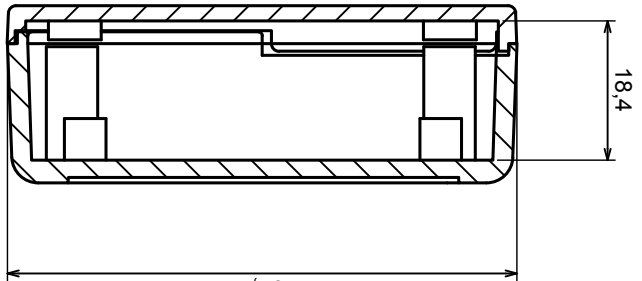

Tolerance: +/- 0,8

Material: PS, ABS

Scale 1:1

Format: A3

Product model  
Enclosure Z34U - Assembly

All rights reserved, Copyright Kradex 2017

Scale 1:1	Tolerance: +/- 0,8
Format: A3	Material: PS, ABS
Product model	Enclosure Z34U - Base
All rights reserved, Copyright Kradex 2017	

All rights reserved, Copyright Kradex 2017		Product model	Enclosure Z34U - Cover
Format: A3		Material: PS, ABS	
Scale 1:1		Tolerance: +/- 0.8	

A-A

A

A