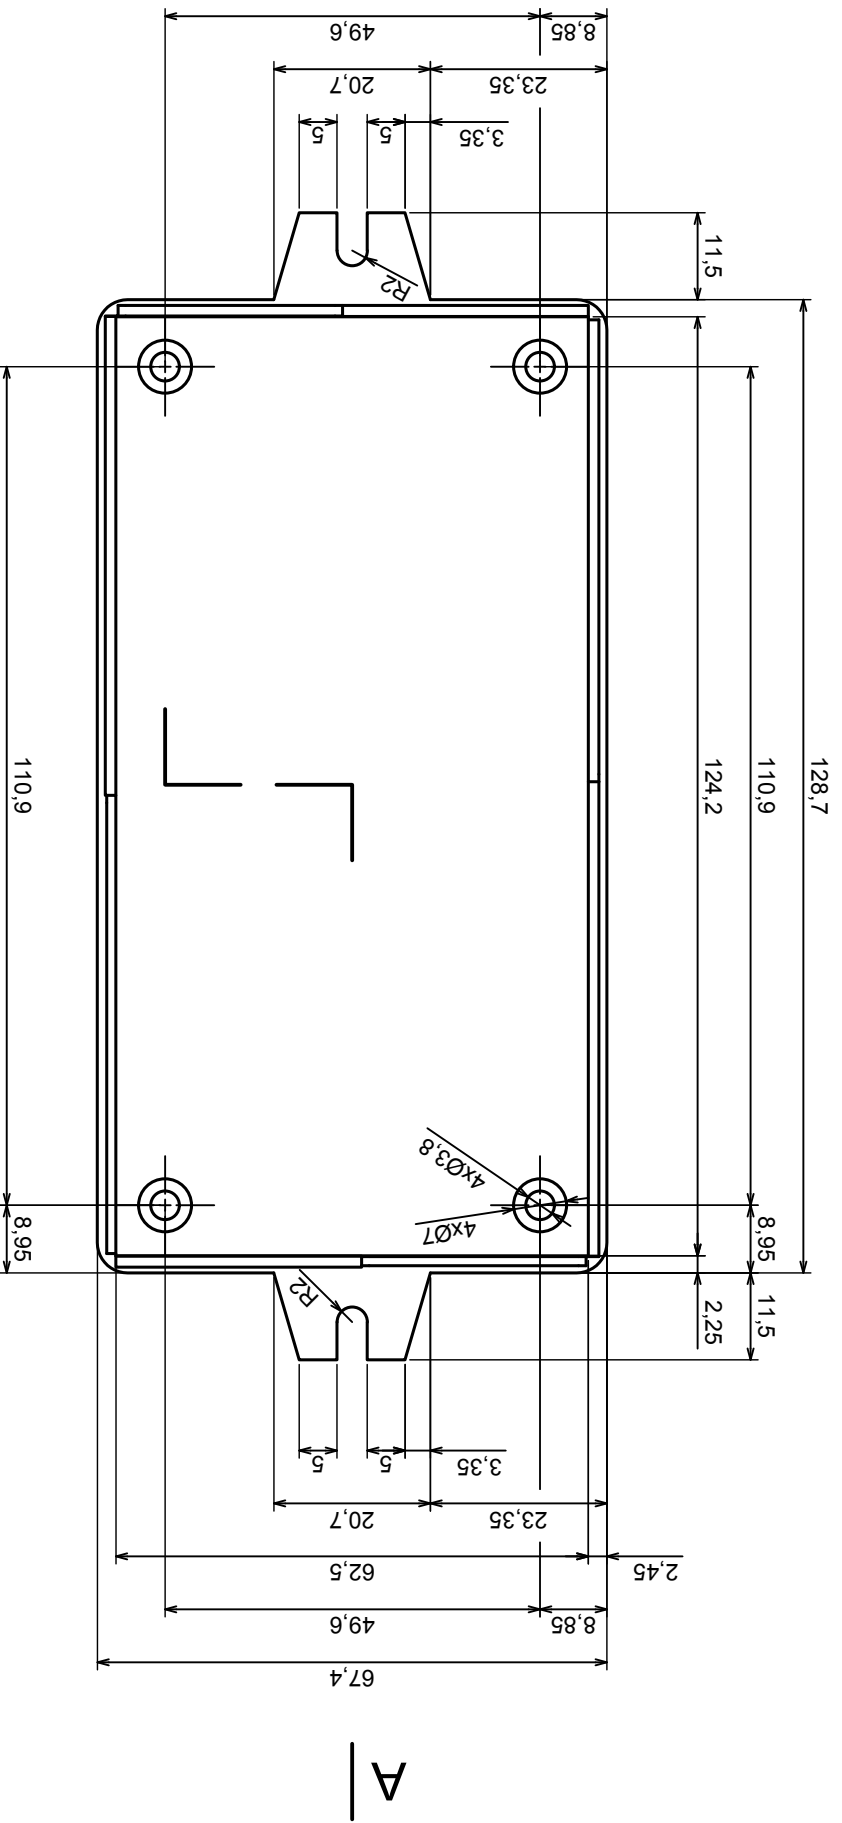

Tolerance: +/- 0,8

Material: PS, ABS

Scale 1:1

Format: A3

Product model  
Enclosure Z34U - Assembly

All rights reserved, Copyright Kradex 2017

Scale 1:1	Tolerance: +/- 0,8
Format: A3	Material: PS, ABS
Product model	Enclosure Z34U - Base
All rights reserved, Copyright Kradex 2017	

All rights reserved, Copyright Kradex 2017		Product model	Enclosure Z34U - Cover
Format: A3		Material: PS, ABS	
Scale 1:1		Tolerance: +/- 0.8	

A-A

A

A