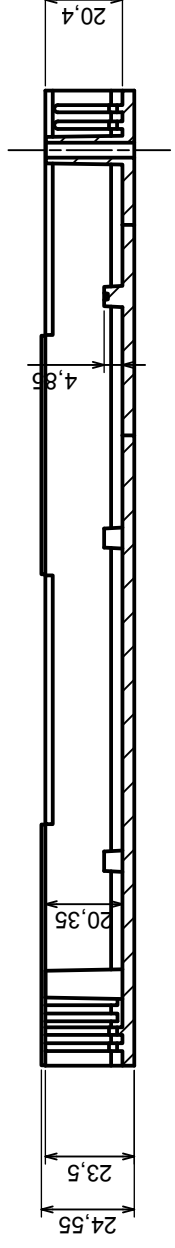

	Tolerance: +/- 0.8	Scale 1:2
	Material: PS, ABS	Format: A3
Product model		Enclosure Z37 - Assembly
All rights reserved, Copyright Kradex 2017		

A-A

A

A

A

A

A-A

Scale 1:2	Tolerance: +/- 0,8	Product model	Enclosure Z37 - Base
Format: A3	Material: PS, ABS		

All rights reserved, Copyright Kradex 2017

Scale 1:2	Tolerance: +/- 0.8
Format: A3	Material: PS, ABS
Product model	Enclosure Z37 - Cover
All rights reserved, Copyright Kradex 2017	

All rights reserved, Copyright Kradex 2017

Product model Enclosure Z37 - Board

Format: A3

Material: PS, ABS

Tolerance: +/- 0,8

Scale 5:1		Tolerance: +/- 0,5
Format: A3		
Product model		Enclosure Z37 - Foot
All rights reserved, Copyright Kradex 2017		