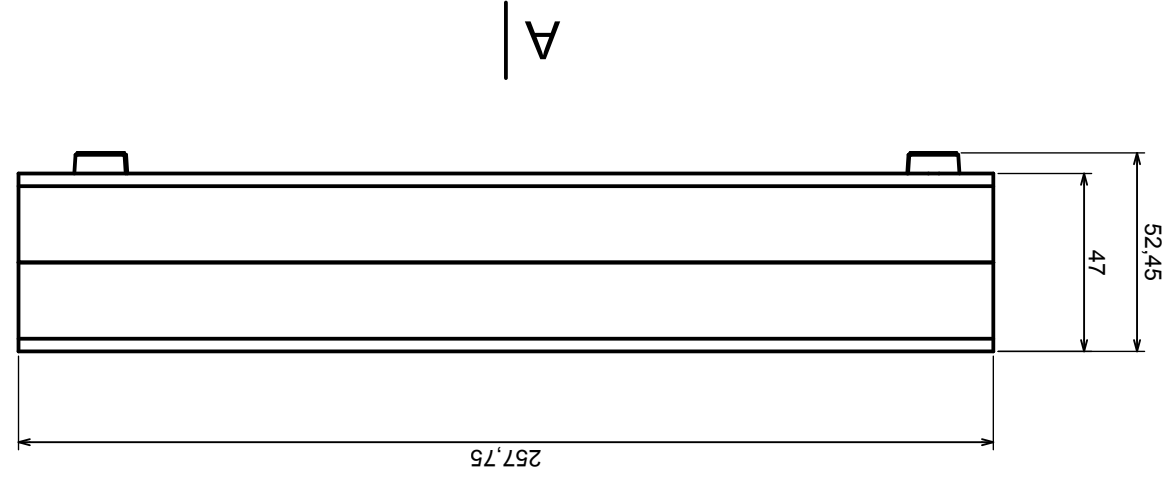

	Tolerance: +/- 0.8	Scale 1:2
	Material: PS, ABS	Format: A3
Product model		Enclosure Z37 - Assembly
All rights reserved, Copyright Kradex 2017		

A-A

A

A

A

A

A-A

Scale 1:2	Tolerance: +/- 0,8	Product model	Enclosure Z37 - Base
Format: A3	Material: PS, ABS		

All rights reserved, Copyright Kradex 2017

Scale 1:2	Tolerance: +/- 0.8
Format: A3	Material: PS, ABS
Product model	Enclosure Z37 - Cover
All rights reserved, Copyright Kradex 2017	

All rights reserved, Copyright Kradex 2017

Product model Enclosure Z37 - Board

Format: A3

Material: PS, ABS

Tolerance: +/- 0,8

Scale 5:1		Tolerance: +/- 0,5
Format: A3		
Product model		Enclosure Z37 - Foot
All rights reserved, Copyright Kradex 2017		