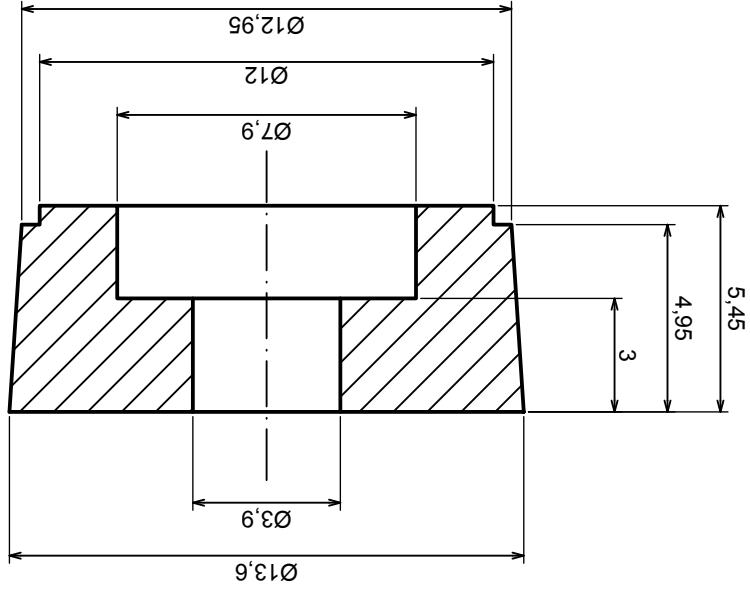

	Tolerance: +/- 0.8	Scale 1:2
	Material: PS, ABS	Format: A3
Product model		Enclosure Z37 - Assembly
All rights reserved, Copyright Kradex 2017		

A-A

A

A

A

A

A-A

Scale 1:2	Tolerance: +/- 0,8	Product model	Enclosure Z37 - Base
Format: A3	Material: PS, ABS		

All rights reserved, Copyright Kradex 2017

Scale 1:2	Tolerance: +/- 0.8
Format: A3	Material: PS, ABS
Product model	Enclosure Z37 - Cover
All rights reserved, Copyright Kradex 2017	

All rights reserved, Copyright Kradex 2017

Product model Enclosure Z37 - Board

Format: A3

Material: PS, ABS

Tolerance: +/- 0,8

Scale 5:1		Tolerance: +/- 0,5
Format: A3		
Product model		Enclosure Z37 - Foot
All rights reserved, Copyright Kradex 2017		