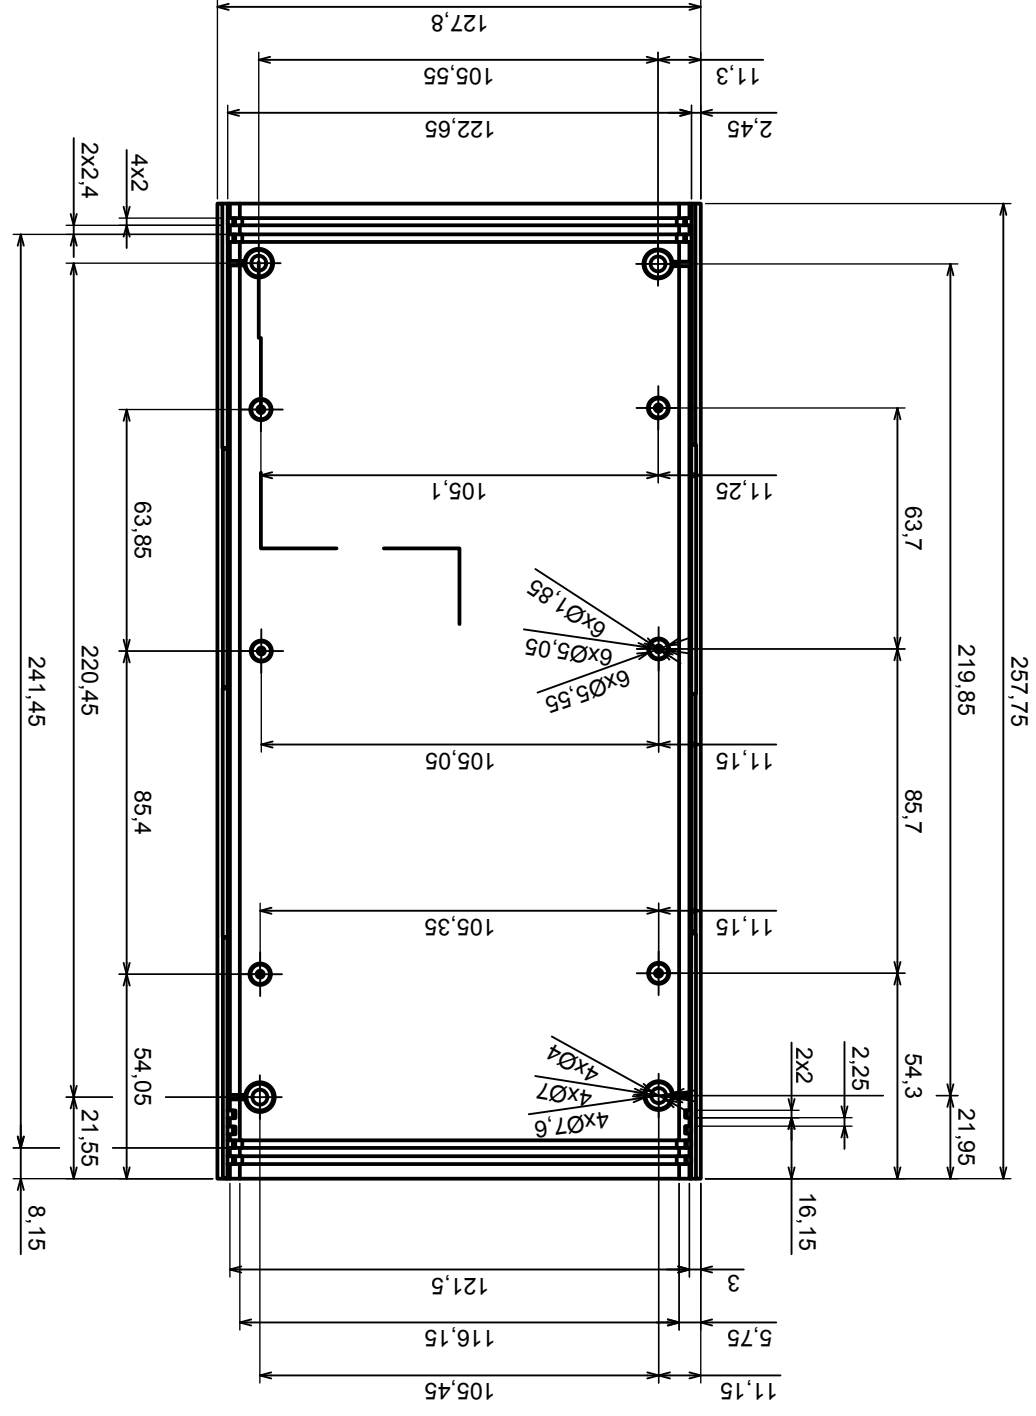

	Tolerance: +/- 0.8	Scale 1:2
	Material: PS, ABS	Format: A3
Product model		Enclosure Z37 - Assembly
All rights reserved, Copyright Kradex 2017		

A-A

A

A

A

A

A-A

Scale 1:2	Tolerance: +/- 0,8	Product model	Enclosure Z37 - Base
Format: A3	Material: PS, ABS		

All rights reserved, Copyright Kradex 2017

Scale 1:2	Tolerance: +/- 0.8
Format: A3	Material: PS, ABS
Product model	Enclosure Z37 - Cover
All rights reserved, Copyright Kradex 2017	

All rights reserved, Copyright Kradex 2017

Product model Enclosure Z37 - Board

Format: A3

Material: PS, ABS

Tolerance: +/- 0,8

Scale 5:1		Tolerance: +/- 0,5
Format: A3		
Product model		Enclosure Z37 - Foot
All rights reserved, Copyright Kradex 2017		