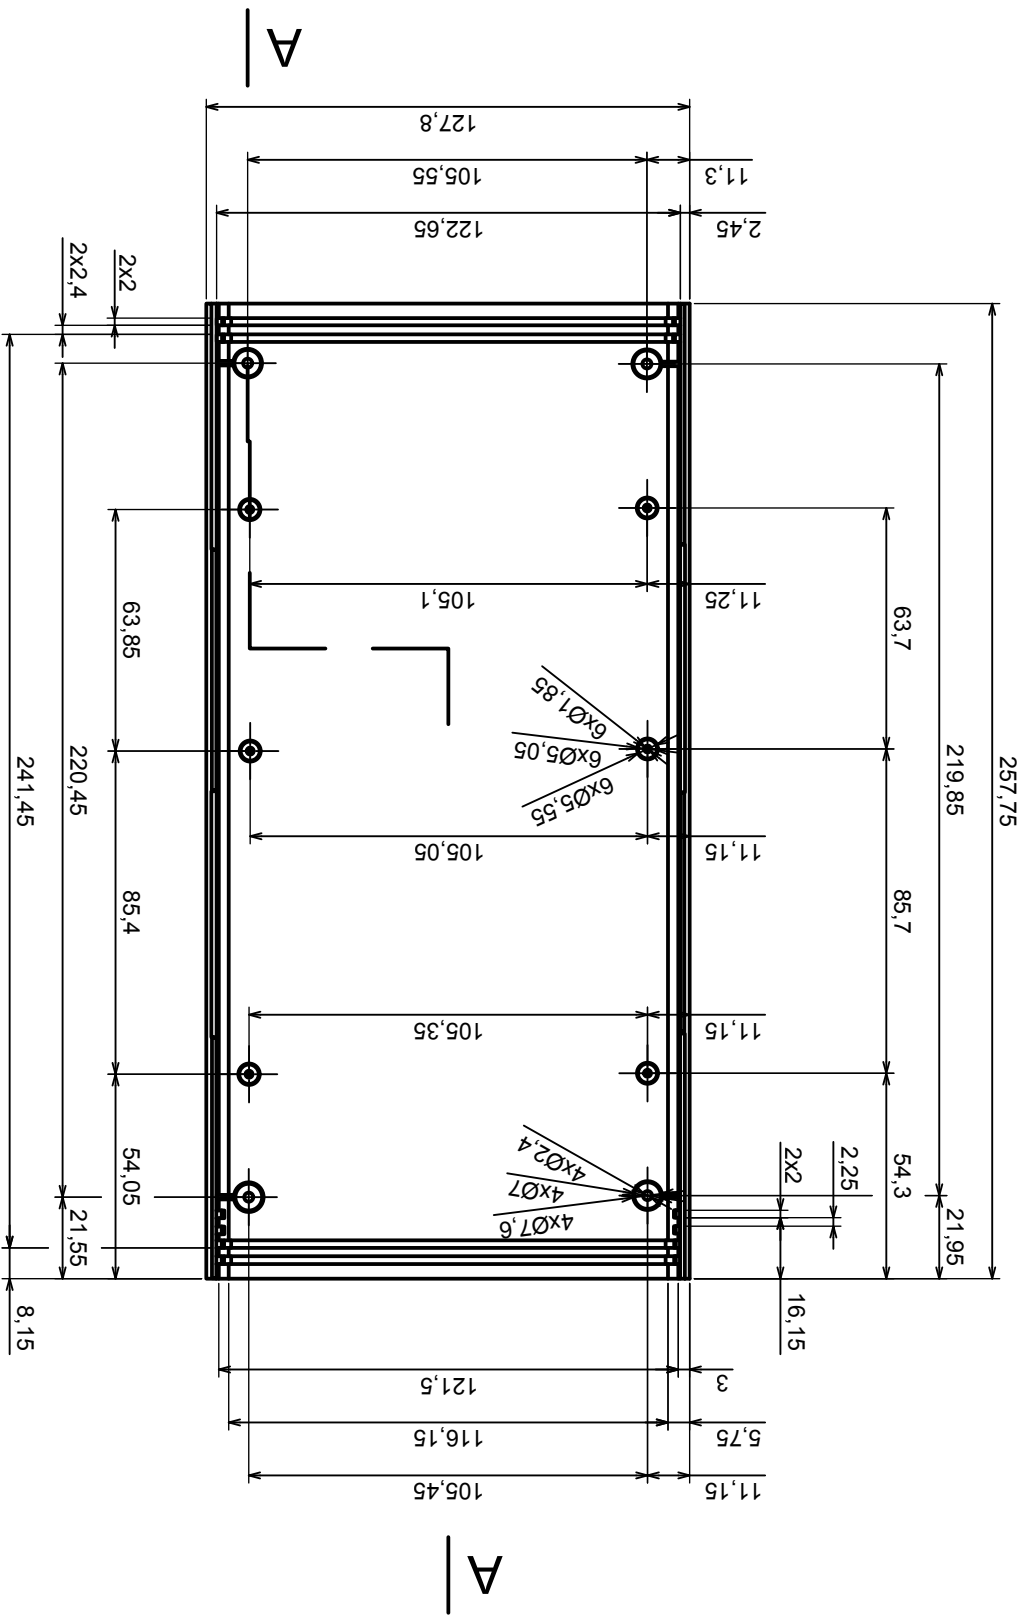

	Tolerance: +/- 0.8	Scale 1:2
	Material: PS, ABS	Format: A3
Product model		Enclosure Z37 - Assembly
All rights reserved, Copyright Kradex 2017		

A-A

A

A

A

A

A-A

Scale 1:2	Tolerance: +/- 0,8	Product model	Enclosure Z37 - Base
Format: A3	Material: PS, ABS		

All rights reserved, Copyright Kradex 2017

Scale 1:2	Tolerance: +/- 0.8
Format: A3	Material: PS, ABS
Product model	Enclosure Z37 - Cover
All rights reserved, Copyright Kradex 2017	

All rights reserved, Copyright Kradex 2017

Product model Enclosure Z37 - Board

Format: A3

Material: PS, ABS

Tolerance: +/- 0,8

Scale 5:1		Tolerance: +/- 0,5
Format: A3		
Product model		Enclosure Z37 - Foot
All rights reserved, Copyright Kradex 2017		