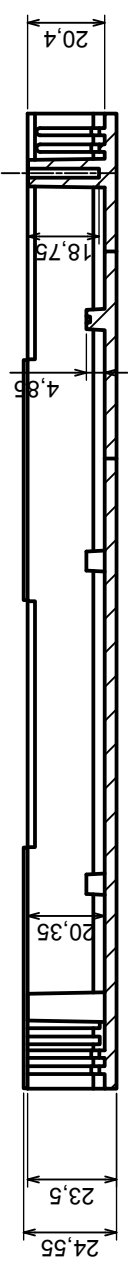

	Tolerance: +/- 0.8	Scale 1:2
	Material: PS, ABS	Format: A3
Product model		Enclosure Z37 - Assembly
All rights reserved, Copyright Kradex 2017		

A-A

A

A

A

A

A-A

Scale 1:2	Tolerance: +/- 0,8	Product model	Enclosure Z37 - Base
Format: A3	Material: PS, ABS		

All rights reserved, Copyright Kradex 2017

Scale 1:2	Tolerance: +/- 0.8
Format: A3	Material: PS, ABS
Product model	Enclosure Z37 - Cover
All rights reserved, Copyright Kradex 2017	

All rights reserved, Copyright Kradex 2017

Product model Enclosure Z37 - Board

Format: A3

Material: PS, ABS

Tolerance: +/- 0,8

Scale 5:1		Tolerance: +/- 0,5
Format: A3		
Product model		Enclosure Z37 - Foot
All rights reserved, Copyright Kradex 2017		