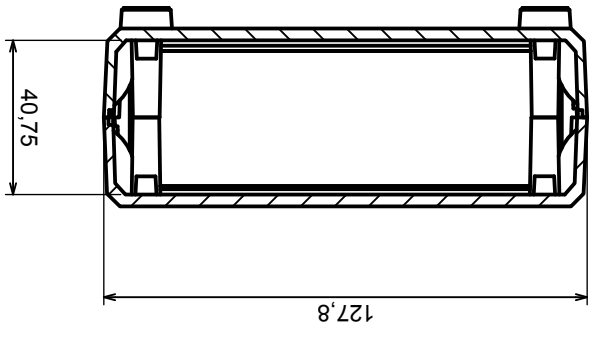

	Tolerance: +/- 0.8	Scale 1:2
	Material: PS, ABS	Format: A3
Product model		Enclosure Z37 - Assembly
All rights reserved, Copyright Kradex 2017		

A-A

A

A

A

A

A-A

Scale 1:2	Tolerance: +/- 0,8	Product model	Enclosure Z37 - Base
Format: A3	Material: PS, ABS		

All rights reserved, Copyright Kradex 2017

Scale 1:2	Tolerance: +/- 0.8
Format: A3	Material: PS, ABS
Product model	Enclosure Z37 - Cover
All rights reserved, Copyright Kradex 2017	

All rights reserved, Copyright Kradex 2017

Product model Enclosure Z37 - Board

Format: A3

Material: PS, ABS

Tolerance: +/- 0,8

Scale 5:1		Tolerance: +/- 0,5
Format: A3		
Product model		Enclosure Z37 - Foot
All rights reserved, Copyright Kradex 2017		