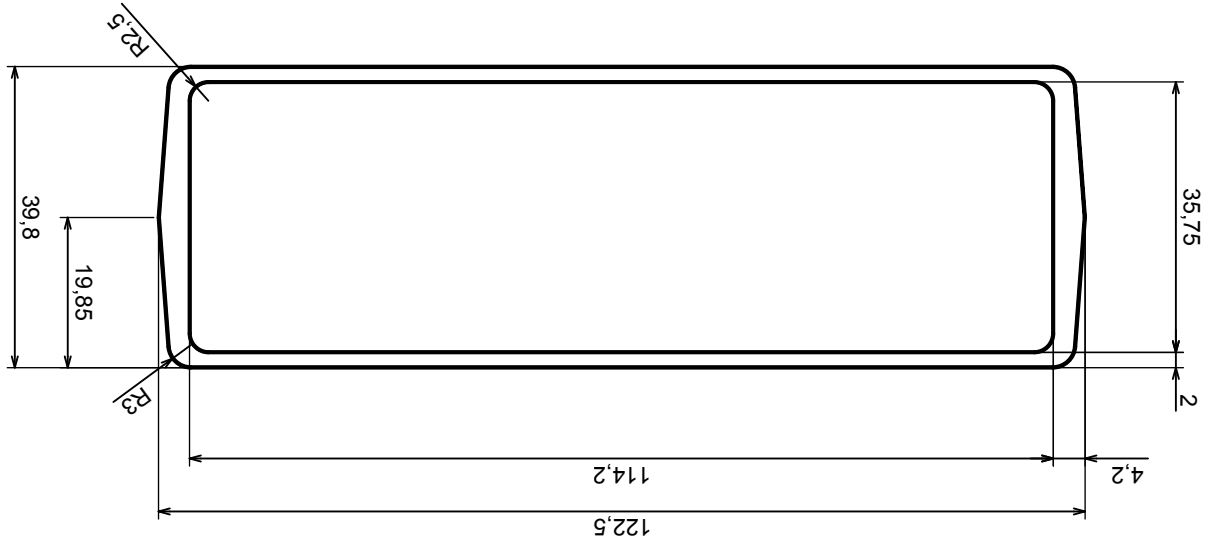

	Tolerance: +/- 0.8	Scale 1:2
	Material: PS, ABS	Format: A3
Product model		Enclosure Z37 - Assembly
All rights reserved, Copyright Kradex 2017		

A-A

A

A

A

A

A-A

Scale 1:2	Tolerance: +/- 0,8	Product model	Enclosure Z37 - Base
Format: A3	Material: PS, ABS		

All rights reserved, Copyright Kradex 2017

Scale 1:2	Tolerance: +/- 0.8
Format: A3	Material: PS, ABS
Product model	Enclosure Z37 - Cover
All rights reserved, Copyright Kradex 2017	

All rights reserved, Copyright Kradex 2017

Product model Enclosure Z37 - Board

Format: A3

Material: PS, ABS

Tolerance: +/- 0,8

Scale 5:1		Tolerance: +/- 0,5
Format: A3		
Product model		Enclosure Z37 - Foot
All rights reserved, Copyright Kradex 2017		