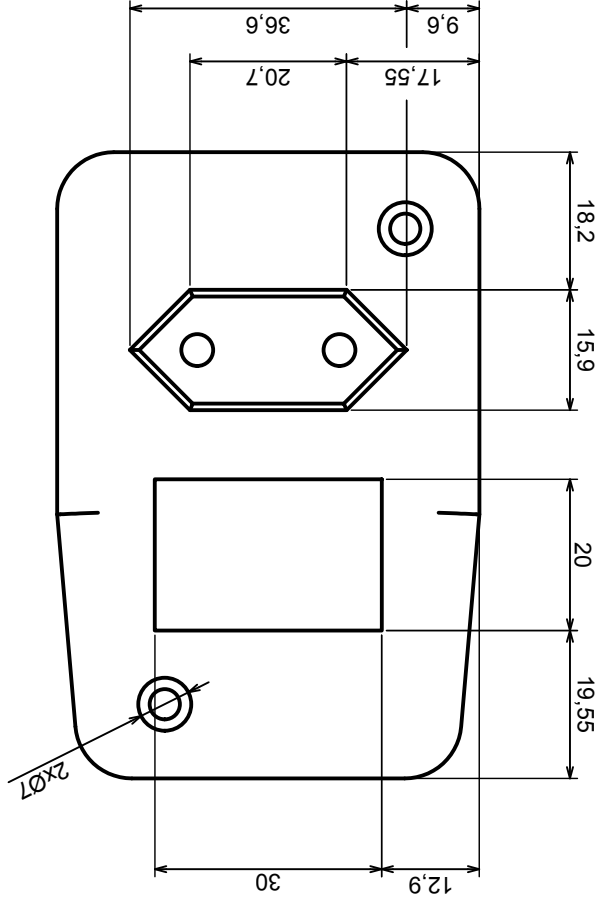

Material: PS, ABS

Tolerance: +/- 1

Format: A3

Scale 1:1

Product model
Enclosure Z42 - Assembly

All rights reserved, Copyright Kradex 2017

	Scale 1:1	Tolerance: +/- 1
	Format: A3	Material: PS, ABS
Product model		Enclosure Z42 - Base
All rights reserved, Copyright Kradex 2017		

All rights reserved, Copyright Kradex 2017

Product model Enclosure Z42 - Cover

Format: A3

Material: PS, ABS

Tolerance: +/- 1

X-ON Electronics

Largest Supplier of Electrical and Electronic Components

Click to view similar products for [Electrical Enclosures](#) category: