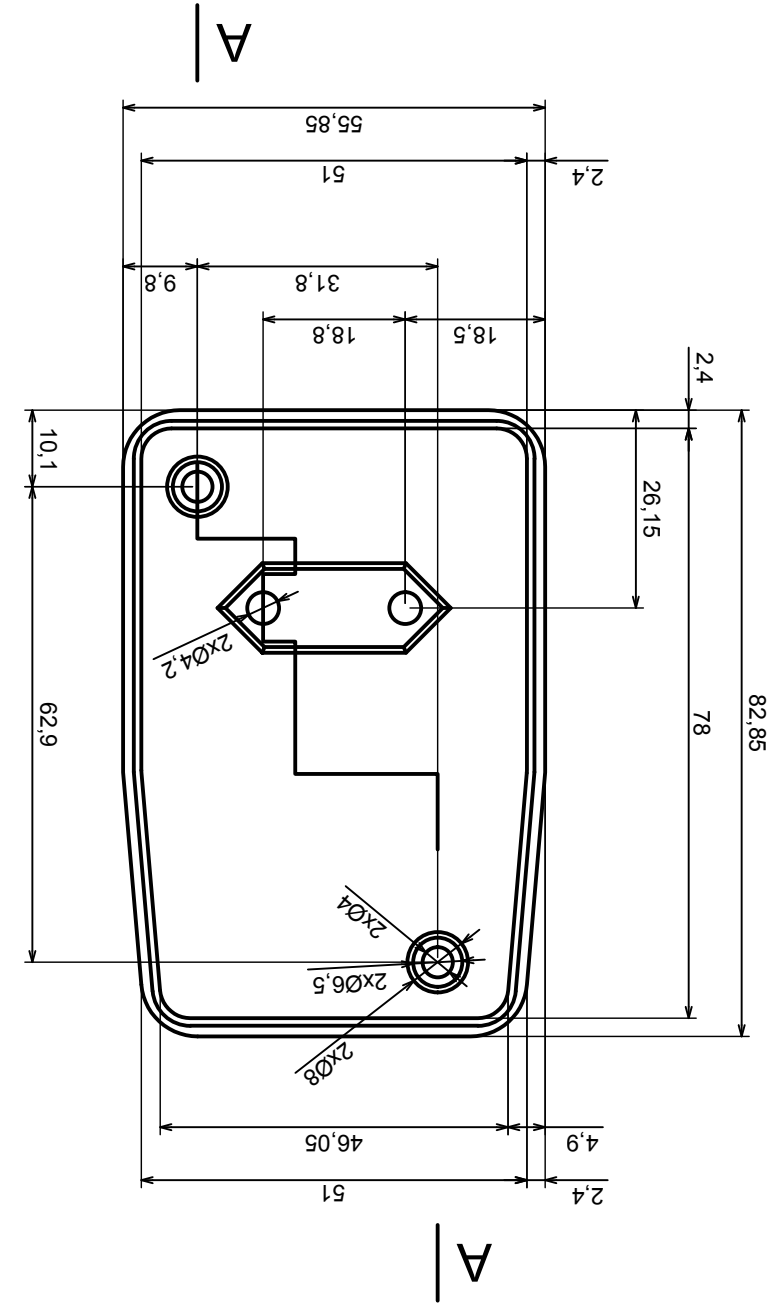

Material: PS, ABS

Tolerance: +/- 1

Format: A3

Scale 1:1

Product model
Enclosure Z42 - Assembly

All rights reserved, Copyright Kradex 2017

	Scale 1:1	Tolerance: +/- 1
	Format: A3	Material: PS, ABS
Product model		Enclosure Z42 - Base
All rights reserved, Copyright Kradex 2017		

All rights reserved, Copyright Kradex 2017

Product model Enclosure Z42 - Cover

Format: A3

Material: PS, ABS

Tolerance: +/- 1

X-ON Electronics

Largest Supplier of Electrical and Electronic Components

Click to view similar products for [Electrical Enclosures](#) category: