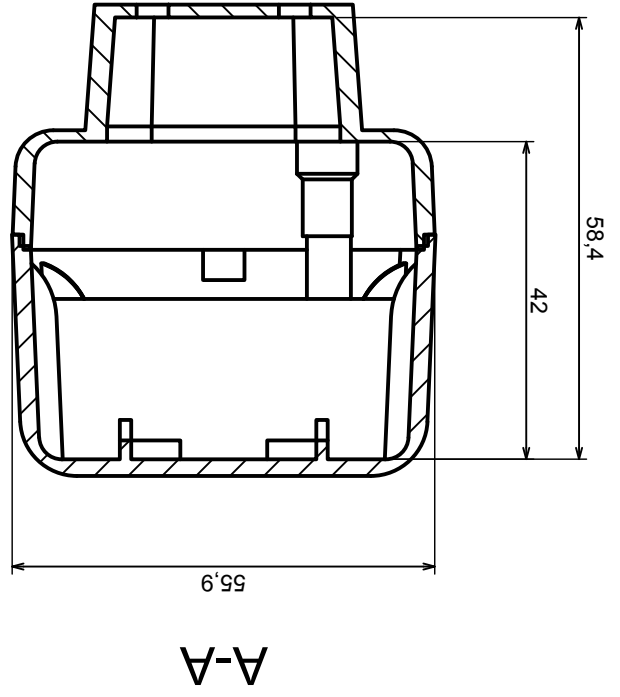

Material: PS, ABS

Tolerance: +/- 1

Format: A3

Scale 1:1

Product model
Enclosure Z42 - Assembly

All rights reserved, Copyright Kradex 2017

	Scale 1:1	Tolerance: +/- 1
	Format: A3	Material: PS, ABS
Product model		Enclosure Z42 - Base
All rights reserved, Copyright Kradex 2017		

All rights reserved, Copyright Kradex 2017

Product model Enclosure Z42 - Cover

Format: A3

Material: PS, ABS

Tolerance: +/- 1

X-ON Electronics

Largest Supplier of Electrical and Electronic Components

Click to view similar products for [Electrical Enclosures](#) category: