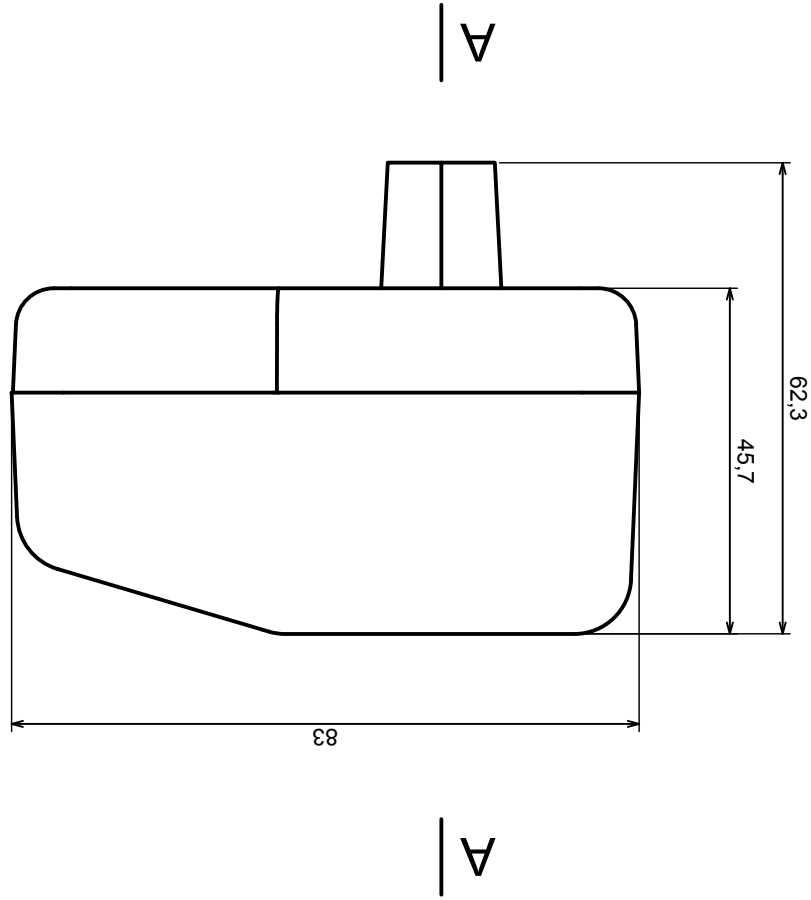

Material: PS, ABS

Tolerance: +/- 1

Format: A3

Scale 1:1

Product model
Enclosure Z42 - Assembly

All rights reserved, Copyright Kradex 2017

	Scale 1:1	Tolerance: +/- 1
	Format: A3	Material: PS, ABS
Product model		Enclosure Z42 - Base
All rights reserved, Copyright Kradex 2017		

All rights reserved, Copyright Kradex 2017

Product model Enclosure Z42 - Cover

Format: A3

Material: PS, ABS

Tolerance: +/- 1

X-ON Electronics

Largest Supplier of Electrical and Electronic Components

Click to view similar products for [Electrical Enclosures](#) category: