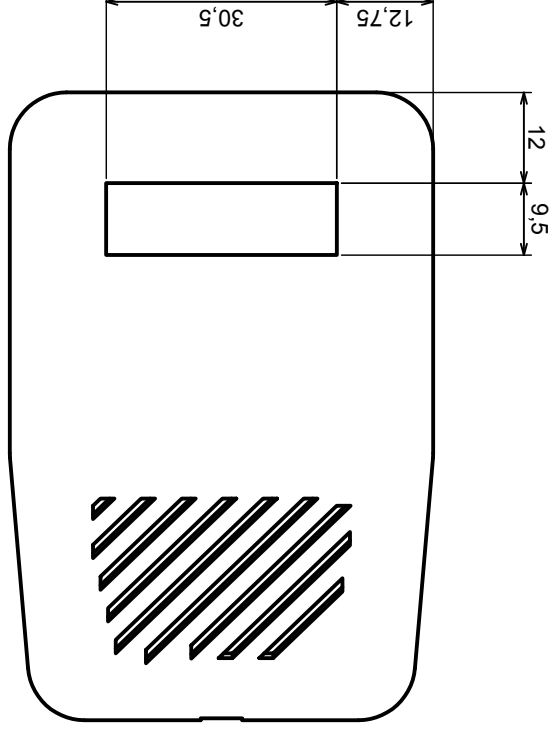

Material: PS, ABS

Tolerance: +/- 1

Format: A3

Scale 1:1

Product model
Enclosure Z42 - Assembly

All rights reserved, Copyright Kradex 2017

	Scale 1:1	Tolerance: +/- 1
	Format: A3	Material: PS, ABS
Product model		Enclosure Z42 - Base
All rights reserved, Copyright Kradex 2017		

All rights reserved, Copyright Kradex 2017

Product model Enclosure Z42 - Cover

Format: A3

Material: PS, ABS

Tolerance: +/- 1

X-ON Electronics

Largest Supplier of Electrical and Electronic Components

Click to view similar products for [Electrical Enclosures](#) category: