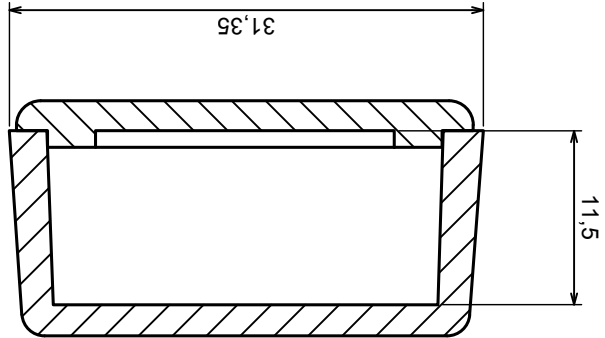

Tolerance: +/- 0.7

Material: PS, ABS

Scale 1:1

Format: A3

Product model
Enclosure Z43 - Assembly

All rights reserved, Copyright Kradex 2017

A-A

A

A

A-A

All rights reserved, Copyright Kradex 2017

Product model Enclosure Z43 - Base

Format: A3

Material: PS, ABS

Tolerance: +/- 0.7

A |

A |

A-A

Scale 2:1	Tolerance: +/- 0.7
Format: A3	Material: PS, ABS
Product model	Enclosure Z43 - Cover
All rights reserved, Copyright Kradex 2017	

X-ON Electronics

Largest Supplier of Electrical and Electronic Components