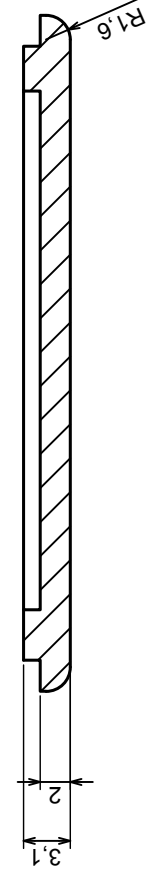

Tolerance: +/- 0.7

Material: PS, ABS

Scale 1:1

Format: A3

Product model
Enclosure Z43 - Assembly

All rights reserved, Copyright Kradex 2017

A-A

A

A

A-A

All rights reserved, Copyright Kradex 2017

Product model Enclosure Z43 - Base

Format: A3

Material: PS, ABS

Tolerance: +/- 0.7

A |

A |

A-A

Scale 2:1	Tolerance: +/- 0.7
Format: A3	Material: PS, ABS
Product model	Enclosure Z43 - Cover
All rights reserved, Copyright Kradex 2017	

X-ON Electronics

Largest Supplier of Electrical and Electronic Components