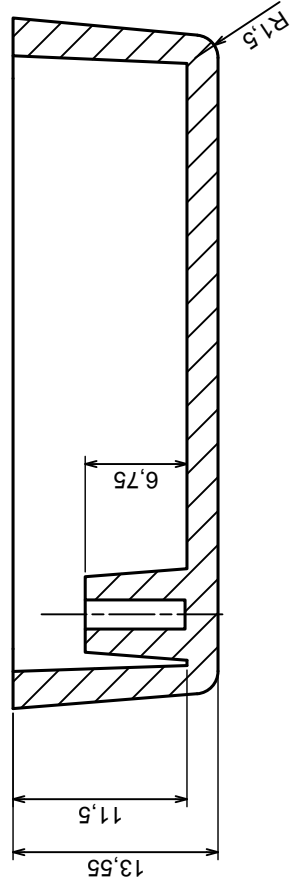

Tolerance: +/- 0.7

Material: PS, ABS

Scale 1:1

Format: A3

Product model
Enclosure Z43 - Assembly

All rights reserved, Copyright Kradex 2017

A-A

A

A

A-A

All rights reserved, Copyright Kradex 2017

Product model Enclosure Z43 - Base

Format: A3

Material: PS, ABS

Tolerance: +/- 0.7

A |

A |

A-A

Scale 2:1	Tolerance: +/- 0.7
Format: A3	Material: PS, ABS
Product model	Enclosure Z43 - Cover
All rights reserved, Copyright Kradex 2017	

X-ON Electronics

Largest Supplier of Electrical and Electronic Components