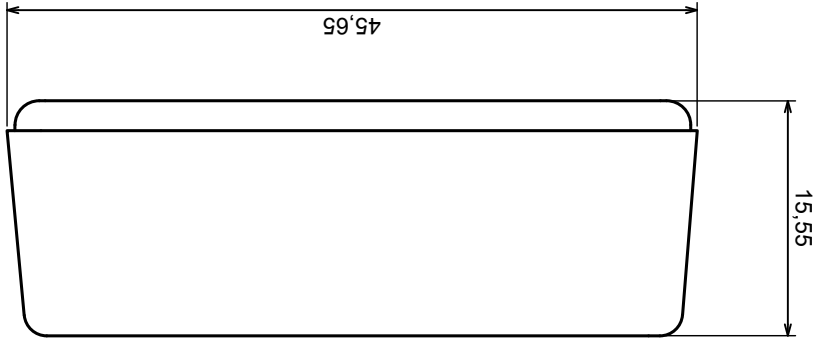

Tolerance: +/- 0.7

Material: PS, ABS

Scale 1:1

Format: A3

Product model
Enclosure Z43 - Assembly

All rights reserved, Copyright Kradex 2017

A-A

A

A

A-A

All rights reserved, Copyright Kradex 2017

Product model Enclosure Z43 - Base

Format: A3

Material: PS, ABS

Tolerance: +/- 0.7

A |

A |

A-A

Scale 2:1	Tolerance: +/- 0.7
Format: A3	Material: PS, ABS
Product model	Enclosure Z43 - Cover
All rights reserved, Copyright Kradex 2017	

X-ON Electronics

Largest Supplier of Electrical and Electronic Components