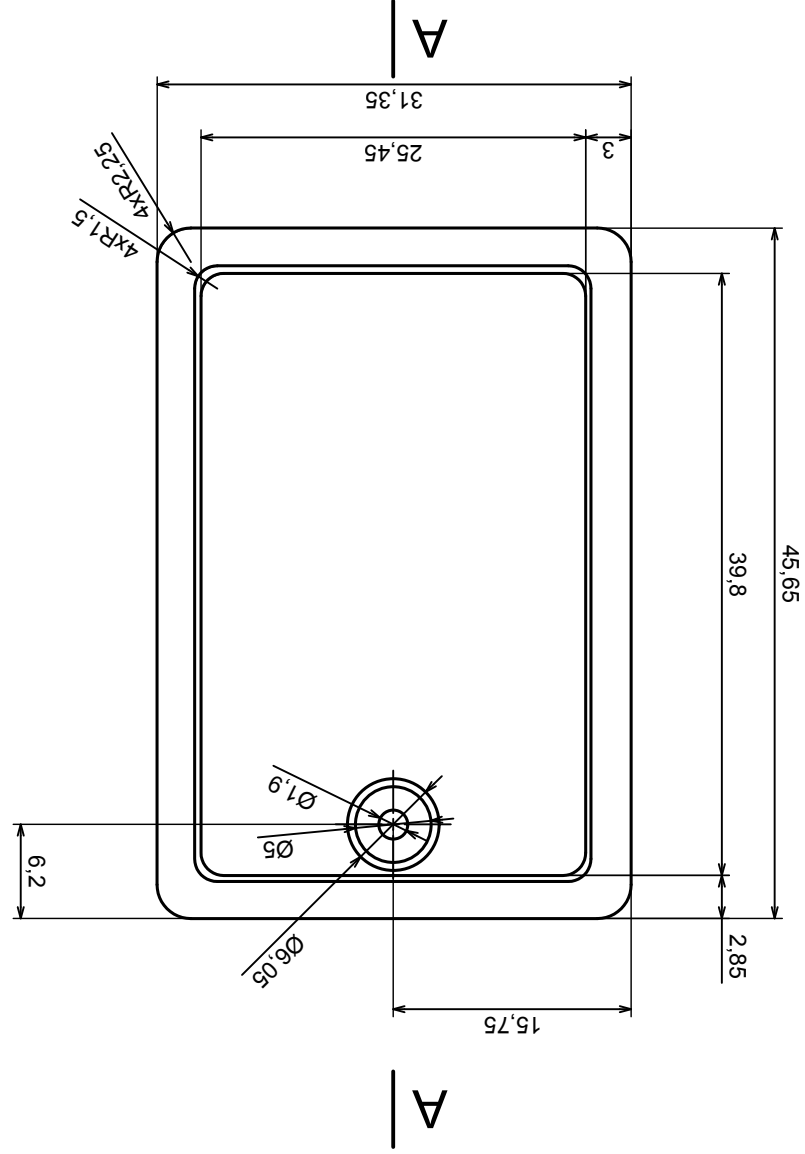

Tolerance: +/- 0.7

Material: PS, ABS

Scale 1:1

Format: A3

Product model
Enclosure Z43 - Assembly

All rights reserved, Copyright Kradex 2017

A-A

A

A

A-A

All rights reserved, Copyright Kradex 2017

Product model Enclosure Z43 - Base

Format: A3

Material: PS, ABS

Tolerance: +/- 0.7

A |

A |

A-A

Scale 2:1	Tolerance: +/- 0.7
Format: A3	Material: PS, ABS
Product model	Enclosure Z43 - Cover
All rights reserved, Copyright Kradex 2017	

X-ON Electronics

Largest Supplier of Electrical and Electronic Components