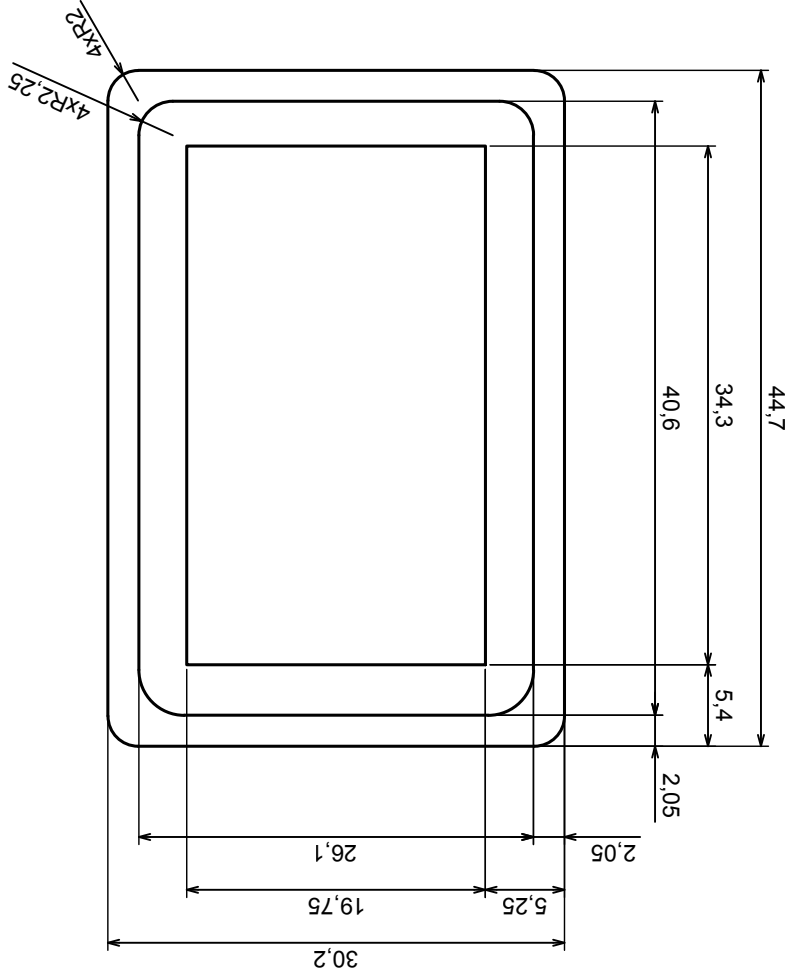

Tolerance: +/- 0.7

Material: PS, ABS

Scale 1:1

Format: A3

Product model
Enclosure Z43 - Assembly

All rights reserved, Copyright Kradex 2017

A-A

A

A

A-A

All rights reserved, Copyright Kradex 2017

Product model Enclosure Z43 - Base

Format: A3

Material: PS, ABS

Tolerance: +/- 0.7

A |

A |

A-A

Scale 2:1	Tolerance: +/- 0.7
Format: A3	Material: PS, ABS
Product model	Enclosure Z43 - Cover
All rights reserved, Copyright Kradex 2017	

X-ON Electronics

Largest Supplier of Electrical and Electronic Components