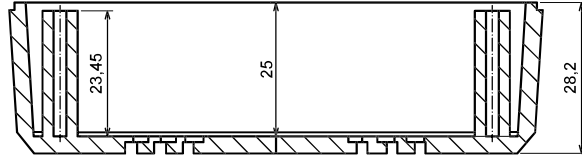

All rights reserved. Copyright Kradex 2016

Product model Enclosure Z45W - assembly

Format: A3

Material: PS, ABS

Scale 1:1

Tolerance: +/- 0.8

All rights reserved, Copyright Kradex 2016

Product model Enclosure Z45W - base

Format: A3 Material: PS, ABS

Scale 1:1 Tolerance: +/- 0.8

A-A

All rights reserved, Copyright Kradex 2016

Product model: Enclosure Z45W - cover

Format: A3

Material: PS, ABS

Scale 1:1