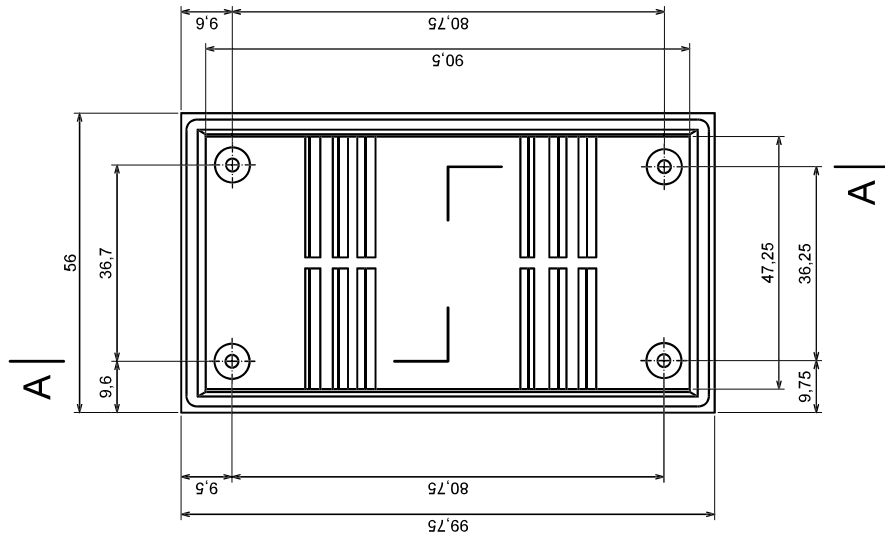

All rights reserved. Copyright Kradex 2016

Product model Enclosure Z45W - assembly

Format: A3

Material: PS, ABS

Scale 1:1

Tolerance: +/- 0.8

All rights reserved, Copyright Kradex 2016

Product model Enclosure Z45W - base

Format: A3 Material: PS, ABS

Scale 1:1 Tolerance: +/- 0.8

A-A

All rights reserved, Copyright Kradex 2016

Product model: Enclosure Z45W - cover

Format: A3

Material: PS, ABS

Scale 1:1