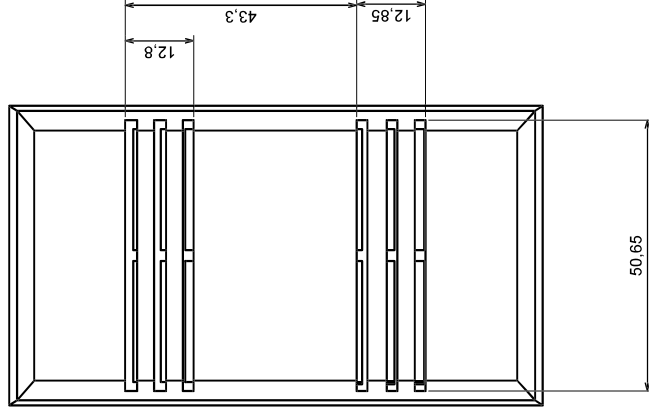

All rights reserved. Copyright Kradex 2016

Product model Enclosure Z45W - assembly

Format: A3

Material: PS, ABS

Scale 1:1

Tolerance: +/- 0.8

All rights reserved, Copyright Kradex 2016

Product model Enclosure Z45W - base

Format: A3 Material: PS, ABS

Scale 1:1 Tolerance: +/- 0.8

A-A

All rights reserved, Copyright Kradex 2016

Product model: Enclosure Z45W - cover

Format: A3

Material: PS, ABS

Scale 1:1