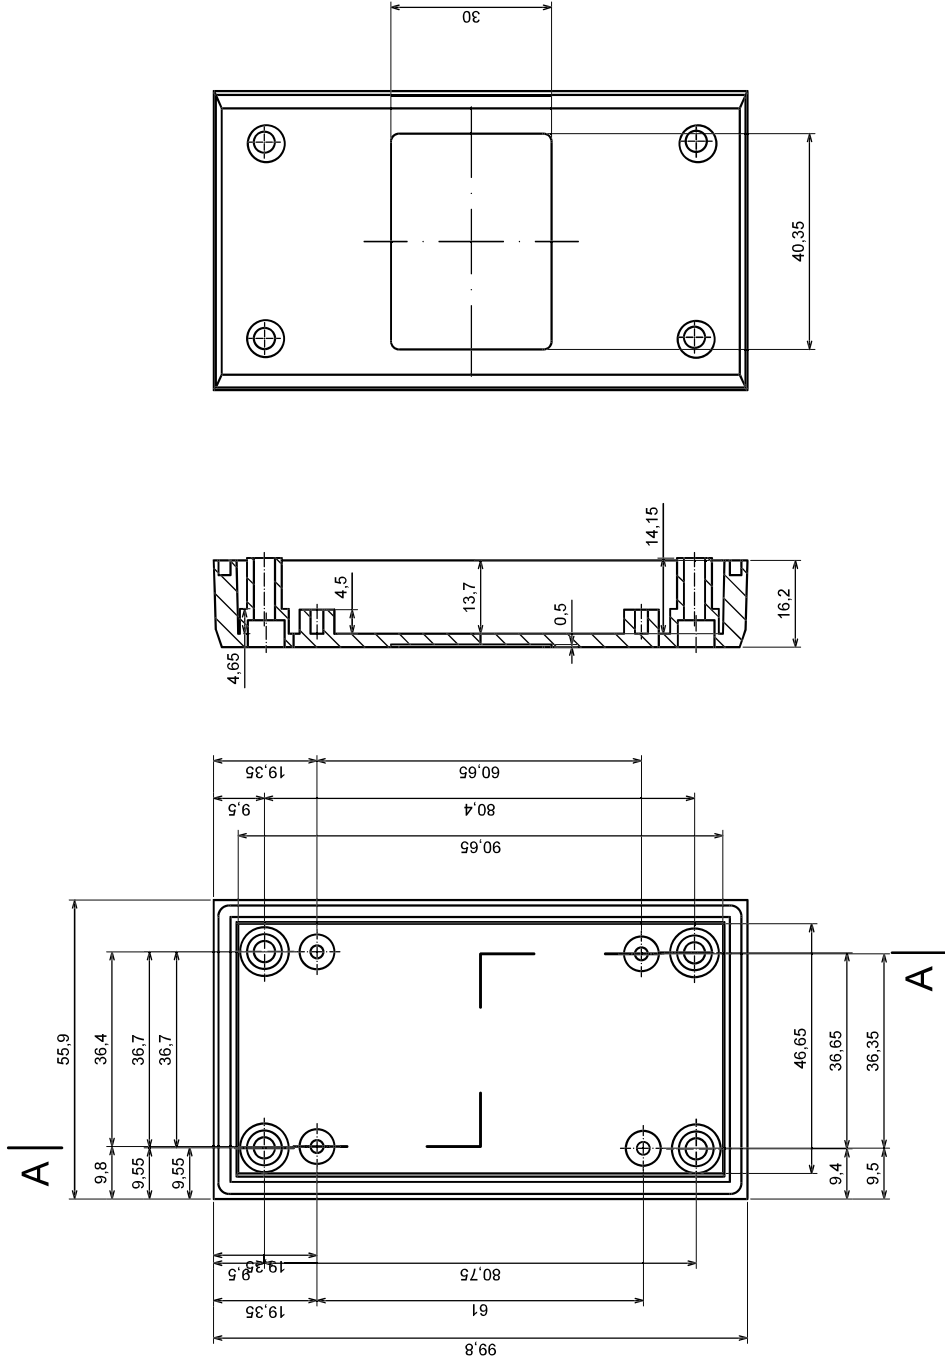

All rights reserved. Copyright Kradex 2016

Product model Enclosure Z45W - assembly

Format: A3

Material: PS, ABS

Scale 1:1

Tolerance: +/- 0.8

All rights reserved, Copyright Kradex 2016

Product model Enclosure Z45W - base

Format: A3 Material: PS, ABS

Scale 1:1 Tolerance: +/- 0.8

A-A

All rights reserved, Copyright Kradex 2016

Product model: Enclosure Z45W - cover

Format: A3

Material: PS, ABS

Scale 1:1