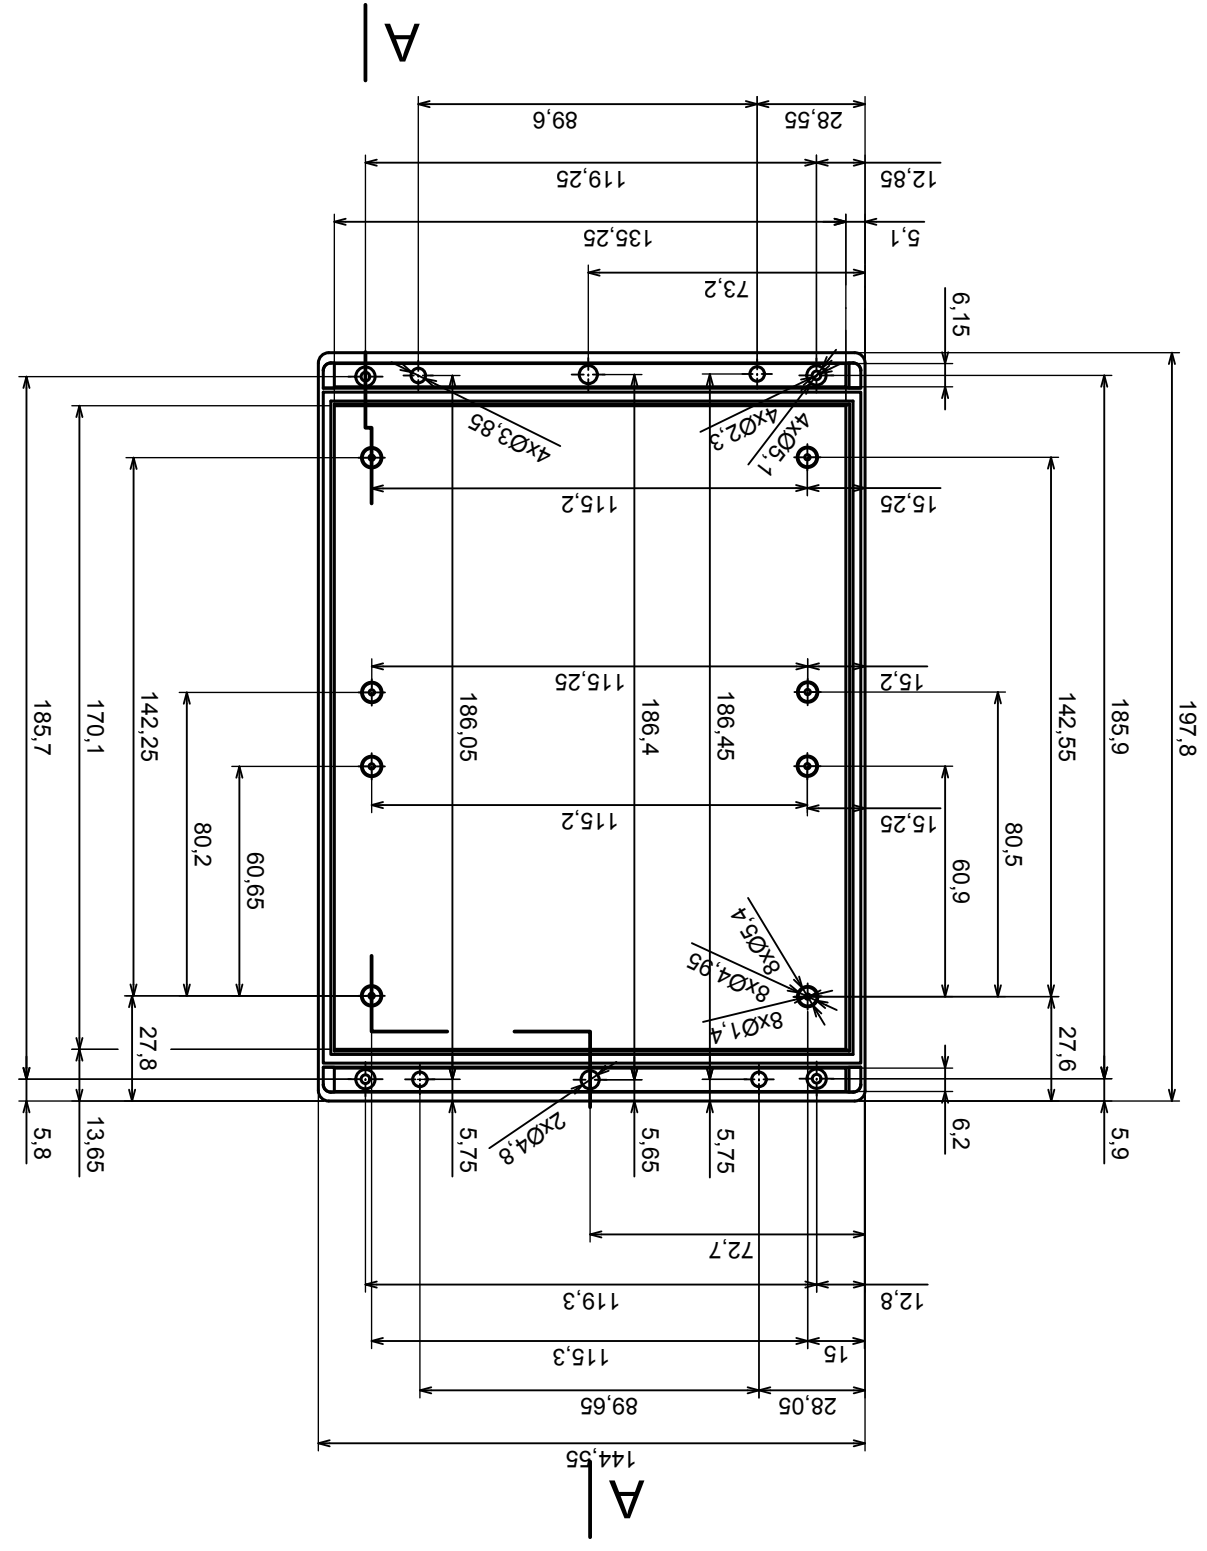

Tolerance: +/- 0.8

Material: PS, ABS

Scale 1:2

Format: A3

Product model
Enclosure Z46A - assembly

All rights reserved, Copyright Kradex 2016

A-A

A

A

All rights reserved, Copyright Kradex 2016		Product model	Enclosure Z46A - base
Format: A3		Material: PS, ABS	
Scale 1:2		Tolerance: +/- 0.8	

X-ON Electronics

Largest Supplier of Electrical and Electronic Components