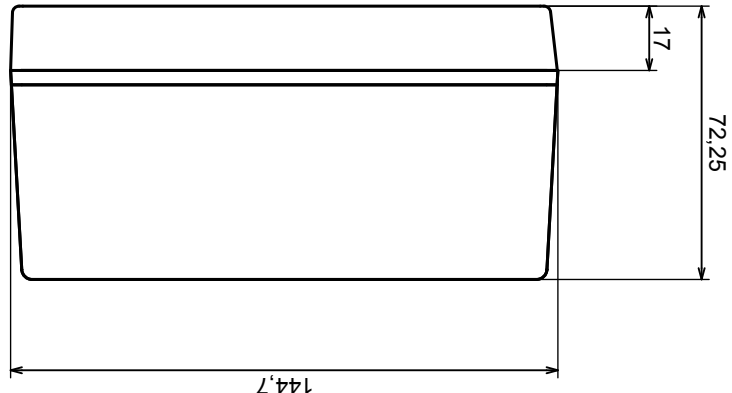

Tolerance: +/- 0.8

Material: PS, ABS

Scale 1:2

Format: A3

Product model
Enclosure Z46A - assembly

All rights reserved, Copyright Kradex 2016

A-A

A

A

All rights reserved, Copyright Kradex 2016		Product model	Enclosure Z46A - base
Format: A3		Material: PS, ABS	
Scale 1:2		Tolerance: +/- 0.8	

X-ON Electronics

Largest Supplier of Electrical and Electronic Components