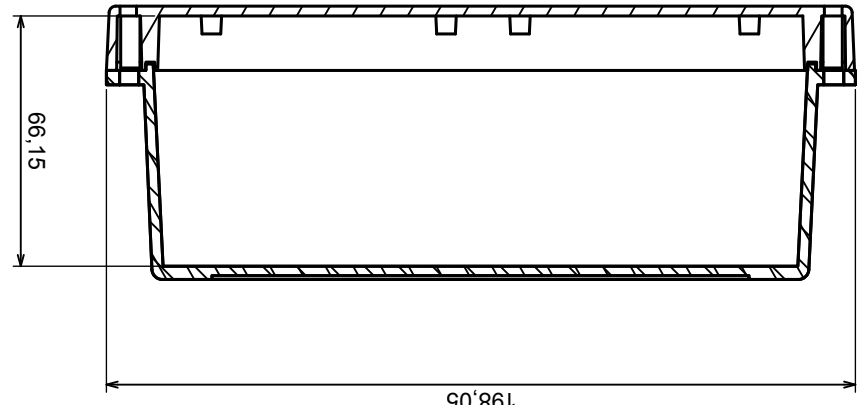

Tolerance: +/- 0.8

Material: PS, ABS

Scale 1:2

Format: A3

Product model
Enclosure Z46A - assembly

All rights reserved, Copyright Kradex 2016

A-A

A

A

All rights reserved, Copyright Kradex 2016		Product model	Enclosure Z46A - base
Format: A3		Material: PS, ABS	
Scale 1:2		Tolerance: +/- 0.8	

X-ON Electronics

Largest Supplier of Electrical and Electronic Components