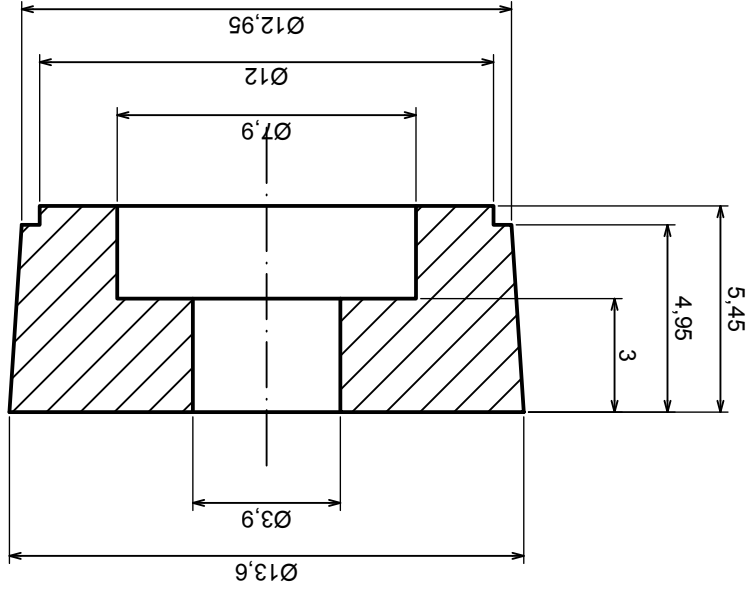

Scale 1:2	Tolerance: +/- 0.8
Format: A3	Material: PS, ABS
Product model	Enclosure Z4AW - Cover

All rights reserved, Copyright Kradex 2017

Scale 1:1		Tolerance: +/- 0,8
Format: A3		
Material: PS, ABS		Product model Enclosure Z4AW - Board
All rights reserved, Copyright Kradex 2017		

Scale 5:1		Tolerance: +/- 0.8
Format: A3		Material: PS, ABS
Product model		Enclosure Z4AW - Foot
All rights reserved, Copyright Kradex 2017		