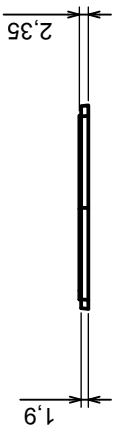

	Tolerance: +/- 0.8	Scale 1:2
	Material: PS, ABS	Format: A3
Product model		Enclosure Z4AW - Assembly
All rights reserved, Copyright Kradex 2017		

Scale 1:1	Tolerance: +/- 0.8
Format: A3	Material: PS, ABS
Product model: Enclosure Z4AW - Base	
All rights reserved, Copyright Kradex 2017	

Scale 1:2	Tolerance: +/- 0.8
Format: A3	Material: PS, ABS
Product model	Enclosure Z4AW - Cover

All rights reserved, Copyright Kradex 2017

Scale 1:1		Tolerance: +/- 0,8
Format: A3		
Material: PS, ABS		Product model Enclosure Z4AW - Board
All rights reserved, Copyright Kradex 2017		

Scale 5:1		Tolerance: +/- 0.8
Format: A3		Material: PS, ABS
Product model		Enclosure Z4AW - Foot
All rights reserved, Copyright Kradex 2017		