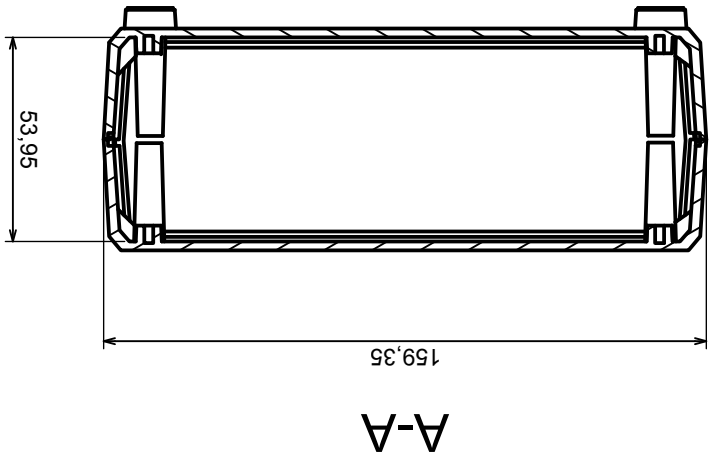

	Tolerance: +/- 0.8	Scale 1:2
	Material: PS, ABS	Format: A3
Product model		Enclosure Z4AW - Assembly
All rights reserved, Copyright Kradex 2017		

Scale 1:1	Tolerance: +/- 0.8
Format: A3	Material: PS, ABS
Product model: Enclosure Z4AW - Base	
All rights reserved, Copyright Kradex 2017	

Scale 1:2	Tolerance: +/- 0.8
Format: A3	Material: PS, ABS
Product model	Enclosure Z4AW - Cover

All rights reserved, Copyright Kradex 2017

Scale 1:1		Tolerance: +/- 0,8
Format: A3		
Material: PS, ABS		Product model Enclosure Z4AW - Board
All rights reserved, Copyright Kradex 2017		

Scale 5:1		Tolerance: +/- 0.8
Format: A3		Material: PS, ABS
Product model		Enclosure Z4AW - Foot
All rights reserved, Copyright Kradex 2017		