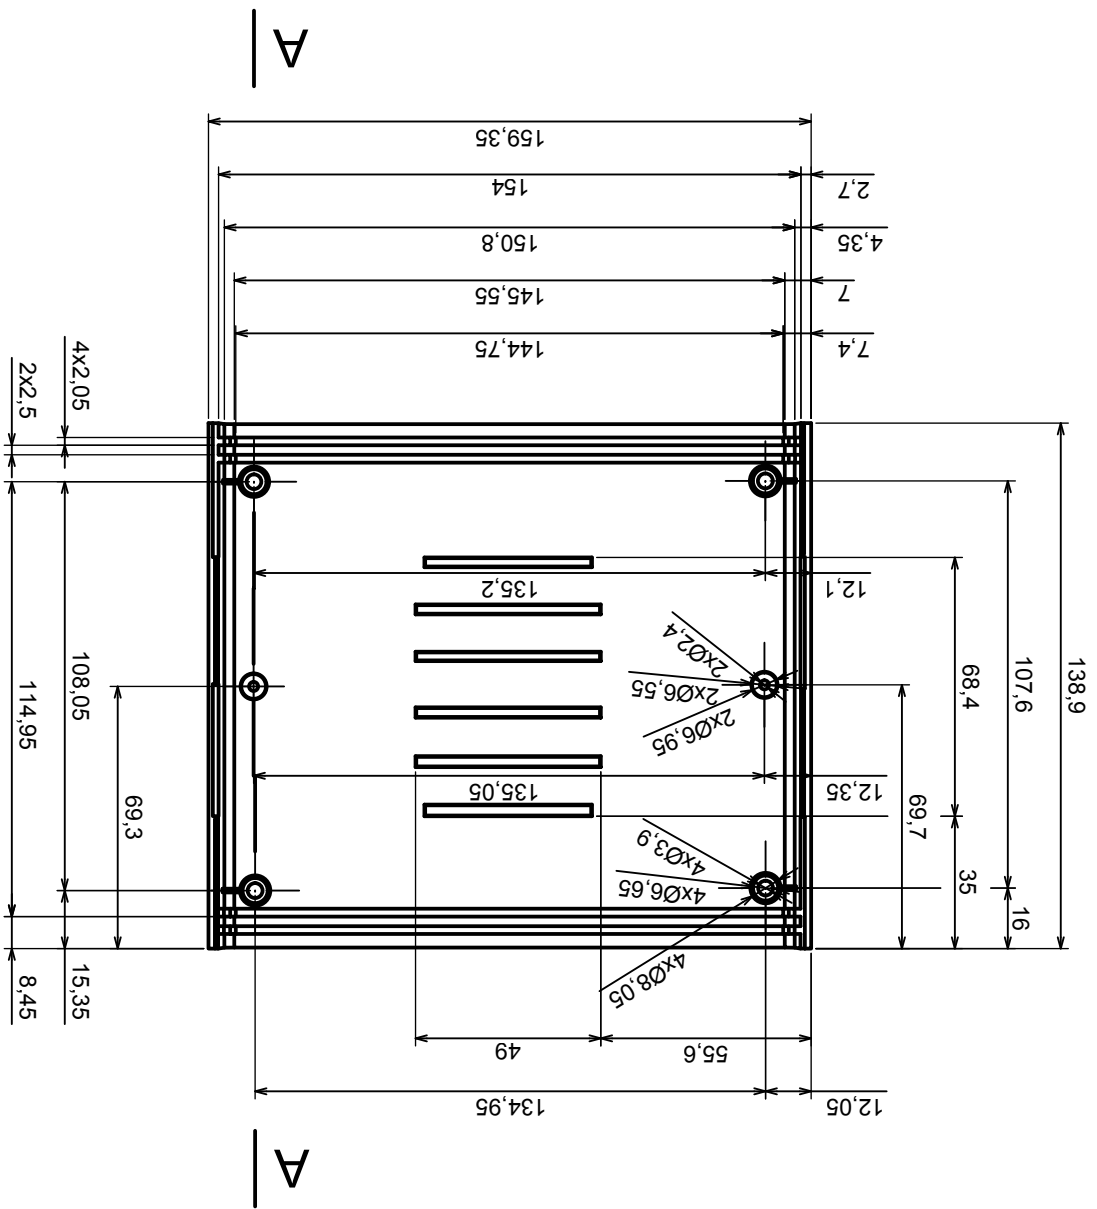

	Tolerance: +/- 0.8	Scale 1:2
	Material: PS, ABS	Format: A3
Product model		Enclosure Z4AW - Assembly
All rights reserved, Copyright Kradex 2017		

Scale 1:1	Tolerance: +/- 0.8
Format: A3	Material: PS, ABS
Product model: Enclosure Z4AW - Base	
All rights reserved, Copyright Kradex 2017	

Scale 1:2	Tolerance: +/- 0.8
Format: A3	Material: PS, ABS
Product model	Enclosure Z4AW - Cover

All rights reserved, Copyright Kradex 2017

Scale 1:1		Tolerance: +/- 0,8
Format: A3		
Material: PS, ABS		Product model Enclosure Z4AW - Board
All rights reserved, Copyright Kradex 2017		

Scale 5:1		Tolerance: +/- 0.8
Format: A3		Material: PS, ABS
Product model		Enclosure Z4AW - Foot
All rights reserved, Copyright Kradex 2017		