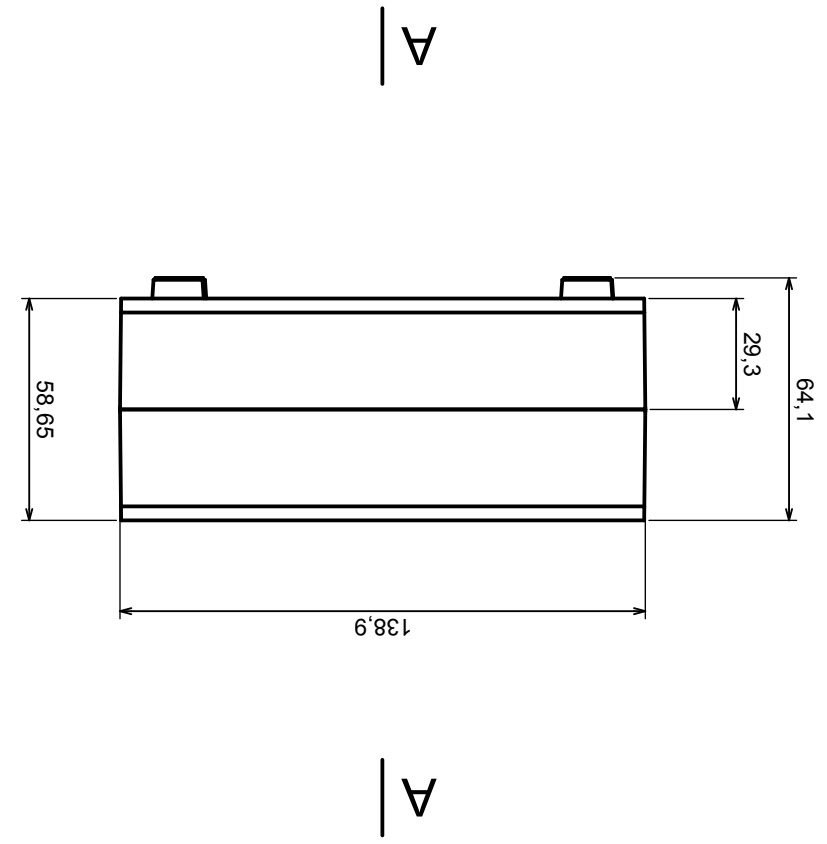

	Tolerance: +/- 0.8	Scale 1:2
	Material: PS, ABS	Format: A3
Product model		Enclosure Z4AW - Assembly
All rights reserved, Copyright Kradex 2017		

Scale 1:1	Tolerance: +/- 0.8
Format: A3	Material: PS, ABS
Product model: Enclosure Z4AW - Base	
All rights reserved, Copyright Kradex 2017	

Scale 1:2	Tolerance: +/- 0.8
Format: A3	Material: PS, ABS
Product model	Enclosure Z4AW - Cover

All rights reserved, Copyright Kradex 2017

Scale 1:1		Tolerance: +/- 0,8
Format: A3		
Material: PS, ABS		Product model Enclosure Z4AW - Board
All rights reserved, Copyright Kradex 2017		

Scale 5:1		Tolerance: +/- 0.8
Format: A3		Material: PS, ABS
Product model		Enclosure Z4AW - Foot
All rights reserved, Copyright Kradex 2017		