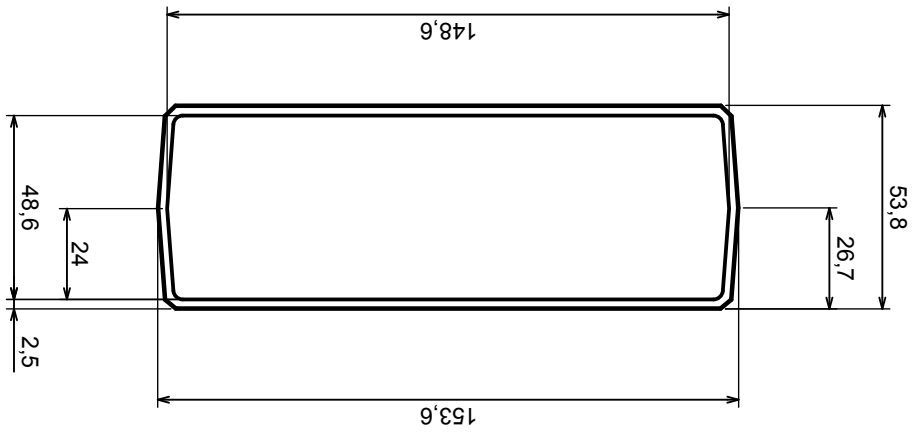

	Tolerance: +/- 0.8	Scale 1:2
	Material: PS, ABS	Format: A3
Product model		Enclosure Z4AW - Assembly
All rights reserved, Copyright Kradex 2017		

Scale 1:1	Tolerance: +/- 0.8
Format: A3	Material: PS, ABS
Product model: Enclosure Z4AW - Base	
All rights reserved, Copyright Kradex 2017	

Scale 1:2	Tolerance: +/- 0.8
Format: A3	Material: PS, ABS
Product model	Enclosure Z4AW - Cover

All rights reserved, Copyright Kradex 2017

Scale 1:1		Tolerance: +/- 0,8
Format: A3		
Material: PS, ABS		Product model Enclosure Z4AW - Board
All rights reserved, Copyright Kradex 2017		

Scale 5:1		Tolerance: +/- 0.8
Format: A3		Material: PS, ABS
Product model		Enclosure Z4AW - Foot
All rights reserved, Copyright Kradex 2017		