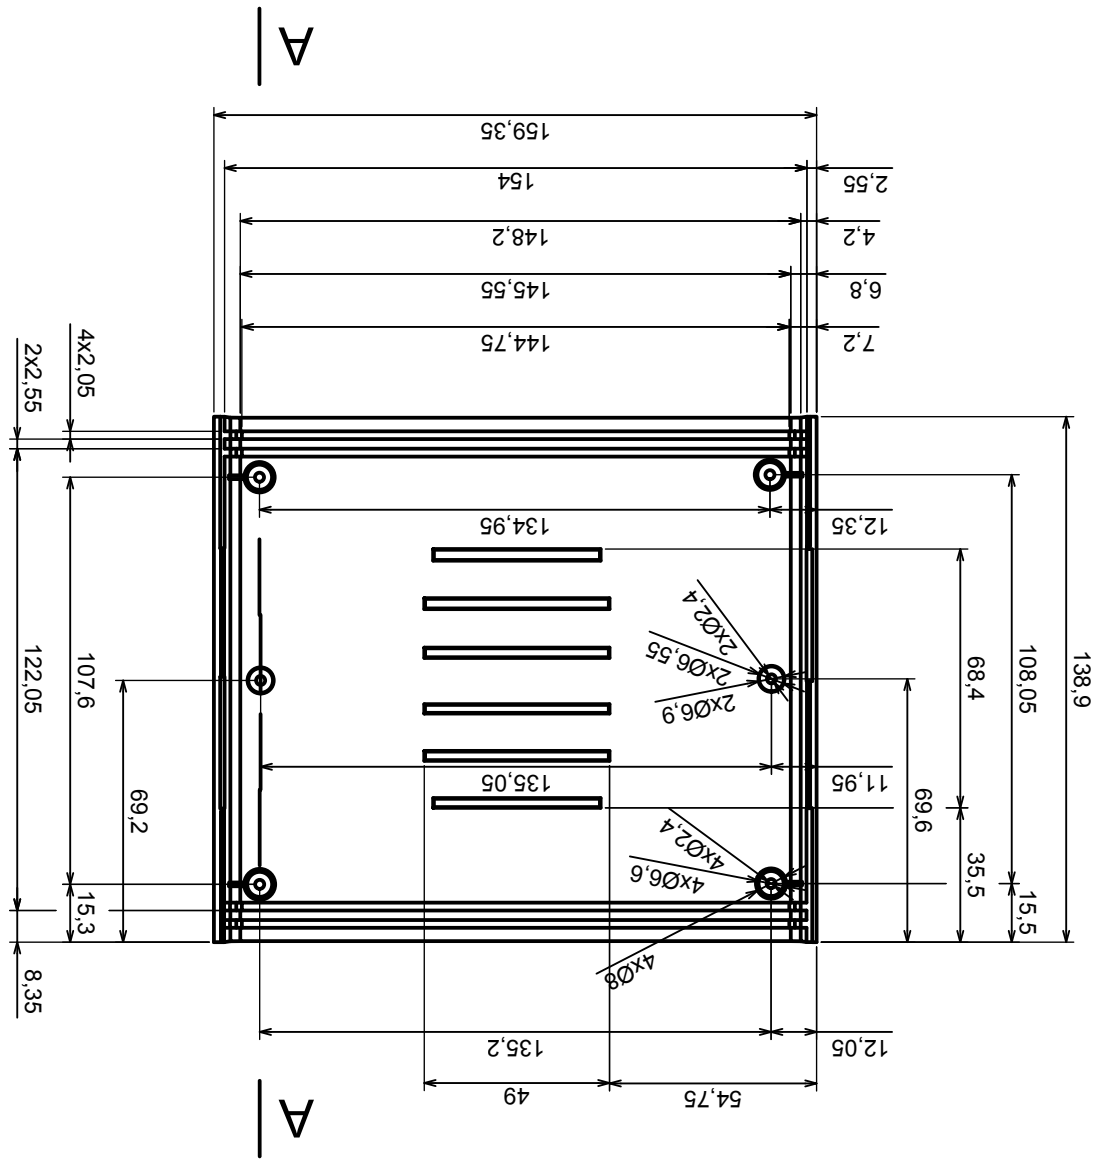

	Tolerance: +/- 0.8	Scale 1:2
	Material: PS, ABS	Format: A3
Product model		Enclosure Z4AW - Assembly
All rights reserved, Copyright Kradex 2017		

Scale 1:1	Tolerance: +/- 0.8
Format: A3	Material: PS, ABS
Product model: Enclosure Z4AW - Base	
All rights reserved, Copyright Kradex 2017	

Scale 1:2	Tolerance: +/- 0.8
Format: A3	Material: PS, ABS
Product model	Enclosure Z4AW - Cover

All rights reserved, Copyright Kradex 2017

Scale 1:1		Tolerance: +/- 0,8
Format: A3		
Material: PS, ABS		Product model Enclosure Z4AW - Board
All rights reserved, Copyright Kradex 2017		

Scale 5:1		Tolerance: +/- 0.8
Format: A3		Material: PS, ABS
Product model		Enclosure Z4AW - Foot
All rights reserved, Copyright Kradex 2017		