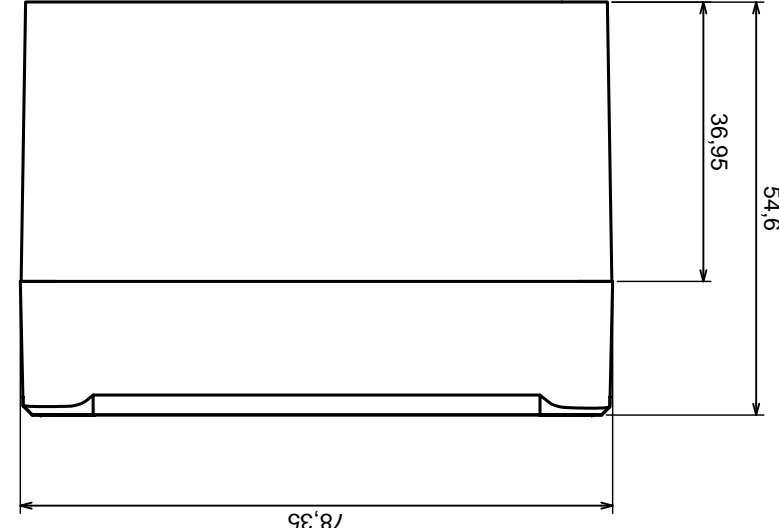

Tolerance: +/- 0,5

Material: PS, ABS

Scale 1:1

Format: A3

Product model
Enclosure Z57 - assembly

All rights reserved, Copyright Kradex 2016

A-A

A

A

Tolerance: +/- 0,5

Material: PS, ABS

Product model Enclosure Z57 - base

All rights reserved, Copyright Kradex 2016

A-A

All rights reserved, Copyright Kradex 2016		Product model	Enclosure Z57 - cover
Format: A3	Material: PS, ABS	Scale 1:1	Tolerance: +/- 0.5