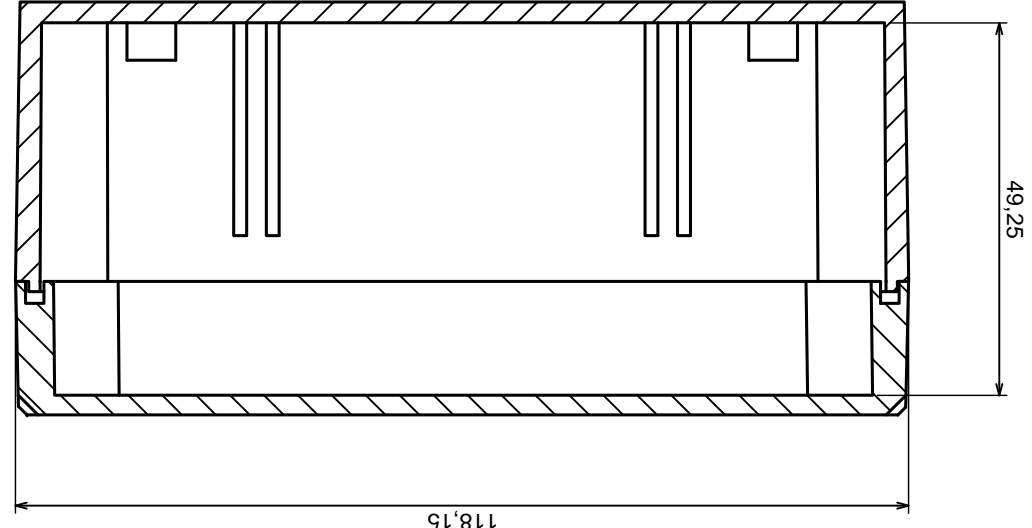

Tolerance: +/- 0,5

Material: PS, ABS

Scale 1:1

Format: A3

Product model
Enclosure Z57 - assembly

All rights reserved, Copyright Kradex 2016

A-A

A

A

Tolerance: +/- 0,5

Material: PS, ABS

Product model Enclosure Z57 - base

All rights reserved, Copyright Kradex 2016

A-A

All rights reserved, Copyright Kradex 2016		Product model	Enclosure Z57 - cover
Format: A3	Material: PS, ABS	Scale 1:1	Tolerance: +/- 0.5