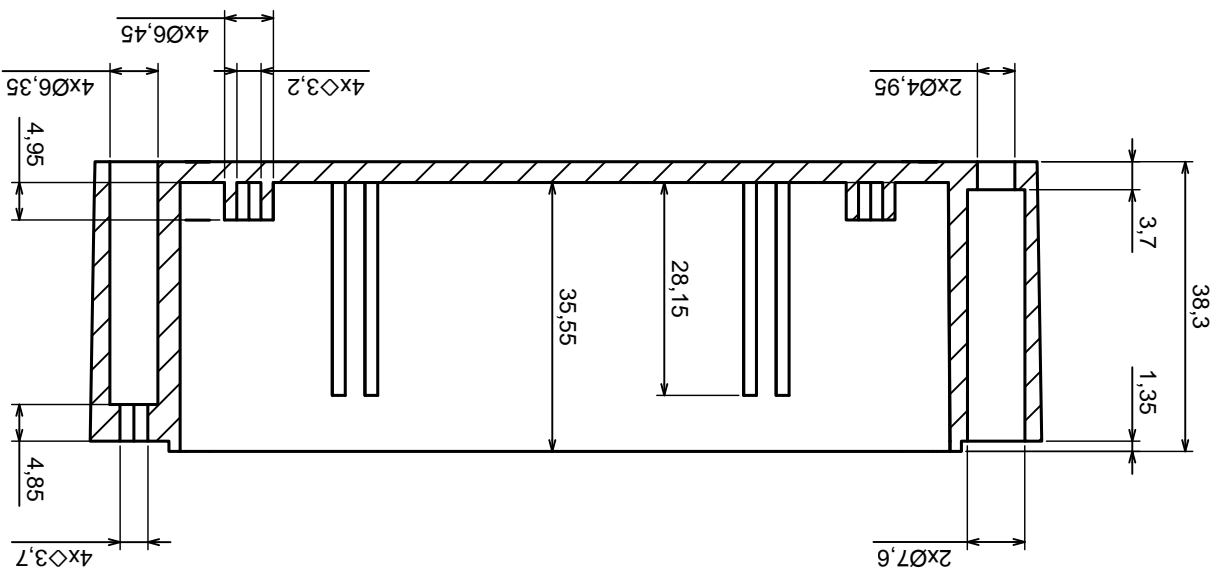

A

Tolerance: +/- 0,5

Material: PS, ABS

Product model Enclosure Z57 - base

All rights reserved, Copyright Kradex 2016

A-A

All rights reserved, Copyright Kradex 2016		Product model	Enclosure Z57 - cover
Format: A3	Material: PS, ABS	Scale 1:1	Tolerance: +/- 0.5