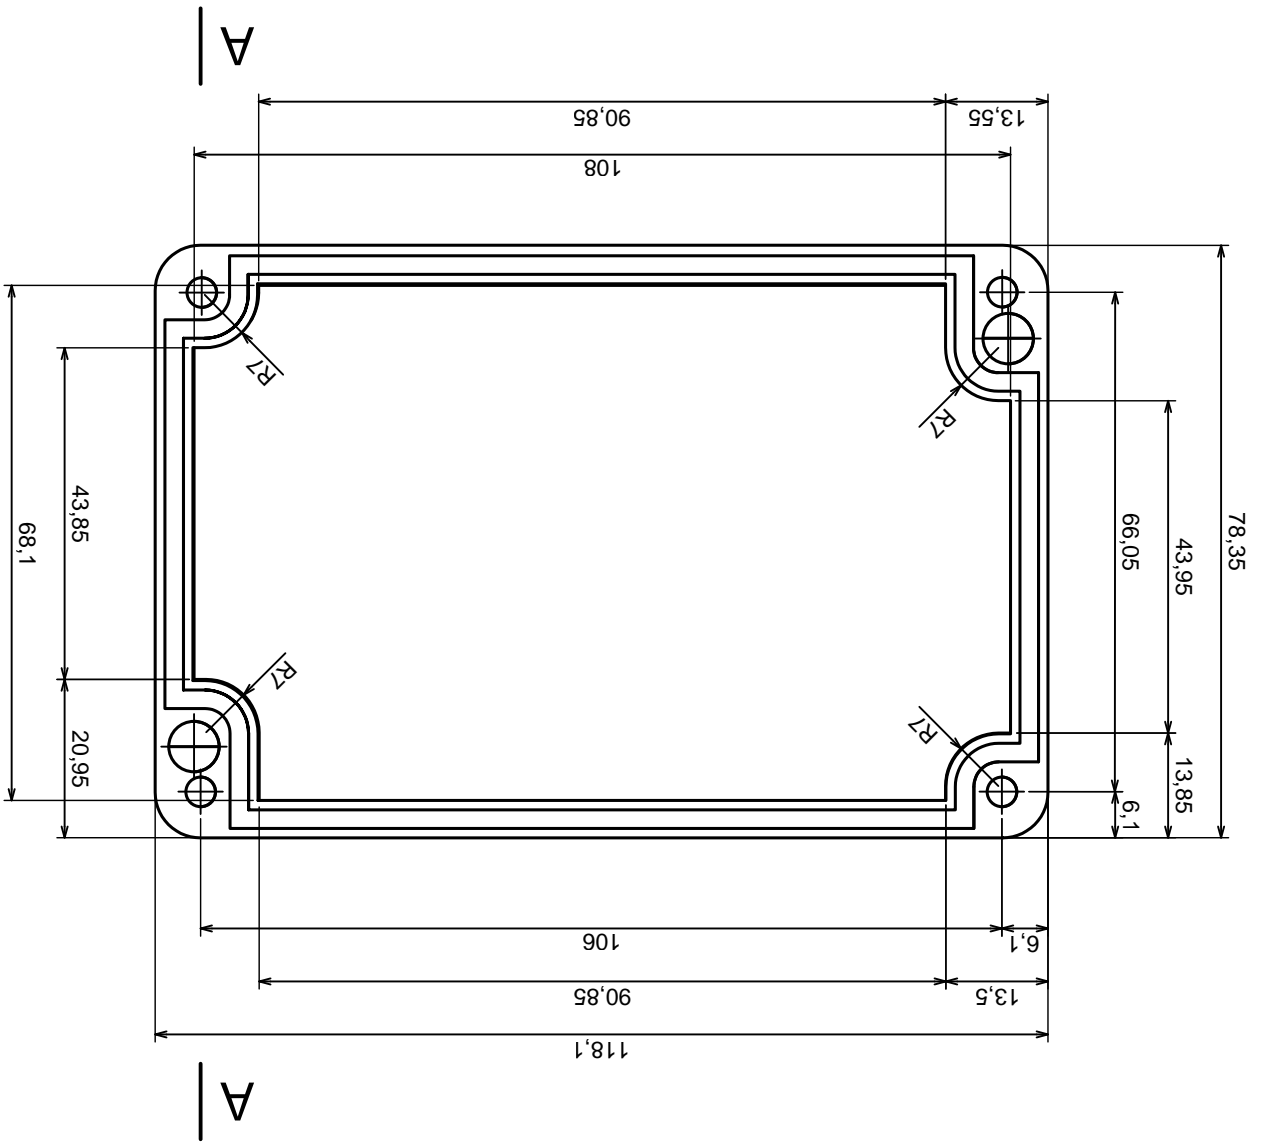

Tolerance: +/- 0,5

Material: PS, ABS

Scale 1:1

Format: A3

Product model
Enclosure Z57 - assembly

All rights reserved, Copyright Kradex 2016

A-A

A

A

Tolerance: +/- 0,5

Material: PS, ABS

Product model Enclosure Z57 - base

All rights reserved, Copyright Kradex 2016

A-A

All rights reserved, Copyright Kradex 2016		Product model	Enclosure Z57 - cover
Format: A3	Material: PS, ABS	Scale 1:1	Tolerance: +/- 0.5