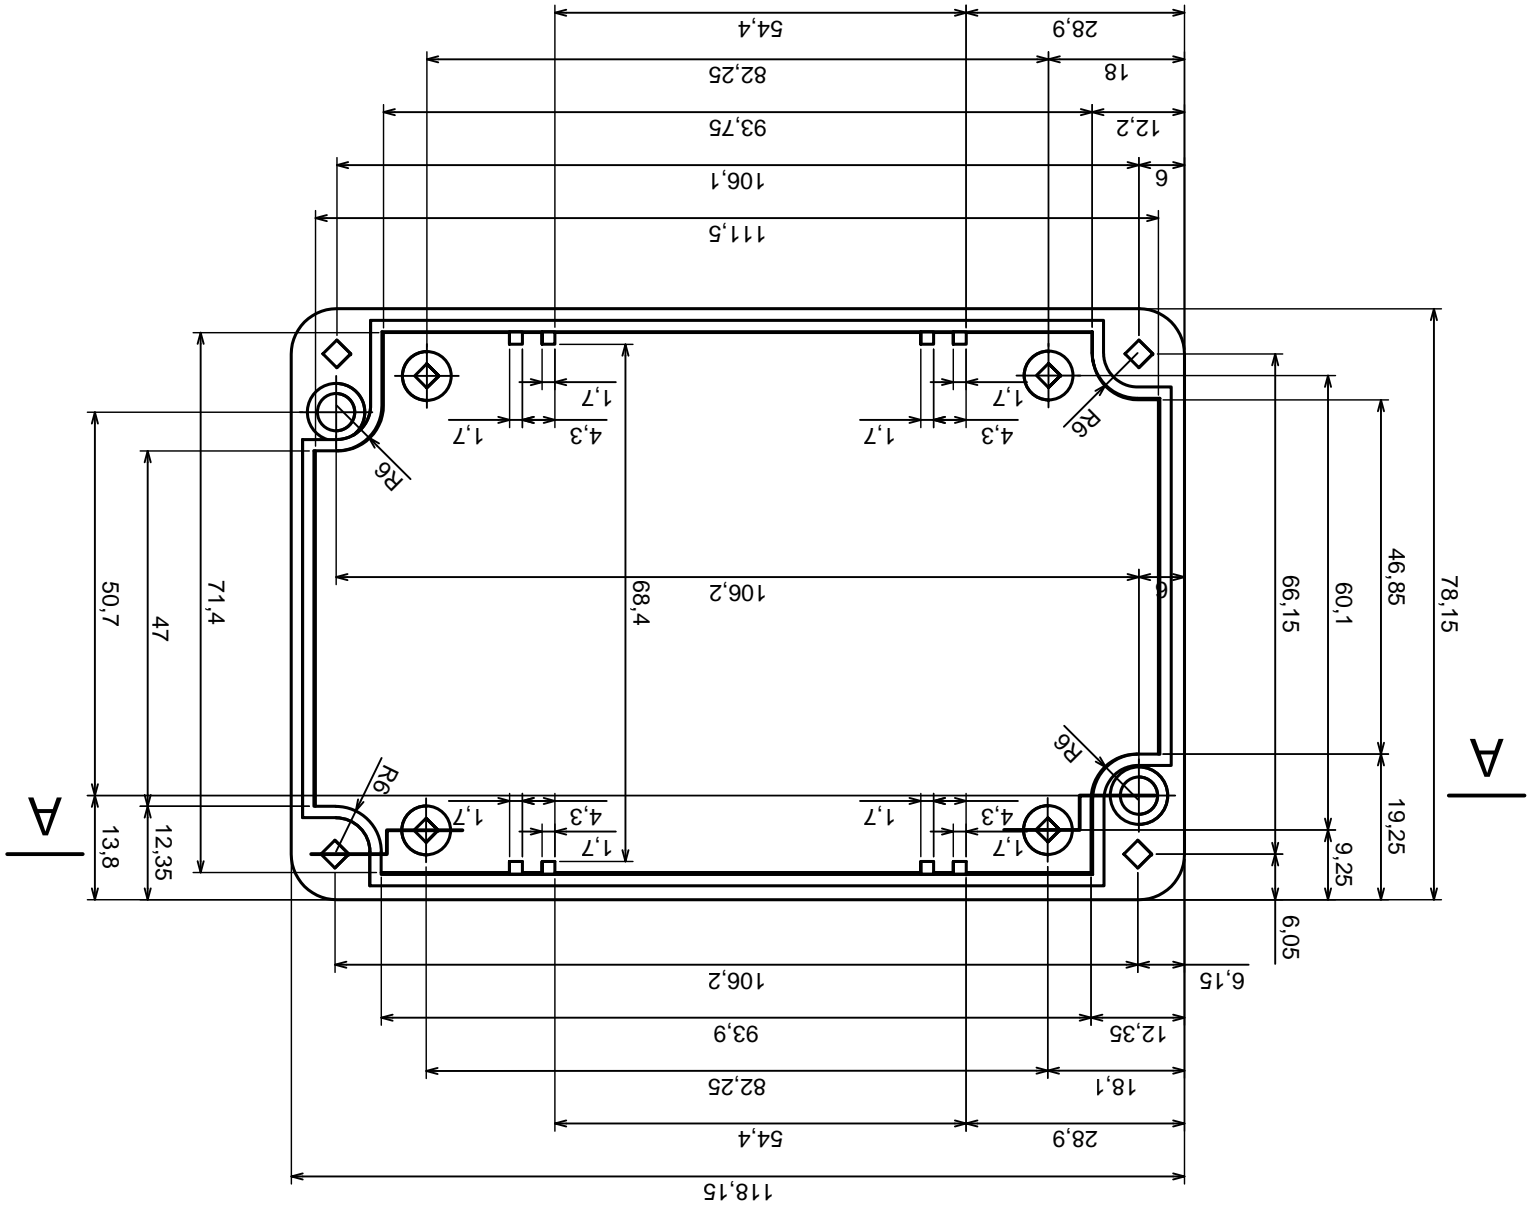

Tolerance: +/- 0,5

Material: PS, ABS

Scale 1:1

Format: A3

Product model
Enclosure Z57 - assembly

All rights reserved, Copyright Kradex 2016

A-A

A

A

Tolerance: +/- 0,5

Material: PS, ABS

Product model Enclosure Z57 - base

All rights reserved, Copyright Kradex 2016

A-A

All rights reserved, Copyright Kradex 2016		Product model	Enclosure Z57 - cover
Format: A3	Material: PS, ABS	Scale 1:1	Tolerance: +/- 0.5