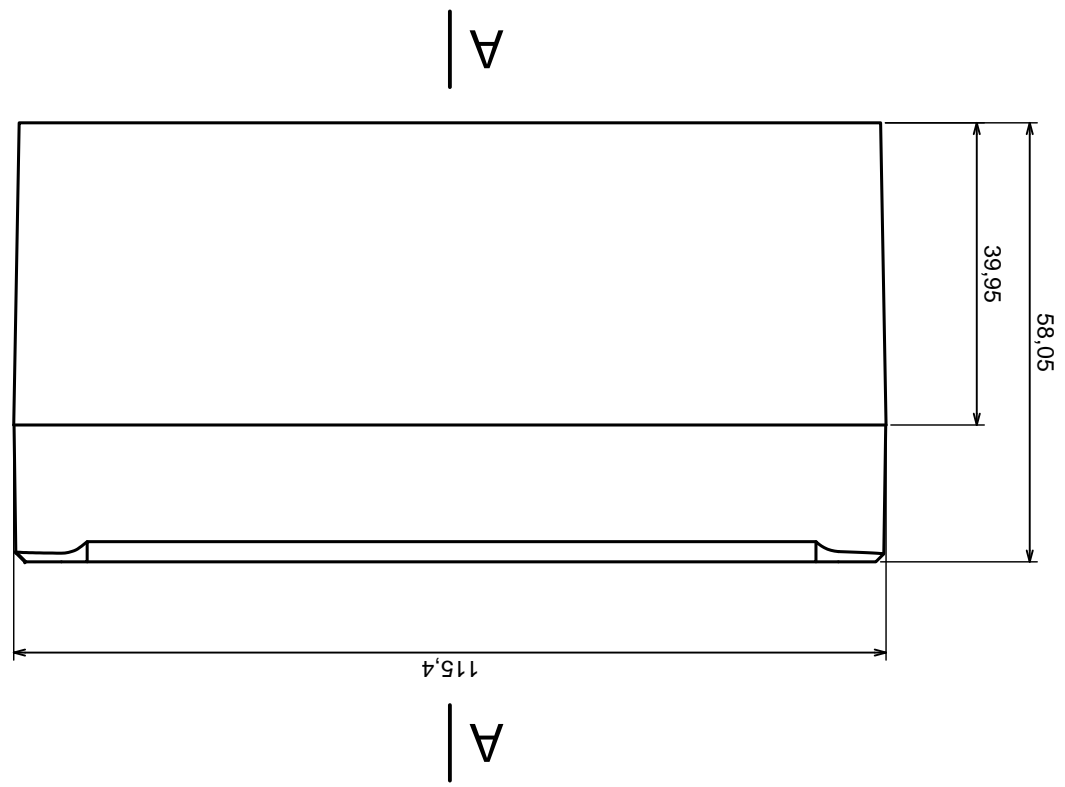

Tolerance: +/- 0.5

Material: PS, ABS

Scale 1:1

Format: A3

Product model: Enclosure Z59 - assembly

All rights reserved, Copyright Kradex 2016

X-ON Electronics

Largest Supplier of Electrical and Electronic Components