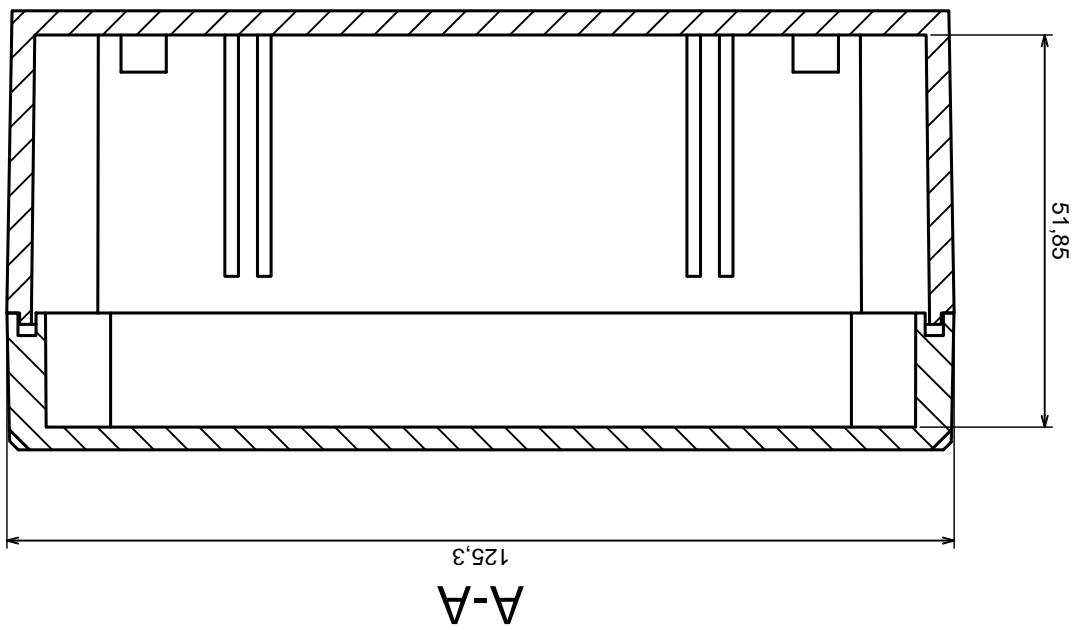

Tolerance: +/- 0.5

Material: PS, ABS

Scale 1:1

Format: A3

Product model: Enclosure Z59 - assembly

All rights reserved, Copyright Kradex 2016

X-ON Electronics

Largest Supplier of Electrical and Electronic Components