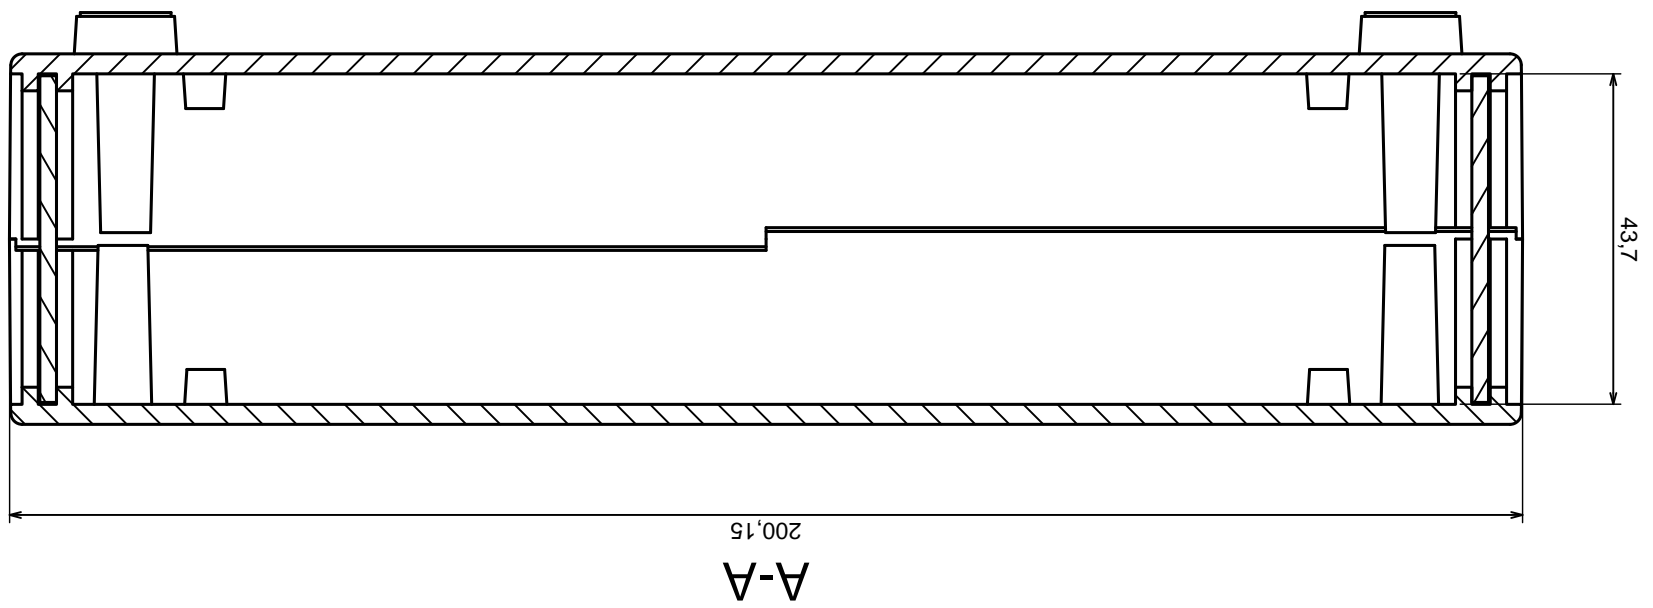

Tolerance: +/- 0,5

Material: PS, ABS

Scale 1:1

Format: A3

Product model
Enclosure Z5B - assembly

All rights reserved, Copyright Kradex 2016

	Tolerance: +/- 0,5	Scale 1:1
	Material: PS, ABS	Format: A3
Product model: Enclosure Z5B - base		All rights reserved, Copyright Kradex 2016

	Tolerance: +/- 0.5	Scale 1:1
	Material: PS, ABS	Format: A3
Product model: Enclosure Z5B - cover		All rights reserved, Copyright Kradex 2016

Tolerance: +/- 0,5

Material: PS, ABS

Scale 1:1

Format: A3

Product model
Enclosure Z5B - board

All rights reserved, Copyright Kradex 2016

Scale 4:1		Tolerance: +/- 0,5
Format: A3		Material: PS, ABS
Product model		Enclosure Z5B - foot
All rights reserved, Copyright Kradex 2016		

X-ON Electronics

Largest Supplier of Electrical and Electronic Components