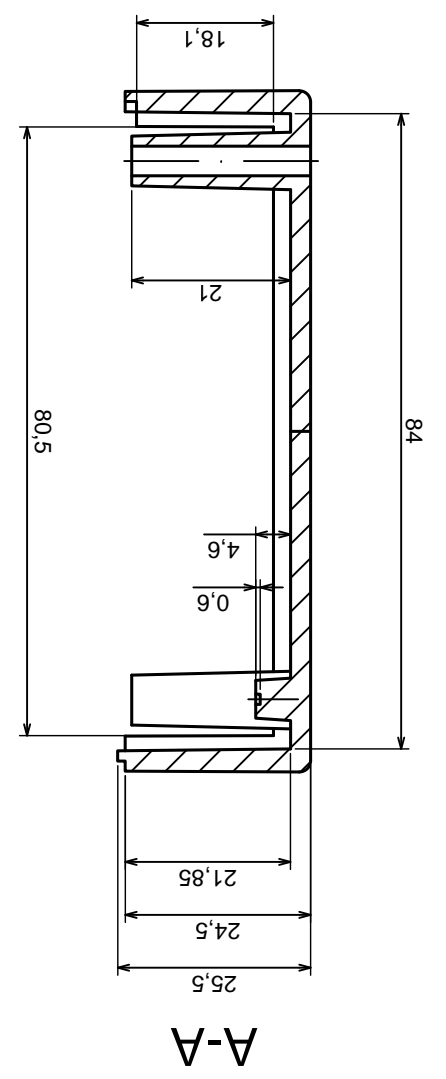

Tolerance: +/- 0,5

Material: PS, ABS

Scale 1:1

Format: A3

Product model
Enclosure Z5B - assembly

All rights reserved, Copyright Kradex 2016

	Tolerance: +/- 0,5	Scale 1:1
	Material: PS, ABS	Format: A3
Product model: Enclosure Z5B - base		All rights reserved, Copyright Kradex 2016

	Tolerance: +/- 0.5	Scale 1:1
	Material: PS, ABS	Format: A3
Product model: Enclosure Z5B - cover		All rights reserved, Copyright Kradex 2016

Tolerance: +/- 0,5

Material: PS, ABS

Scale 1:1

Format: A3

Product model
Enclosure Z5B - board

All rights reserved, Copyright Kradex 2016

Scale 4:1		Tolerance: +/- 0,5
Format: A3		Material: PS, ABS
Product model		Enclosure Z5B - foot
All rights reserved, Copyright Kradex 2016		

X-ON Electronics

Largest Supplier of Electrical and Electronic Components