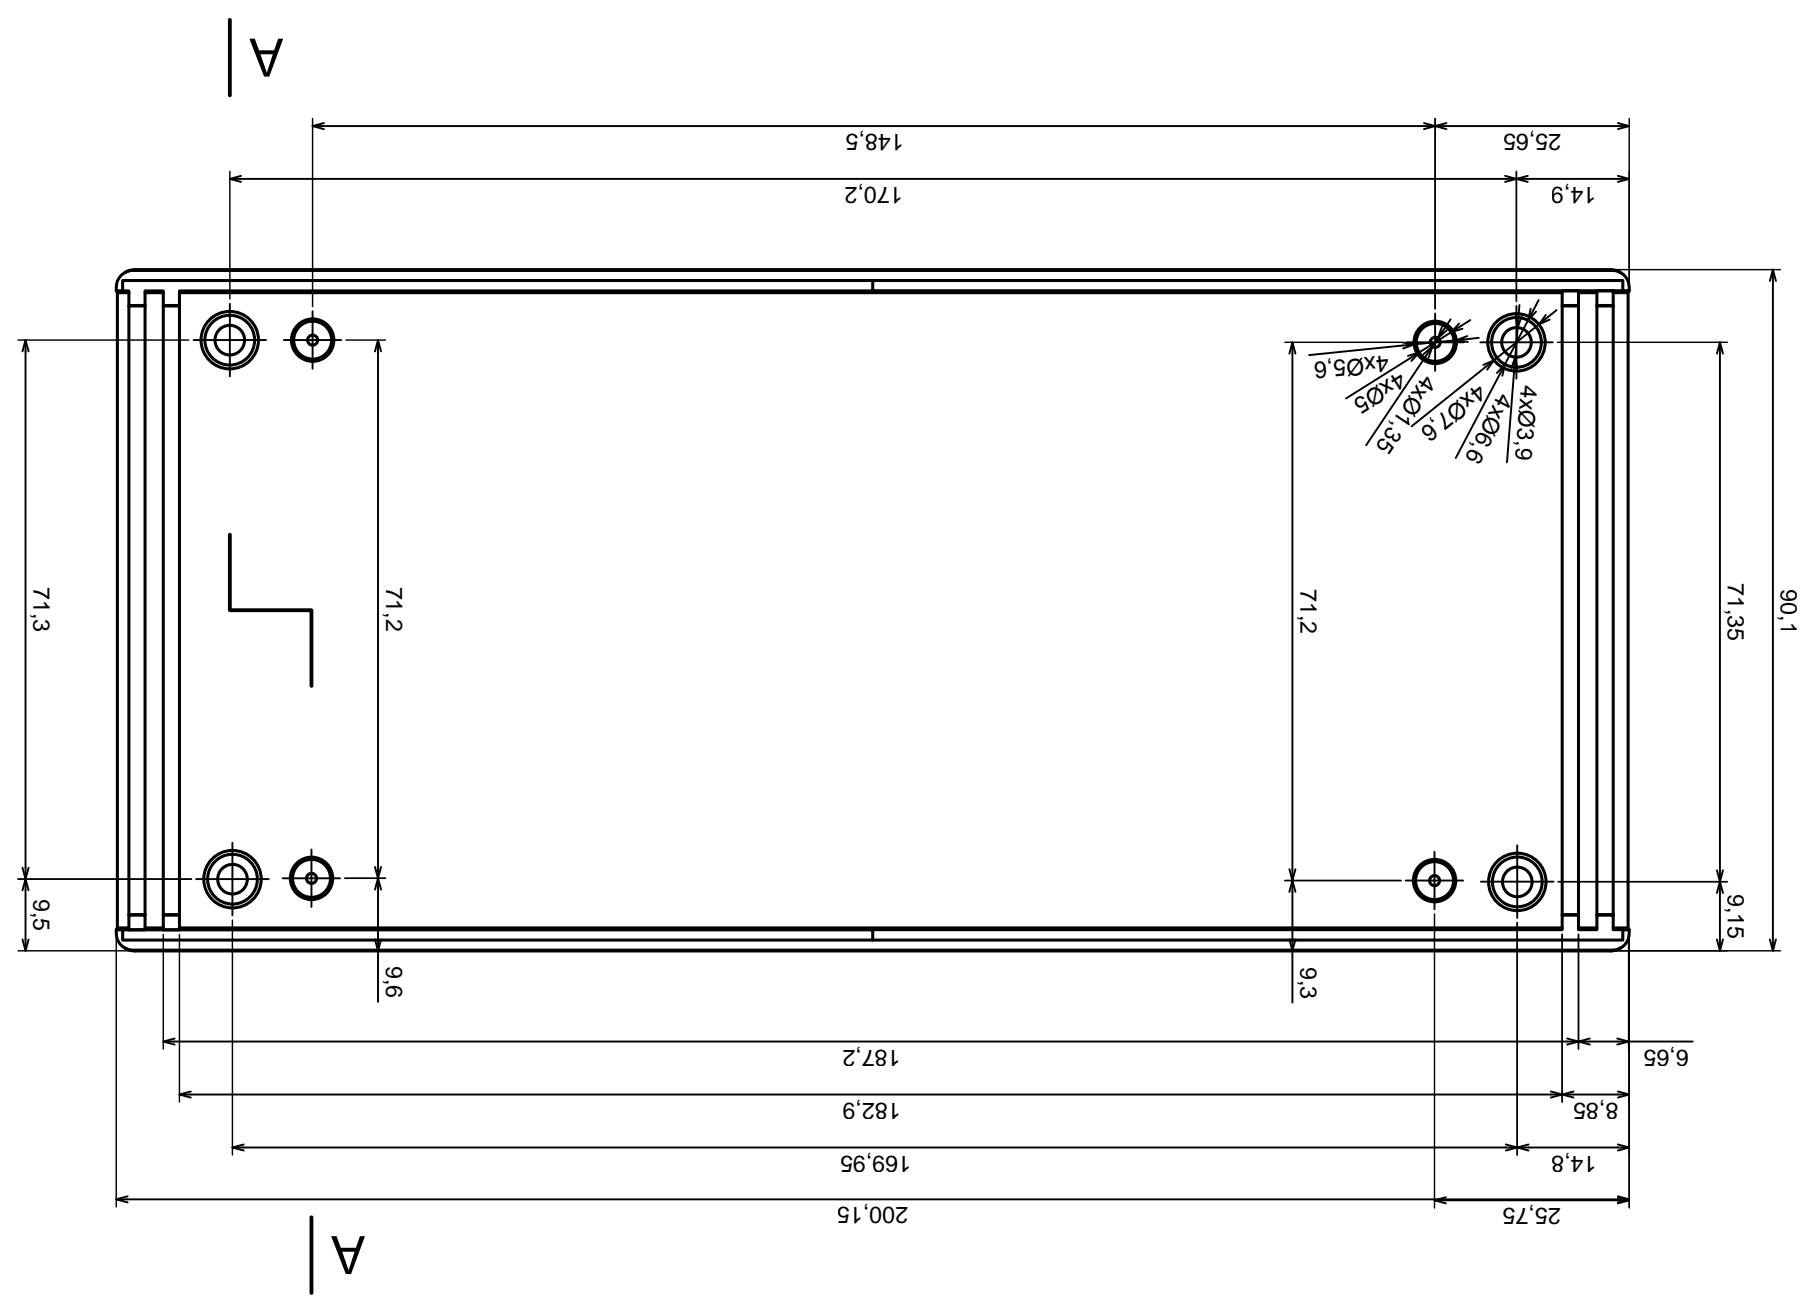

Tolerance: +/- 0,5

Material: PS, ABS

Scale 1:1

Format: A3

Product model
Enclosure Z5B - assembly

All rights reserved, Copyright Kradex 2016

	Tolerance: +/- 0,5	Scale 1:1
	Material: PS, ABS	Format: A3
Product model: Enclosure Z5B - base		All rights reserved, Copyright Kradex 2016

	Tolerance: +/- 0.5	Scale 1:1
	Material: PS, ABS	Format: A3
Product model: Enclosure Z5B - cover		All rights reserved, Copyright Kradex 2016

Tolerance: +/- 0,5

Material: PS, ABS

Scale 1:1

Format: A3

Product model
Enclosure Z5B - board

All rights reserved, Copyright Kradex 2016

Scale 4:1		Tolerance: +/- 0,5
Format: A3		Material: PS, ABS
Product model		Enclosure Z5B - foot
All rights reserved, Copyright Kradex 2016		

X-ON Electronics

Largest Supplier of Electrical and Electronic Components