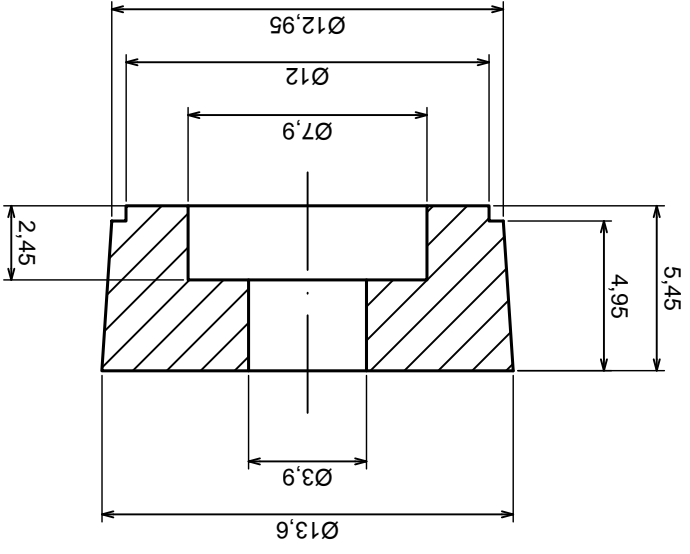

Scale 4:1		Tolerance: +/- 0,5
Format: A3		Material: PS, ABS
Product model		Enclosure Z5B - foot
All rights reserved, Copyright Kradex 2016