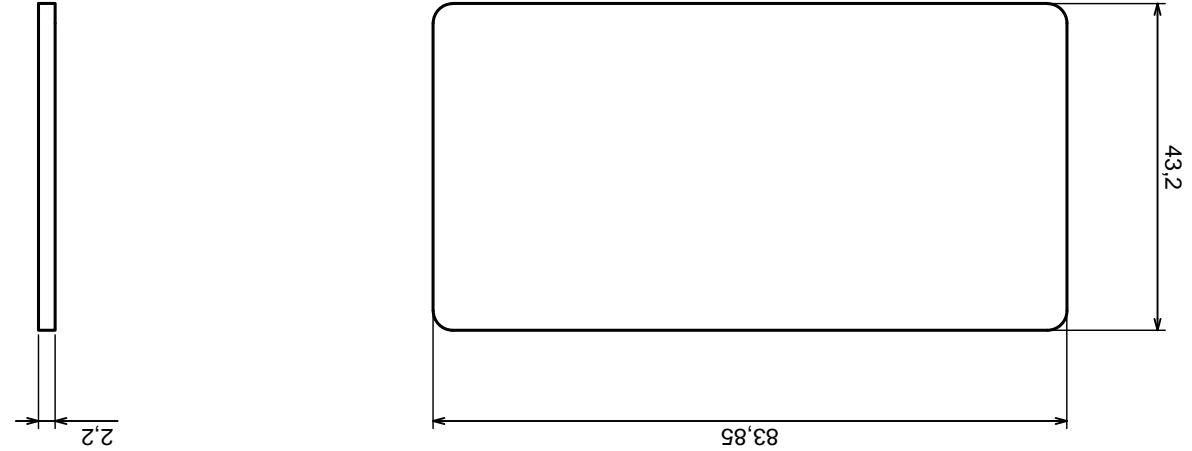

Tolerance: +/- 0,5

Material: PS, ABS

Scale 1:1

Format: A3

Product model
Enclosure Z5B - board

All rights reserved, Copyright Kradex 2016