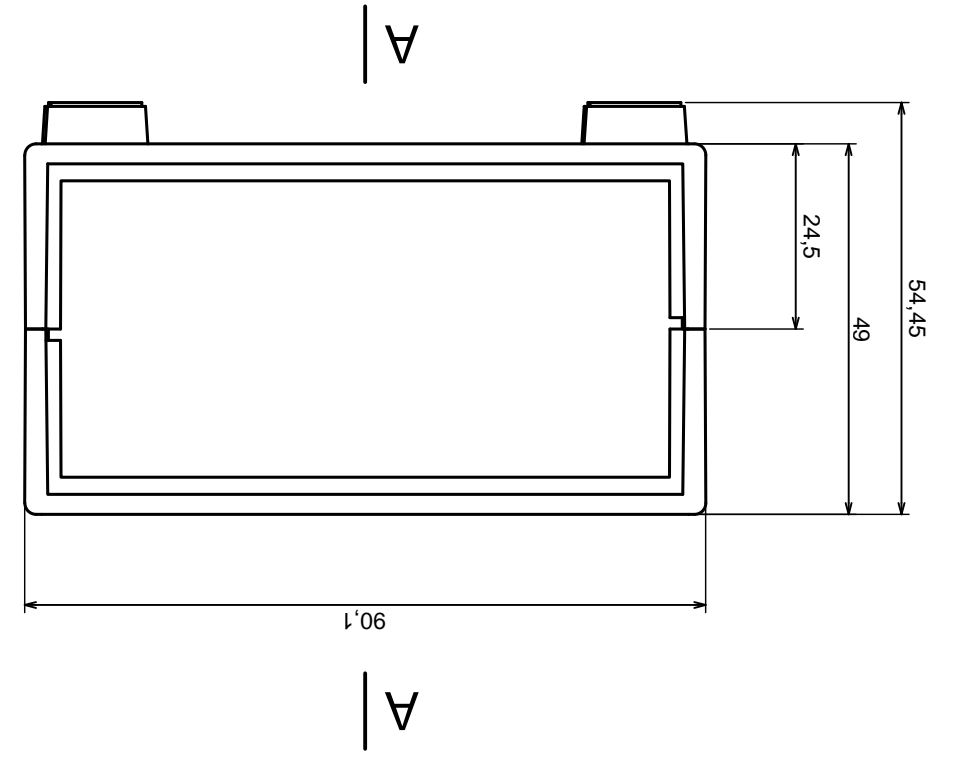

Tolerance: +/- 0,5

Material: PS, ABS

Scale 1:1

Format: A3

Product model
Enclosure Z5B - assembly

All rights reserved, Copyright Kradex 2016

	Tolerance: +/- 0,5	Scale 1:1
	Material: PS, ABS	Format: A3
Product model: Enclosure Z5B - base		All rights reserved, Copyright Kradex 2016

	Tolerance: +/- 0.5	Scale 1:1
	Material: PS, ABS	Format: A3
Product model: Enclosure Z5B - cover		All rights reserved, Copyright Kradex 2016

Tolerance: +/- 0,5

Material: PS, ABS

Scale 1:1

Format: A3

Product model
Enclosure Z5B - board

All rights reserved, Copyright Kradex 2016

Scale 4:1		Tolerance: +/- 0,5
Format: A3		Material: PS, ABS
Product model		Enclosure Z5B - foot
All rights reserved, Copyright Kradex 2016		

X-ON Electronics

Largest Supplier of Electrical and Electronic Components