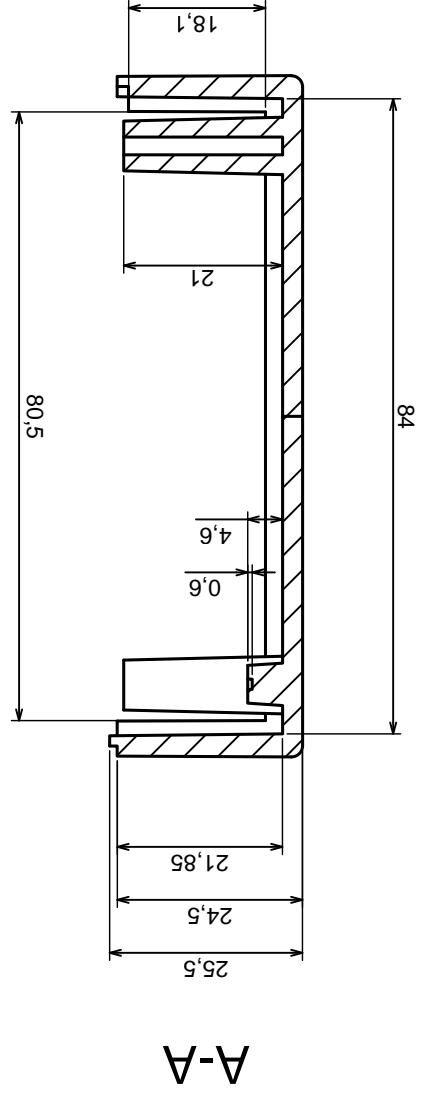

Tolerance: +/- 0,5

Material: PS, ABS

Scale 1:1

Format: A3

Product model
Enclosure Z5B - assembly

All rights reserved, Copyright Kradex 2016

	Tolerance: +/- 0,5	Scale 1:1
	Material: PS, ABS	Format: A3
Product model: Enclosure Z5B - base		All rights reserved, Copyright Kradex 2016

	Tolerance: +/- 0.5	Scale 1:1
	Material: PS, ABS	Format: A3
Product model: Enclosure Z5B - cover		All rights reserved, Copyright Kradex 2016

Tolerance: +/- 0,5

Material: PS, ABS

Scale 1:1

Format: A3

Product model
Enclosure Z5B - board

All rights reserved, Copyright Kradex 2016

Scale 4:1		Tolerance: +/- 0,5
Format: A3		Material: PS, ABS
Product model		Enclosure Z5B - foot
All rights reserved, Copyright Kradex 2016		

X-ON Electronics

Largest Supplier of Electrical and Electronic Components