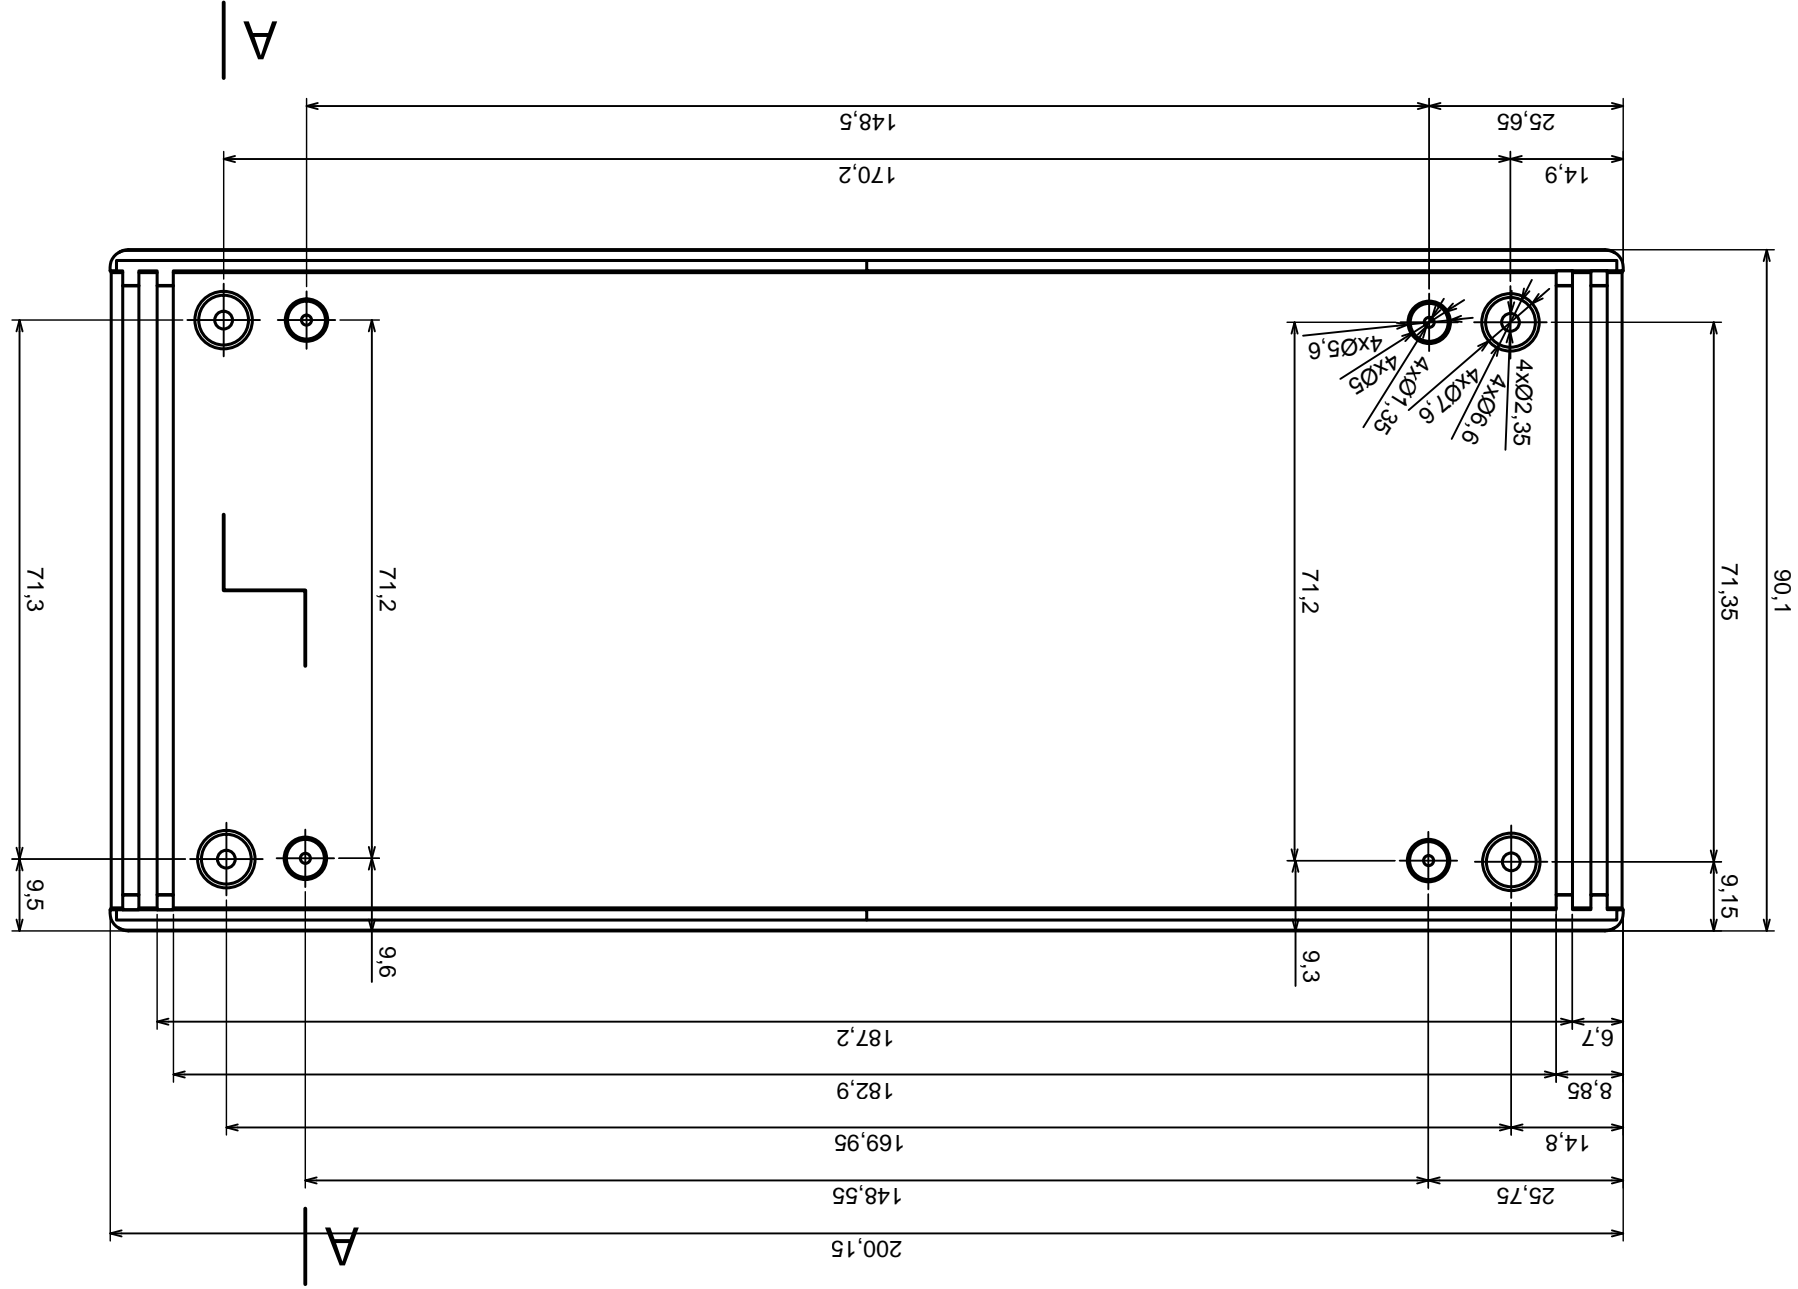

Tolerance: +/- 0,5

Material: PS, ABS

Scale 1:1

Format: A3

Product model
Enclosure Z5B - assembly

All rights reserved, Copyright Kradex 2016

	Tolerance: +/- 0,5	Scale 1:1
	Material: PS, ABS	Format: A3
Product model: Enclosure Z5B - base		All rights reserved, Copyright Kradex 2016

	Tolerance: +/- 0.5	Scale 1:1
	Material: PS, ABS	Format: A3
Product model: Enclosure Z5B - cover		All rights reserved, Copyright Kradex 2016

Tolerance: +/- 0,5

Material: PS, ABS

Scale 1:1

Format: A3

Product model
Enclosure Z5B - board

All rights reserved, Copyright Kradex 2016

Scale 4:1		Tolerance: +/- 0,5
Format: A3		Material: PS, ABS
Product model		Enclosure Z5B - foot
All rights reserved, Copyright Kradex 2016		

X-ON Electronics

Largest Supplier of Electrical and Electronic Components