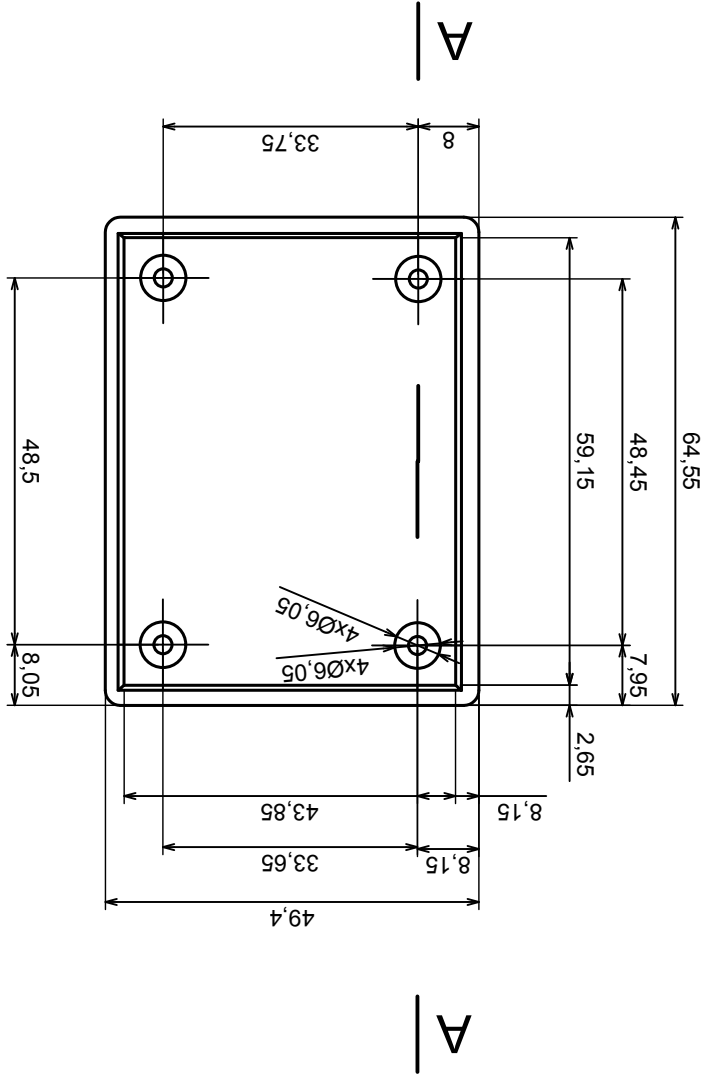

Tolerance: +/- 0.6

Material: PS, ABS

Scale 1:1

Format: A3

Product model  
Enclosure Z69U - Assembly

All rights reserved, Copyright Kradex 2017

	Scale 1:1	Tolerance: +/- 0.6
	Format: A3	Material: PS, ABS
Product model		Enclosure Z69U - Base
All rights reserved, Copyright Kradex 2017		

A-A

Scale 1:1	Tolerance: +/- 0.6	Product model Enclosure Z69U - Cover
Format: A3	Material: PS, ABS	
All rights reserved, Copyright Kradex 2017		