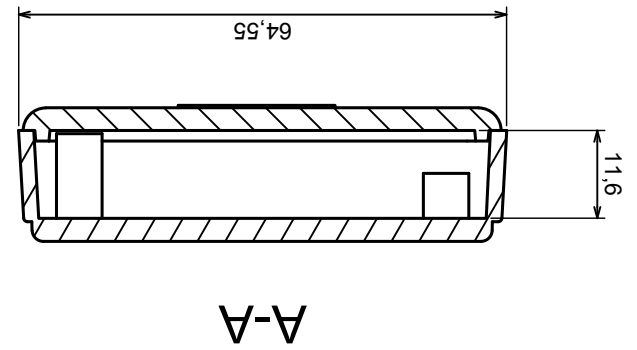

Tolerance: +/- 0.6

Material: PS, ABS

Scale 1:1

Format: A3

Product model  
Enclosure Z69U - Assembly

All rights reserved, Copyright Kradex 2017

	Scale 1:1	Tolerance: +/- 0.6
	Format: A3	Material: PS, ABS
Product model		Enclosure Z69U - Base
All rights reserved, Copyright Kradex 2017		

A-A

Scale 1:1	Tolerance: +/- 0.6	Product model Enclosure Z69U - Cover
Format: A3	Material: PS, ABS	
All rights reserved, Copyright Kradex 2017		