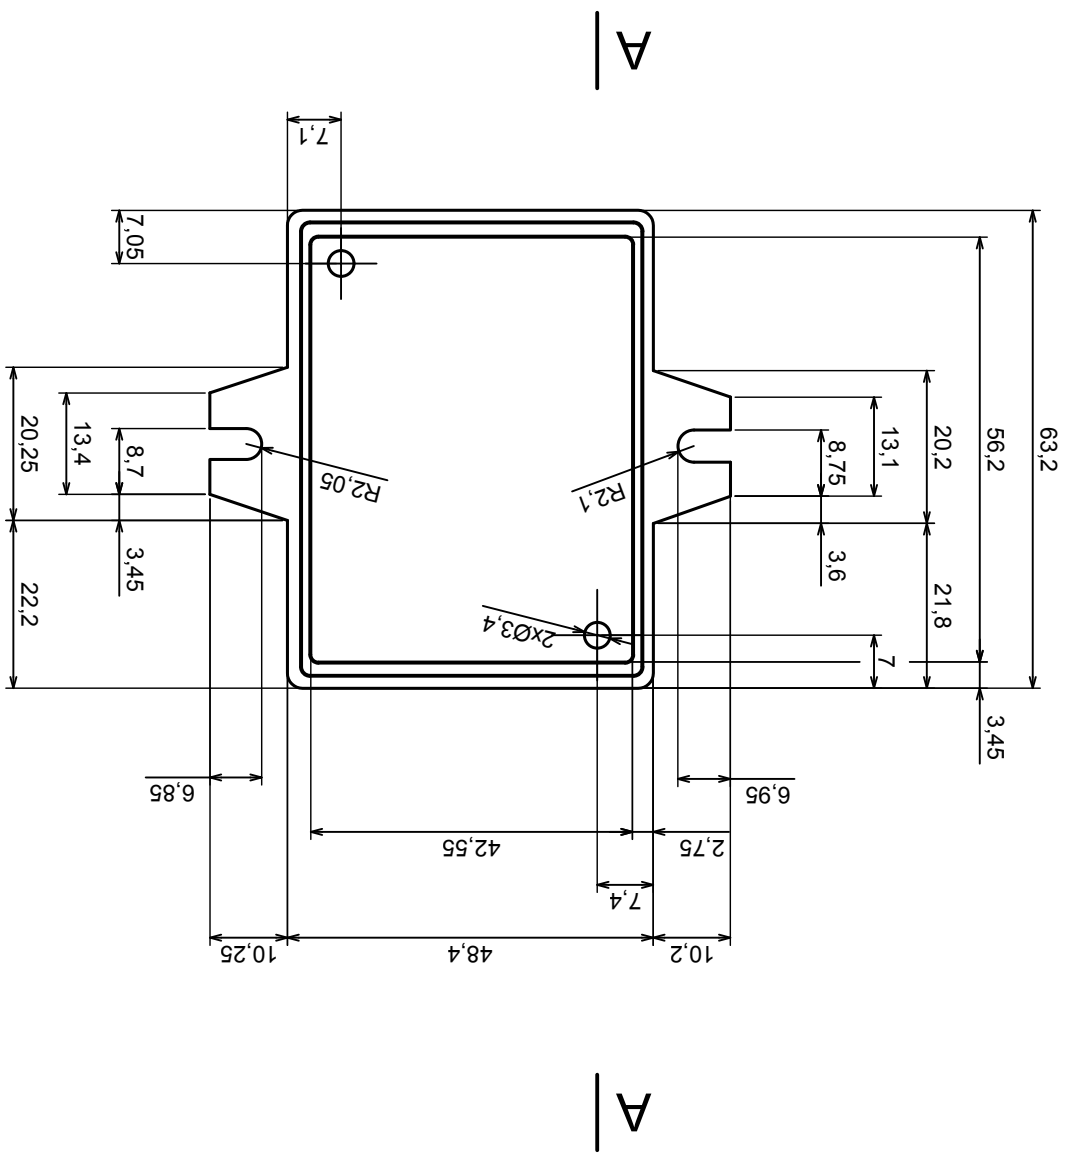

Tolerance: +/- 0.6

Material: PS, ABS

Scale 1:1

Format: A3

Product model  
Enclosure Z69U - Assembly

All rights reserved, Copyright Kradex 2017

	Scale 1:1	Tolerance: +/- 0.6
	Format: A3	Material: PS, ABS
Product model		Enclosure Z69U - Base
All rights reserved, Copyright Kradex 2017		

A-A

Scale 1:1	Tolerance: +/- 0.6	Product model Enclosure Z69U - Cover
Format: A3	Material: PS, ABS	
All rights reserved, Copyright Kradex 2017		