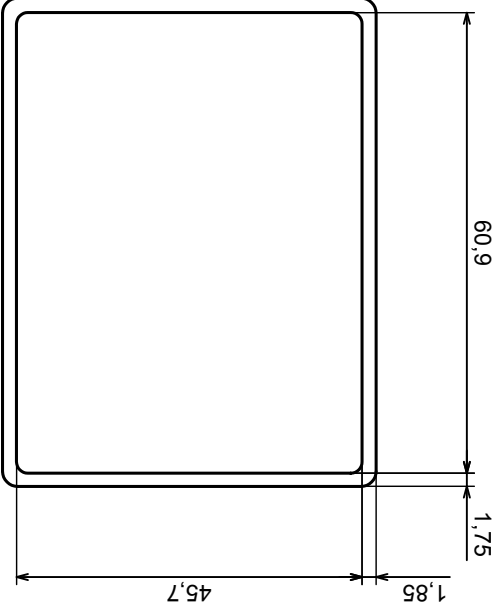

Tolerance: +/- 0.6

Material: PS, ABS

Scale 1:1

Format: A3

Product model  
Enclosure Z69U - Assembly

All rights reserved, Copyright Kradex 2017

	Scale 1:1	Tolerance: +/- 0.6
	Format: A3	Material: PS, ABS
Product model		Enclosure Z69U - Base
All rights reserved, Copyright Kradex 2017		

A-A

Scale 1:1	Tolerance: +/- 0.6	Product model Enclosure Z69U - Cover
Format: A3	Material: PS, ABS	
All rights reserved, Copyright Kradex 2017		