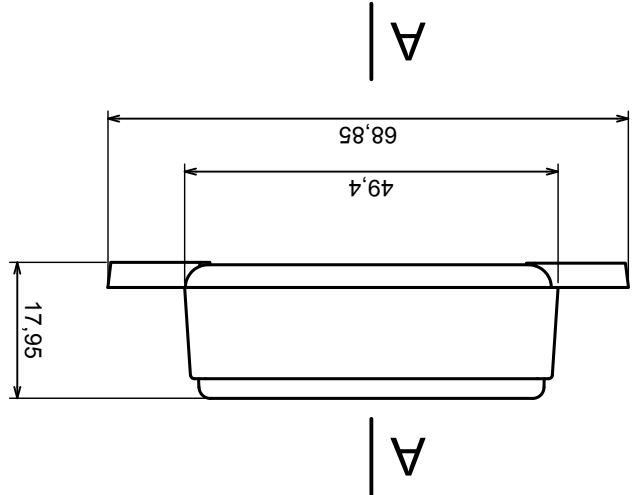

Tolerance: +/- 0.6

Material: PS, ABS

Scale 1:1

Format: A3

Product model  
Enclosure Z69U - Assembly

All rights reserved, Copyright Kradex 2017

	Scale 1:1	Tolerance: +/- 0.6
	Format: A3	Material: PS, ABS
Product model		Enclosure Z69U - Base
All rights reserved, Copyright Kradex 2017		

A-A

Scale 1:1	Tolerance: +/- 0.6	Product model Enclosure Z69U - Cover
Format: A3	Material: PS, ABS	
All rights reserved, Copyright Kradex 2017		