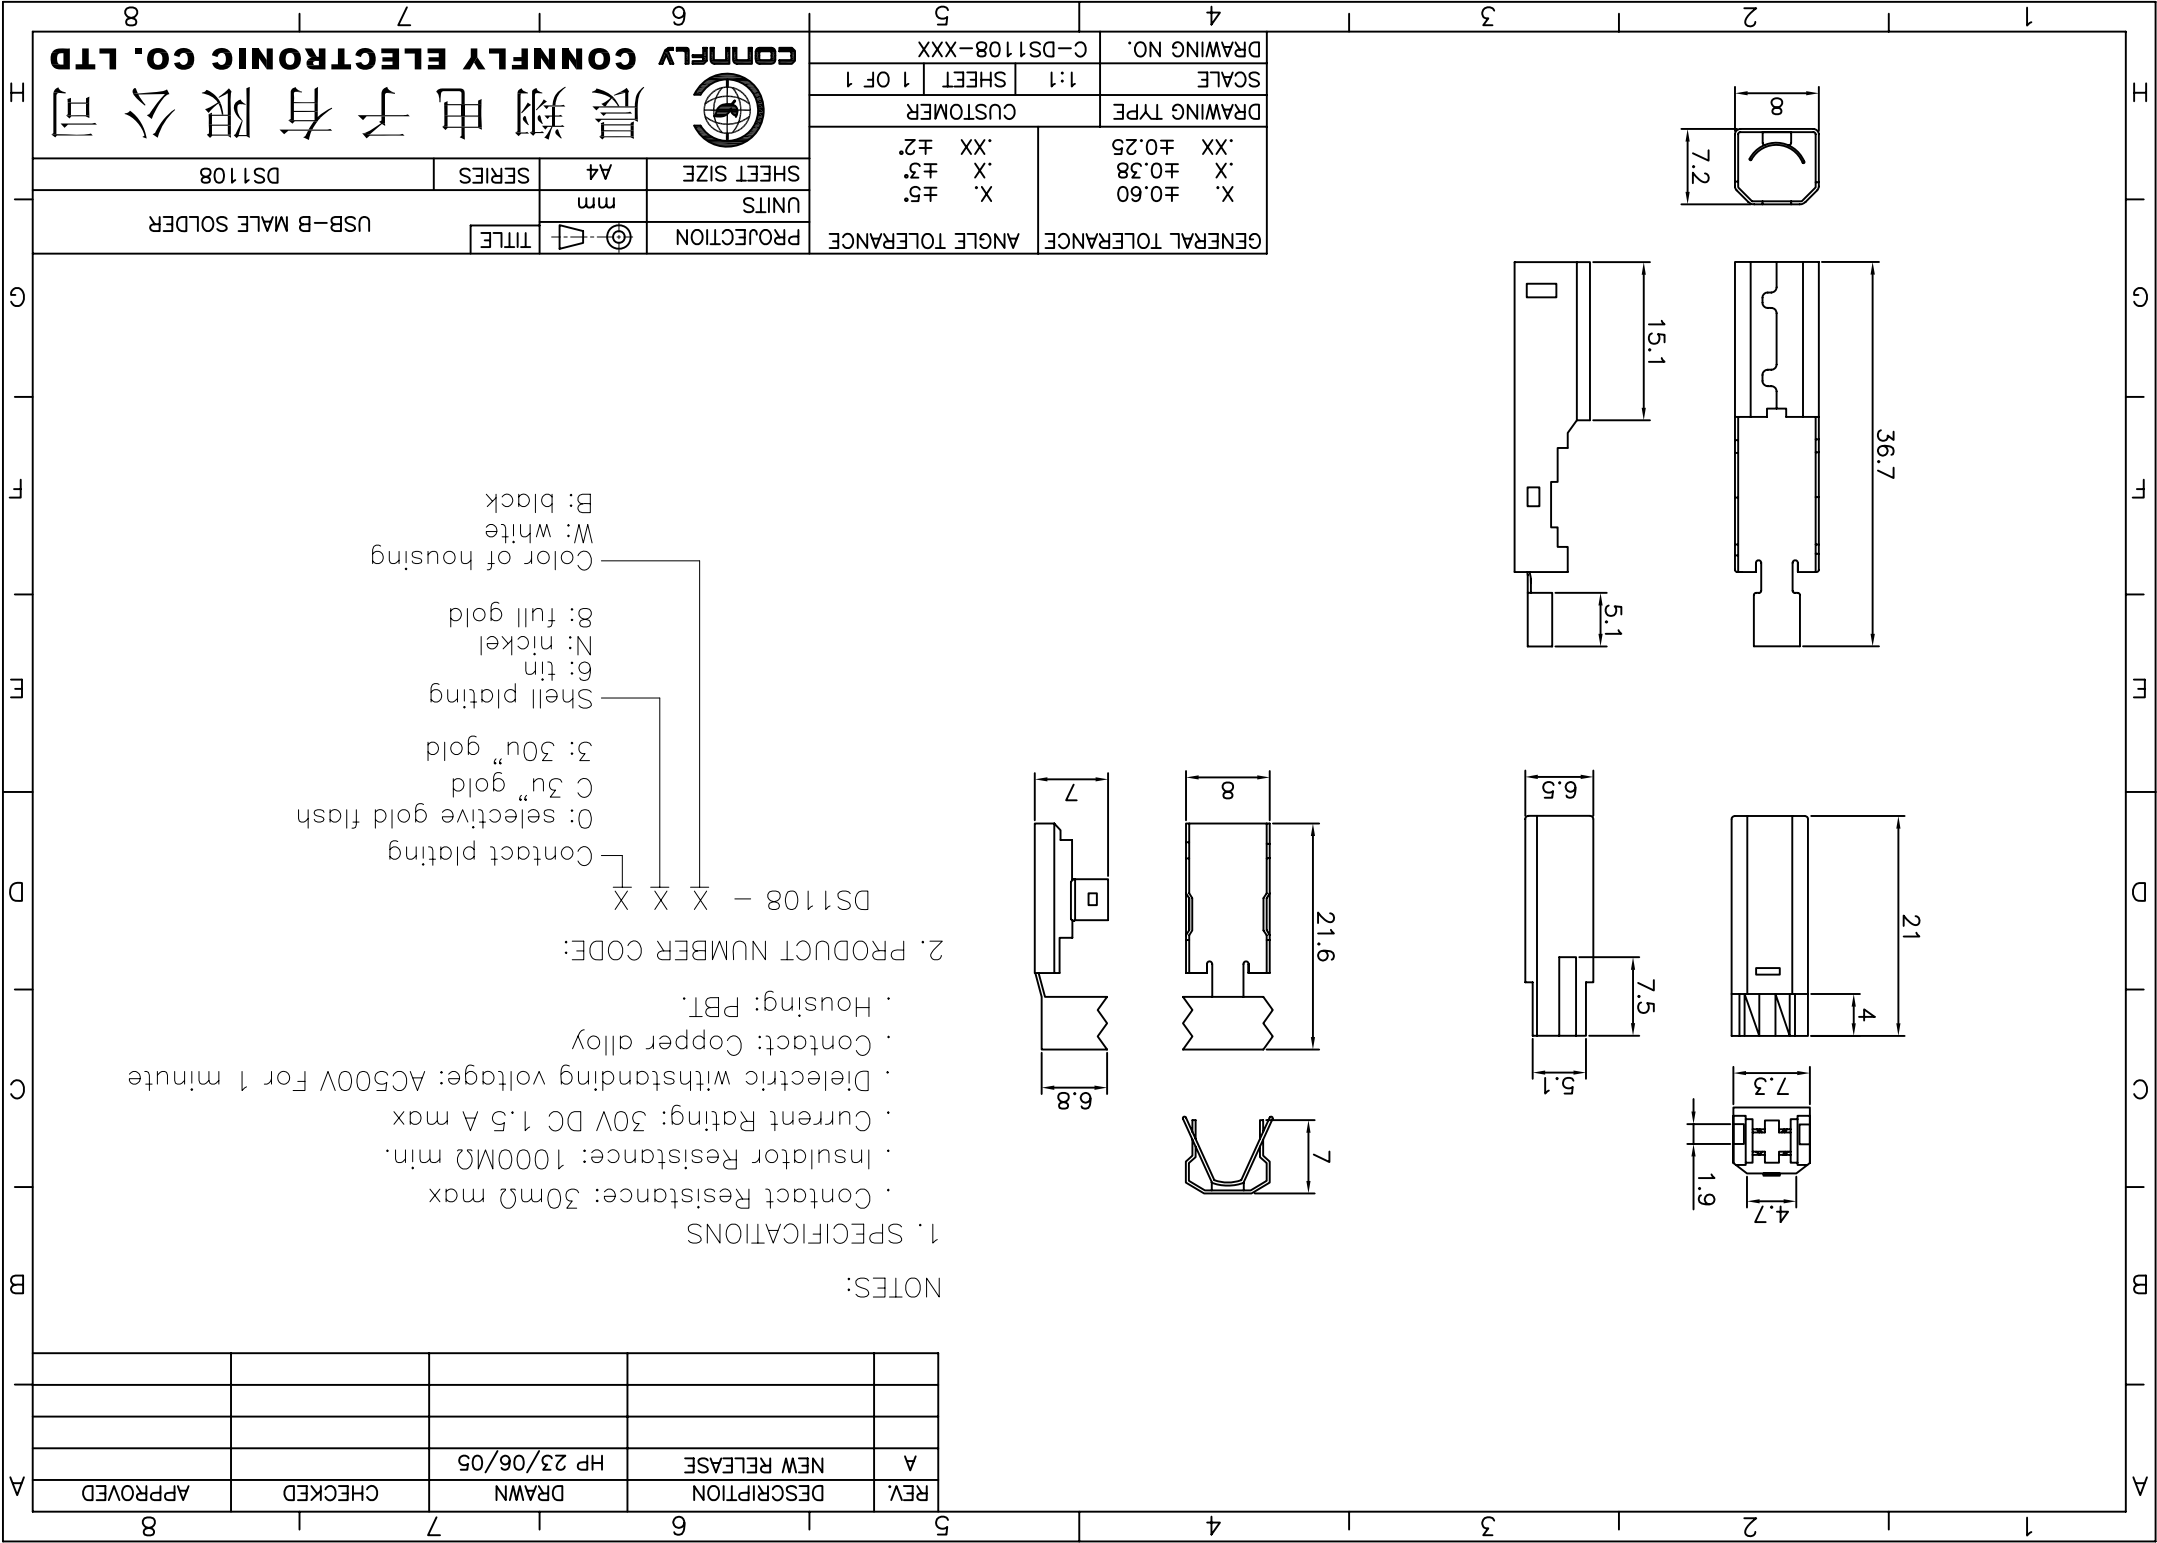

REV.	A	DESCRIPTION	NEW RELEASE	HP 23/06/05		
		DRAWN	CHECKED	APPROVED		

NOTES:

1. SPECIFICATIONS
- Contact Resistance: 30mΩ max
 - Insulator Resistance: 1000MΩ min.
 - Current Rating: 30V DC 1.5 A max
 - Dielectric withstanding voltage: AC500V For 1 minute
 - Contact: Copper alloy
 - Housing: PBT.
2. PRODUCT NUMBER CODE:
- DS1108 - X X X

- Color of housing
- W: white
- B: black
- Contact plating
- O: selective gold flash
- C 3u" gold
- 3: 30u" gold
- Shell plating
- 6: tin
- N: nickel
- 8: full gold

GENERAL TOLERANCE		X. ±0.60		X. ±0.38		.XX ±0.25	
ANGLE TOLERANCE		X. ±5°		.X. ±3°		.XX ±2°	
DRAWING TYPE		CUSTOMER					
SCALE		1:1		SHEET 1 OF 1		DRAWING NO. C-DS1108-XXX	
CONNFLY ELECTRONIC CO., LTD		晨翔电子有限公司		CONNFLY ELECTRONIC CO., LTD			

PROJECTION		TITLE	USB-B MALE SOLDER
UNITS	mm	SHEET SIZE	A4
SHEET SIZE	A4	SERIES	DS1108

X-ON Electronics

Largest Supplier of Electrical and Electronic Components

Click to view similar products for [USB Cables / IEEE 1394 Cables category](#):