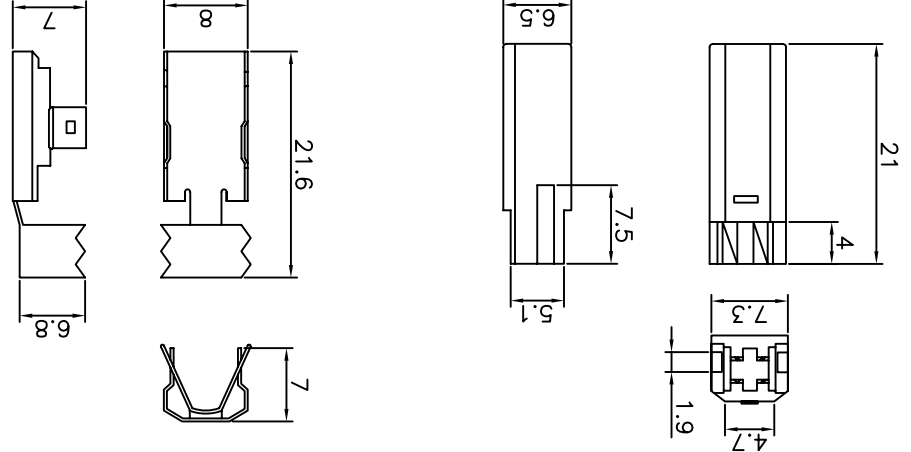

REV.	A	DESCRIPTION	NEW RELEASE	HP 23/06/05		
		DRAWN	CHECKED	APPROVED		

NOTES:

1. SPECIFICATIONS
- Contact Resistance: 30mΩ max
 - Insulator Resistance: 1000MΩ min.
 - Current Rating: 30V DC 1.5 A max
 - Dielectric withstanding voltage: AC500V For 1 minute
 - Contact: Copper alloy
 - Housing: PBT.
2. PRODUCT NUMBER CODE:
- DS1108 - X X X

- Color of housing
- W: white
- B: black
- Contact plating
- O: selective gold flash
- C 3u" gold
- 3: 30u" gold
- Shell plating
- 6: tin
- N: nickel
- 8: full gold

GENERAL TOLERANCE		X. ±0.60		X. ±0.38		.XX ±0.25	
ANGLE TOLERANCE		X. ±5°		.X. ±3°		.XX ±2°	
DRAWING TYPE		CUSTOMER					
SCALE		1:1		SHEET 1 OF 1		DRAWING NO. C-DS1108-XXX	
CONNFLY ELECTRONIC CO., LTD		晨翔电子有限公司		CONNFLY ELECTRONIC CO., LTD			

PROJECTION		TITLE	USB-B MALE SOLDER
UNITS	mm	SHEET SIZE	A4
SHEET SIZE	A4	SERIES	DS1108

X-ON Electronics

Largest Supplier of Electrical and Electronic Components

Click to view similar products for [USB Cables / IEEE 1394 Cables category](#):